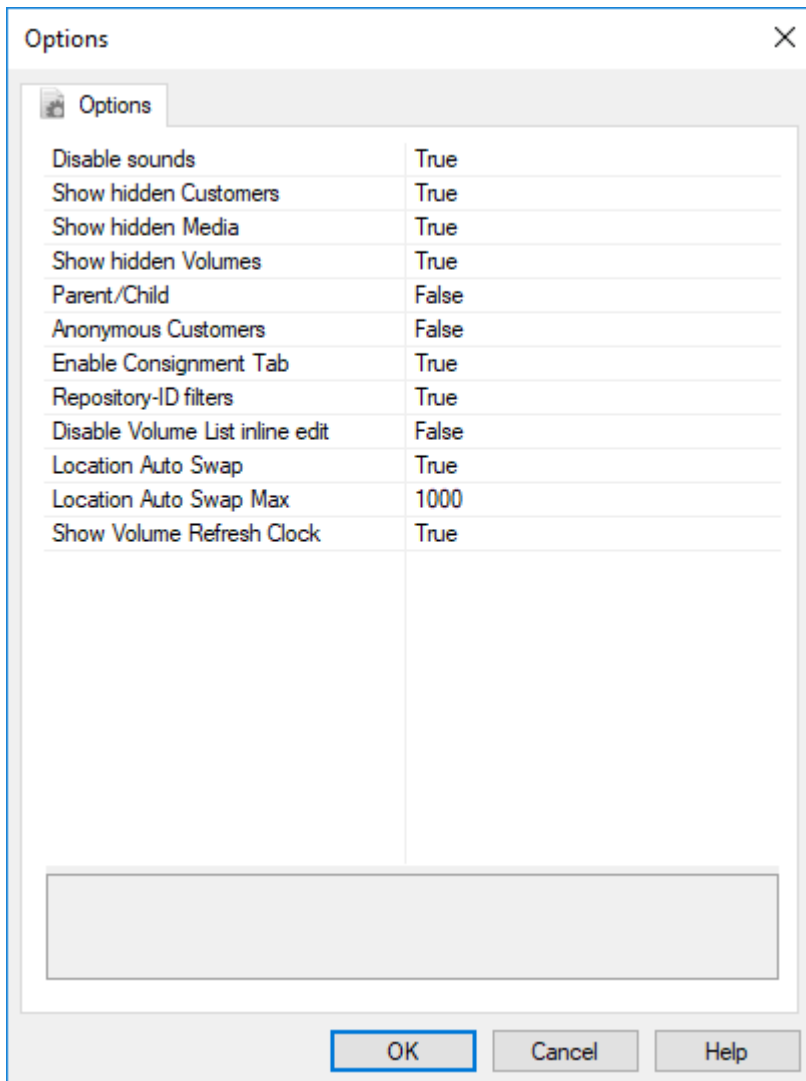

Preferences

The Preferences window, File → Preferences, sets basic customization for TapeMaster such as sounds, hidden objects, etc.

Options

- **Disable sounds:** If set to **True**, all sounds in TapeMaster will be muted.
- **Show hidden Customers:** If set to **True**, the Customer Tree will display Customers that have the **Hide Customer** option in the Customer Properties Window set to **True**.
- **Show hidden Media:** If set to **True**, the Customer Tree will display Media Types that have the **Hide Media Type** option in the Options Tab of the Media Type Properties Window set to **True**.
- **Show hidden Volumes:** If set to **True**, the Volume List will display Volumes that have the **Hide Volume** option in the Options Tab of the Volume Properties Window set to **True**.
- **Parent/Child:** If set to **False**, the Customer Tree will not display Customers with a Parent Customer set in the Customer Properties Window nested under their Parent Customer.
- **Anonymous Customers:** If set to **True**, Customer Descriptions in the Customer Tree will not display.
- **Enable Consignment Tab:** If set to **True**, the Consignments tab will appear as an Administration Tab.

- **Repository-ID filters:** If set to **True**, Volumes in the Volume List can be filtered by the Repository-ID instead of the Repository Description.
- **Disable Volume List inline edit:** If set to **True**, inline editing in Volume List will be disabled. (Requires restart)
- **Location Auto Swap:** If set to **True**, will display the Volume slot location instead of slot number if inventory quantity is under the **Location Auto Swap Max** value.
- **Location Auto Swap Max** sets the maximum number of volumes to enable the **Location Auto Swap** function.
- **Show Volume Refresh Clock:** If set to **True** a counter will display the time in seconds the last time the Volume window was refreshed. **Service** needs to be stopped and restarted for changes to take affect.