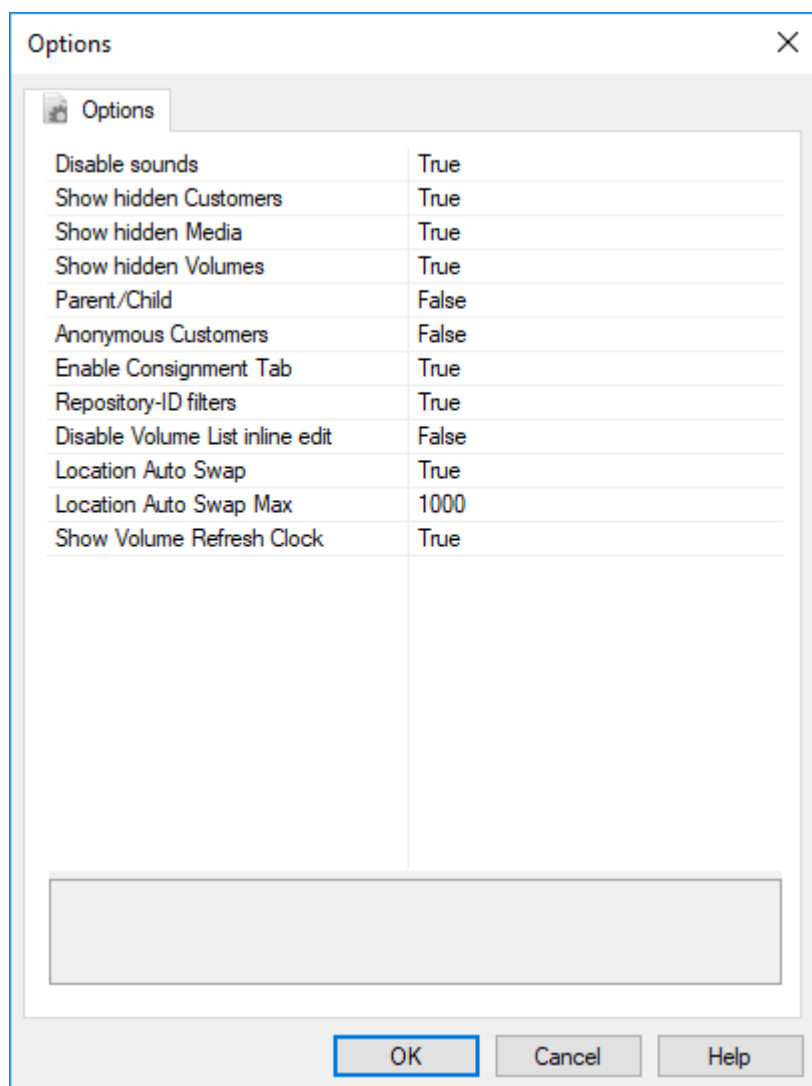

Preferences

The Preferences window, File → Preferences, sets basic customization for TapeMaster such as sounds, hidden objects, etc.

Options

- **Disable sounds:** If set to **True**, all sounds in TapeMaster will be muted.
- **Show hidden Customers:** If set to **True**, the Customer Tree will display Customers that have the **Hide Customer** option in the Customer Properties Window set to **True**.
- **Show hidden Media:** If set to **True**, the Customer Tree will display Media Types that have the **Hide Media Type** option in the Options Tab of the Media Type Properties Window set to **True**.
- **Show hidden Volumes:** If set to **True**, the Volume List will display Volumes that have the **Hide Volume** option in the Options Tab of the Volume Properties Window set to **True**.
- **Parent/Child:** If set to **False**, the Customer Tree will not display Customers with a Parent Customer set in the Customer Properties Window nested under their Parent Customer.
- **Anonymous Customers:** If set to **True**, Customer Descriptions in the Customer Tree will not display.
- **Enable Consignment Tab:** If set to **True**, the Consignments tab will appear as an Administration Tab.

- **Repository-ID filters:** If set to **True**, Volumes in the Volume List can be filtered by the Repository-ID instead of the Repository Description.
- **Disable Volume List inline edit:** If set to **True**, inline editing in Volume List will be disabled. (Requires restart)
- **Location Auto Swap:** If set to **True**, will display the Volume slot location instead of slot number if inventory quantity is under the **Location Auto Swap Max** value.
- **Location Auto Swap Max** sets the maximum number of volumes to enable the **Location Auto Swap** function.
- **Show Volume Refresh Clock:** If set to **True** a counter will display the time in seconds the last time the Volume window was refreshed. **Service** needs to be stopped and restarted for changes to take affect.