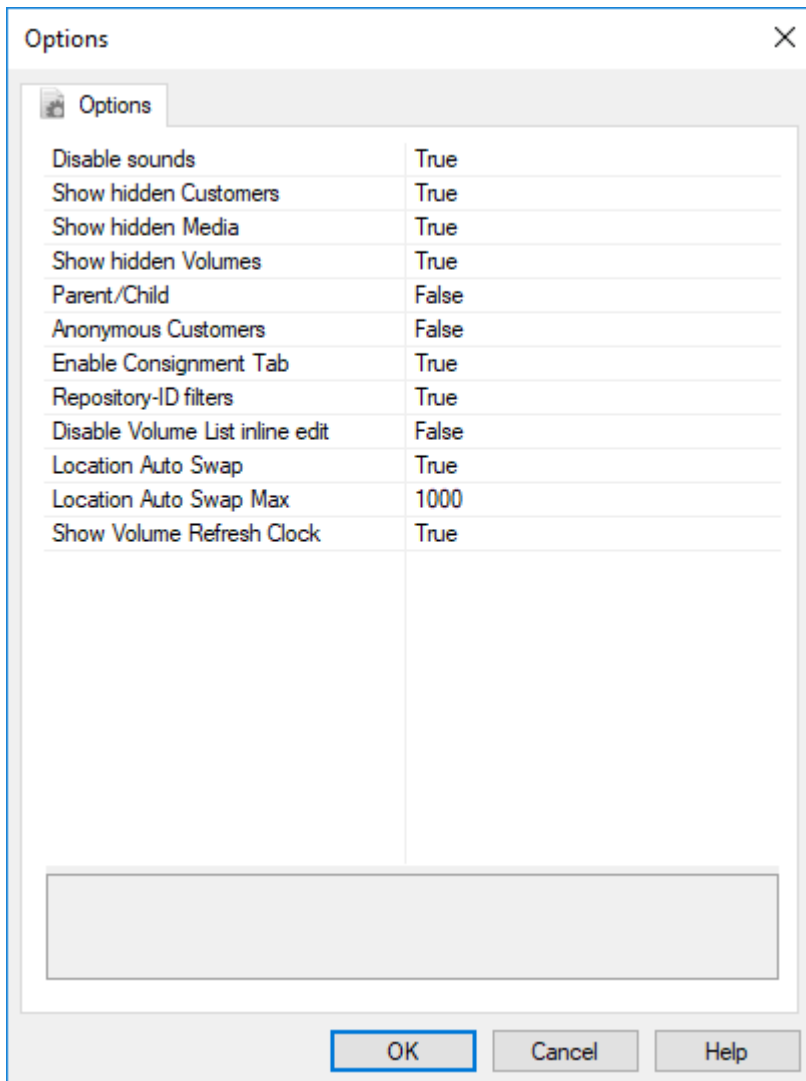

Preferences

The Preferences window, File → Preferences, sets basic customization for TapeMaster such as sounds, hidden objects, etc.

Options

- **Disable sounds:** If set to **True**, all sounds in TapeMaster will be muted.
- **Show hidden Customers:** If set to **True**, the Customer Tree will display Customers that have the **Hide Customer** option in the Customer Properties Window set to **True**.
- **Show hidden Media:** If set to **True**, the Customer Tree will display Media Types that have the **Hide Media Type** option in the Options Tab of the Media Type Properties Window set to **True**.
- **Show hidden Volumes:** If set to **True**, the Volume List will display Volumes that have the **Hide Volume** option in the Options Tab of the Volume Properties Window set to **True**.
- **Parent/Child:** If set to **False**, the Customer Tree will not display Customers with a Parent Customer set in the Customer Properties Window nested under their Parent Customer.
- **Anonymous Customers:** If set to **True**, Customer Descriptions in the Customer Tree will not display.
- **Enable Consignment Tab:** If set to **True**, the Consignments tab will appear as an Administration Tab.

- **Repository-ID filters:** If set to **True**, Volumes in the Volume List can be filtered by the Repository-ID instead of the Repository Description.
- **Disable Volume List inline edit:** If set to **True**, inline editing in Volume List will be disabled. (Requires restart)
- **Location Auto Swap:** If set to **True**, will display the Volume slot location instead of slot number if inventory quantity is under the **Location Auto Swap Max** value.
- **Location Auto Swap Max** sets the maximum number of volumes to enable the **Location Auto Swap** function.
- **Show Volume Refresh Clock:** If set to **True** a counter will display the time in seconds the last time the Volume window was refreshed. **Service** needs to be stopped and restarted for changes to reflect.