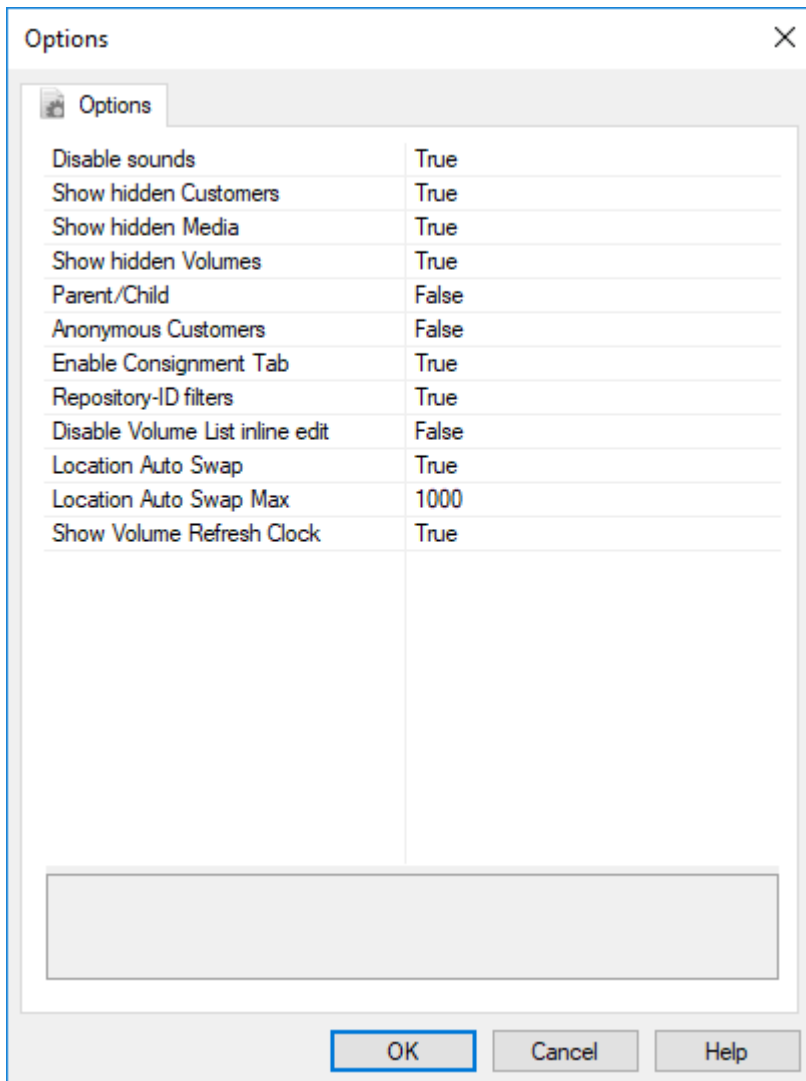

# Preferences

The Preferences window, File → Preferences, sets basic customization for TapeMaster such as sounds, hidden objects, etc.

## Options

- **Disable sounds:** If set to **True**, all sounds in TapeMaster will be muted.
- **Show hidden Customers:** If set to **True**, the Customer Tree will display Customers that have the **Hide Customer** option in the Customer Properties Window set to **True**.
- **Show hidden Media:** If set to **True**, the Customer Tree will display Media Types that have the **Hide Media Type** option in the Options Tab of the Media Type Properties Window set to **True**.
- **Show hidden Volumes:** If set to **True**, the Volume List will display Volumes that have the **Hide Volume** option in the Options Tab of the Volume Properties Window set to **True**.
- **Parent/Child:** If set to **False**, the Customer Tree will not display Customers with a Parent Customer set in the Customer Properties Window nested under their Parent Customer.
- **Anonymous Customers:** If set to **True**, Customer Descriptions in the Customer Tree will not display.
- **Enable Consignment Tab:** If set to **True**, the Consignments tab will appear as an Administration Tab.

- **Repository-ID filters:** If set to **True**, Volumes in the Volume List can be filtered by the Repository-ID instead of the Repository Description.
- **Disable Volume List inline edit:** If set to **True**, inline editing in Volume List will be disabled. (Requires restart)
- **Location Auto Swap:** If set to **True**, will display the Volume slot location instead of slot number if inventory quantity is under the **Location Auto Swap Max** value.
- **Location Auto Swap Max** sets the maximum number of volumes to enable the **Location Auto Swap** function.
- **Show Volume Refresh Clock:** If set to **True** a counter will display the time in seconds the last time the Volume window was refreshed. **Service** needs to be stopped and restarted for changes to reflect.