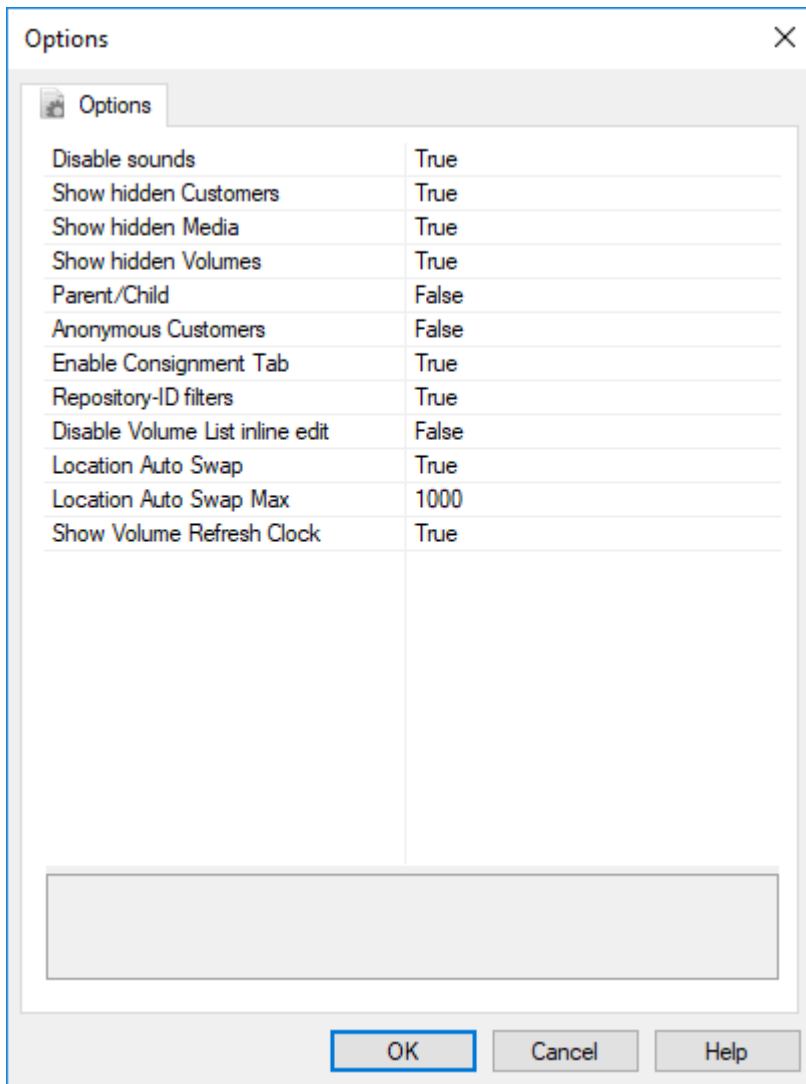

# Preferences

The Preferences window, File → Preferences, sets basic customization for TapeMaster such as sounds, hidden objects, etc.

## Options

- **Disable sounds:** If set to **True**, all sounds in TapeMaster will be muted.
- **Show hidden Customers:** If set to **True**, the Customer Tree will display Customers that have the **Hide Customer** option in the Customer Properties Window set to **True**.
- **Show hidden Media:** If set to **True**, the Customer Tree will display Media Types that have the **Hide Media Type** option in the Options Tab of the Media Type Properties Window set to **True**.
- **Show hidden Volumes:** If set to **True**, the Volume List will display Volumes that have the **Hide Volume** option in the Options Tab of the Volume Properties Window set to **True**.
- **Parent/Child:** If set to **False**, the Customer Tree will not display Customers with a Parent Customer set in the Customer Properties Window nested under their Parent Customer.
- **Anonymous Customers:** If set to **True**, Customer Descriptions in the Customer Tree will not display.
- **Enable Consignment Tab:** If set to **True**, the Consignments tab will appear as an Administration Tab.

- **Repository-ID filters:** If set to **True**, Volumes in the Volume List can be filtered by the Repository-ID instead of the Repository Description.
- **Disable Volume List inline edit:** If set to **True**, inline editing in Volume List will be disabled. (Requires restart)
- **Location Auto Swap:** If set to **True**, will display the Volume slot location instead of slot number if inventory quantity is under the **Location Auto Swap Max** value.
- **Location Auto Swap Max** sets the maximum number of volumes to enable the **Location Auto Swap** function.
- **Show Volume Refresh Clock:** If set to **True** a counter will display the time in seconds from the last time the Volume window was refreshed. Changes will take effect on restart of TapeMaster.