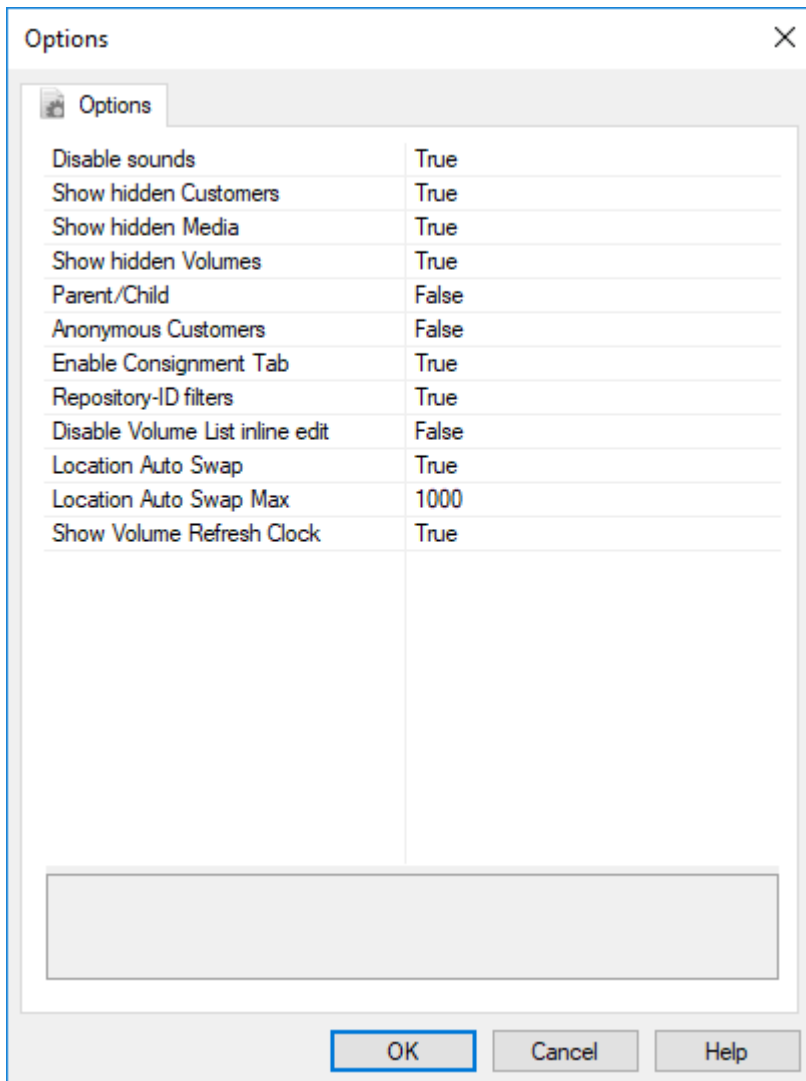

# Preferences

The Preferences window, File → Preferences, sets basic customization for TapeMaster such as sounds, hidden objects, etc.

## Options

- **Disable sounds:** If set to **True**, all sounds in TapeMaster will be muted.
- **Show hidden Customers:** If set to **True**, the Customer Tree will display Customers that have the **Hide Customer** option in the Customer Properties Window set to **True**.
- **Show hidden Media:** If set to **True**, the Customer Tree will display Media Types that have the **Hide Media Type** option in the Options Tab of the Media Type Properties Window set to **True**.
- **Show hidden Volumes:** If set to **True**, the Volume List will display Volumes that have the **Hide Volume** option in the Options Tab of the Volume Properties Window set to **True**.
- **Parent/Child:** If set to **False**, the Customer Tree will not display Customers with a Parent Customer set in the Customer Properties Window nested under their Parent Customer.
- **Anonymous Customers:** If set to **True**, Customer Descriptions in the Customer Tree will not display.
- **Enable Consignment Tab:** If set to **True**, the Consignments tab will appear as an Administration Tab.

- **Repository-ID filters:** If set to **True**, Volumes in the Volume List can be filtered by the Repository-ID instead of the Repository Description.
- **Disable Volume List inline edit:** If set to **True**, inline editing in Volume List will be disabled. (Requires restart)
- **Location Auto Swap:** If set to **True**, will display the Volume slot location instead of slot number if inventory quantity is under the **Location Auto Swap Max** value.
- **Location Auto Swap Max** sets the maximum number of volumes to enable the **Location Auto Swap** function.
- **Show Volume Refresh Clock:** If set to **True** a counter will display the time in seconds from the last time the Volume window was refreshed. Changes will take effect on restart of TapeMaster.