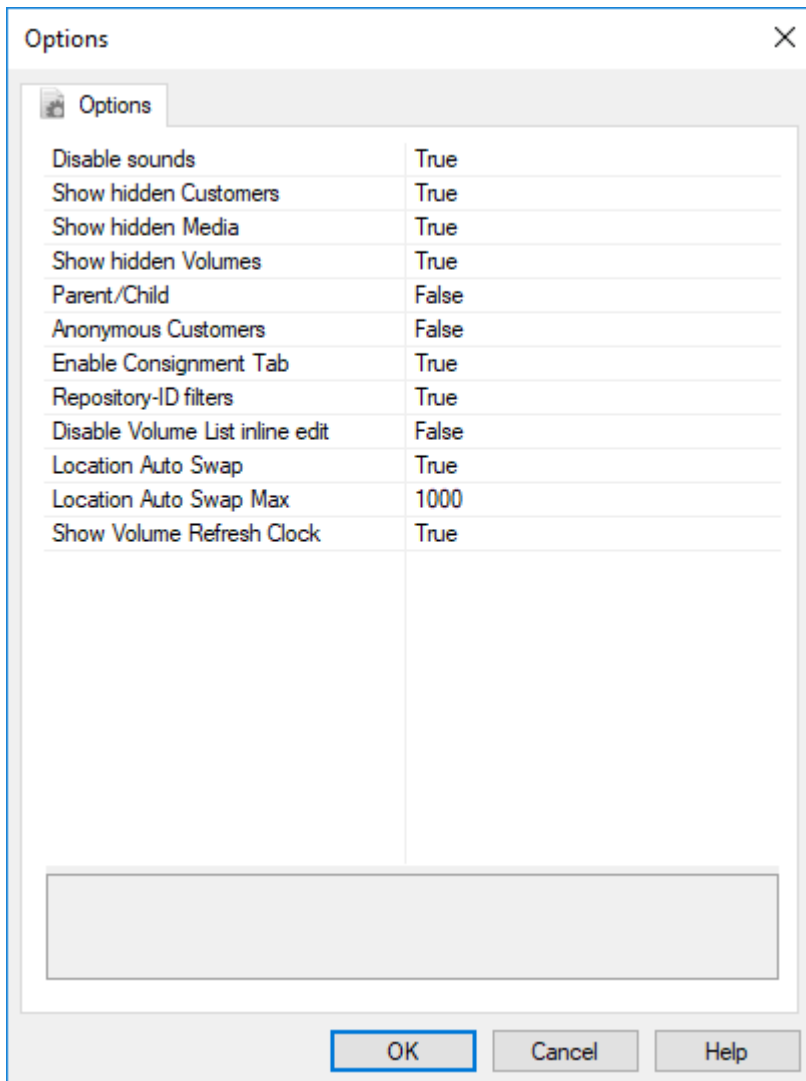

Preferences

The Preferences window, File → Preferences, sets basic customization for TapeMaster such as sounds, hidden objects, etc.

Options

- **Disable sounds:** If set to **True**, all sounds in TapeMaster will be muted.
- **Show hidden Customers:** If set to **True**, the Customer Tree will display Customers that have the **Hide Customer** option in the Customer Properties Window set to **True**.
- **Show hidden Media:** If set to **True**, the Customer Tree will display Media Types that have the **Hide Media Type** option in the Options Tab of the Media Type Properties Window set to **True**.
- **Show hidden Volumes:** If set to **True**, the Volume List will display Volumes that have the **Hide Volume** option in the Options Tab of the Volume Properties Window set to **True**.
- **Parent/Child:** If set to **False**, the Customer Tree will not display Customers with a Parent Customer set in the Customer Properties Window nested under their Parent Customer.
- **Anonymous Customers:** If set to **True**, Customer Descriptions in the Customer Tree will not display.
- **Enable Consignment Tab:** If set to **True**, the Consignments tab will appear as an Administration Tab.

- **Repository-ID filters:** If set to **True**, Volumes in the Volume List can be filtered by the Repository-ID instead of the Repository Description.
- **Disable Volume List inline edit:** If set to **True**, inline editing in Volume List will be disabled. (Requires restart)
- **Location Auto Swap:** If set to **True**, will display the Volume slot location instead of slot number if inventory quantity is under the **Location Auto Swap Max** value.
- **Location Auto Swap Max** sets the maximum number of volumes to enable the **Location Auto Swap** function.
- **Show Volume Refresh Clock:** If set to **True** a counter will display the time in seconds from the last time the Volume window was refreshed. Changes will take effect on restart of TapeMaster.