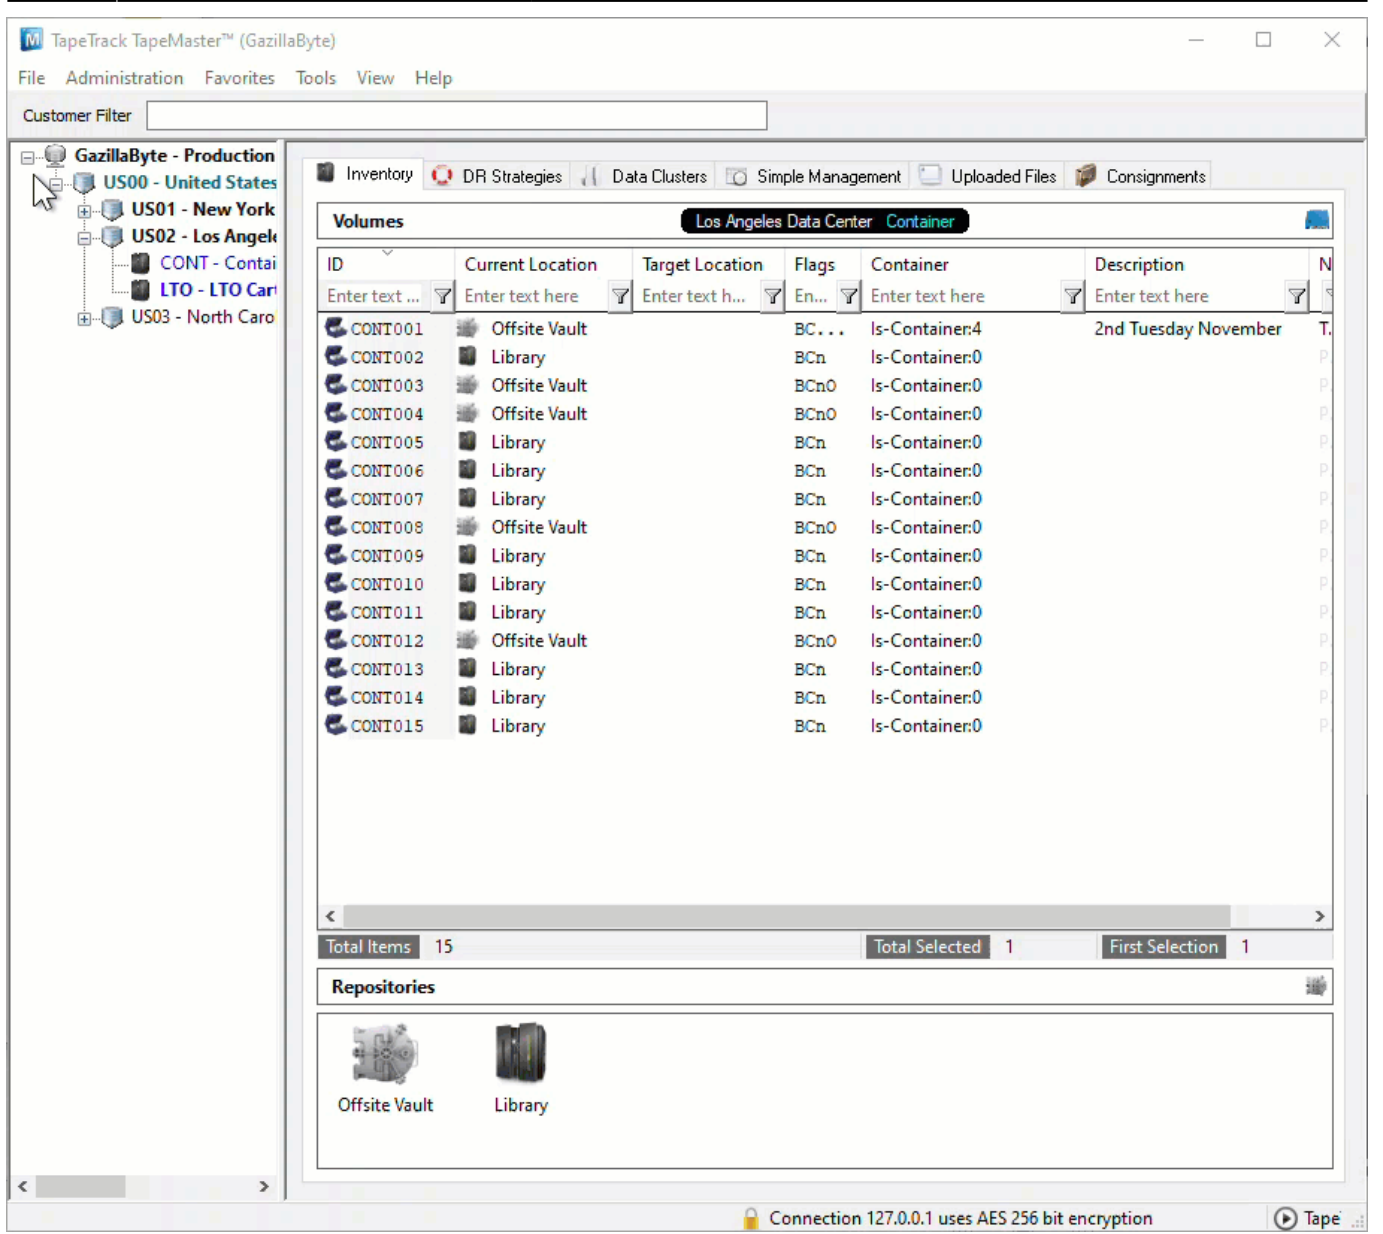

Select the Container Contents tab.