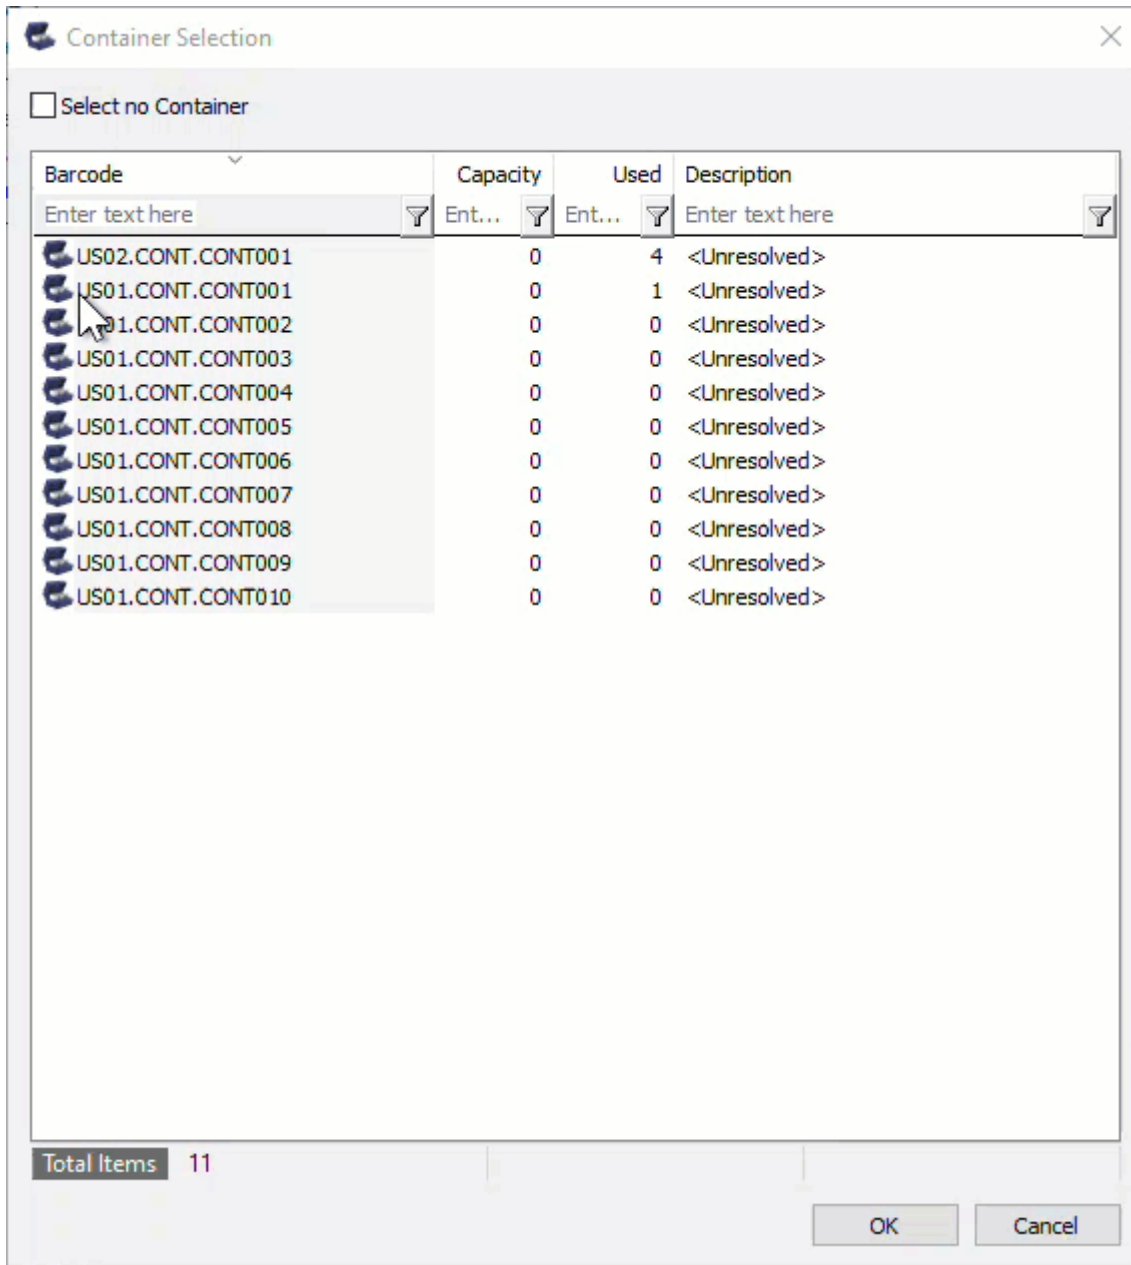

Click OK to remove the Volumes from the assigned containers and exit back to the inventory window.

TapeMaster will now display the Volumes with no assigned containers.