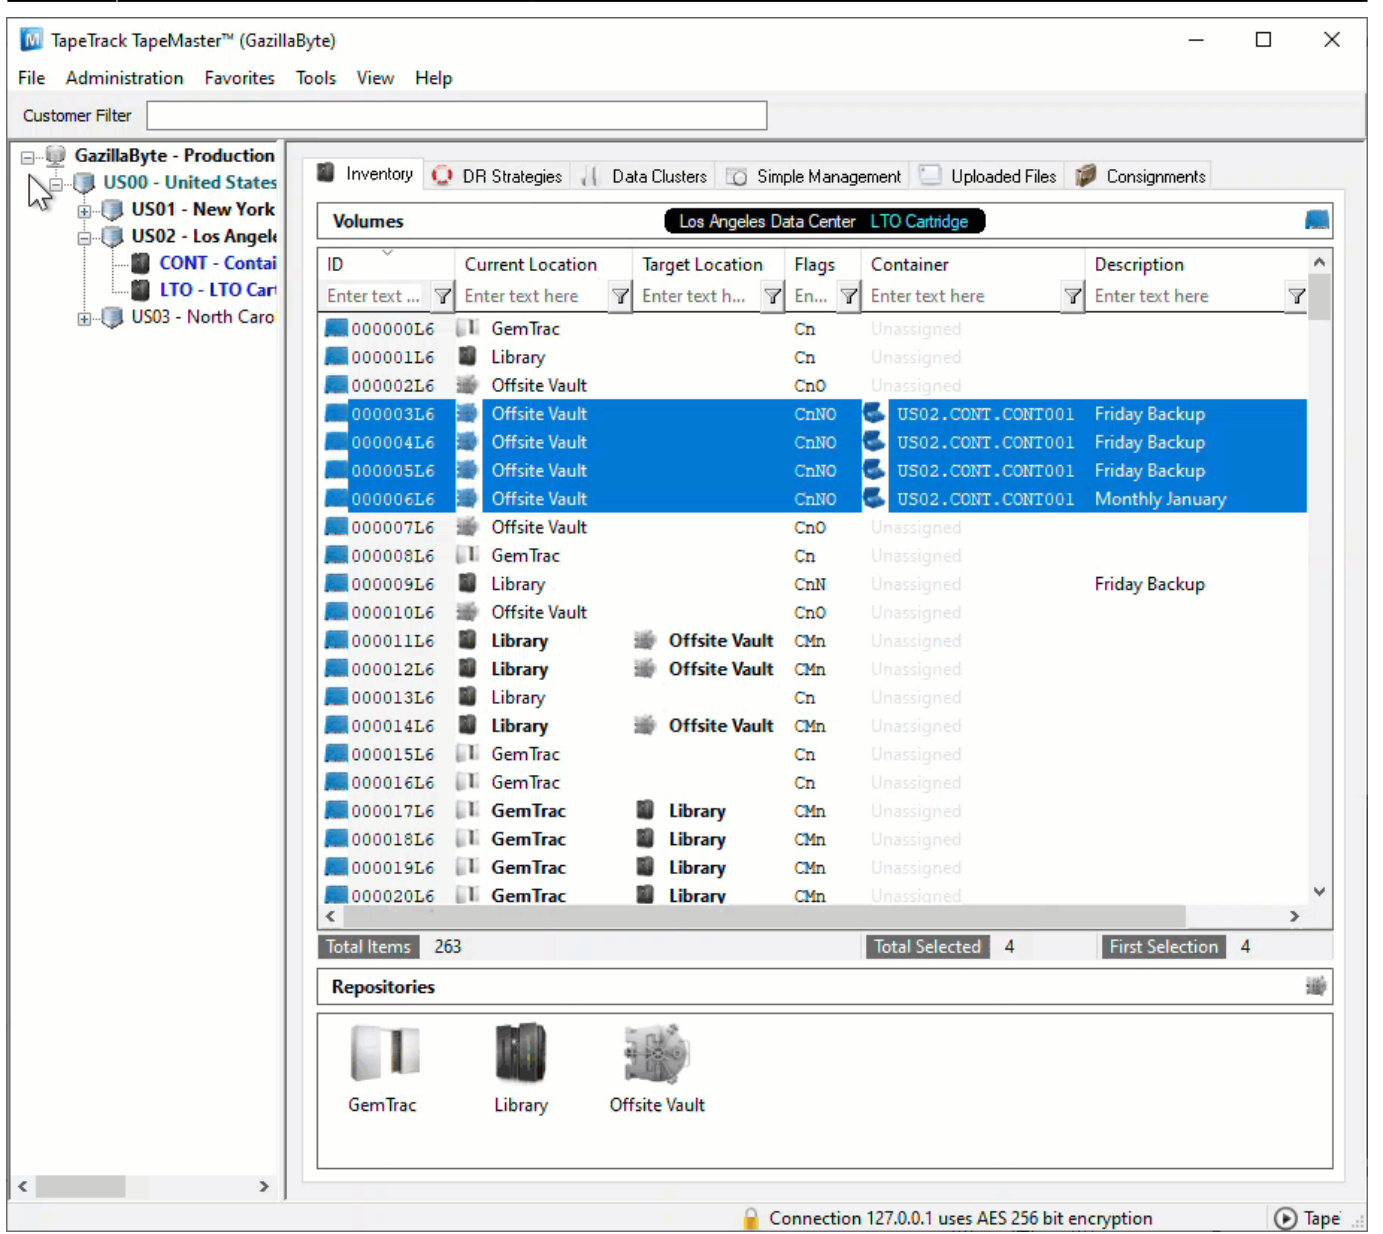

From the **Container Selection** window check the **Select No Container** checkbox at the top left. This will remove the displayed containers.