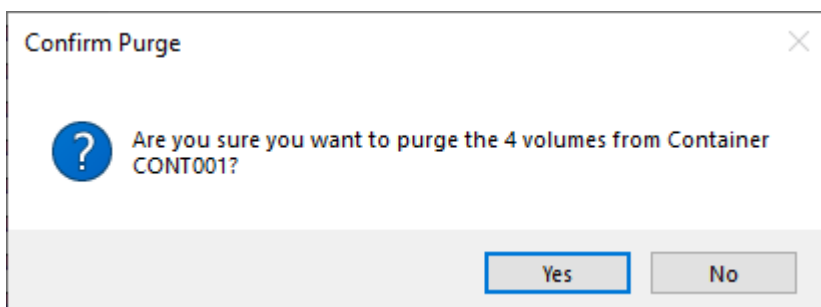

Remove Volumes Via The Container Properties Contents Tab

Right click and select Properties, or double click, the required container.