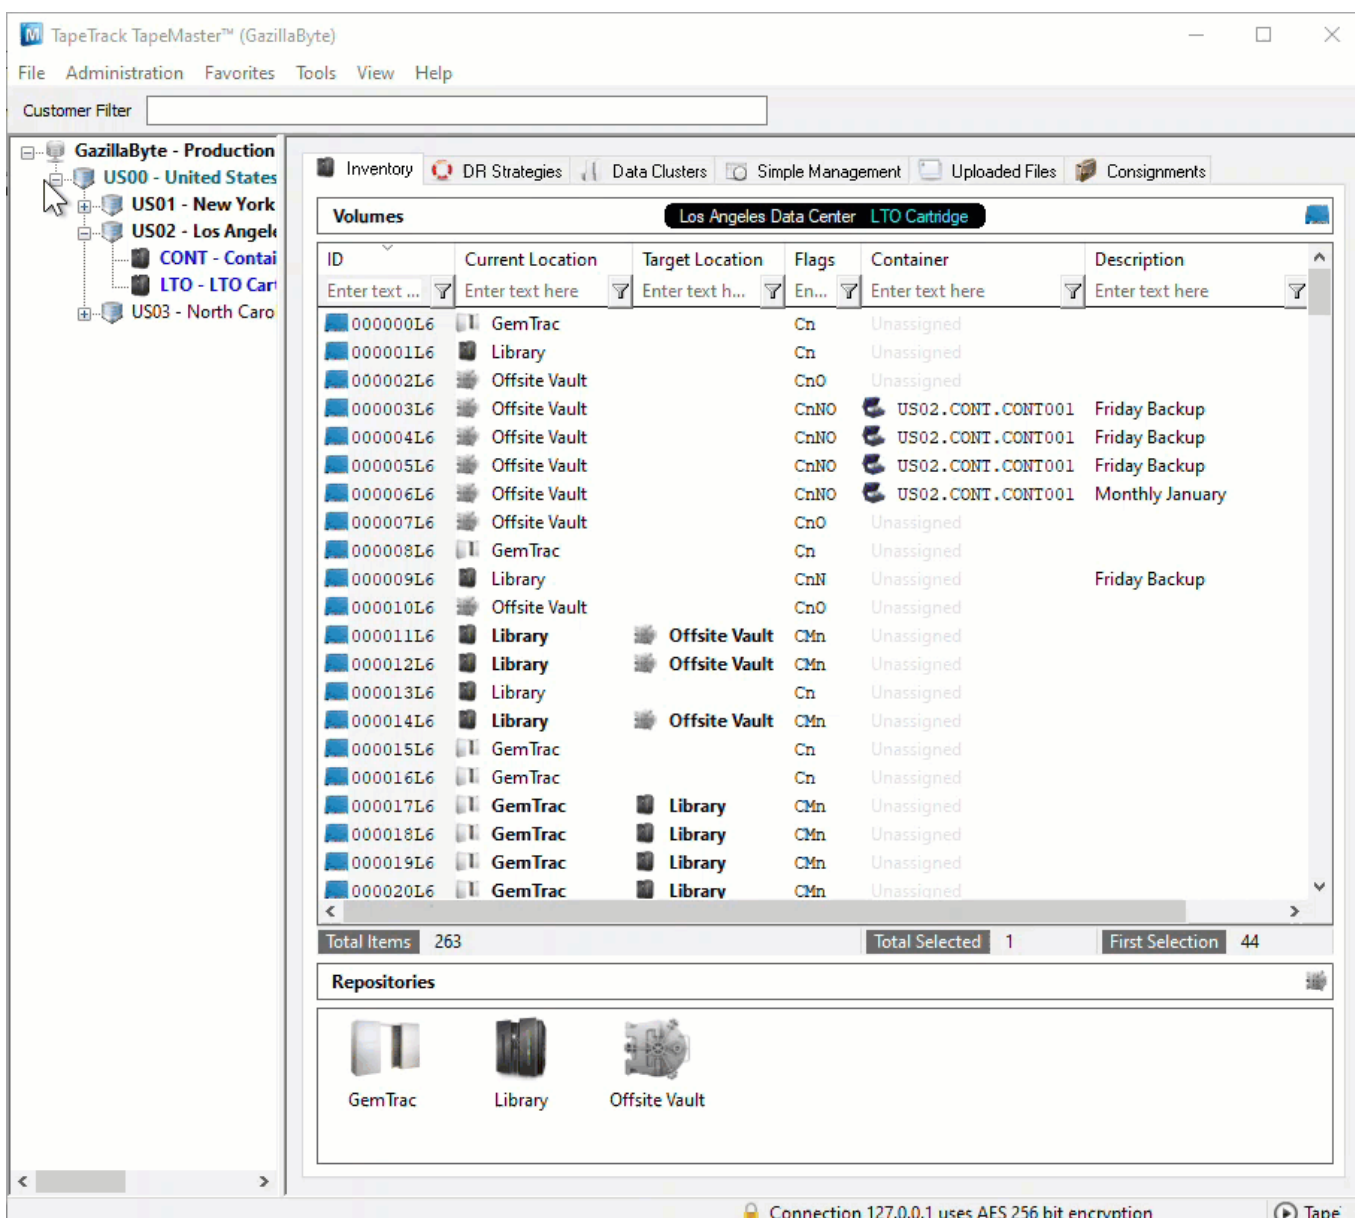

Right click on the highlighted Volumes and select Special Operations > Modify > Assign to new/no container

From the **Container Selection** window check the **Select No Container** checkbox at the top left. This will remove the displayed containers.