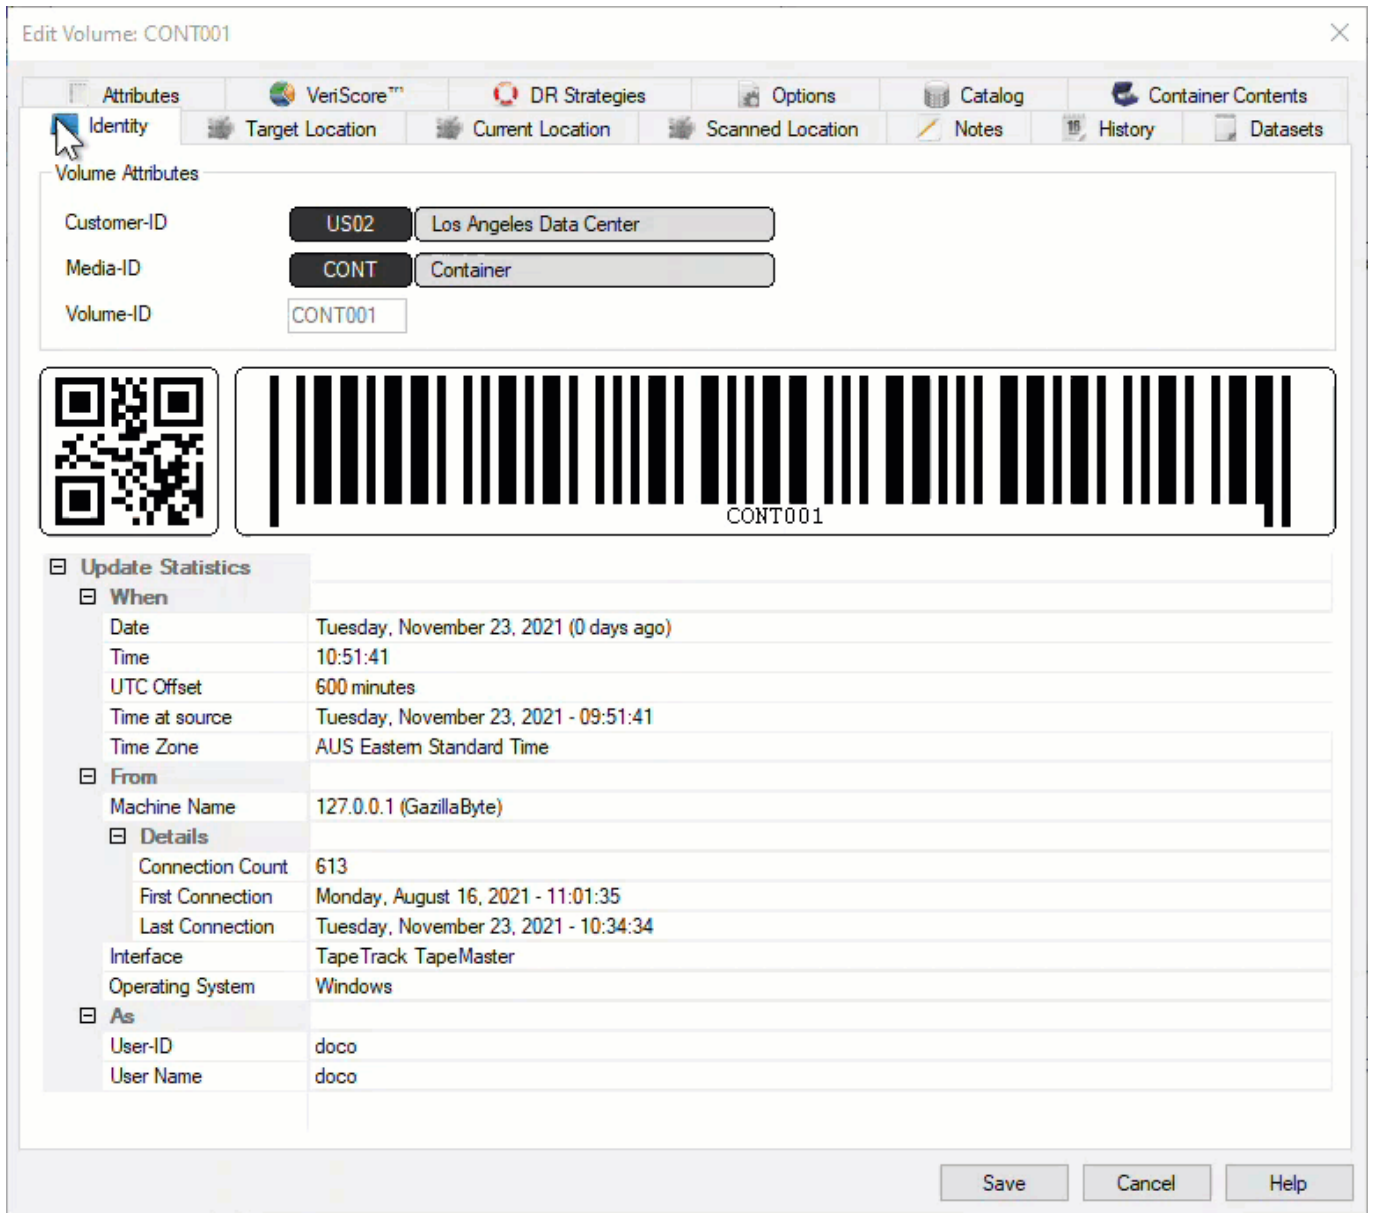

Then click Yes to **Confirm purge** popup.

Remove Volumes Via The Container Properties Contents Tab

Right click and select Properties, or double click, the required container.

Select the Container Contents tab.