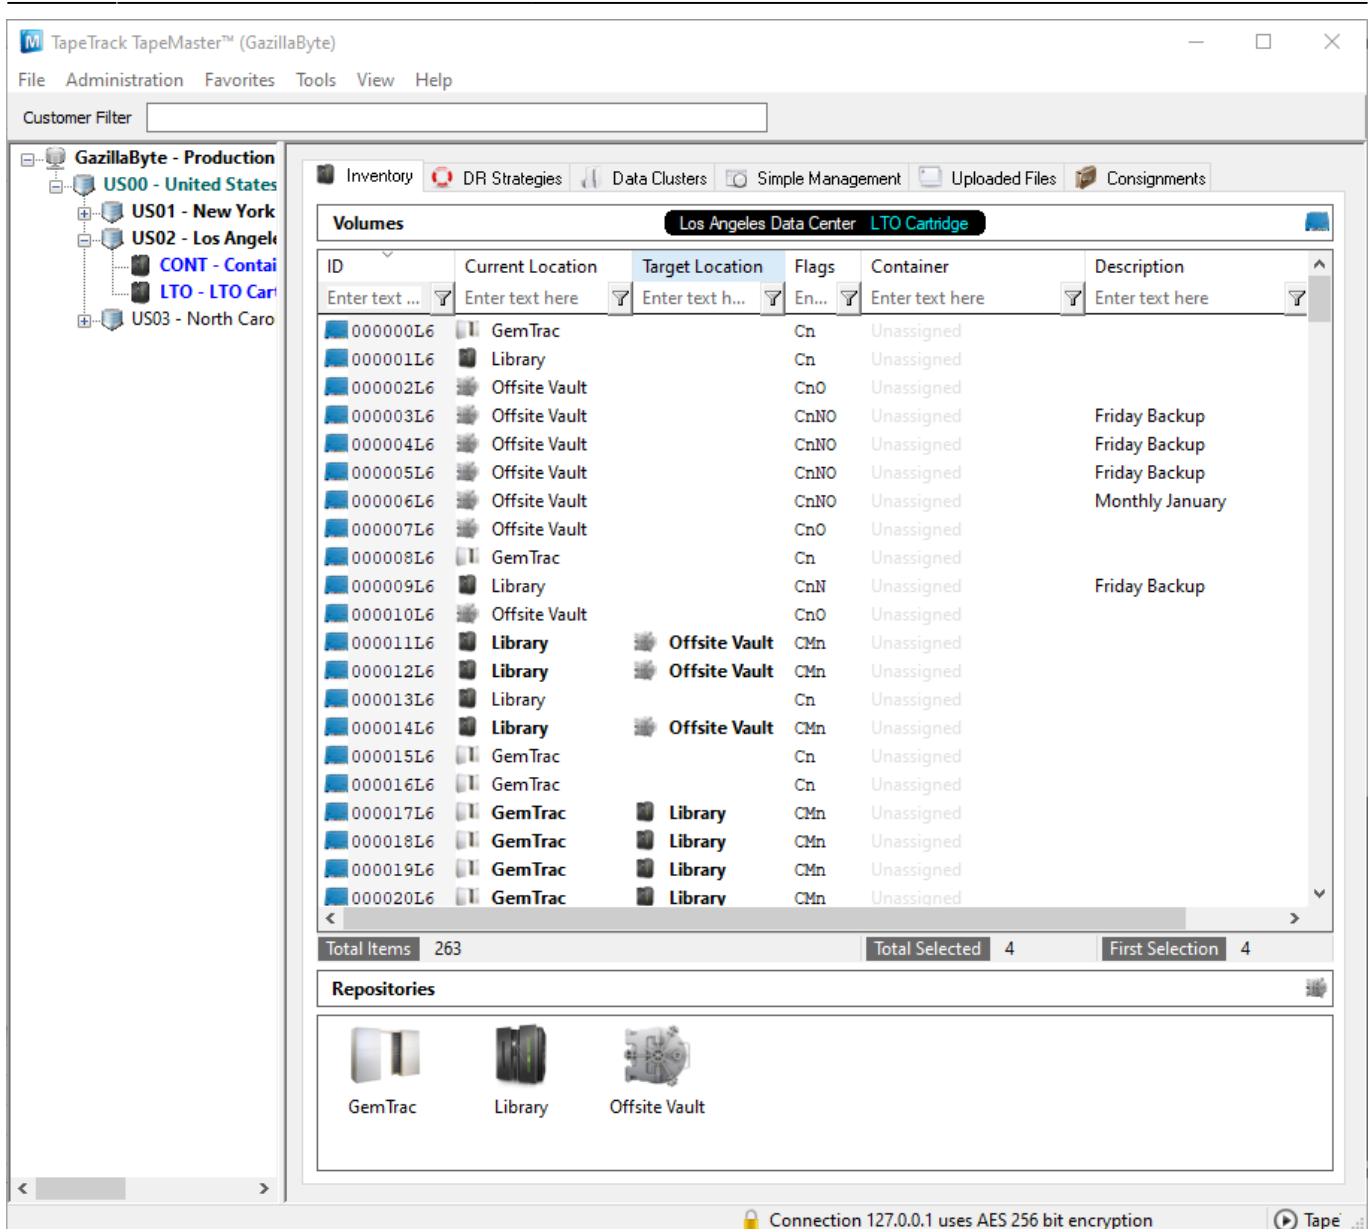

Remove Volumes Via The Container Media Inventory Window

Purge Container Contents

Right click on the Container you want to remove the Volumes from and select Special operations > Container > Purge.

Multiple Containers can be purged together by selecting them, using Shift+Click or Ctrl+Click, before right clicking and selecting Special operations > Container > Purge.