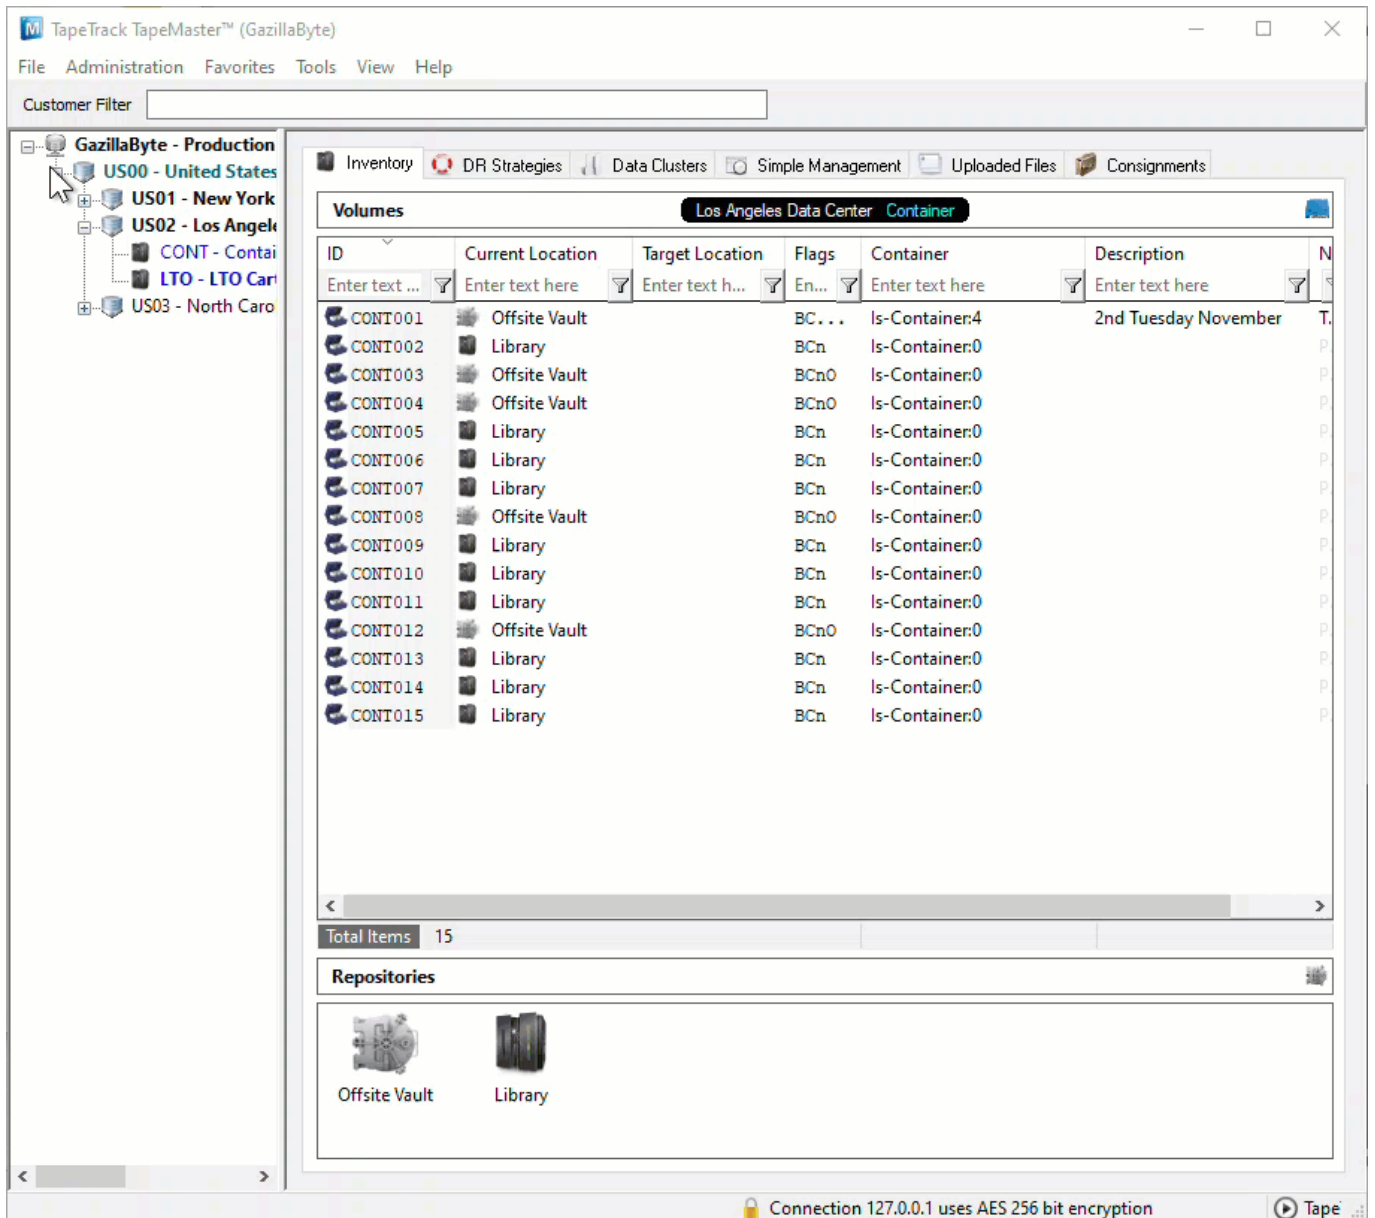

Then click Yes to **Confirm purge** popup.