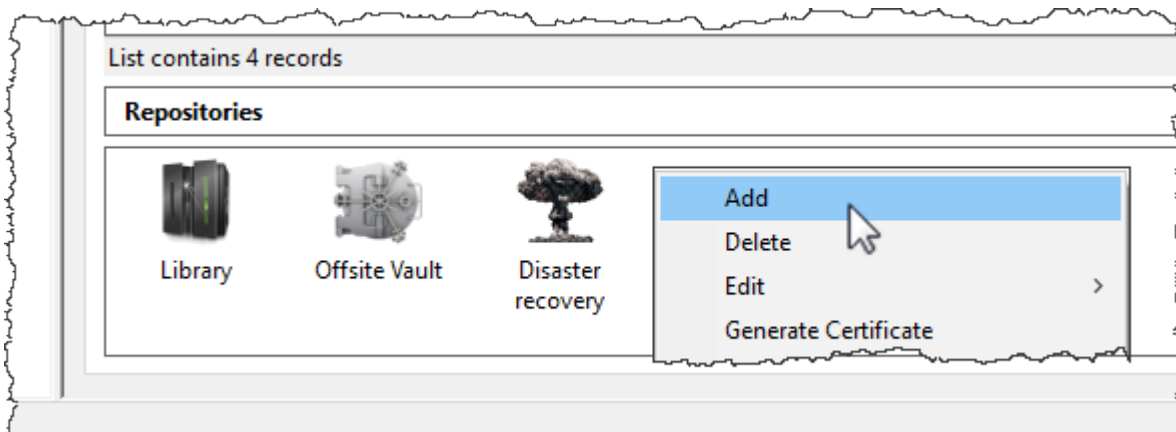

Adding and Maintaining Repositories

[Repositories](#) are locations where [Volumes](#) can be located. This page contains information about Adding and Deleting [Repositories](#).

Adding Repositories

To add a [Repository](#), right-click on the [Media Type](#) that the [Repository](#) will be listed under and select Add Repository.

Or right-click in the Repository window and select Add.

This will launch Edit New Repository window.

Basic Repository Options

Identity

Insert the [Repository-ID](#) (up to 4 permanent alphanumeric characters) and [Repository Description](#) (up to 20 alphanumeric characters)