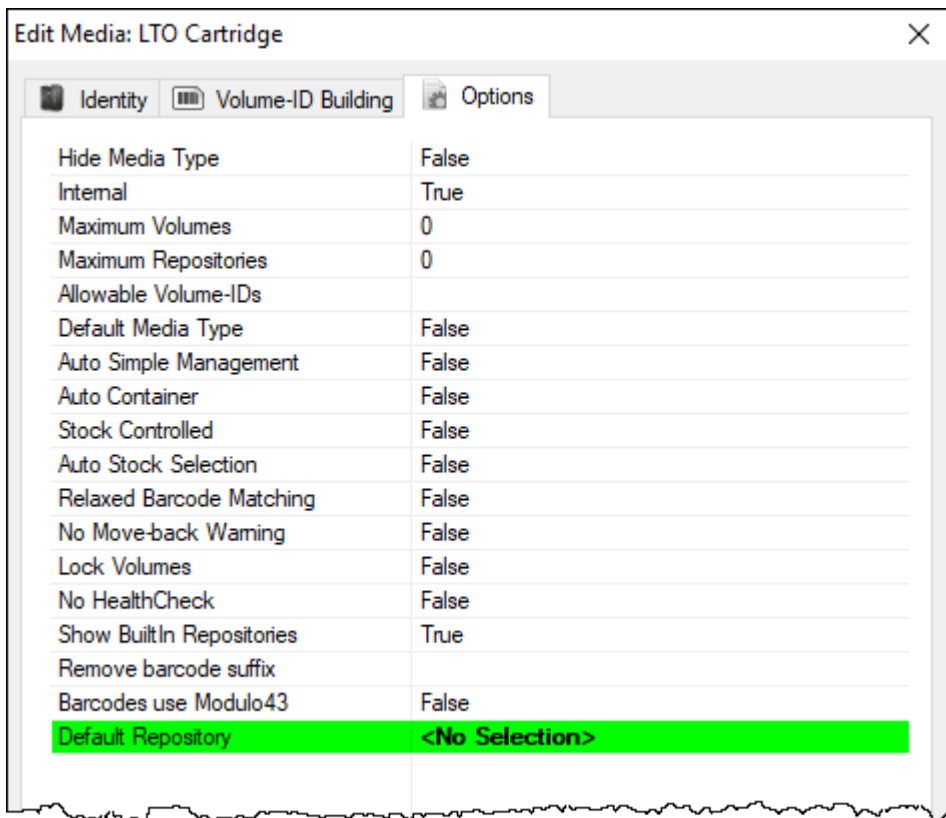

The [Repository](#) may now be deleted by right-clicking and selecting Delete and OK to warning dialog.

From: <https://rtfm.tapetrack.com/> - **TapeTrack Documentation**

Permanent link: <https://rtfm.tapetrack.com/master/repository?rev=1576194995>

Last update: **2025/01/21 22:07**