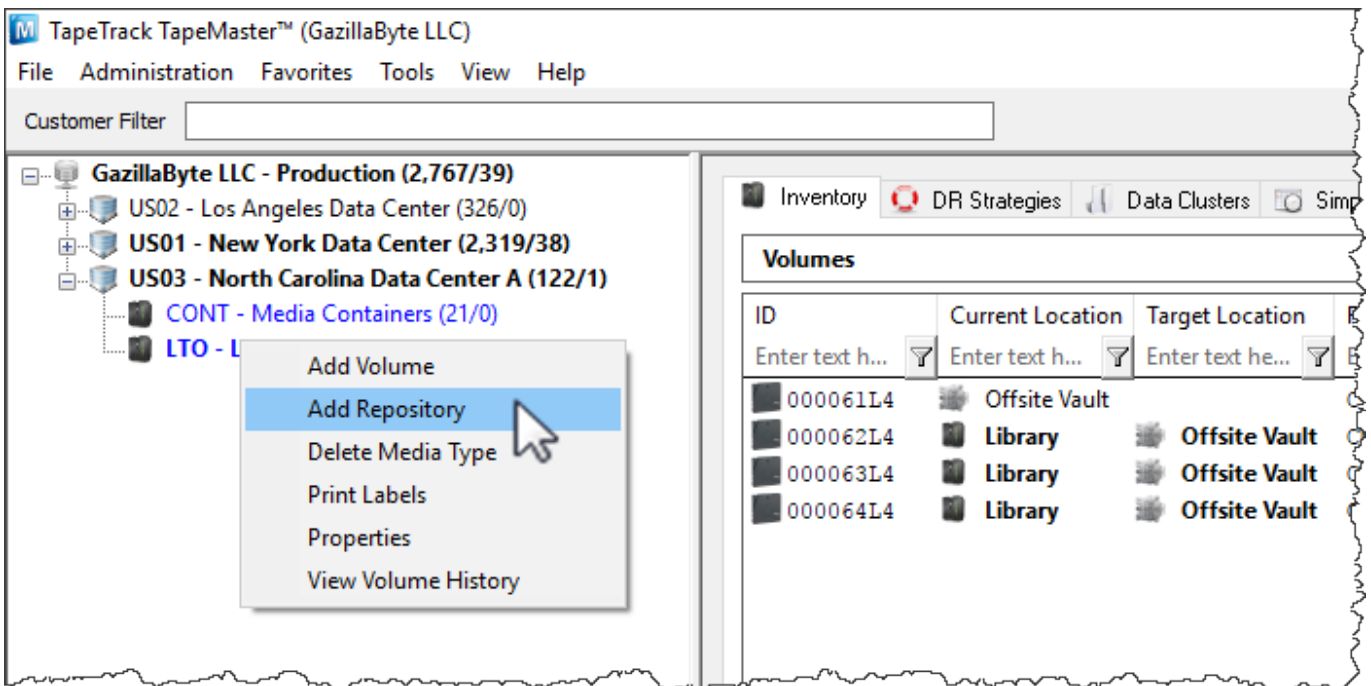

Adding and Maintaining Repositories

[Repositories](#) are locations where [Volumes](#) can be located. This page contains information about Adding and Deleting [Repositories](#).

Adding Repositories

To add a [Repository](#), right-click on the [Media Type](#) that the [Repository](#) will be listed under and select Add Repository.

Or right-click in the Repository window and select Add.

This will launch Edit New Repository window.

Basic Repository Options

Identity

Insert the [Repository-ID](#) (up to 4 permanent alphanumeric characters) and [Repository Description](#) (up to 20 alphanumeric characters)