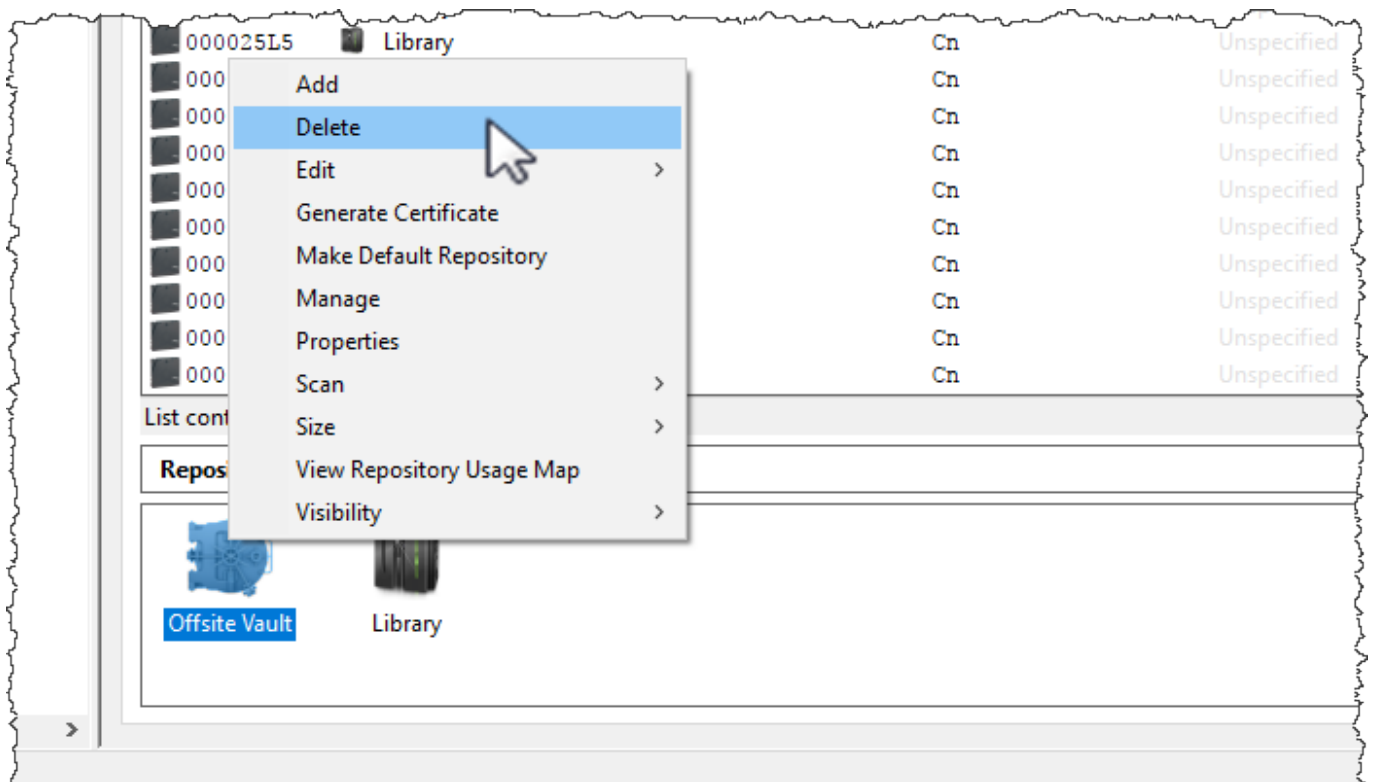

Certification

Deleting a Repository

To delete a [Repository](#), right-click on the [Repository](#) that needs to be deleted and select Delete.

There must not be any [Volumes](#) in this [Repository](#) in order to delete it.

Any [Volumes](#) in a move to the [Repository](#) will be placed in a move to the Initial [Repository](#).

Any [Repository](#) set as the default (where volumes are added to when a Target [Repository](#) is not specified) cannot be deleted. To remove the default setting, right-click the [Media Type](#) in the [Customer Tree](#) and select Properties.