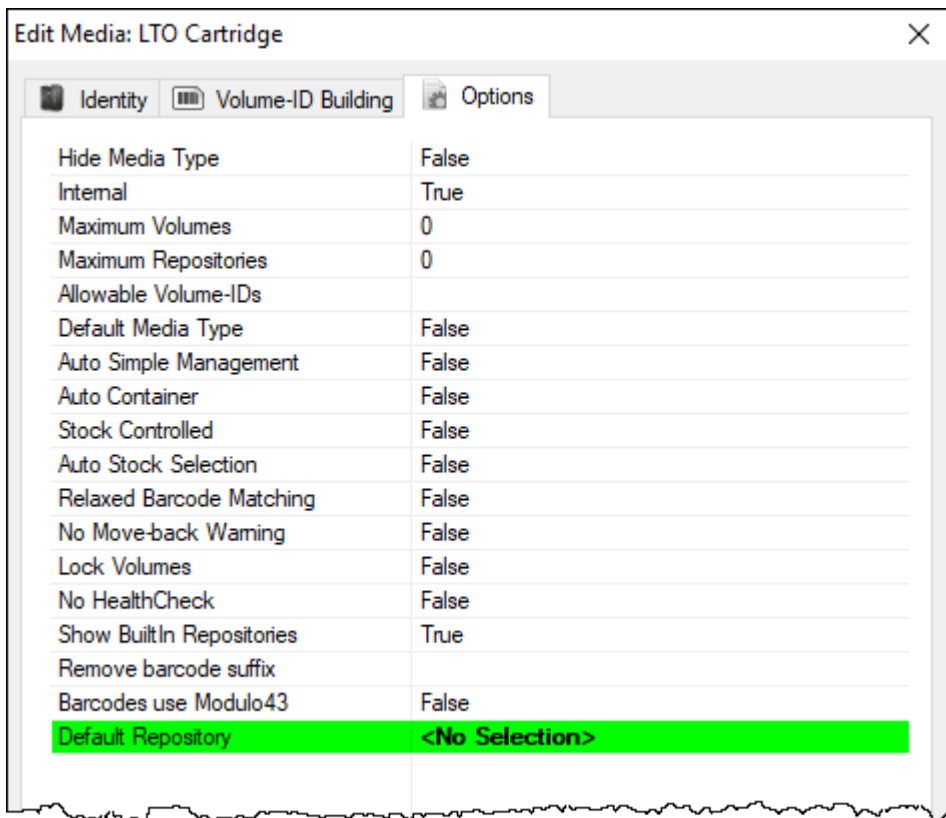

There must not be any [Volumes](#) in this [Repository](#) in order to delete it.

Any [Volumes](#) in a move to the [Repository](#) will be placed in a move to the Initial [Repository](#).

Any [Repository](#) set as the default (where volumes are added to when a Target [Repository](#) is not specified) cannot be deleted. To remove the default setting, right-click the [Media Type](#) in the [Customer Tree](#) and select Properties.

Change the setting **Default Repository** to <No Selection> and click Save.

The [Repository](#) may now be deleted by right-clicking and selecting Delete and OK to warning dialog.

From: <https://rtfm.tapetrack.com/> - **TapeTrack Documentation**