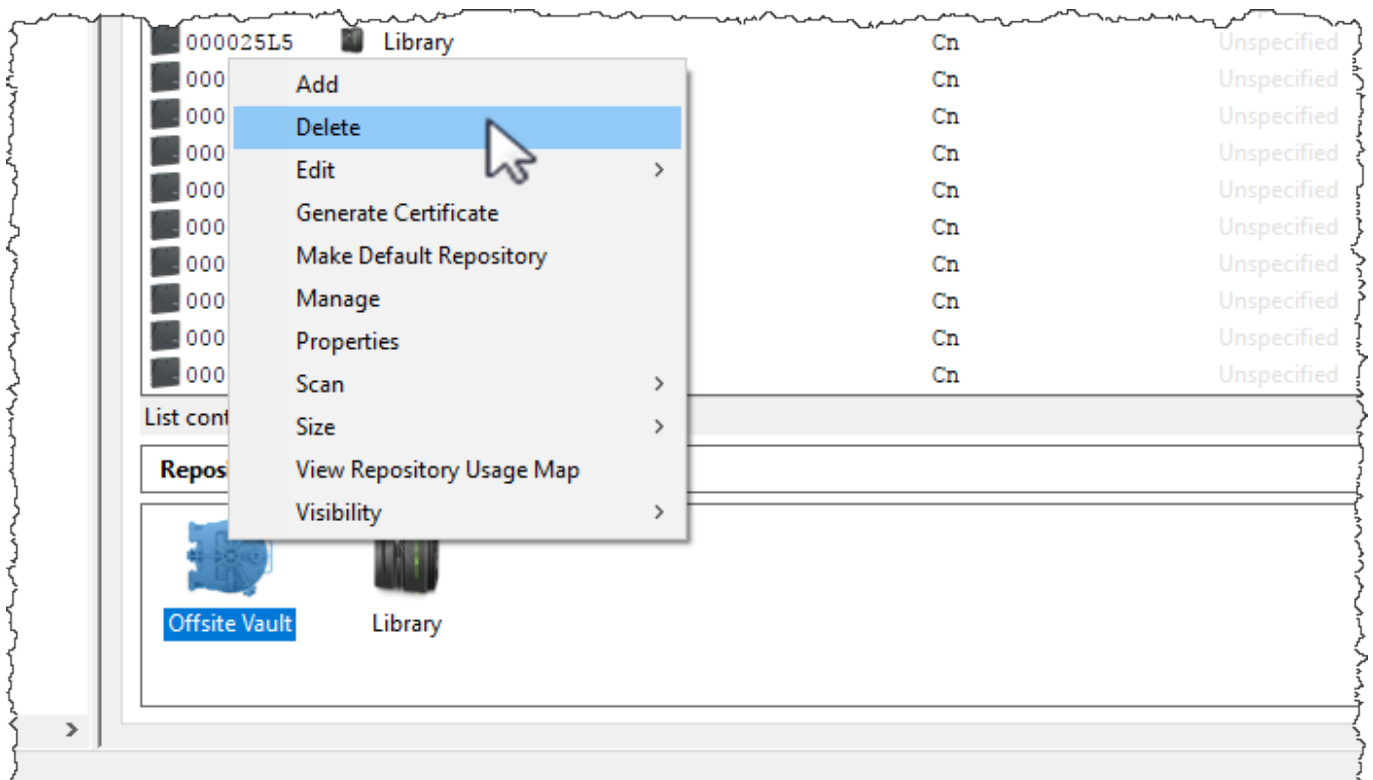

Certification

Deleting a Repository

To delete a [Repository](#), right-click on the [Repository](#) that needs to be deleted and select DeLeTe.

There must not be any [Volumes](#) in this [Repository](#) in order to delete it.

Any [Volumes](#) in a move to the [Repository](#) will be placed in a move to the Initial [Repository](#).

Any [Repository](#) set as the default (where volumes are added to when a Target [Repository](#) is not specified) cannot be deleted. To remove the default setting, right-click the [Media Type](#) in the [Customer Tree](#) and select Properties.