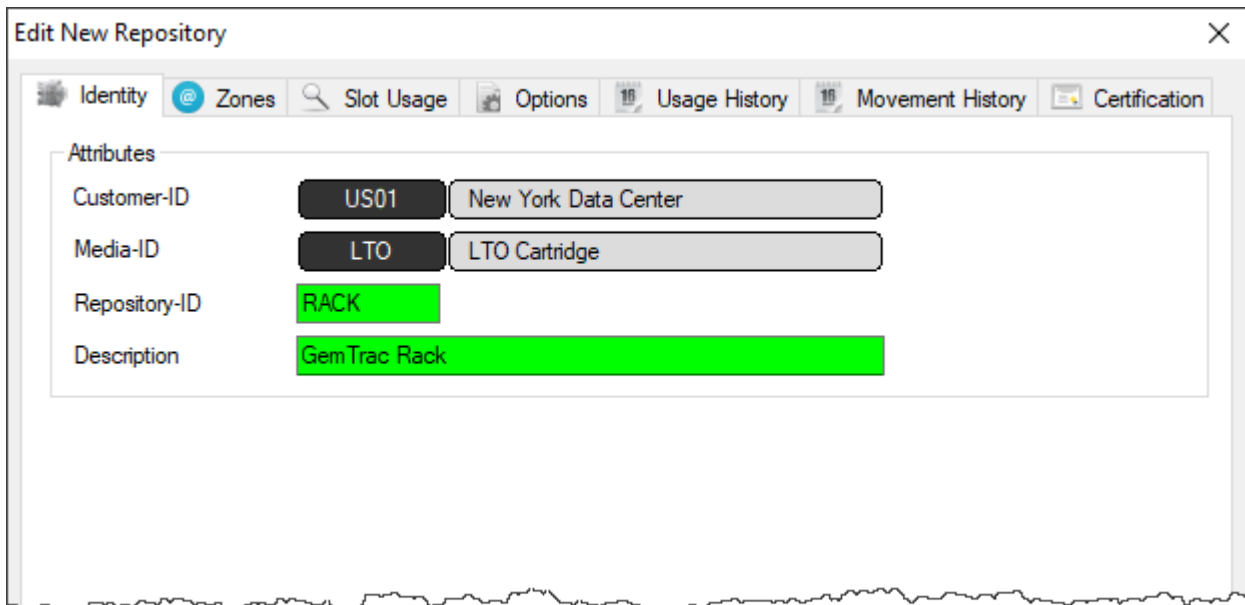

Adding and Maintaining Repositories

[Repositories](#) are locations where [Volumes](#) can be located. This page contains information about Adding and Deleting [Repositories](#).

Adding Repositories

To add a [Repository](#), right-click on the [Media Type](#) that the [Repository](#) will be listed under and select Add Repository.

Or right-click in the Repository window and select Add.

This will launch Edit New Repository window.

Basic Repository Options

Identity

Insert the [Repository-ID](#) (up to 4 permanent alphanumeric characters) and [Repository Description](#) (up to 20 alphanumeric characters)