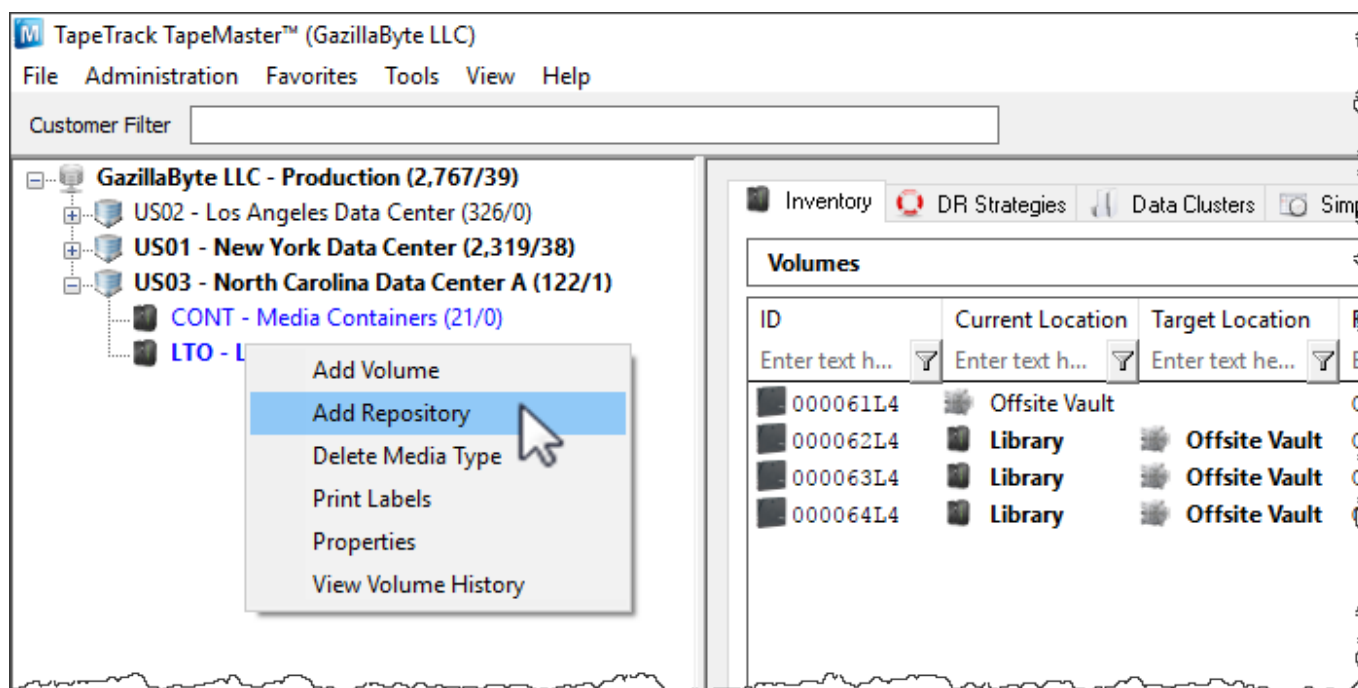

Adding and Maintaining Repositories

[Repositories](#) are locations where [Volumes](#) can be located. This page contains information about Adding and Deleting [Repositories](#).

Adding Repositories

To add a [Repository](#), right-click on the [Media Type](#) that the [Repository](#) will be listed under and select Add Repository.