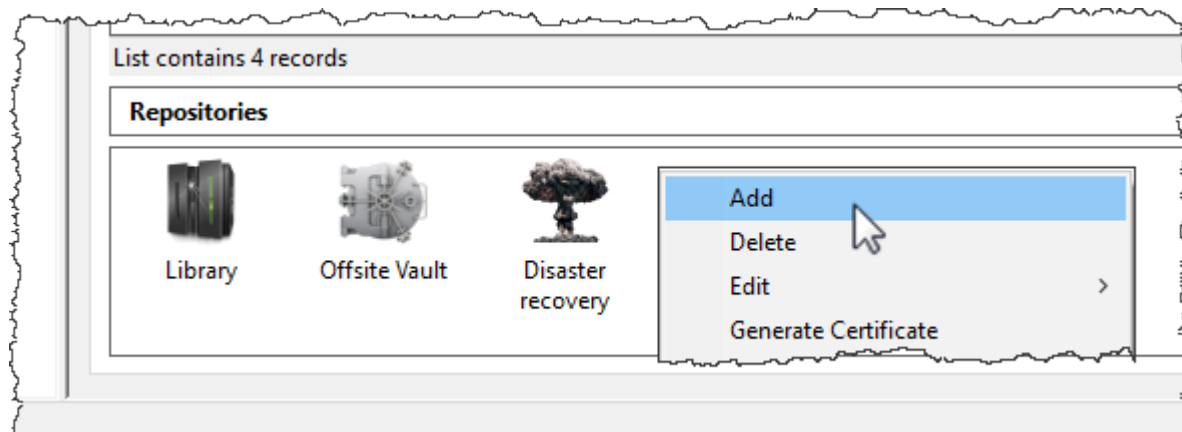

Adding and Maintaining Repositories

[Repositories](#) are locations where [Volumes](#) can be located. This page contains information about Adding and Deleting [Repositories](#).

Adding Repositories

To add a [Repository](#), right-click on the [Media Type](#) that the [Repository](#) will be listed under and select Add Repository.

Or right-click in the Repository window and select Add.

This will launch Edit New Repository window.

Basic Repository Options

Identity

Insert the [Repository-ID](#) (up to 4 permanent alphanumeric characters) and [Repository Description](#) (up to 20 alphanumeric characters)