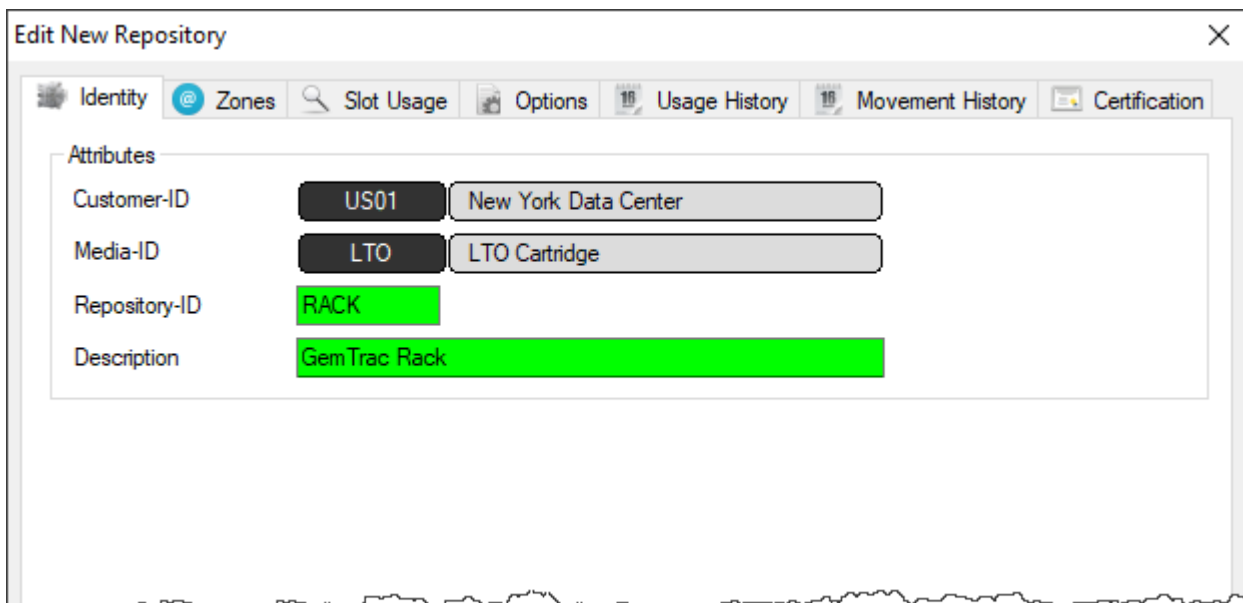

Adding and Maintaining Repositories

[Repositories](#) are locations where [Volumes](#) can be located. This page contains information about Adding and Deleting [Repositories](#).

Adding Repositories

To add a [Repository](#), right-click on the [Media Type](#) that the [Repository](#) will be listed under and select Add Repository.

Or right-click in the Repository window and select Add.

This will launch Edit New Repository window.

Basic Repository Options

Identity

Insert the [Repository-ID](#) (up to 4 permanent alphanumeric characters) and [Repository Description](#) (up to 20 alphanumeric characters)