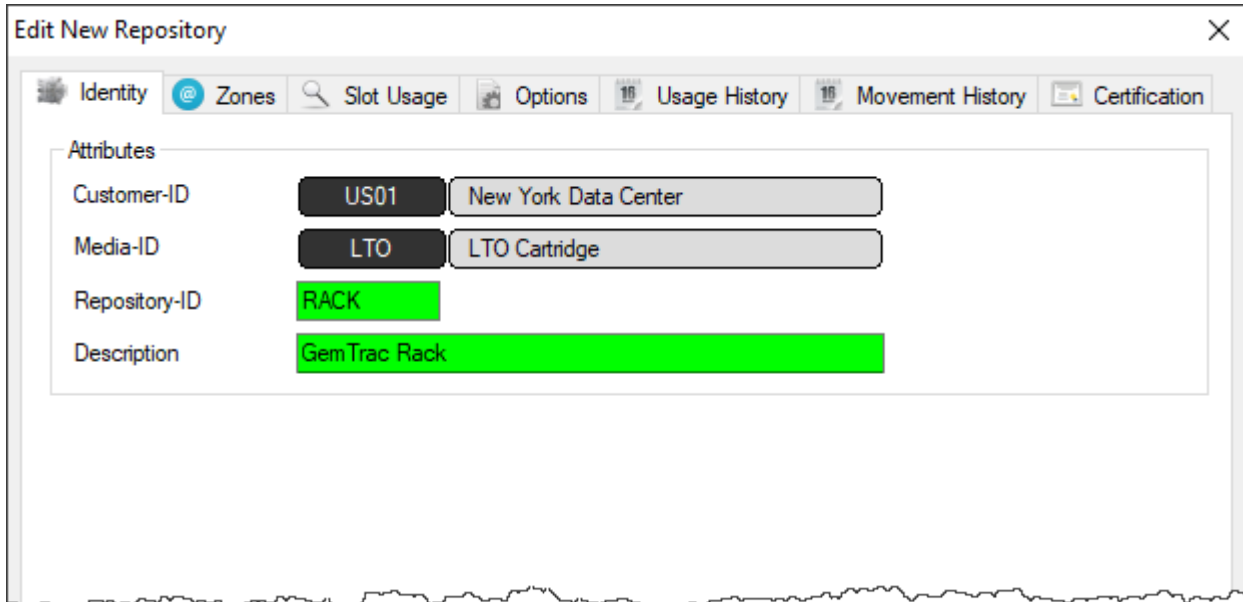

Repository Identity

Insert the Repository ID (up to 4 permanent alphanumeric characters) and repository description (up to 20 alphanumeric characters)

From:
<https://rtfm.tapetrack.com/> - **TapeTrack Documentation**