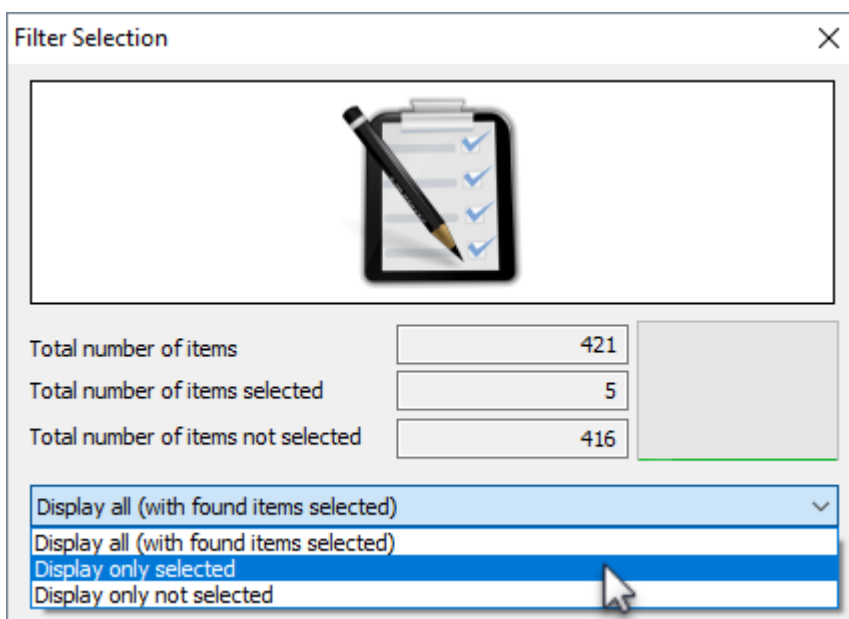

If you have any scan errors, the **Failed Operations** window will display the unknown volumes, as well as all successful scans if the Display Results That Were OK checkbox is checked. From this window you can:

- Copy volume ID's to clipboard.
- Export volume ID's to file.

Exit Failed Operations by closing window by clicking OK or X at the top right.

The **Filter Selection** window displays the total number of volumes in the Inventory, the number of volumes selected, the number of volumes not selected and a graphical representation of these figures.

Use the drop-down in the results window select:

- Display All (with found items selected).
- Display Only Selected.
- Display Only Not Selected.

ID	Current Location	Target Location	Flags	Move Time	Due in	Container
000001L5	Offsite Vault [000002]		aChNOX		Unspecified	US03.CONT.
000003L5	Offsite Vault [000030]		CENOX		Unspecified	Unassigned
000005L5	Offsite Vault [000006]		CDEGNOX		Unspecified	Unassigned
000008L5	Offsite Vault [000004]		CDGNOX		Unspecified	Unassigned
000009L5	Offsite Vault [000009]		CDGNOX		Unspecified	Unassigned