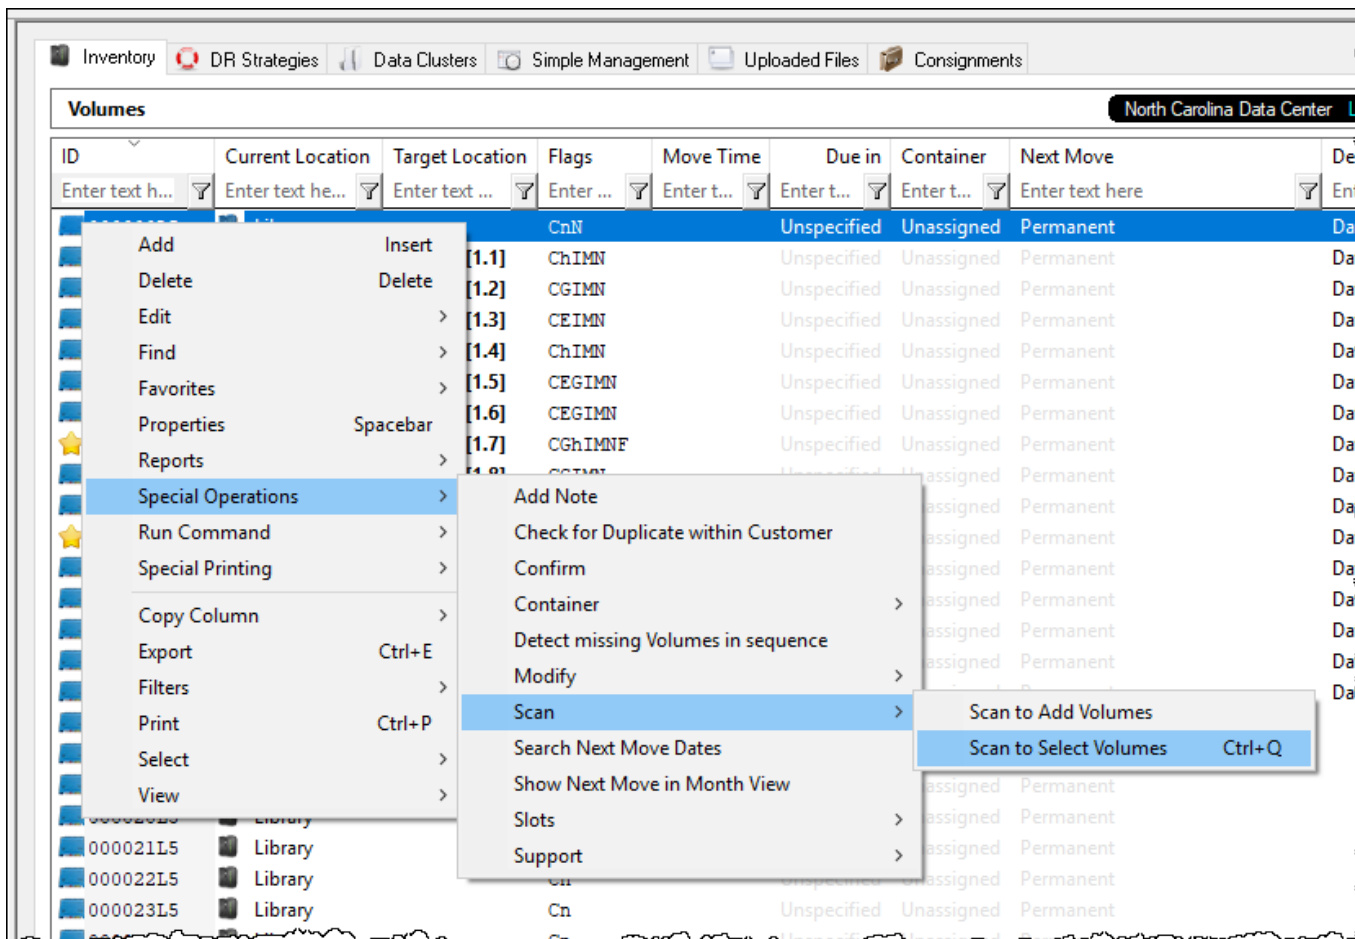

Scan to Select Volumes

Right-hand click in the Volume Window of TapeMaster.

Select Special Operations → Scan → Scan to Select.

Scan the volumes, using your preferred [scanning method](#), you wish to select.

All volumes present in the inventory will display **Request OK** in the scan window, any volumes not present in the inventory will display **Unknown Volume-ID**.

Exit from the Scan Window by clicking the X at the top right.

If you have any scan errors, the **Failed Operations** window will display the unknown volumes, as well as all successful scans if the Display Results That Were OK checkbox is checked. From this window you can: