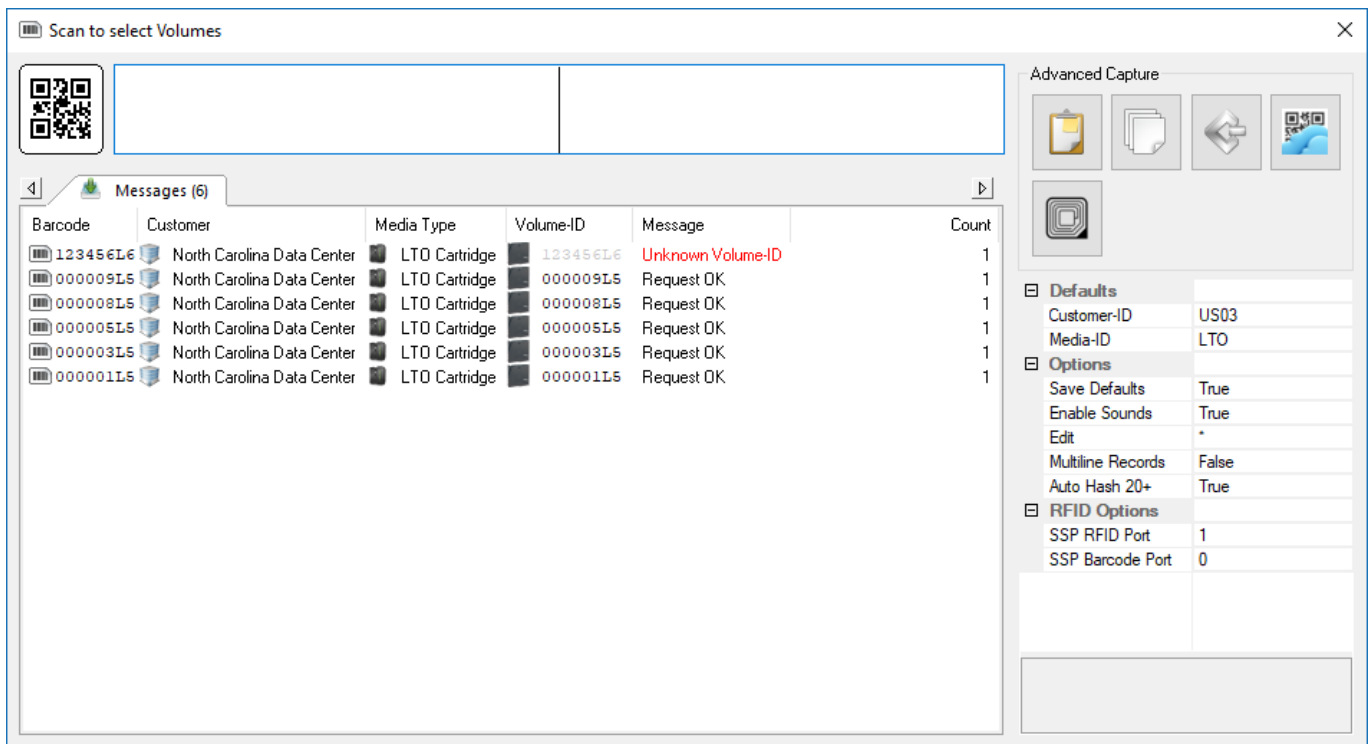

Scan to Select Volumes

Right-hand click in the Volume Window of TapeMaster.

Select Special Operations → Scan → Scan to Select.

Scan the volumes, using your preferred [scanning method](#), you wish to select.

All volumes present in the inventory will display **Request OK** in the scan window, any volumes not present in the inventory will display **Unknown Volume-ID**.

Exit from the Scan Window by clicking the X at the top right.

If you have any scan errors, the **Failed Operations** window will display the unknown volumes, as well as all successful scans if the Display Results That Were OK checkbox is checked. From this window you can: