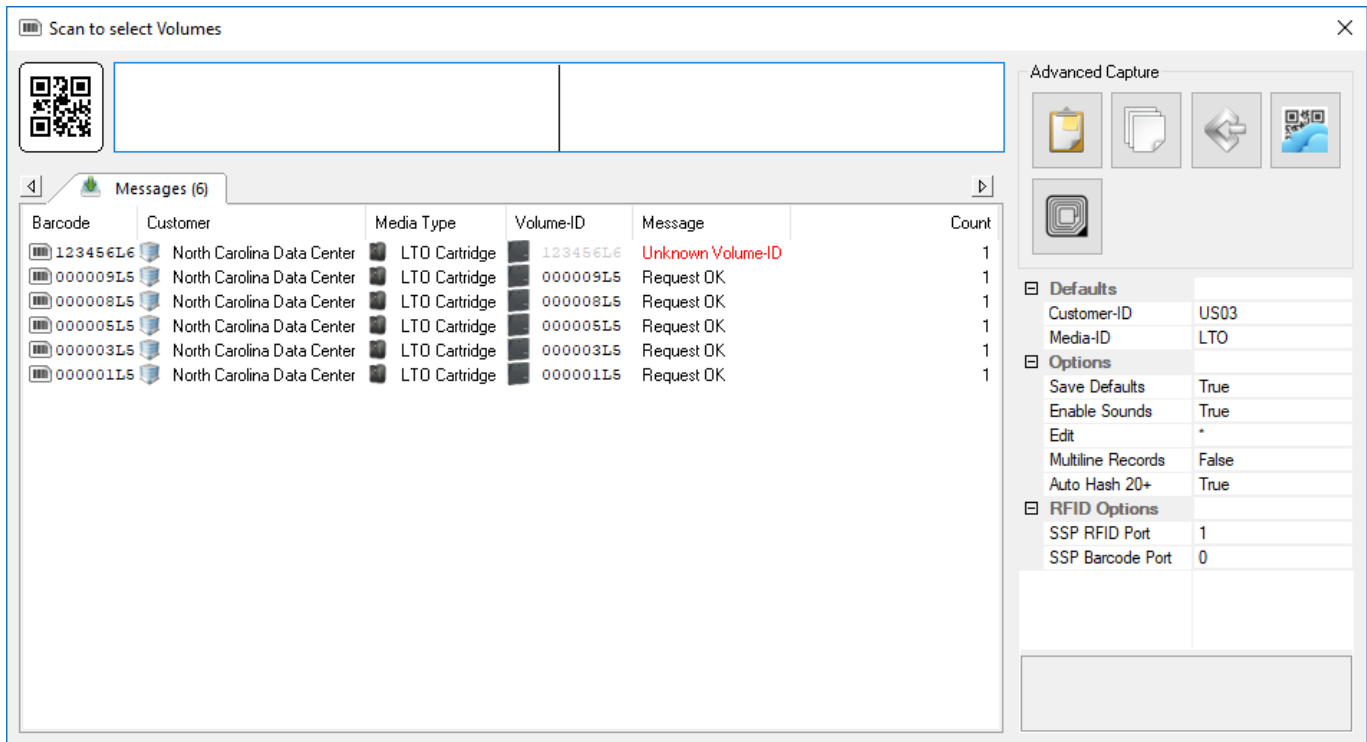

Scan to Select Volumes

Right-hand click in the Volume Window of TapeMaster.

Select Special Operations → Scan → Scan to Select.

Scan the volumes, using your preferred [scanning method](#), you wish to select.

All volumes present in the inventory will display **Request OK** in the scan window, any volumes not present in the inventory will display **Unknown Volume-ID**.

Exit from the Scan Window by clicking the X at the top right.

If you have any scan errors, the **Failed Operations** window will display the unknown volumes, as well as all successful scans if the Display Results That Were OK checkbox is checked. From this window you can: