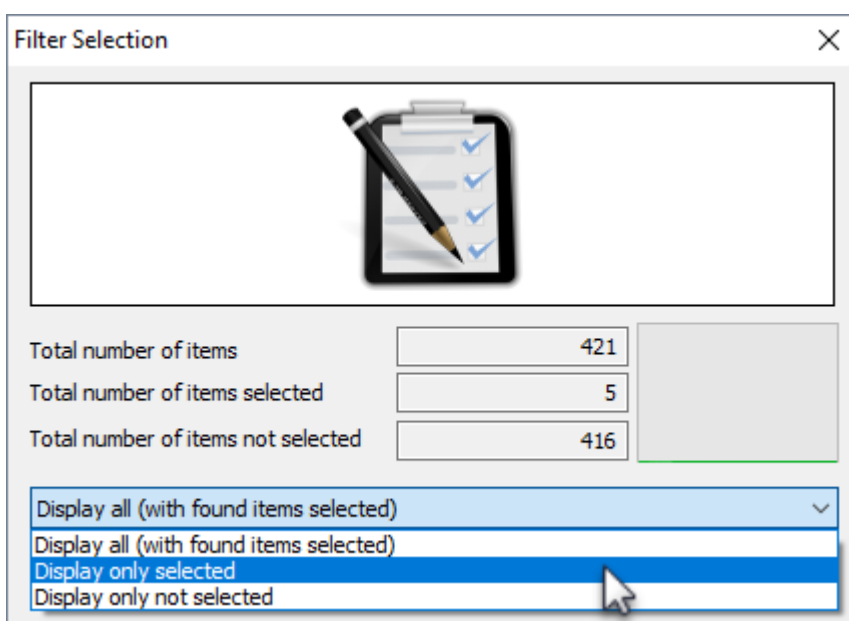

If you have any scan errors, the **Failed Operations** window will display the unknown volumes, as well as all successful scans if the Display Results That Were OK checkbox is checked. From this window you can:

- Copy volume ID's to clipboard.
- Export volume ID's to file.

Exit Failed Operations by closing window by clicking OK or X at the top right.

The **Filter Selection** window displays the total number of volumes in the Inventory, the number of volumes selected, the number of volumes not selected and a graphical representation of these figures.

Use the drop-down in the results window select:

- Display All (with found items selected).
- Display Only Selected.
- Display Only Not Selected.

ID	Current Location	Target Location	Flags	Move Time	Due in	Container
000001L5	Offsite Vault [000002]		aChNOX		Unspecified	US03.CONT.
000003L5	Offsite Vault [000030]		CENOX		Unspecified	Unassigned
000005L5	Offsite Vault [000006]		CDEGNOX		Unspecified	Unassigned
000008L5	Offsite Vault [000004]		CDGNOX		Unspecified	Unassigned
000009L5	Offsite Vault [000009]		CDGNOX		Unspecified	Unassigned