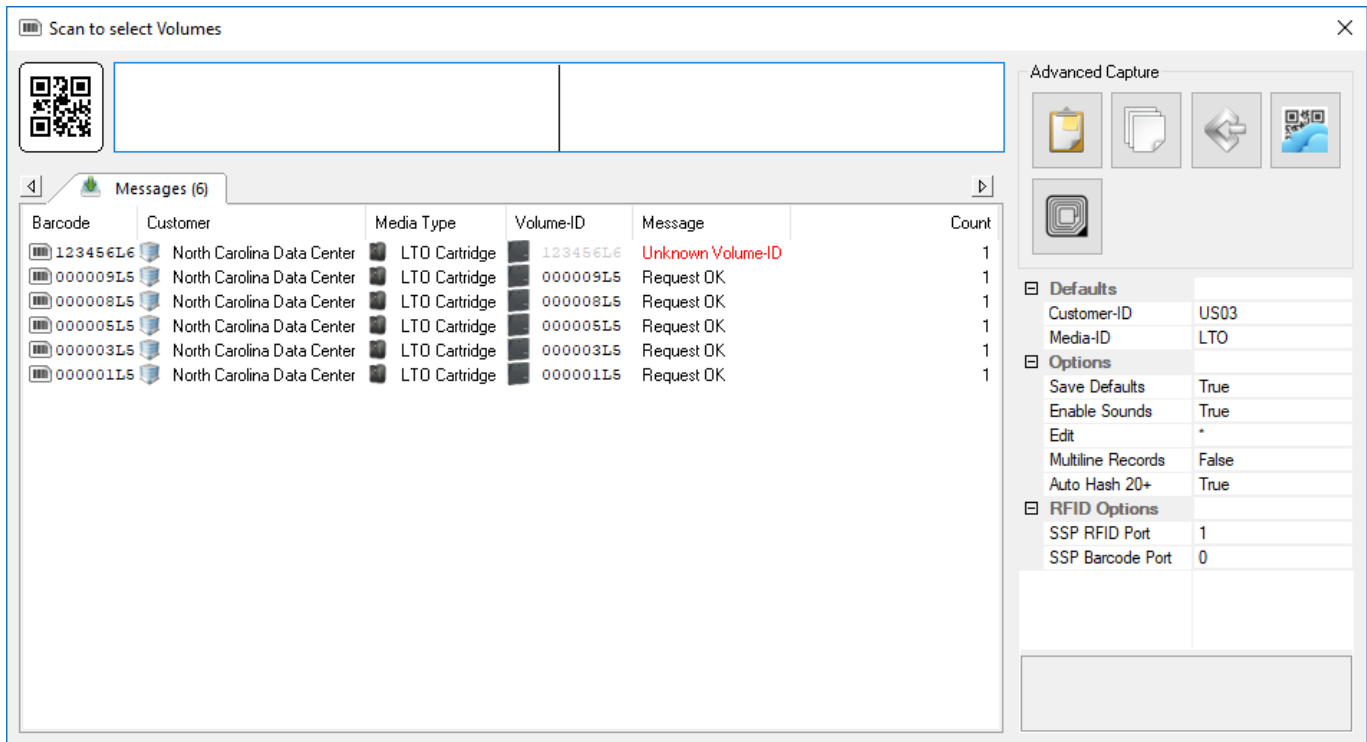

# Scan to Select Volumes

Right-hand click in the Volume Window of TapeMaster.

Select Special Operations → Scan → Scan to Select.

Scan the volumes, using your preferred [scanning method](#), you wish to select.

All volumes present in the inventory will display **Request OK** in the scan window, any volumes not present in the inventory will display **Unknown Volume-ID**.

Exit from the Scan Window by clicking the X at the top right.

If you have any scan errors, the **Failed Operations** window will display the unknown volumes, as well as all successful scans if the Display Results That Were OK checkbox is checked. From this window you can: