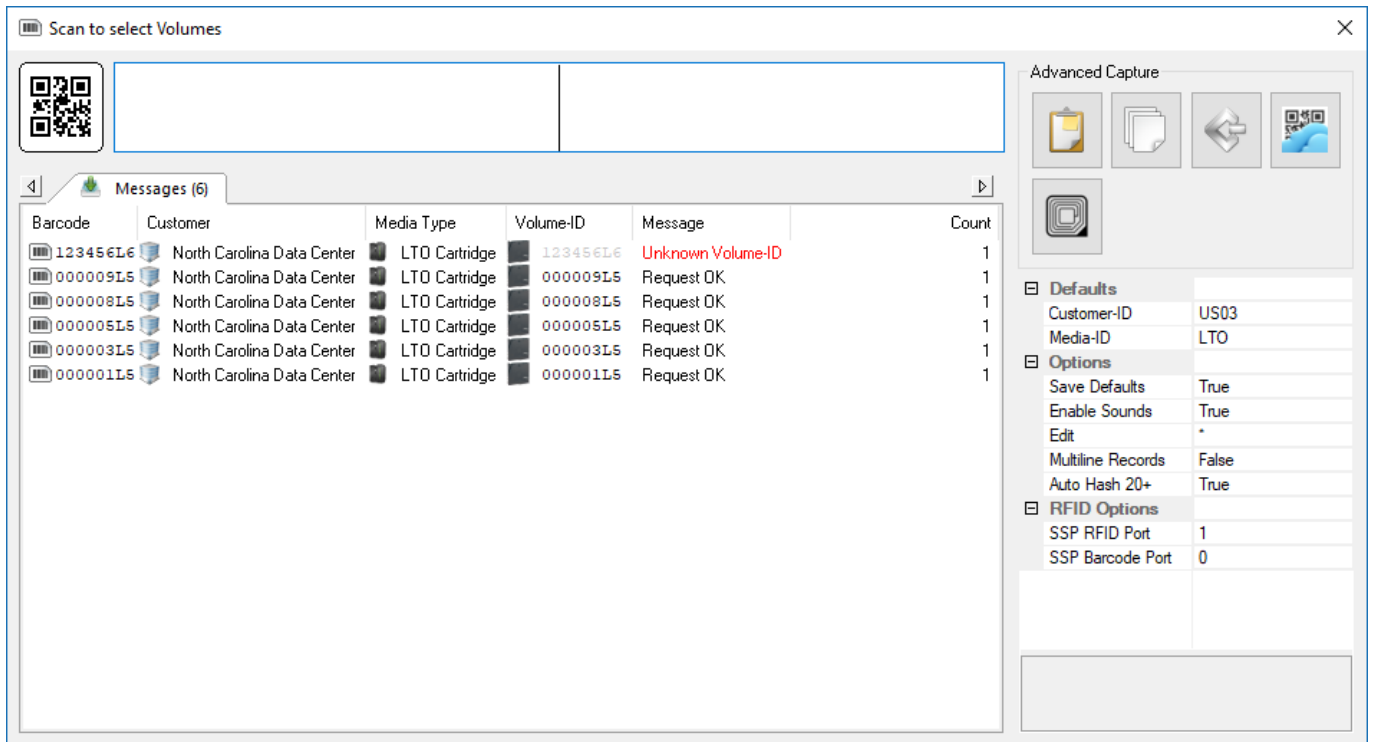

# Scan to Select Volumes

Right-hand click in the Volume Window of TapeMaster.

Select Special Operations → Scan → Scan to Select.

Scan the volumes, using your preferred [scanning method](#), you wish to select.

All volumes present in the inventory will display **Request OK** in the scan window, any volumes not present in the inventory will display **Unknown Volume-ID**.

Exit from the Scan Window by clicking the X at the top right.

If you have any scan errors, the **Failed Operations** window will display the unknown volumes, as well as all successful scans if the Display Results That Were OK checkbox is checked. From this window you can: