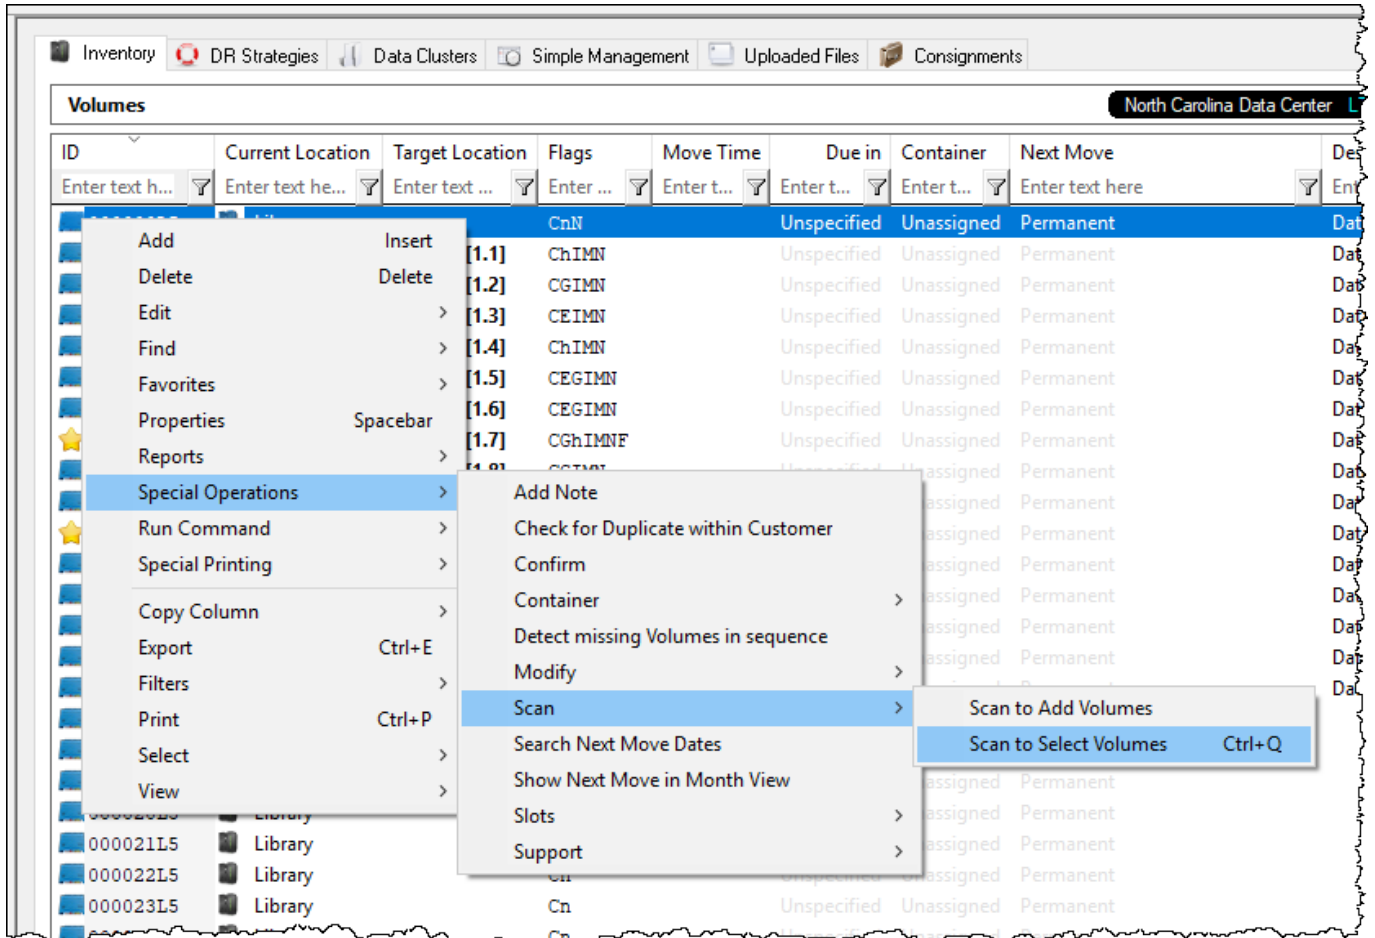

# Scan to Select Volumes

Right-hand click in the Volume Window of TapeMaster.

Select Special Operations → Scan → Scan to Select.

Scan the volumes, using your preferred [scanning method](#), you wish to select.

All volumes present in the inventory will display **Request OK** in the scan window, any volumes not present in the inventory will display **Unknown Volume-ID**.

Exit from the Scan Window by clicking the X at the top right.

If you have any scan errors, the **Failed Operations** window will display the unknown volumes, as well as all successful scans if the Display Results That Were OK checkbox is checked. From this window you can: