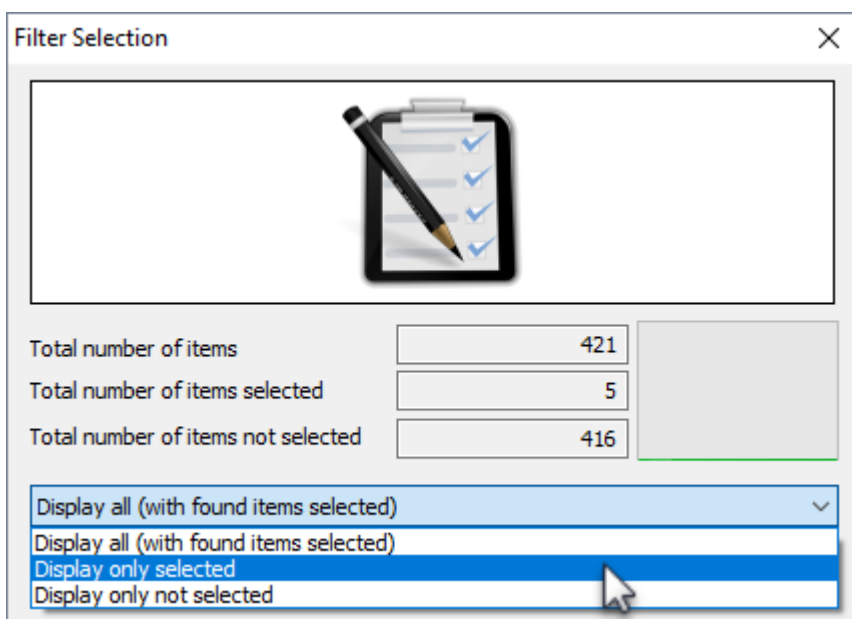

If you have any scan errors, the **Failed Operations** window will display the unknown volumes, as well as all successful scans if the Display Results That Were OK checkbox is checked. From this window you can:

- Copy volume ID's to clipboard.
- Export volume ID's to file.

Exit Failed Operations by closing window by clicking OK or X at the top right.

The **Filter Selection** window displays the total number of volumes in the Inventory, the number of volumes selected, the number of volumes not selected and a graphical representation of these figures.

Use the drop-down in the results window select:

- Display All (with found items selected).
- Display Only Selected.
- Display Only Not Selected.

ID	Current Location	Target Location	Flags	Move Time	Due in	Container
000001L5	Offsite Vault [000002]		aChNOX		Unspecified	US03.CONT.
000003L5	Offsite Vault [000030]		CENOX		Unspecified	Unassigned
000005L5	Offsite Vault [000006]		CDEGNOX		Unspecified	Unassigned
000008L5	Offsite Vault [000004]		CDGNOX		Unspecified	Unassigned
000009L5	Offsite Vault [000009]		CDGNOX		Unspecified	Unassigned