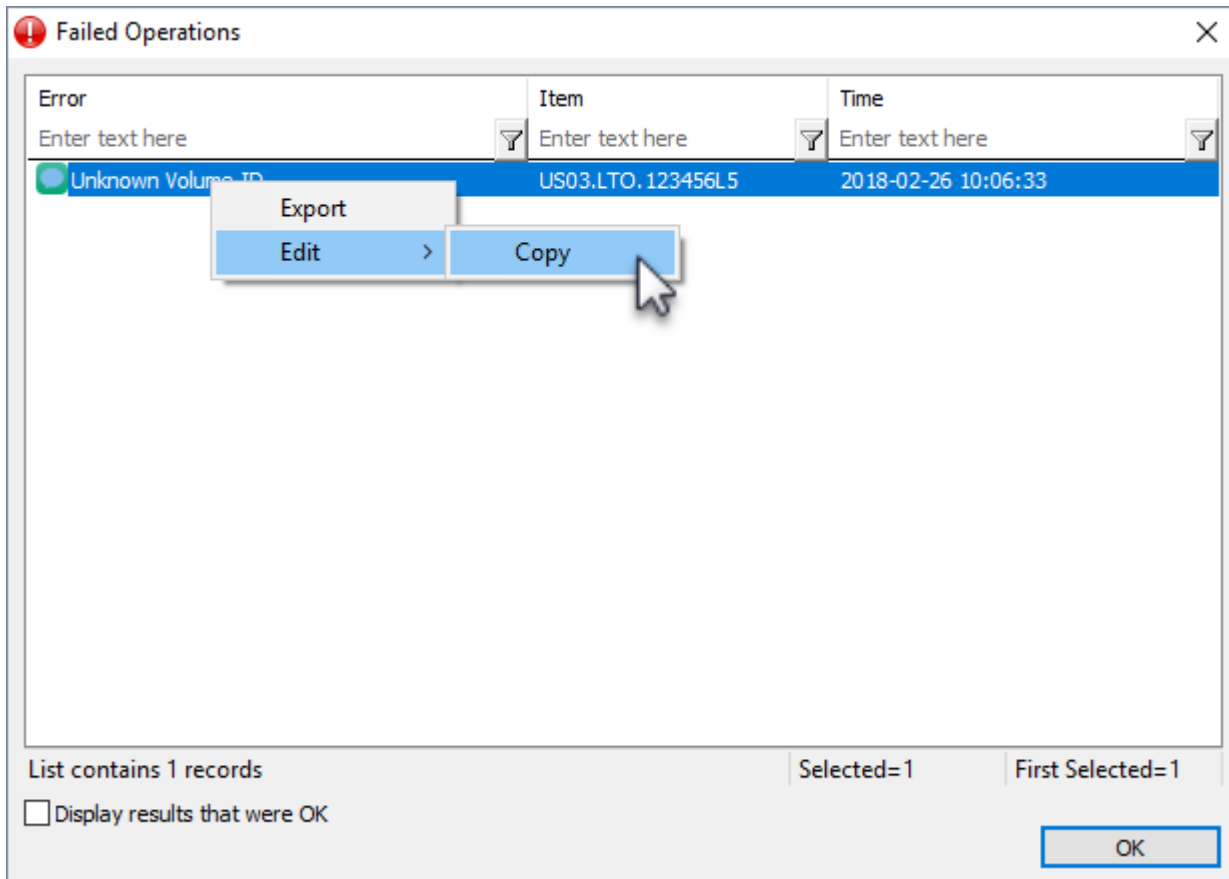

The **Filter Selection** window displays the total number of volumes in the Inventory, the number of volumes selected, the number of volumes not selected and a graphical representation of these figures.

Use the drop-down in the results window select:

- Display All (with found items selected).
- Display Only Selected.
- Display Only Not Selected.