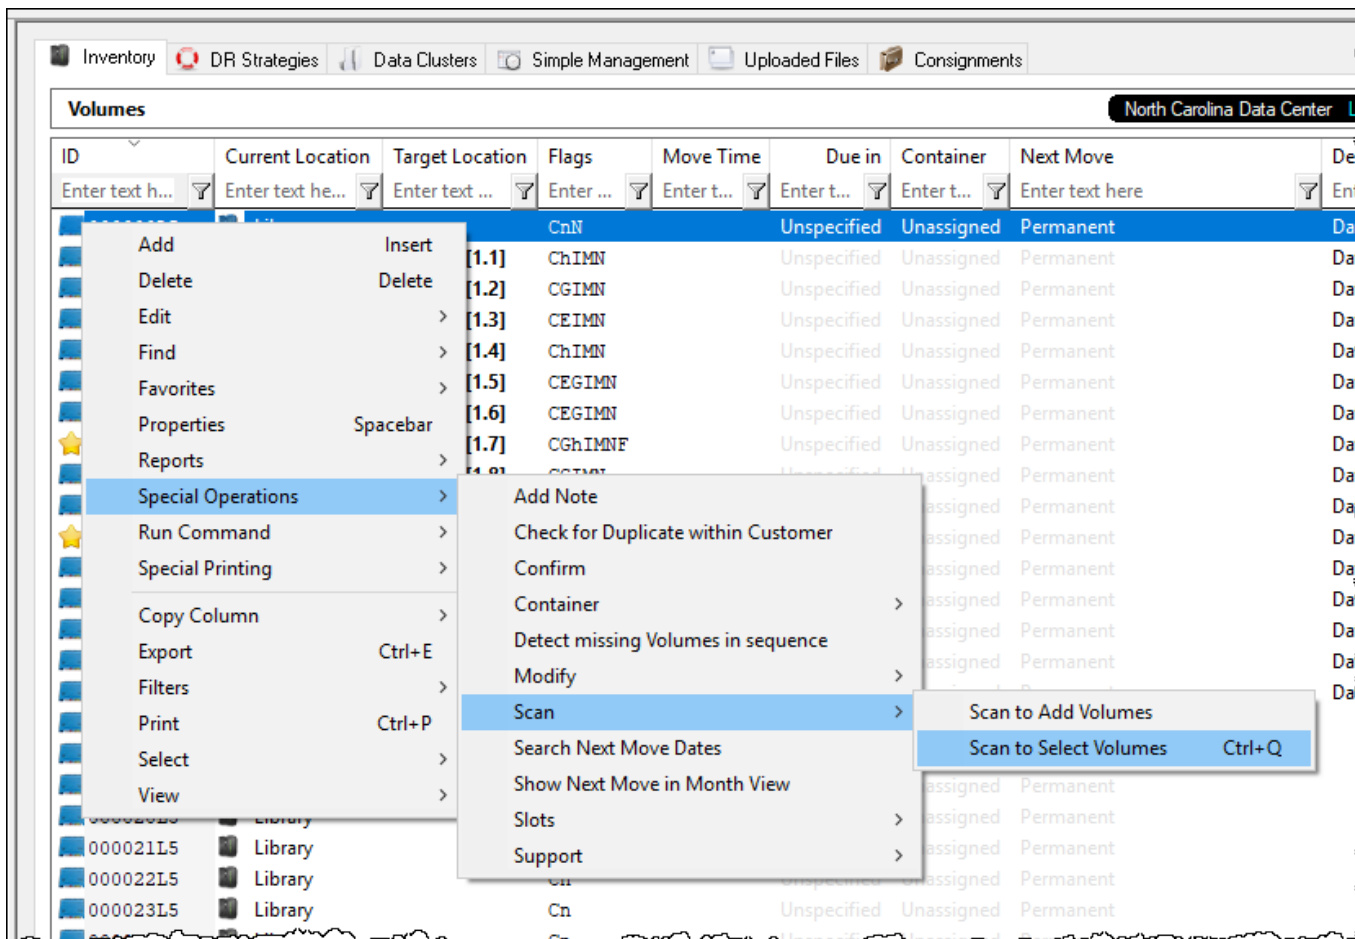

# Scan to Select Volumes

Right-hand click in the Volume Window of TapeMaster.

Select Special Operations → Scan → Scan to Select.

Scan the volumes, using your preferred [scanning method](#), you wish to select.

All volumes present in the inventory will display **Request OK** in the scan window, any volumes not present in the inventory will display **Unknown Volume-ID**.

Exit from the Scan Window by clicking the X at the top right.

If you have any scan errors, the **Failed Operations** window will display the unknown volumes, as well as all successful scans if the Display Results That Were OK checkbox is checked. From this window you can: