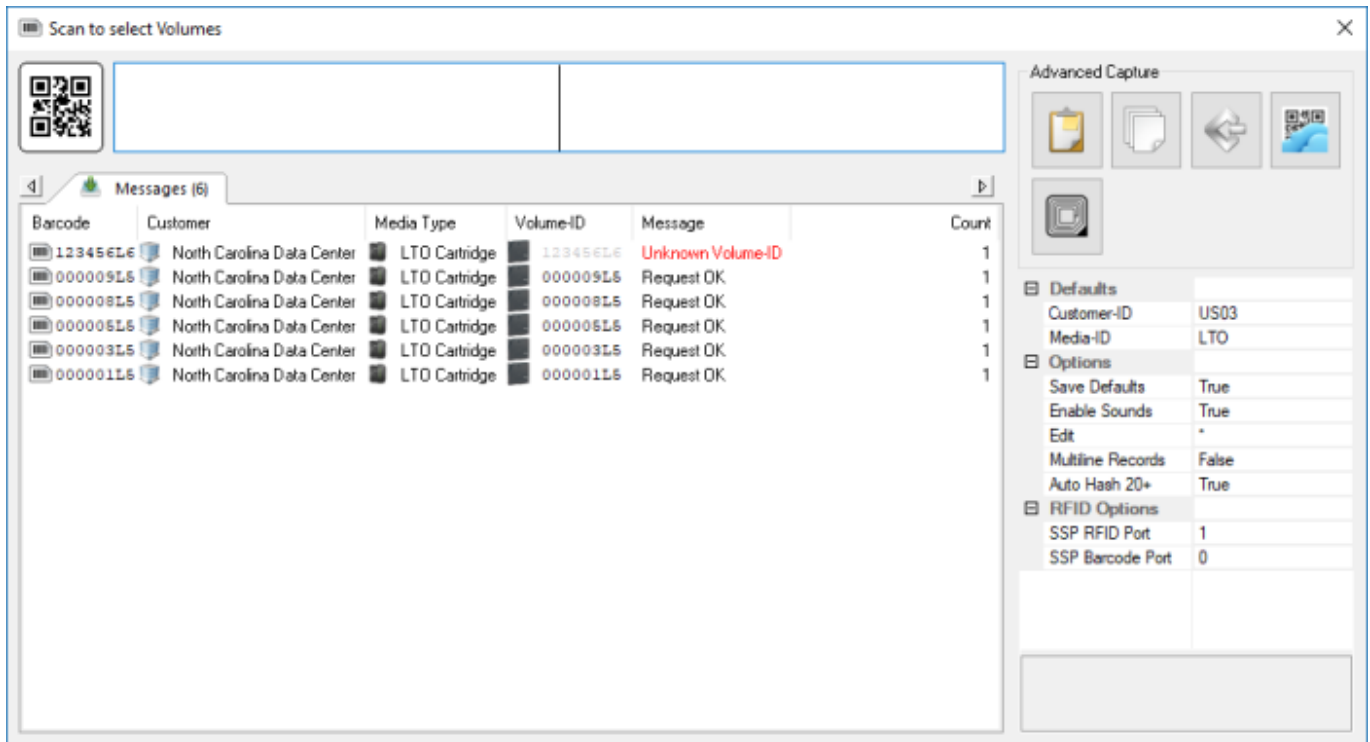

Scan to Select Volumes

Right-hand click in the Volume Window of TapeMaster.

Select Special Operations → Scan → Scan to Select Volumes.

Scan the volumes, using your preferred [scanning method](#), you wish to select.

All volumes present in the inventory will display **Request OK** in the scan window, any volumes not present in the inventory will display **Unknown Volume-ID**.

Exit from the Scan Window by clicking the X at the top right.

If you have any scan errors, the **Failed Operations** window will display the unknown volumes, as well as all successful scans if the Display results that were OK checkbox is checked. From this window you can: