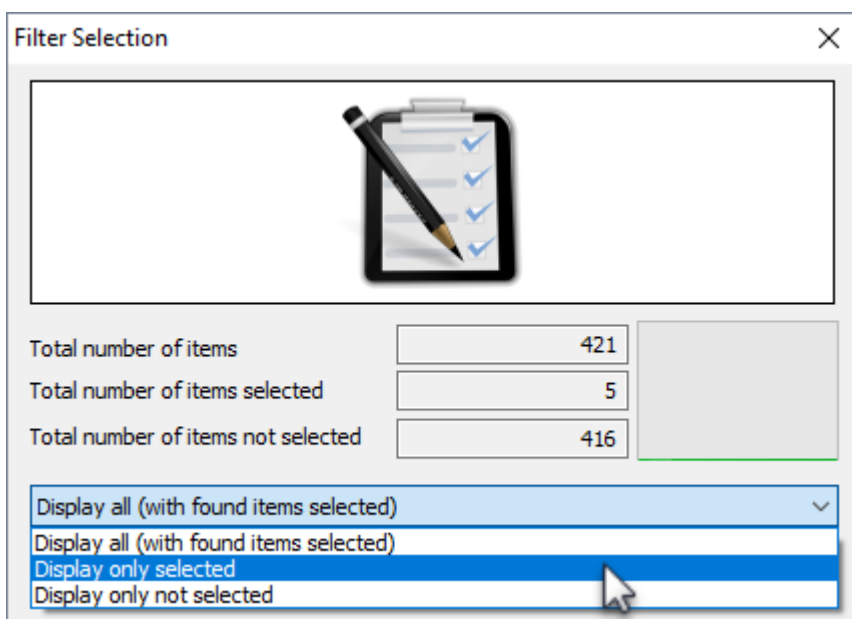

If you have any scan errors, the **Failed Operations** window will display the unknown volumes, as well as all successful scans if the Display results that were OK checkbox is checked. From this window you can:

- Copy volume ID's to clipboard.
- Export volume ID's to file.

Exit Failed Operations by closing window by clicking OK or X at the top right.

The **Filter Selection** window displays the total number of volumes in the Inventory, the number of volumes selected, the number of volumes not selected and a graphical representation of these figures.

Use the drop-down in the results window select:

- Display All (with found items selected).
- Display Only Selected.
- Display Only Not Selected.

ID	Current Location	Target Location	Flags	Move Time	Due in	Container
000001L5	Offsite Vault [000002]		aChNOX		Unspecified	US03.CONT
000003L5	Offsite Vault [000030]		CENOX		Unspecified	Unassigned
000005L5	Offsite Vault [000006]		CDEGNOX		Unspecified	Unassigned
000008L5	Offsite Vault [000004]		CDGNOX		Unspecified	Unassigned
000009L5	Offsite Vault [000009]		CDGNOX		Unspecified	Unassigned