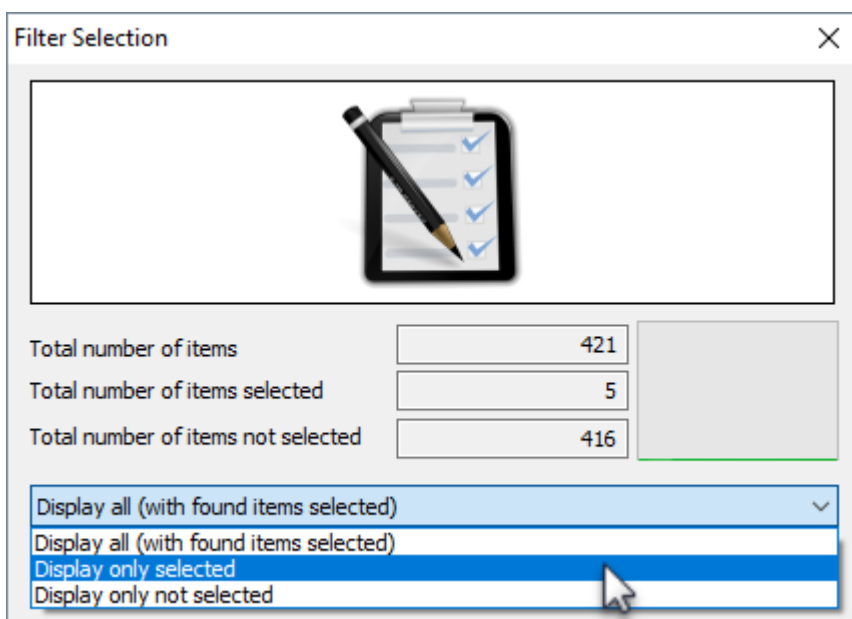

If you have any scan errors, the **Failed Operations** window will display the unknown volumes, as well as all successful scans if the Display results that were OK checkbox is checked. From this window you can:

- Copy volume ID's to clipboard.
- Export volume ID's to file.

Exit Failed Operations by closing window by clicking OK or X at the top right.

The **Filter Selection** window displays the total number of volumes in the Inventory, the number of volumes selected, the number of volumes not selected and a graphical representation of these figures.

Use the drop-down in the results window select:

- Display All (with found items selected).
- Display Only Selected.
- Display Only Not Selected.

ID	Current Location	Target Location	Flags	Move Time	Due in	Container
000001L5	Offsite Vault [000002]		aChNOX		Unspecified	US03.CONT.
000003L5	Offsite Vault [000030]		CENOX		Unspecified	Unassigned
000005L5	Offsite Vault [000006]		CDEGNOX		Unspecified	Unassigned
000008L5	Offsite Vault [000004]		CDGNOX		Unspecified	Unassigned
000009L5	Offsite Vault [000009]		CDGNOX		Unspecified	Unassigned