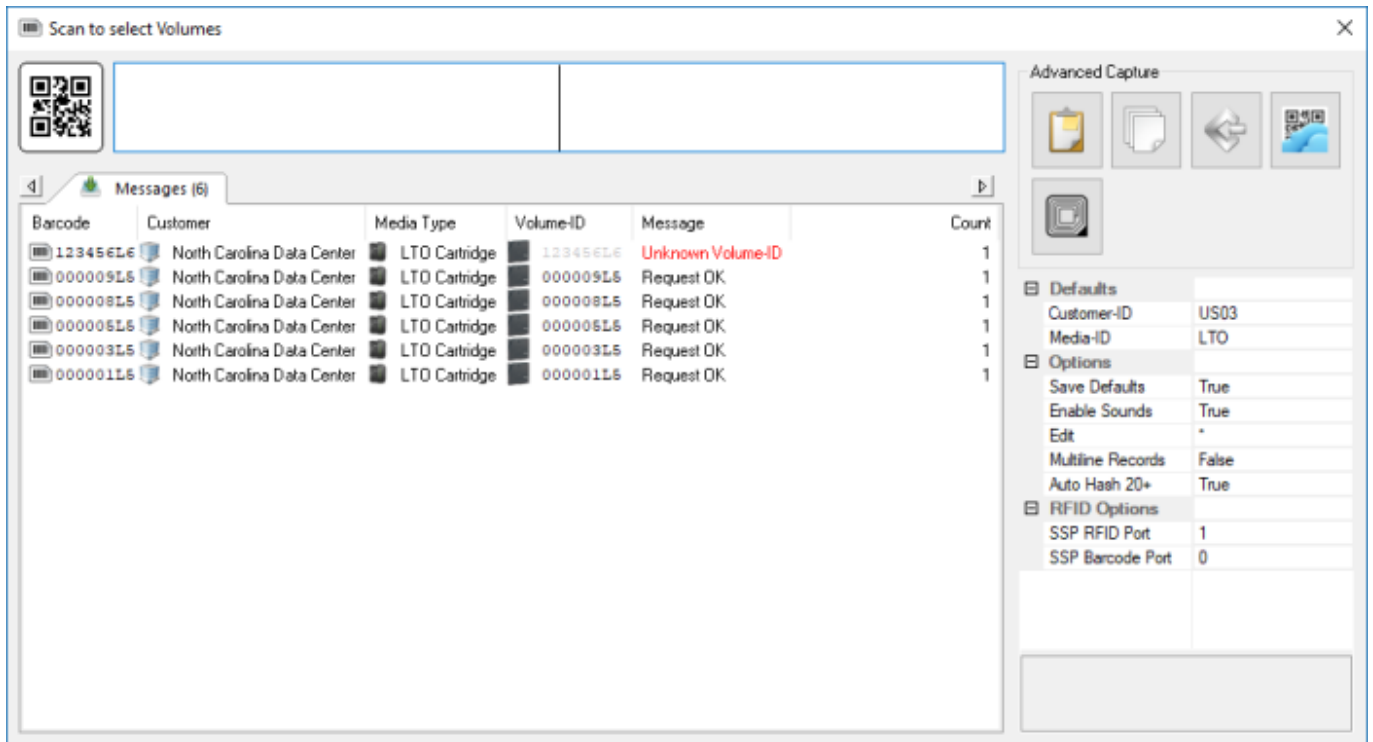

# Scan to Select Volumes

Right-hand click in the Volume Window of TapeMaster.

Select Special Operations → Scan → Scan to Select Volumes.

Scan the volumes, using your preferred [scanning method](#), you wish to select.

All volumes present in the inventory will display **Request OK** in the scan window, any volumes not present in the inventory will display **Unknown Volume-ID**.

Exit from the Scan Window by clicking the X at the top right.

If you have any scan errors, the **Failed Operations** window will display the unknown volumes, as well as all successful scans if the Display results that were OK checkbox is checked. From this window you can: