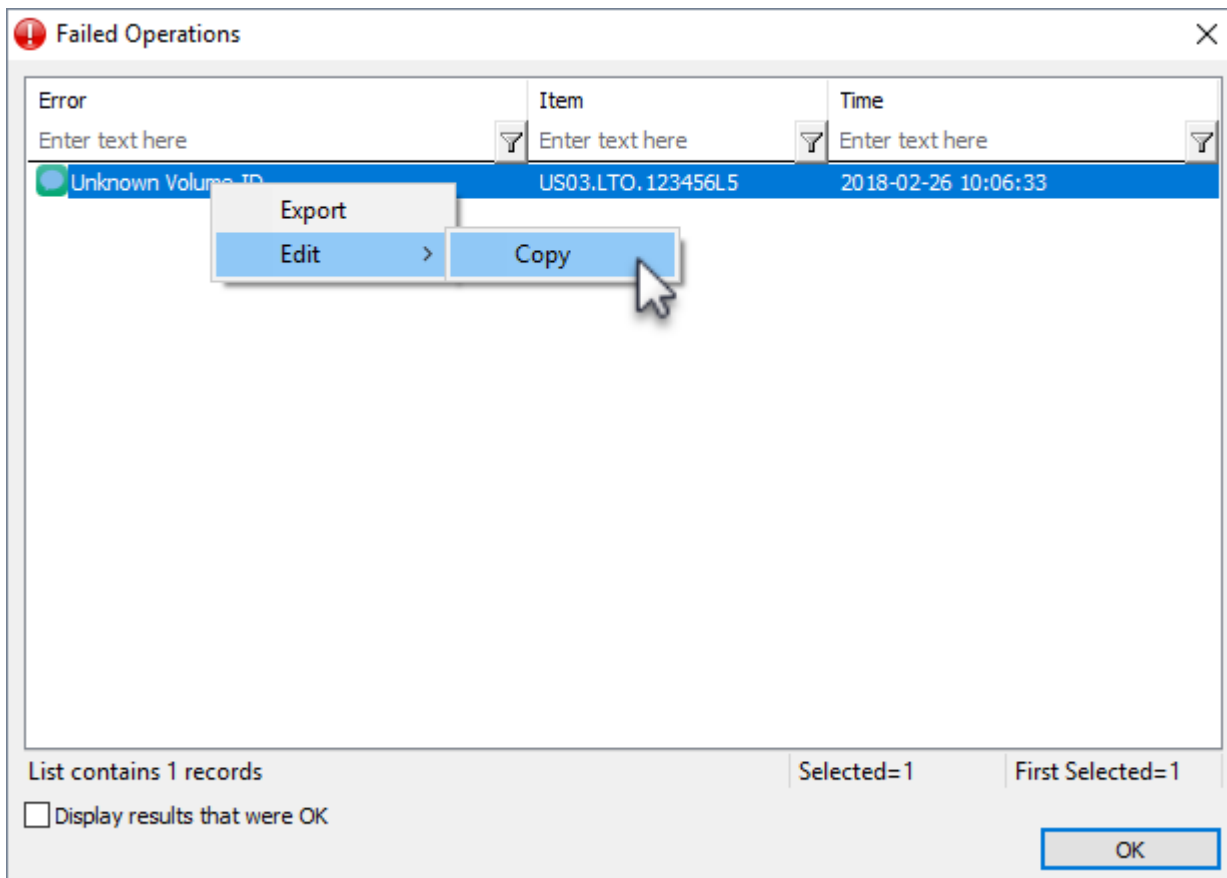

The **Filter Selection** window displays the total number of volumes in the Inventory, the number of volumes selected, the number of volumes not selected and a graphical representation of these figures.

Use the drop-down in the results window select:

- Display All (with found items selected).
- Display Only Selected.
- Display Only Not Selected.