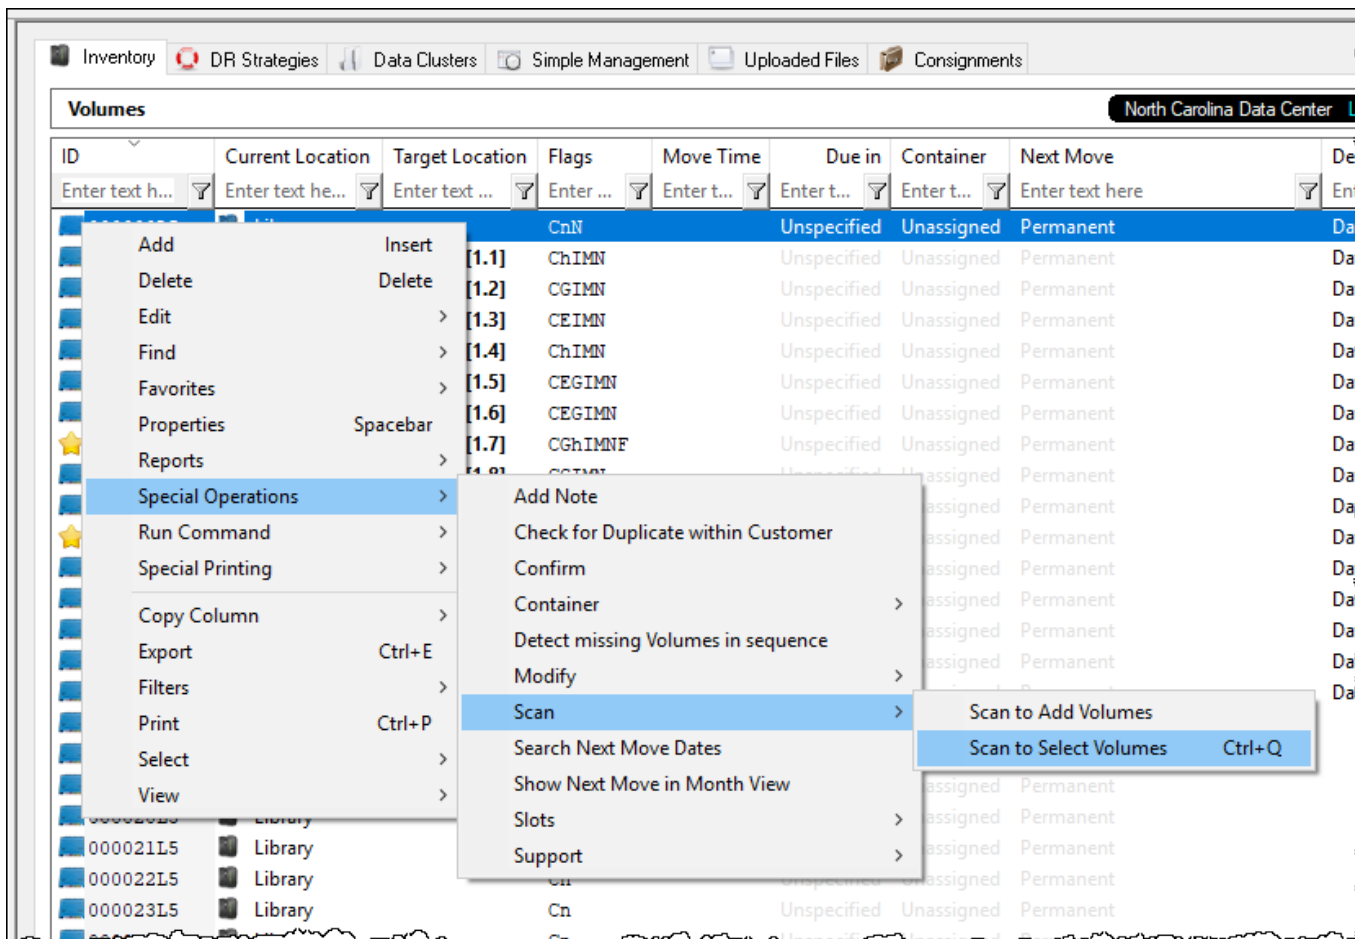

# Scan to Select Volumes

Right-hand click in the Volume Window of TapeMaster.

Select Special Operations → Scan → Scan to Select Volumes.

Scan the volumes, using your preferred [scanning method](#), you wish to select.

All volumes present in the inventory will display **Request OK** in the scan window, any volumes not present in the inventory will display **Unknown Volume-ID**.

Exit from the Scan Window by clicking the X at the top right.

If you have any scan errors, the **Failed Operations** window will display the unknown volumes, as well as all successful scans if the Display results that were OK checkbox is checked. From this window you can: