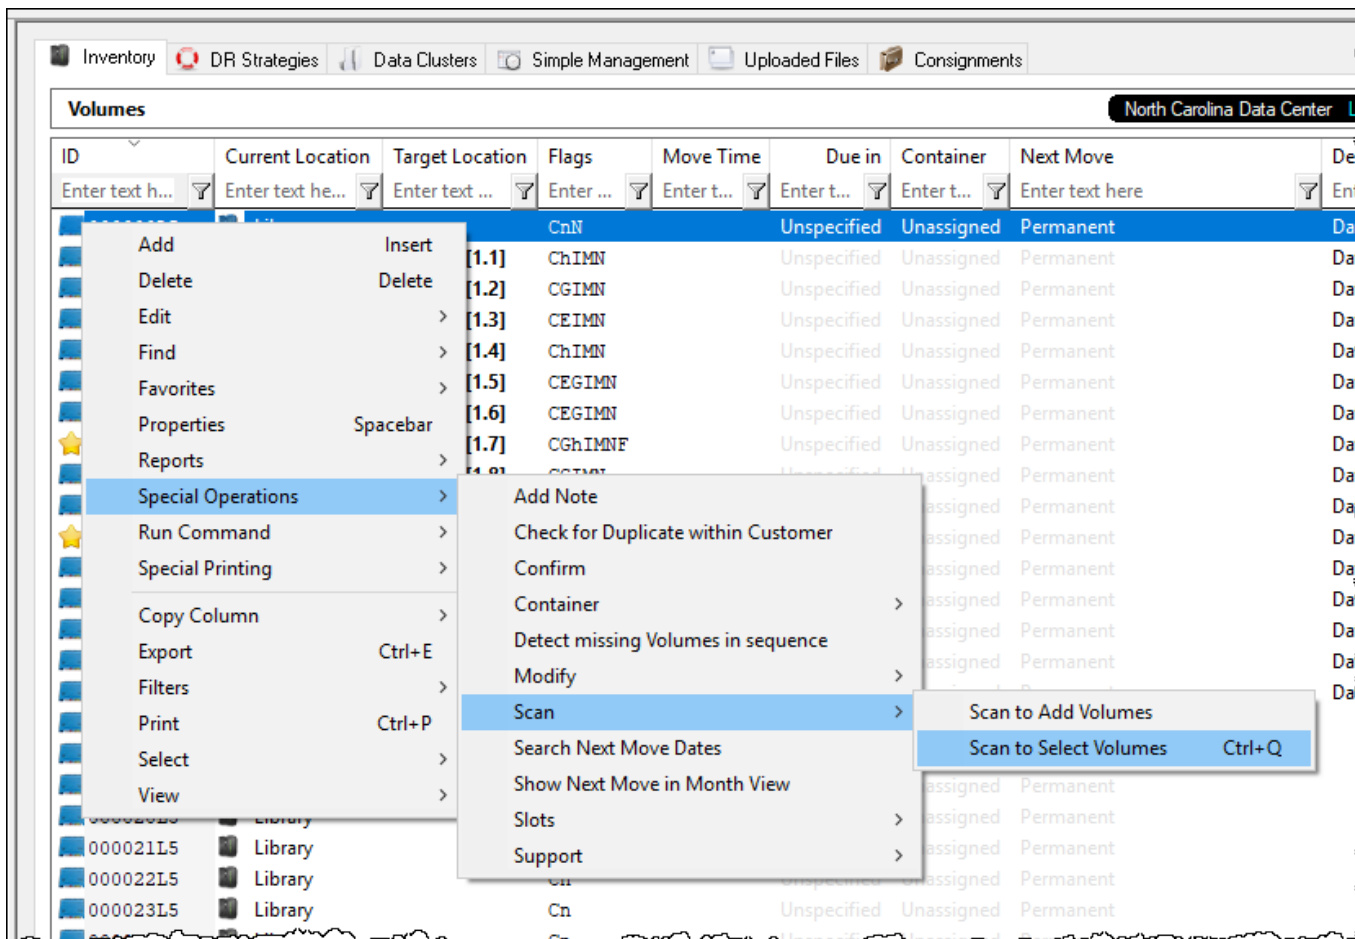

Scan to Select Volumes

Right-hand click in the Volume Window of TapeMaster.

Select Special Operations → Scan → Scan to Select Volumes.

Scan the volumes, using your preferred [scanning method](#), you wish to select.

All volumes present in the inventory will display **Request OK** in the scan window, any volumes not present in the inventory will display **Unknown Volume-ID**.

Exit from the Scan Window by clicking the X at the top right.

If you have any scan errors, the **Failed Operations** window will display the unknown volumes, as well as all successful scans if the Display results that were OK checkbox is checked. From this window you can: