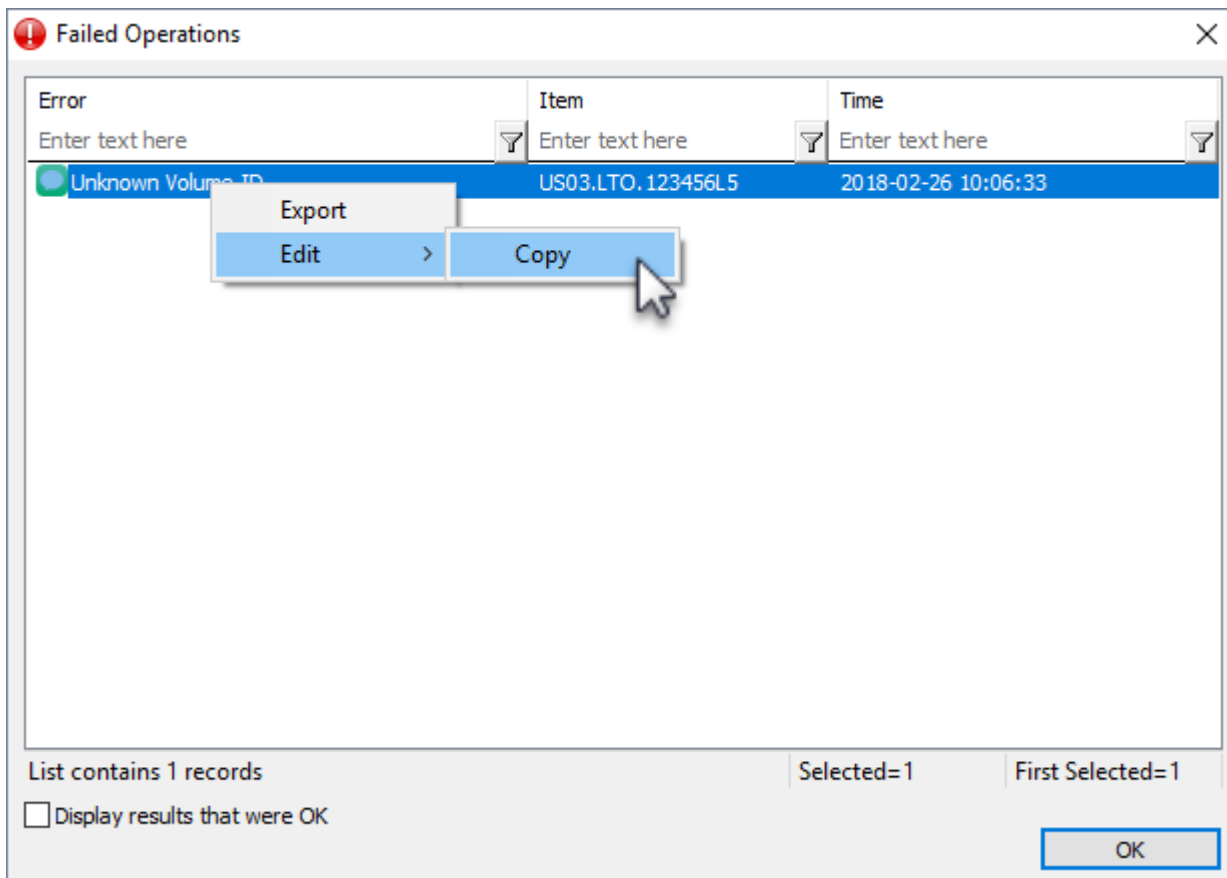

The **Filter Selection** window displays the total number of volumes in the Inventory, the number of volumes selected, the number of volumes not selected and a graphical representation of these figures.

Use the drop-down in the results window select:

- Display all (with found items selected).
- Display only selected.
- Display only not selected.