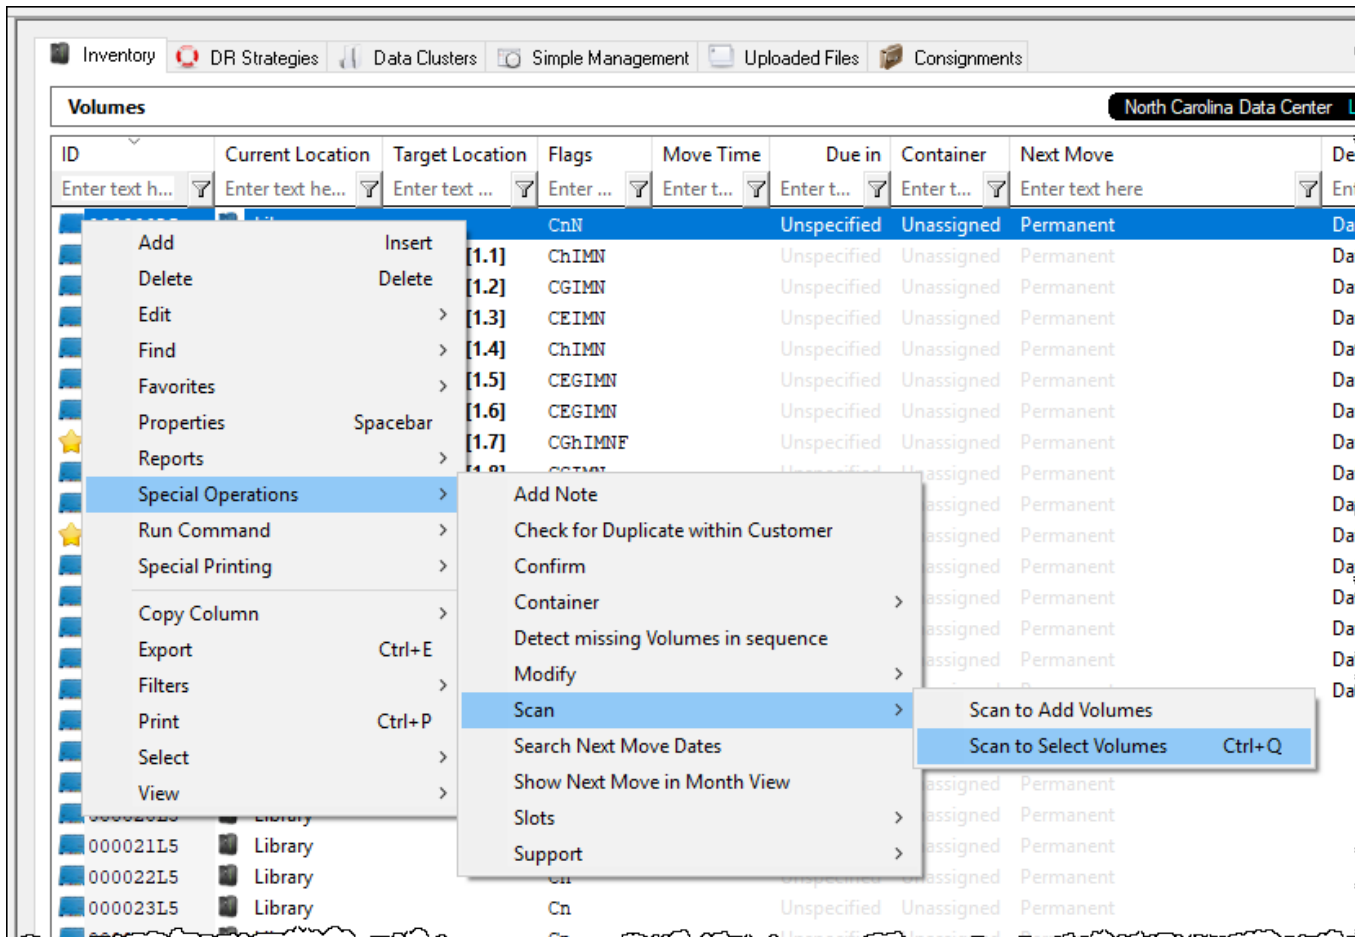

Scan to Select Volumes

Right-hand click in the Volume Window of TapeMaster.

Select Special Operations → Scan → Scan to Select Volumes.

Scan the volumes, using your preferred [scanning method](#), you wish to select.

All volumes present in the inventory will display **Request OK** in the scan window, any volumes not present in the inventory will display **Unknown Volume-ID**.

Exit from the Scan Window by clicking the X at the top right.

If you have any scan errors, the **Failed Operations** window will display the unknown volumes, as well as all successful scans if the Display results that were OK checkbox is checked. From this window you can: