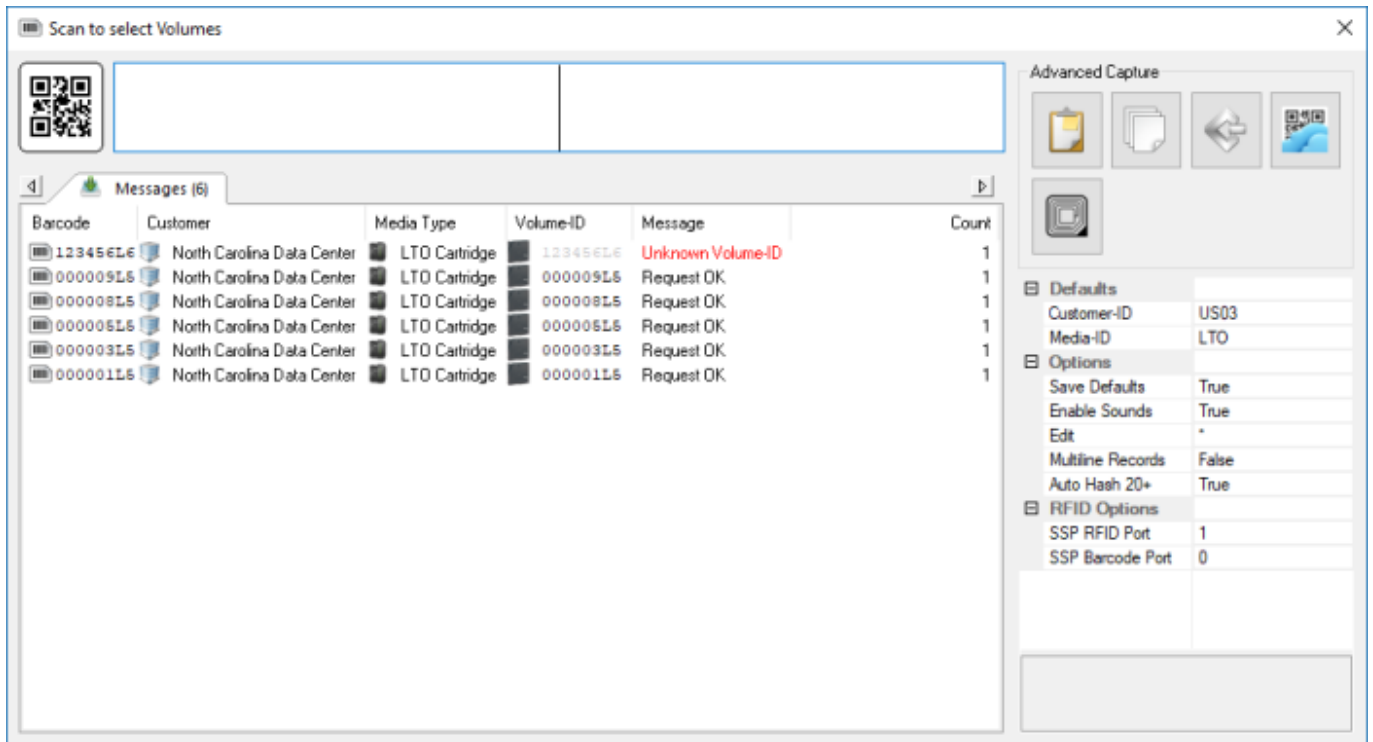

Scan to Select Volumes

Right-hand click in the Volume Window of TapeMaster.

Select Special Operations → Scan → Scan to Select Volumes.

Scan the volumes, using your preferred [scanning method](#), you wish to select.

All volumes present in the inventory will display **Request OK** in the scan window, any volumes not present in the inventory will display **Unknown Volume-ID**.

Exit from the Scan Window by clicking the X at the top right.

If you have any scan errors, the **Failed Operations** window will display the unknown volumes, as well as all successful scans if the Display results that were OK checkbox is checked. From this window you can: