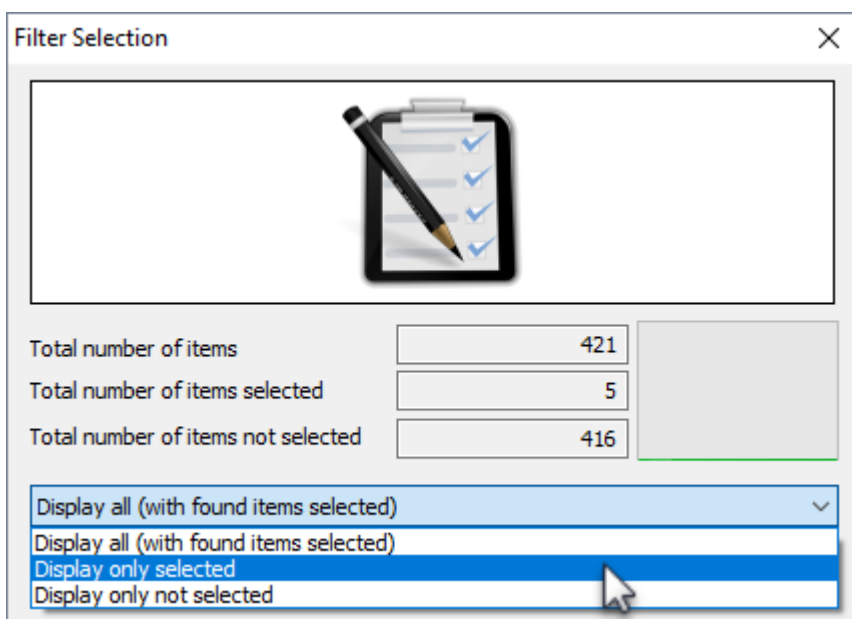

If you have any scan errors, the **Failed Operations** window will display the unknown volumes, as well as all successful scans if the Display results that were OK checkbox is checked. From this window you can:

- Copy Volume-ID's to clipboard.
- Export Volume-ID's to file.

Exit Failed Operations by closing window by clicking OK or X at the top right.

The **Filter Selection** window displays the total number of volumes in the Inventory, the number of volumes selected, the number of volumes not selected and a graphical representation of these figures.

Use the drop-down in the results window select:

- Display all (with found items selected).
- Display only selected.
- Display only not selected.

ID	Current Location	Target Location	Flags	Move Time	Due in	Container
000001L5	Offsite Vault [000002]		aChNOX		Unspecified	US03.CONT.
000003L5	Offsite Vault [000030]		CENOX		Unspecified	Unassigned
000005L5	Offsite Vault [000006]		CDEGNOX		Unspecified	Unassigned
000008L5	Offsite Vault [000004]		CDGNOX		Unspecified	Unassigned
000009L5	Offsite Vault [000009]		CDGNOX		Unspecified	Unassigned