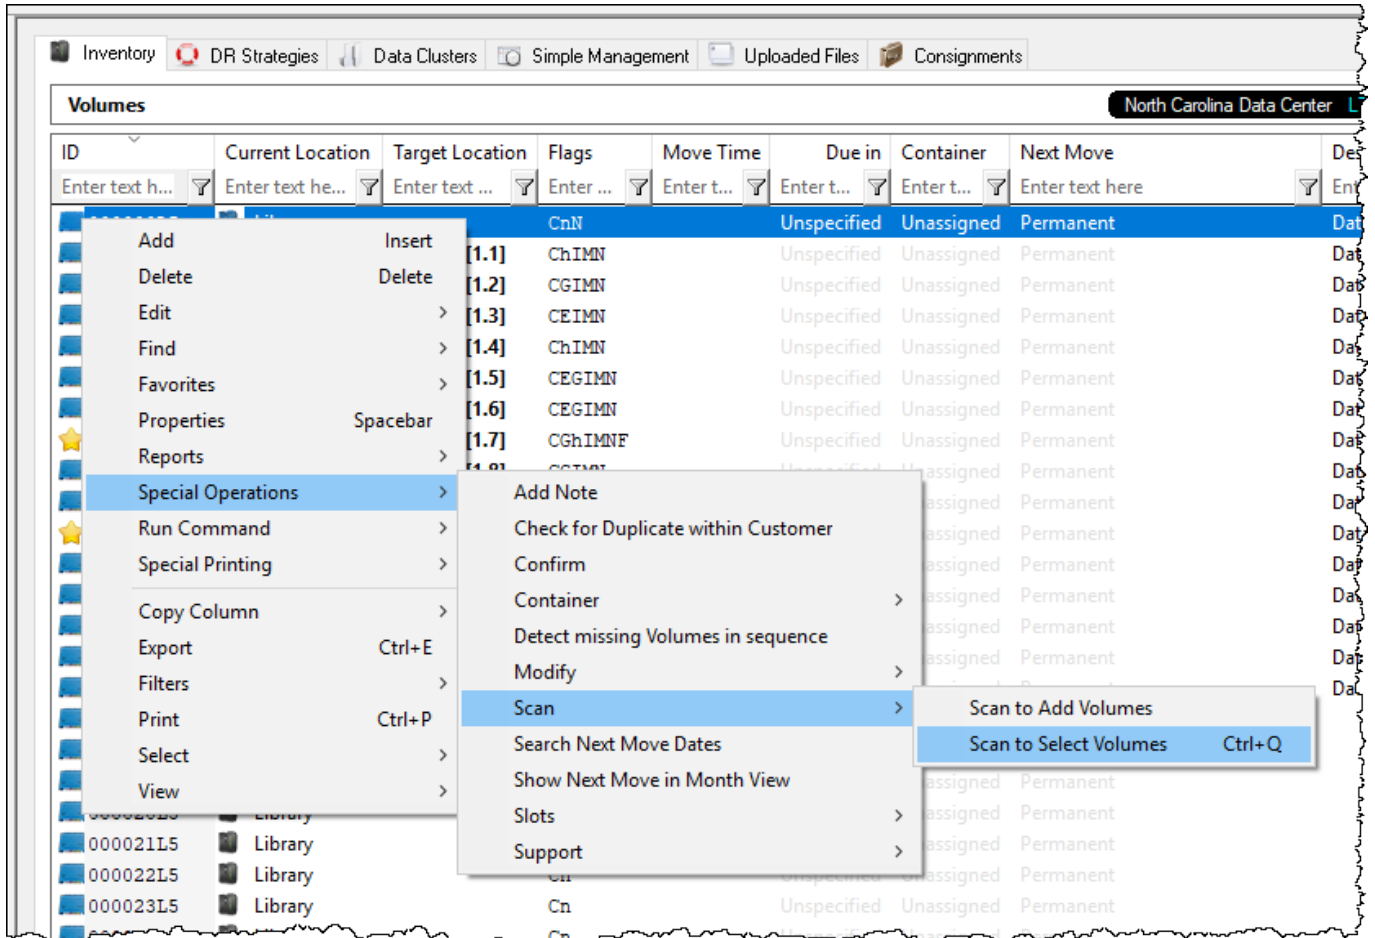

# Scan to Select Volumes

Right-hand click in the Volume Window of TapeMaster.

Select Special Operations → Scan → Scan to Select Volumes.

Scan the **Volumes**, using your preferred **scanning method**, you wish to select.

All **Volumes** present in the inventory will display **Request OK** in the scan window, any **Volumes** not present in the inventory will display **Unknown Volume-ID**.

Exit from the Scan Window by clicking the X at the top right.

If you have any scan errors, the **Failed Operations** window will display the unknown **Volumes**, as well as all successful scans if the Display results that were OK checkbox is checked. From this window you can: