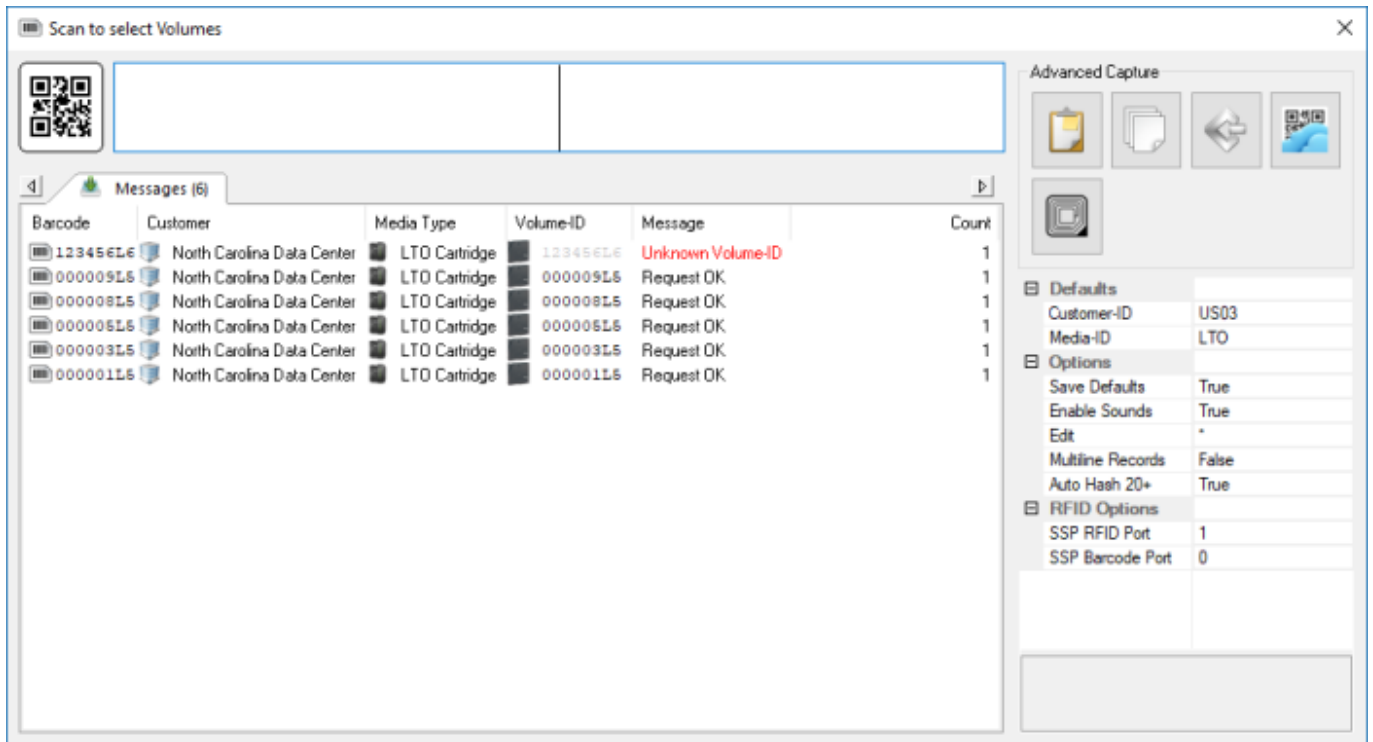

# Scan to Select Volumes

Right-hand click in the Volume Window of TapeMaster.

Select Special Operations → Scan → Scan to Select Volumes.

Scan the **Volumes**, using your preferred **scanning method**, you wish to select.

All **Volumes** present in the inventory will display **Request OK** in the scan window, any **Volumes** not present in the inventory will display **Unknown Volume-ID**.

Exit from the Scan Window by clicking the X at the top right.

If you have any scan errors, the **Failed Operations** window will display the unknown **Volumes**, as well as all successful scans if the Display results that were OK checkbox is checked. From this window you can: