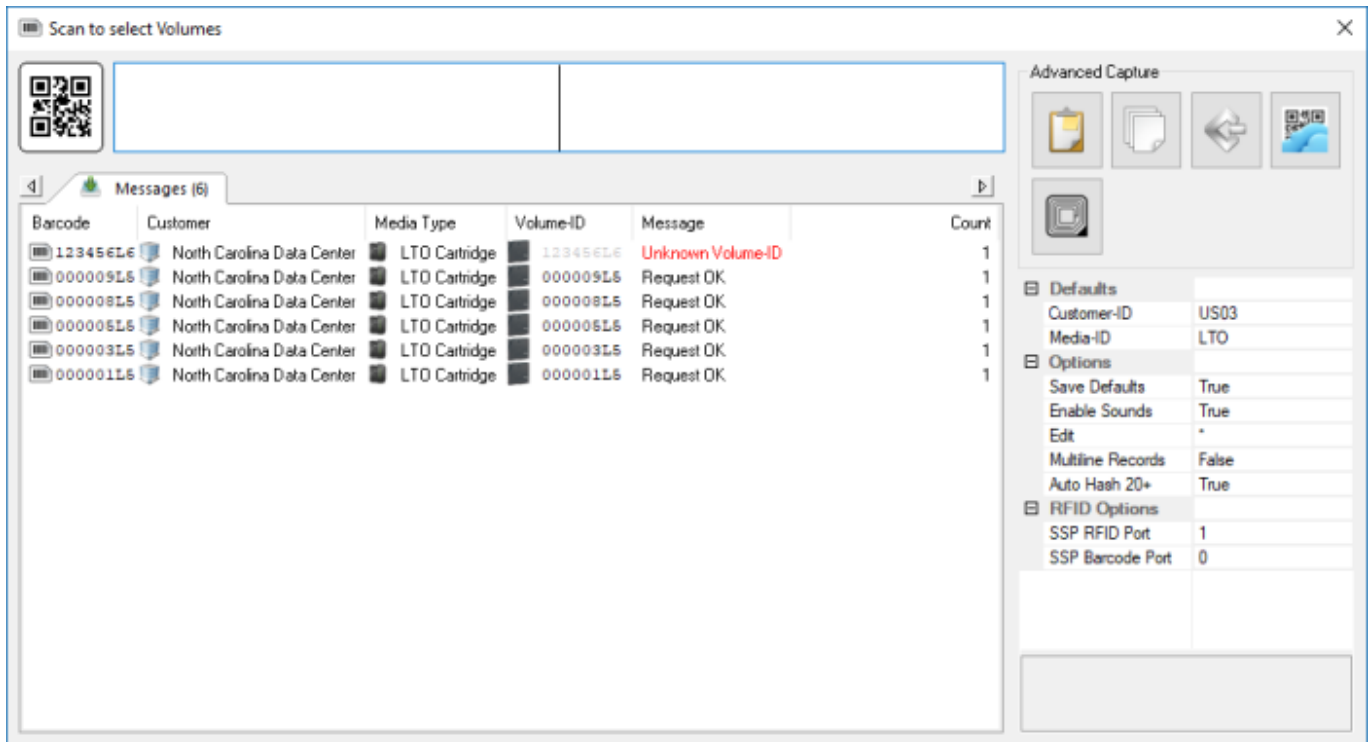

Scan to Select Volumes

Right-hand click in the Volume Window of TapeMaster.

Select Special Operations → Scan → Scan to Select Volumes.

Scan the **Volumes**, using your preferred **scanning method**, you wish to select.

All **Volumes** present in the inventory will display **Request OK** in the scan window, any **Volumes** not present in the inventory will display **Unknown Volume-ID**.

Exit from the Scan Window by clicking the X at the top right.

If you have any scan errors, the **Failed Operations** window will display the unknown **Volumes**, as well as all successful scans if the **Display results that were OK** checkbox is checked. From this window you can: