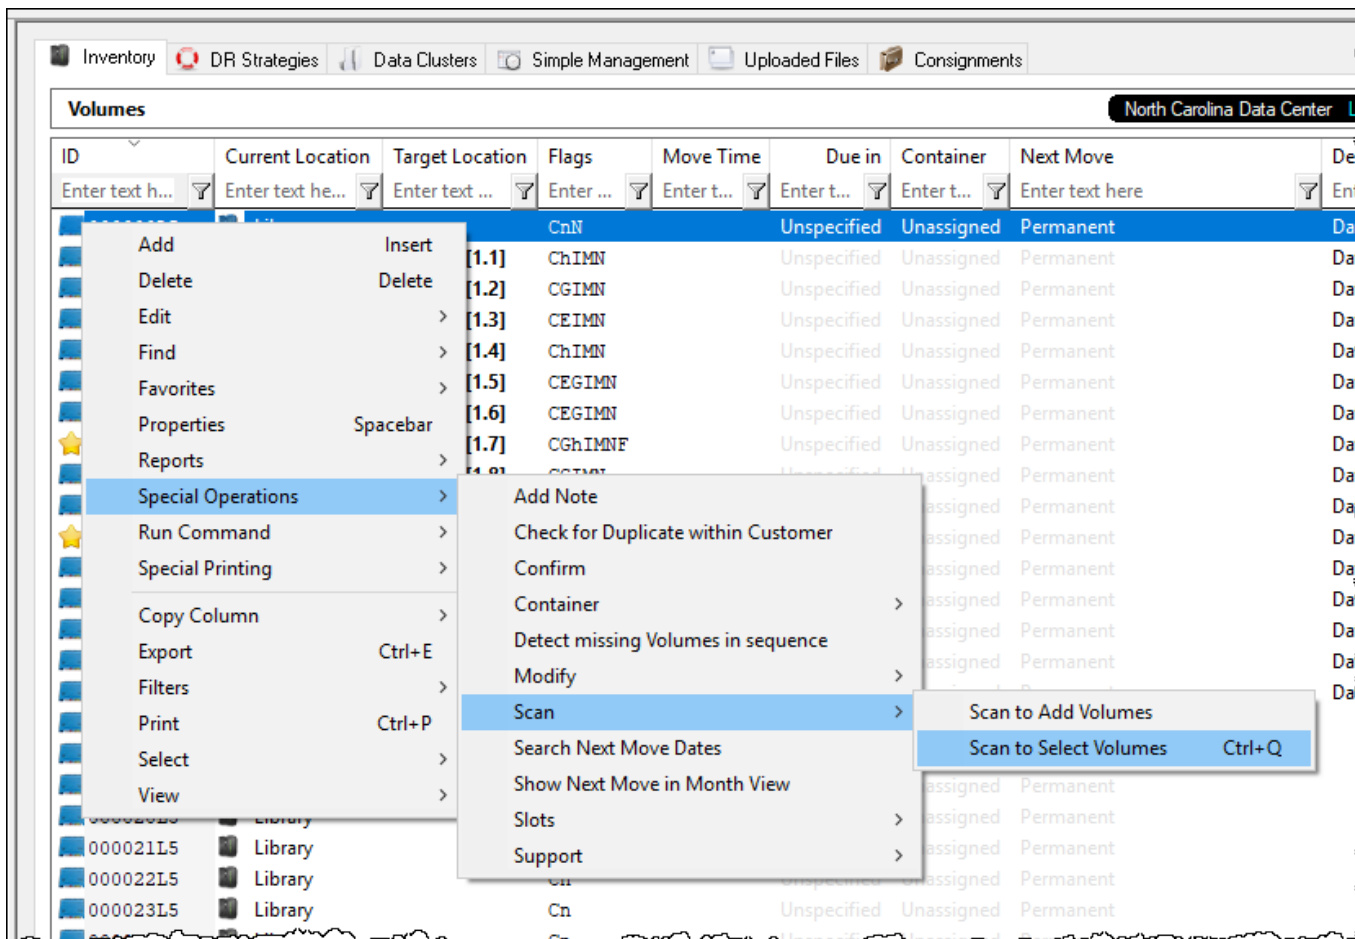

# Scan to Select Volumes

Right-hand click in the Volume Window of TapeMaster.

Select Special Operations → Scan → Scan to Select Volumes.

Scan the **Volumes**, using your preferred **scanning method**, you wish to select.

All **Volumes** present in the inventory will display **Request OK** in the scan window, any **Volumes** not present in the inventory will display **Unknown Volume-ID**.

Exit from the Scan Window by clicking the X at the top right.

If you have any scan errors, the **Failed Operations** window will display the unknown **Volumes**, as well as all successful scans if the Display results that were OK checkbox is checked. From this window you can: