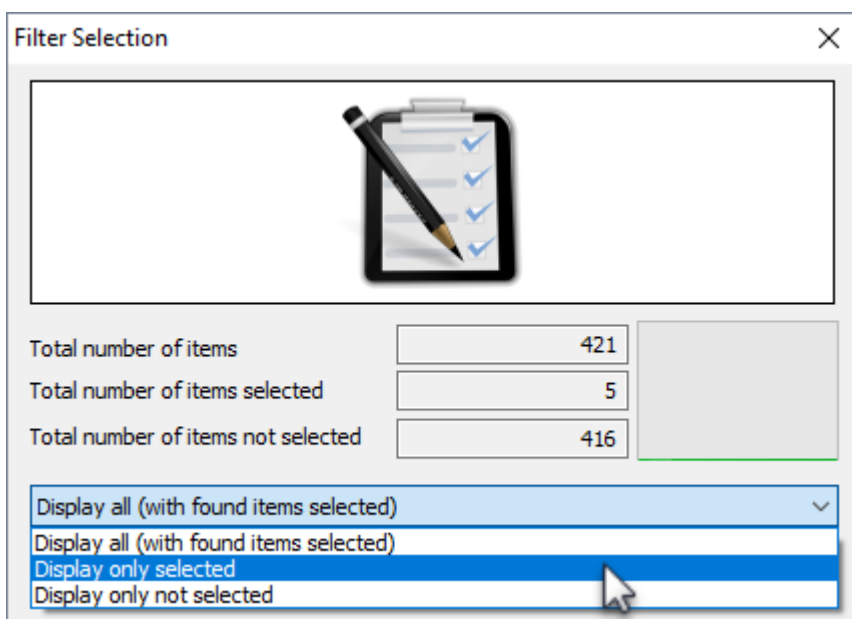

If you have any scan errors, the **Failed Operations** window will display the unknown **Volumes**, as well as all successful scans if the **Display results that were OK** checkbox is checked. From this window you can:

- Copy **Volume-ID's** to clipboard.
- Export **Volume-ID's** to file.

Exit Failed Operations window by clicking OK or X at the top right.

The **Filter Selection** window displays the total number of **Volumes** in the Inventory, the number of **Volumes** selected, the number of **Volumes** not selected and a graphical representation of these figures.

Use the drop-down in the results window select:

- Display all (with found items selected).
- Display only selected.
- Display only not selected.

ID	Current Location	Target Location	Flags	Move Time	Due in	Container
000001L5	Offsite Vault [000002]		aChNOX		Unspecified	US03.CONT.
000003L5	Offsite Vault [000030]		CENOX		Unspecified	Unassigned
000005L5	Offsite Vault [000006]		CDEGNOX		Unspecified	Unassigned
000008L5	Offsite Vault [000004]		CDGNOX		Unspecified	Unassigned
000009L5	Offsite Vault [000009]		CDGNOX		Unspecified	Unassigned