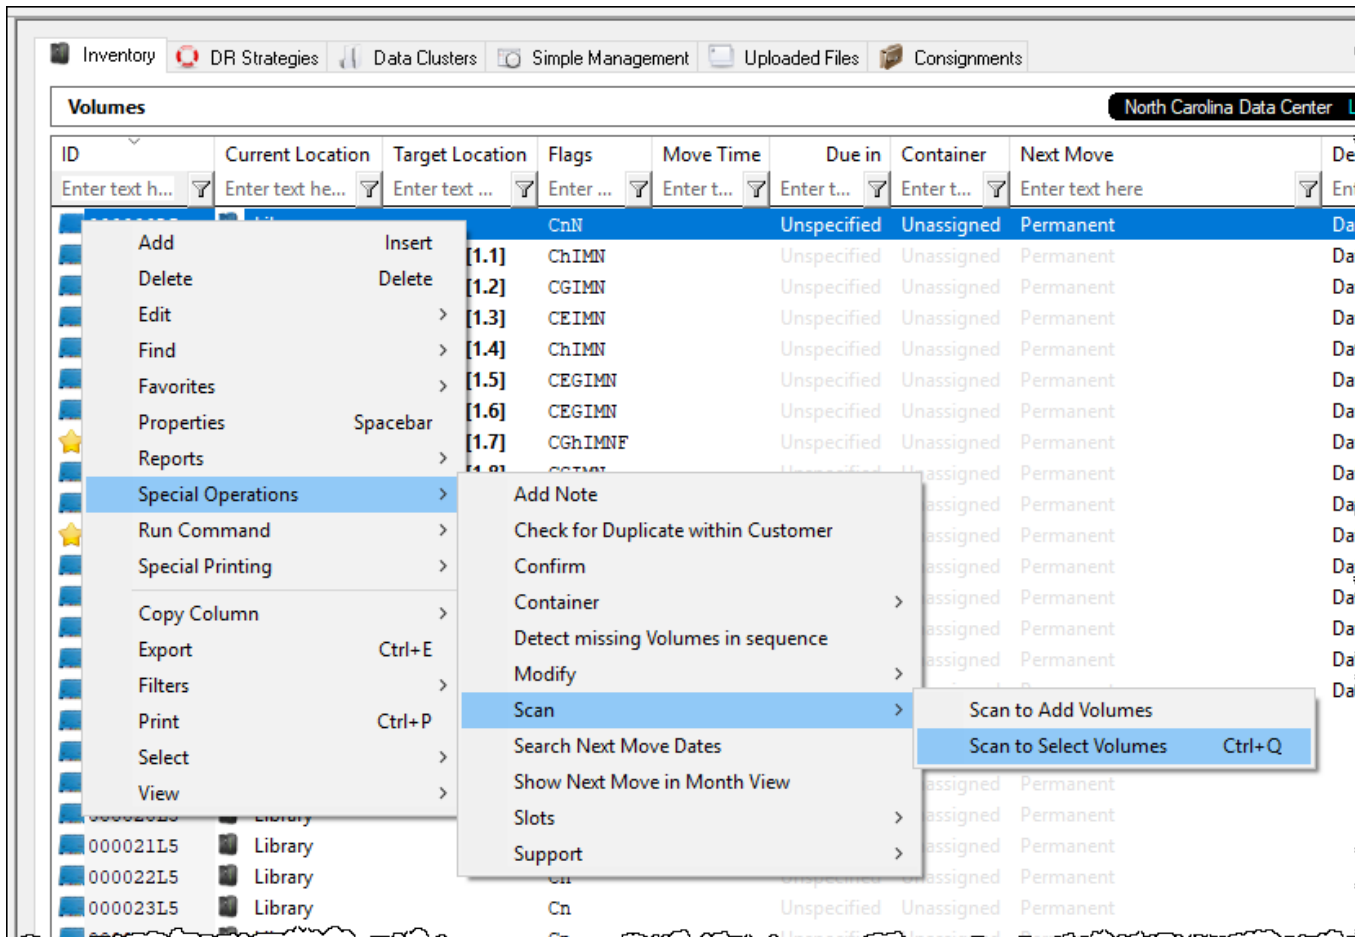

Scan to Select Volumes

Right-hand click in the Volume Window of TapeMaster.

Select Special Operations → Scan → Scan to Select Volumes.

Scan the **Volumes**, using your preferred **scanning method**, you wish to select.

All **Volumes** present in the inventory will display **Request OK** in the scan window, any **Volumes** not present in the inventory will display **Unknown Volume-ID**.

Exit from the Scan Window by clicking the X at the top right.

If you have any scan errors, the **Failed Operations** window will display the unknown **Volumes**, as well as all successful scans if the **Display results that were OK** checkbox is checked. From this window you can: