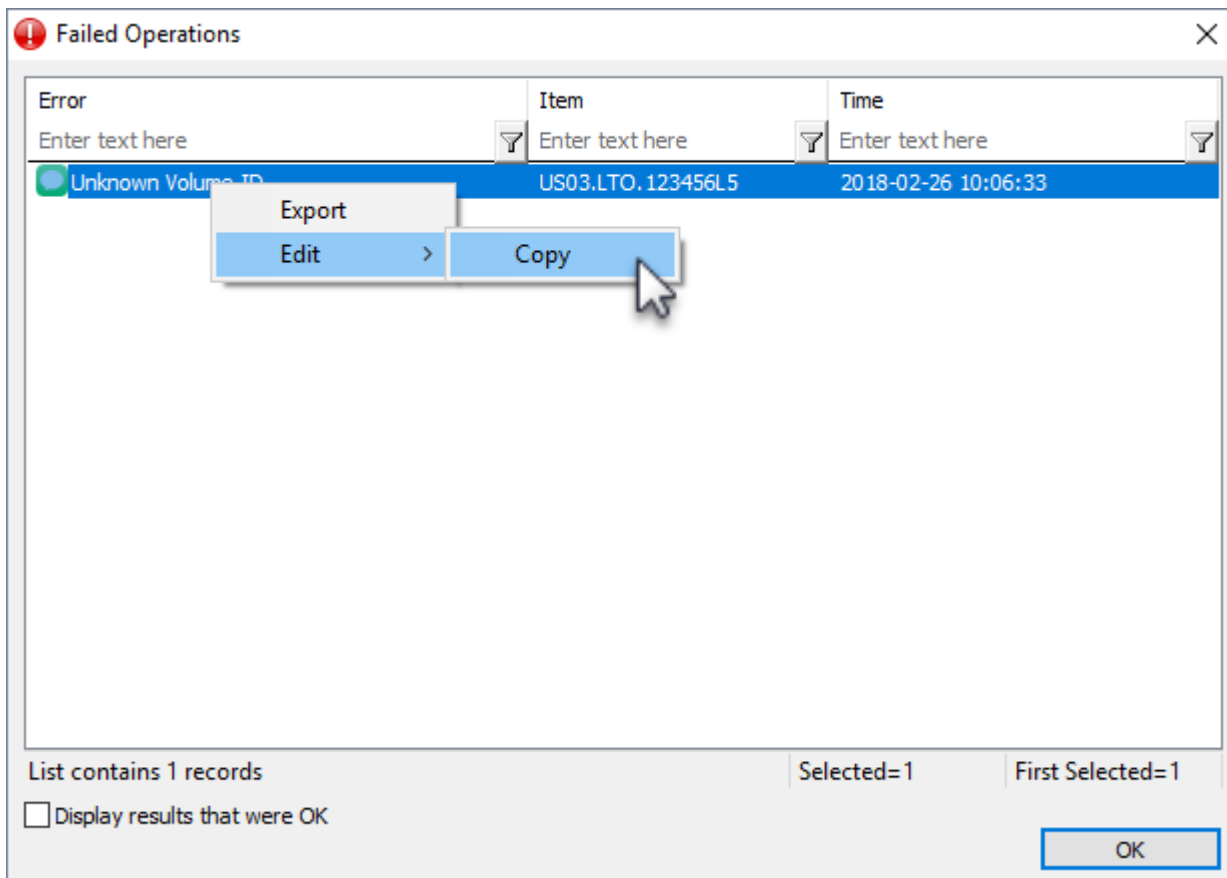

The **Filter Selection** window displays the total number of **Volumes** in the Inventory, the number of **Volumes** selected, the number of **Volumes** not selected and a graphical representation of these figures.

Use the drop-down in the results window select:

- Display all (with found items selected).
- Display only selected.
- Display only not selected.