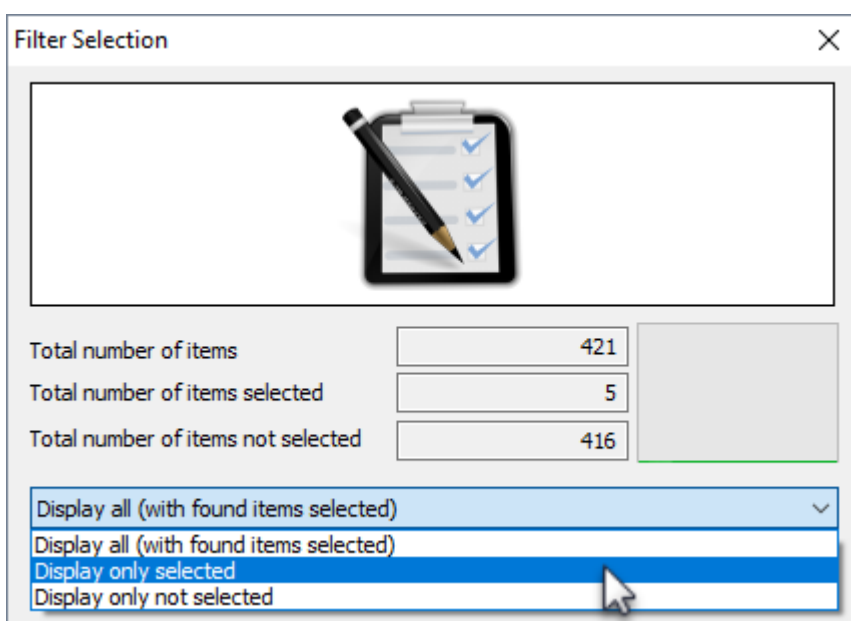

If you have any scan errors, the **Failed Operations** window will display the unknown **Volumes**, as well as all successful scans if the Display results that were OK checkbox is checked. From this window you can:

- Copy **Volume-ID's** to clipboard.
- Export **Volume-ID's** to file.

Exit Failed Operations window by clicking OK or X at the top right.

The **Filter Selection** window displays the total number of **Volumes** in the Inventory, the number of **Volumes** selected, the number of **Volumes** not selected and a graphical representation of these figures.

Use the drop-down in the results window select:

- Display all (with found items selected).
- Display only selected.
- Display only not selected.

ID	Current Location	Target Location	Flags	Move Time	Due in	Container
000001L5	Offsite Vault [000002]		aChNOX		Unspecified	US03.CONT.
000003L5	Offsite Vault [000030]		CENOX		Unspecified	Unassigned
000005L5	Offsite Vault [000006]		CDEGNOX		Unspecified	Unassigned
000008L5	Offsite Vault [000004]		CDGNOX		Unspecified	Unassigned
000009L5	Offsite Vault [000009]		CDGNOX		Unspecified	Unassigned