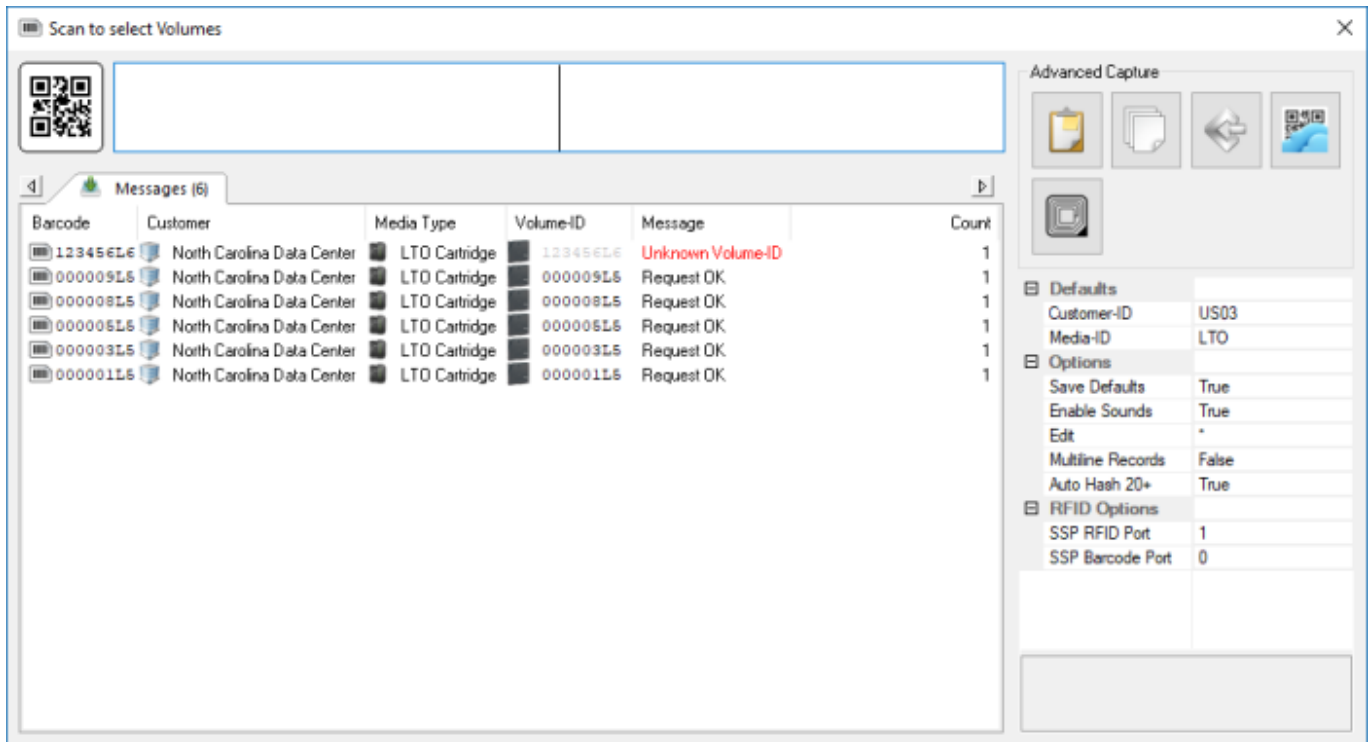

# Scan to Select Volumes

Right-hand click in the Volume Window of TapeMaster.

Select Special Operations → Scan → Scan to Select Volumes.

Scan the **Volumes**, using your preferred **scanning method**, you wish to select.

All **Volumes** present in the inventory will display **Request OK** in the scan window, any **Volumes** not present in the inventory will display **Unknown Volume-ID**.

Exit from the Scan Window by clicking the X at the top right.

If you have any scan errors, the **Failed Operations** window will display the unknown **Volumes**, as well as all successful scans if the Display results that were OK checkbox is checked. From this window you can: