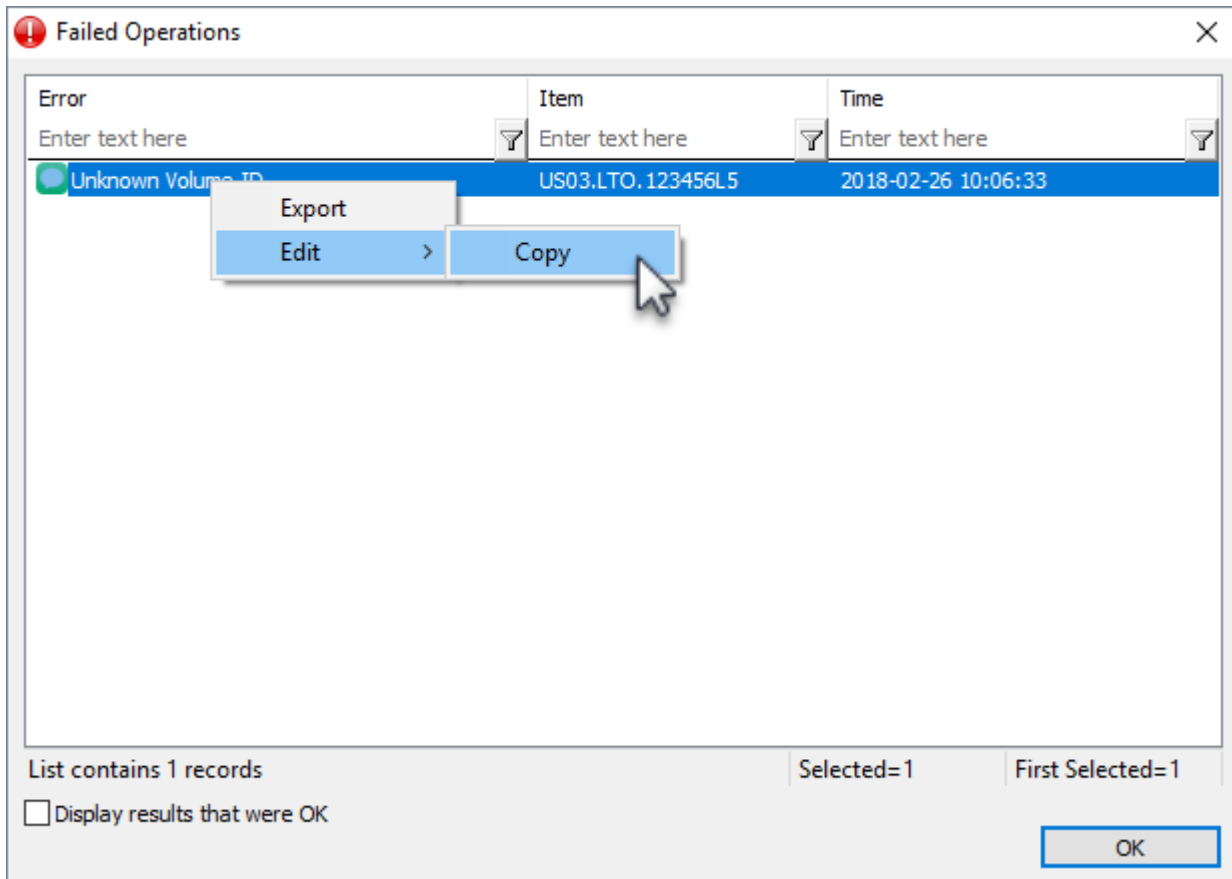

The **Filter Selection** window displays the total number of **Volumes** in the Inventory, the number of **Volumes** selected, the number of **Volumes** not selected and a graphical representation of these figures.

Use the drop-down in the results window select:

- Display all (with found items selected).
- Display only selected.
- Display only not selected.