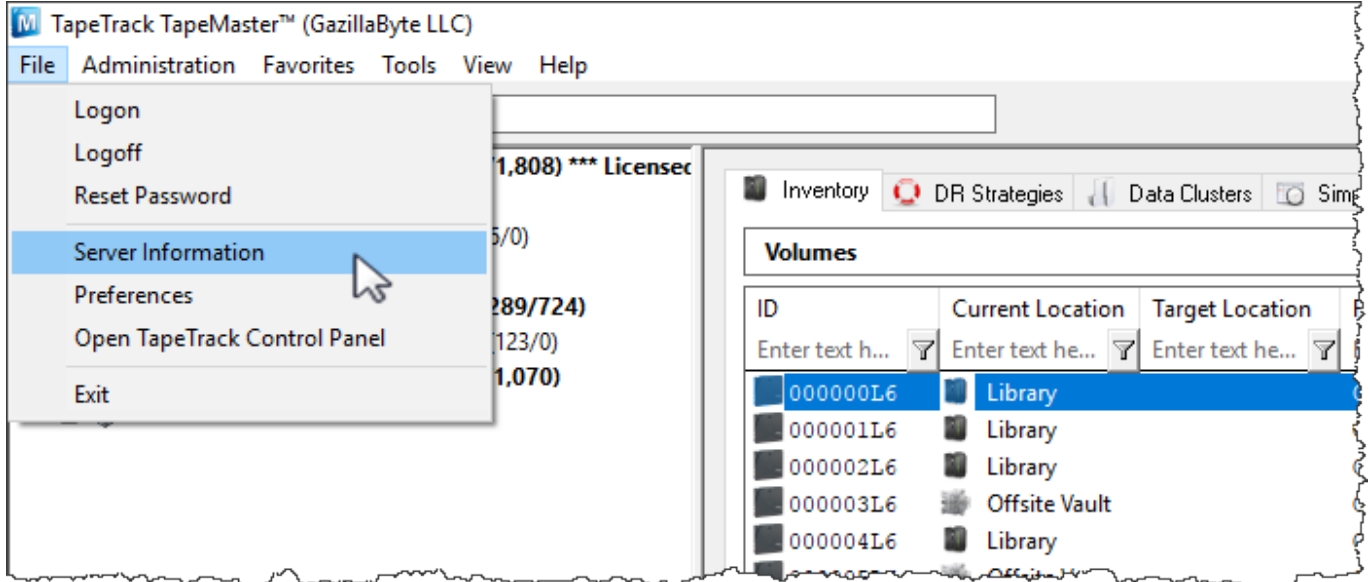

# Server Information

The Server Information Window displays details of the server and the current connection.

To open the Server Information window select, from the main menu, File → Server Information.

## Server Information Window

The screenshot shows a window titled "Server Information" with a close button in the top right corner. At the top center is a blue globe icon with a network cable plugged into it. Below this are four panels:

An "OK" button is located at the bottom right of the window.

There are four different panels in the **Server Information Window**:

- **Server Details:** The Server Information as defined by [Framework Server License](#):
  - **Owner** name of TapeTrack Software
  - **Description** of TapeTrack Software
  - **Version** of TapeTrack Software currently installed.
- **Server Runtime Details:**
  - **Process-ID**
  - **Current Time**
  - **Start Time**
  - **Uptime**
- **Current User Information:** Displays information on the current User.
  - **User-ID**
  - **User Name**
  - **User Email**
- **Server Details:** Displays connection information pertaining to the current session.
  - **Requests**