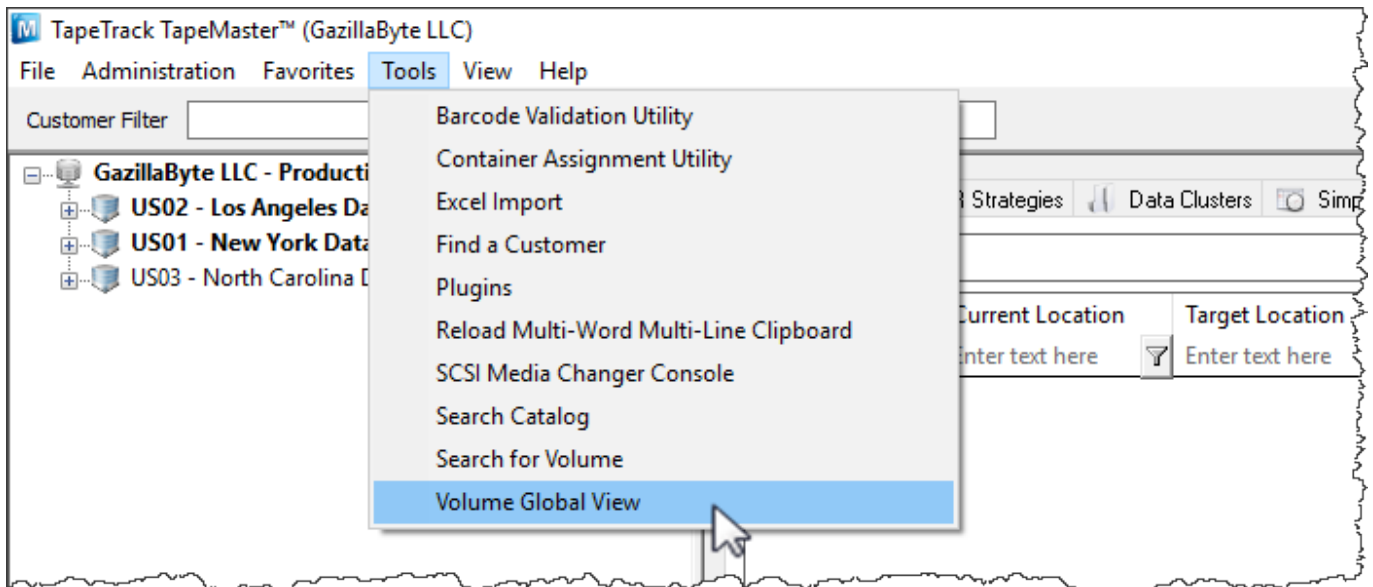

The **Global View Scope** window opens with wildcard (*) values for each search field by default which will include every volume within TapeTrack in the report.

The output results can be focused at this stage if a more refined report is preferred by using [String Filters](#) on the Customer ID or Description field and/or the Media ID or Description field.