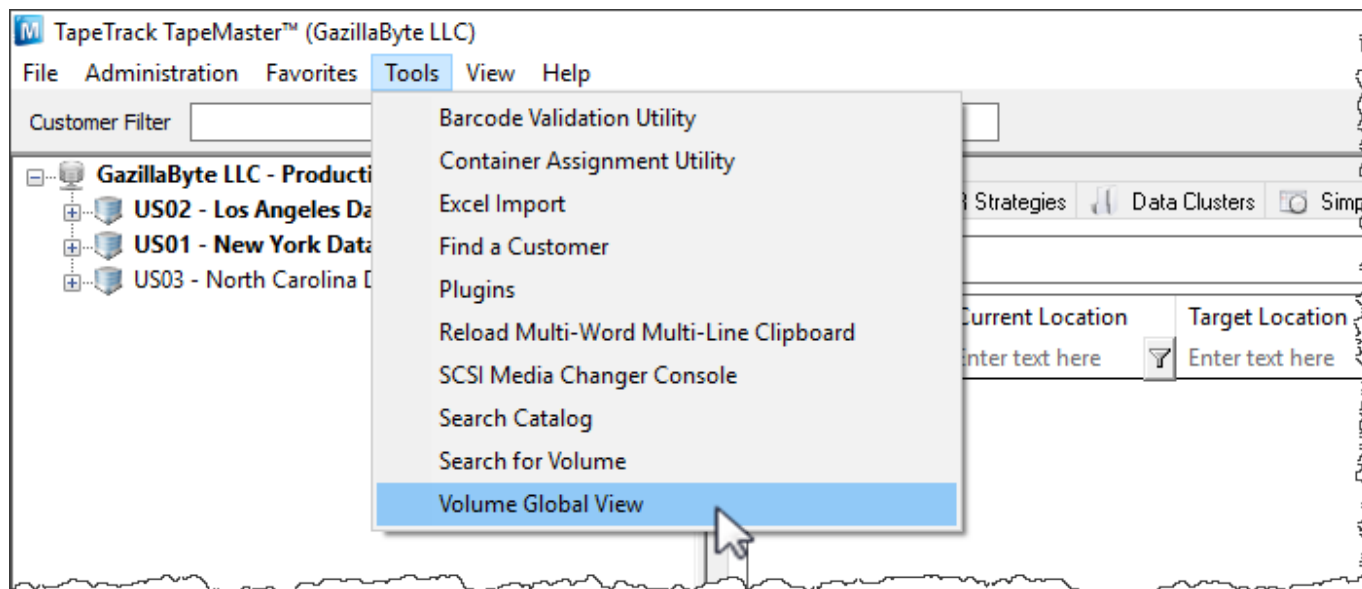

Volume Global View

Volume Global View allows you to view and/or search [volumes](#) across all [customers](#) and [media](#) types within the one report.

To open **Volume Global View** select from the main menu Tools → Volume Global View.

The **Global View Scope** window opens with wildcard (*) values for each search field by default which will include every volume within TapeTrack in the report.

The output results can be focused at this stage if a more refined report is preferred by using [String Filters](#) on the Customer ID or Description field and/or the Media ID or Description field.