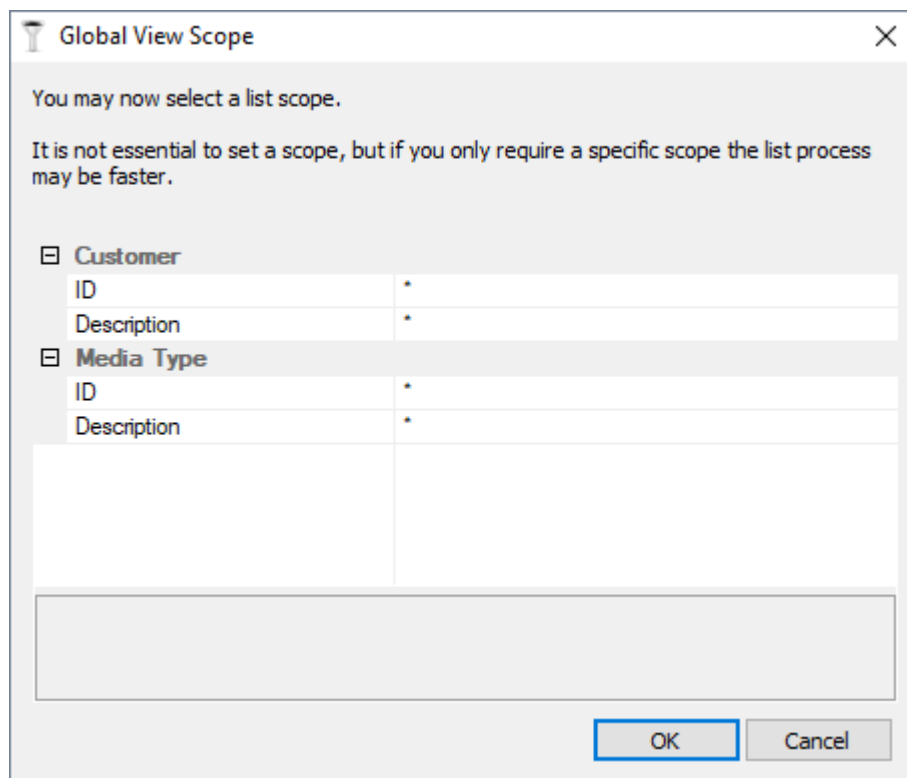

Volume Global View

Volume Global View allows you to view and/or search [volumes](#) across all [customers](#) and [media](#) types within the one report.

To open **Volume Global View** select from the main menu Tools → Volume Global View.

The **Global View Scope** window opens with wildcard (*) values for each search field by default which will include every volume within TapeTrack in the report.

The output results can be focused at this stage if a more refined report is preferred by using [String Filters](#) on the Customer ID or Description field and/or the Media ID or Description field.