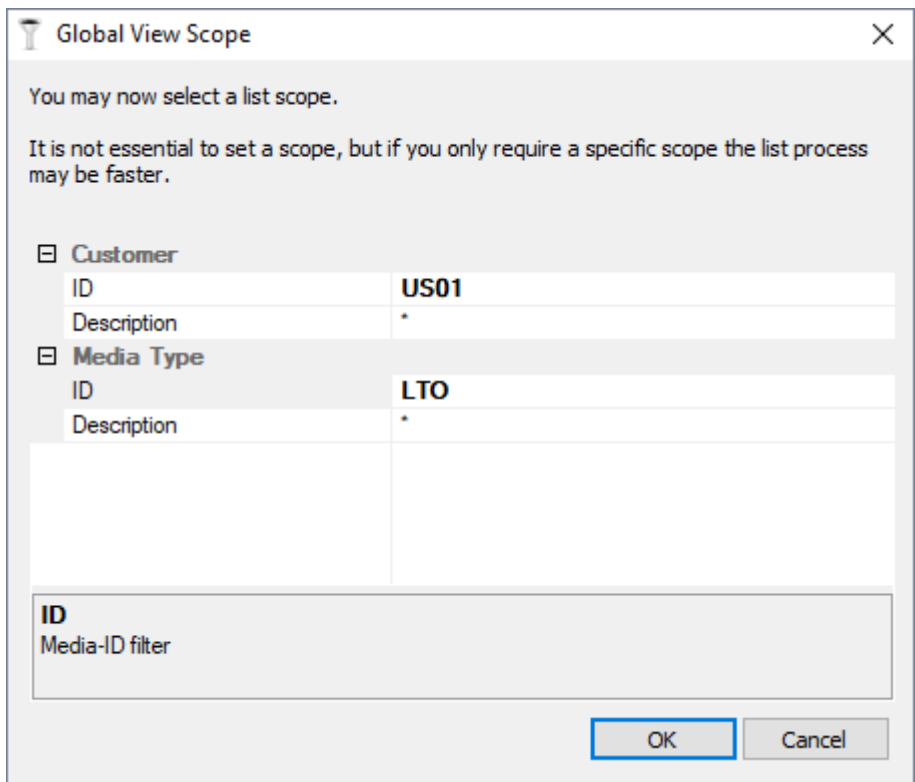

Volume Global View

Volume Global View allows you to view and/or search [volumes](#) across all [customers](#) and [media](#) types within the one report.

To open **Volume Global View** select from the main menu Tools → Volume Global View.

The **Global View Scope** window opens with wildcard (*) values for each search field by default which will include every volume within TapeTrack in the report.

The output results can be focused at this stage if a more refined report is preferred by using [String Filters](#) on the Customer ID or Description field and/or the Media ID or Description field.

Click OK to continue to the **Volume Global View**.

The left of the window displays:

- **Statistics**
 - Customer Total: Number of Customer ID's
 - Media Type Total: Number of unique Media types (Each Customers LTO media type counted as one type).
 - Repository Total: Number or unique Repositories (Each Customers OFFS repository type counted as one type).
 - Volume Total: Number of volumes across all Customer ID's.
- **Customer Subtotals:** Total number of volumes per Customer ID.
- **Media Subtotals:** Volume subtotals grouped by Media type.
- **Repository Subtotals:** Volume subtotals grouped by Repository type.

The right of the widow displays the:

- Volume ID
- Description
- Customer ID
- Customer Description
- Media ID
- Media Description
- Repository ID
- Repository Description
- Flags
- Next Move Date
- Last Move Date
- Expiry Date
- Last Write Date