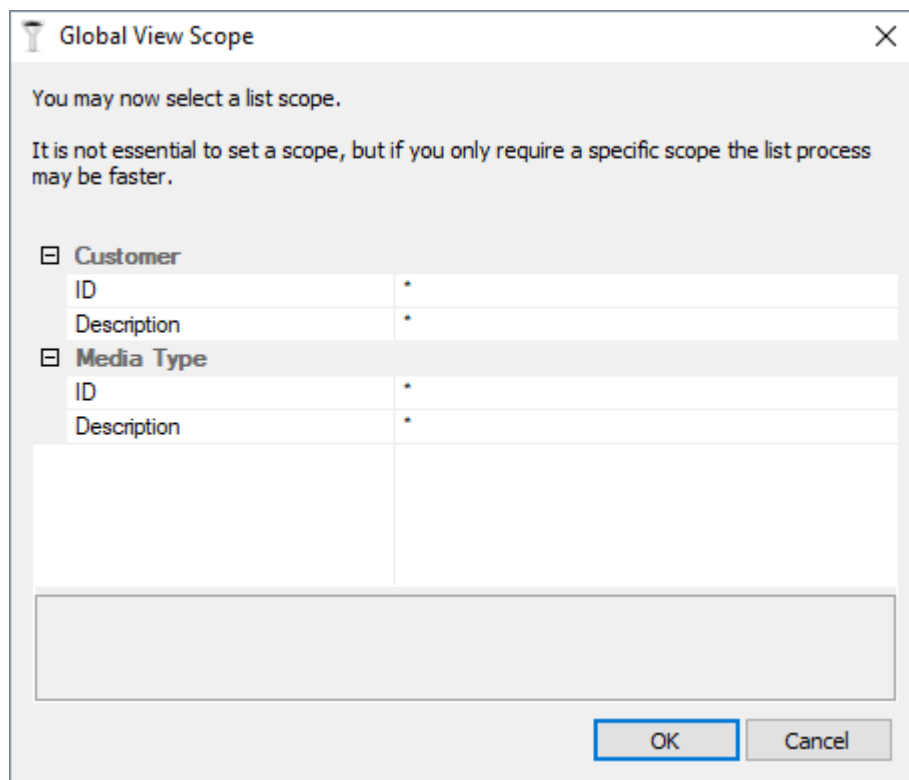

Volume Global View

Volume Global View allows you to view and/or search [volumes](#) across all [customers](#) and [media](#) types within the one report.

To open **Volume Global View** select from the main menu Tools → Volume Global View.

The **Global View Scope** window opens with wildcard (*) values for each search field by default which will include every volume within TapeTrack in the report.

The output results can be focused at this stage if a more refined report is preferred by using [String Filters](#) on the Customer ID or Description field and/or the Media ID or Description field.