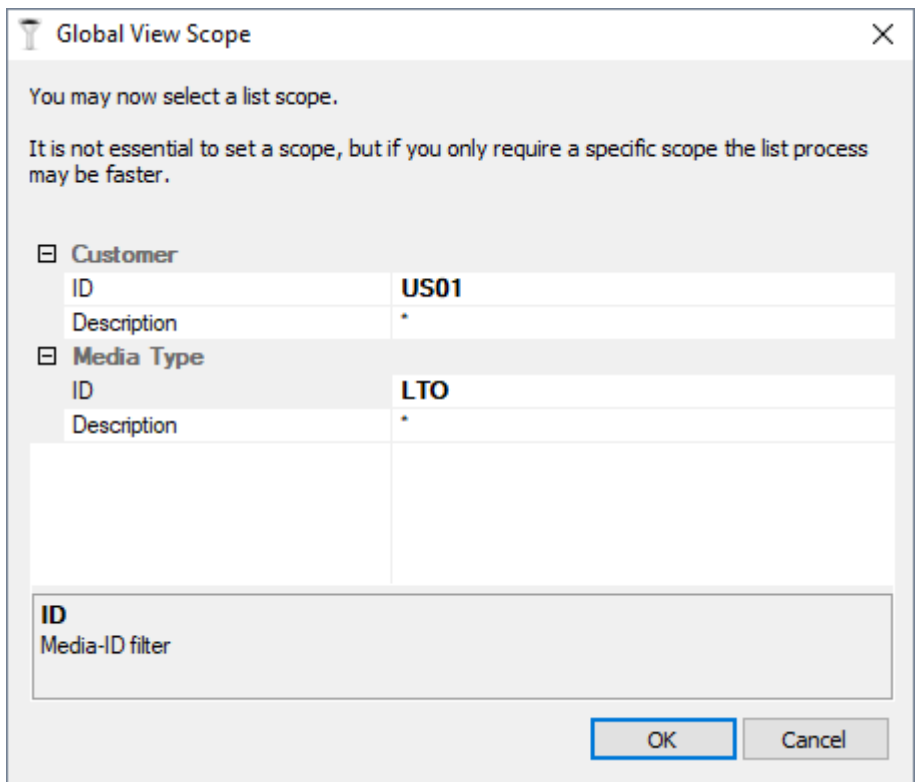

Volume Global View

Volume Global View allows you to view and/or search [volumes](#) across all [customers](#) and [media](#) types within the one report.

To open **Volume Global View** select from the main menu Tools → Volume Global View.

The **Global View Scope** window opens with wildcard (*) values for each search field by default which will include every volume within TapeTrack in the report.

The output results can be focused at this stage if a more refined report is preferred by using [String Filters](#) on the Customer ID or Description field and/or the Media ID or Description field.

The right of the widow displays the:

- Volume ID
- Description
- Customer ID
- Customer Description
- Media ID
- Media Description
- Repository ID
- Repository Description
- Flags
- Next Move Date
- Last Move Date
- Expiry Date
- Last Write Date