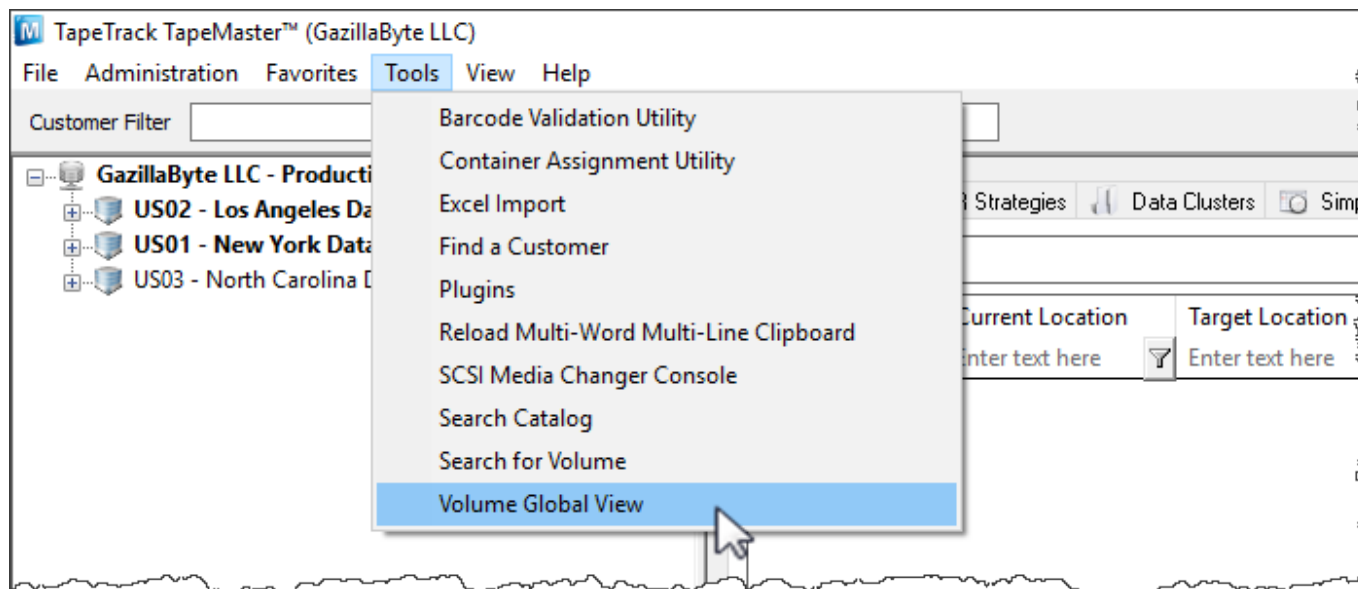

The **Global View Scope** window opens with wildcard (*) values for each search field by default which will include every volume within TapeTrack in the report.

The output results can be focused at this stage if a more refined report is preferred by using [String Filters](#) on the Customer ID or Description field and/or the Media ID or Description field.