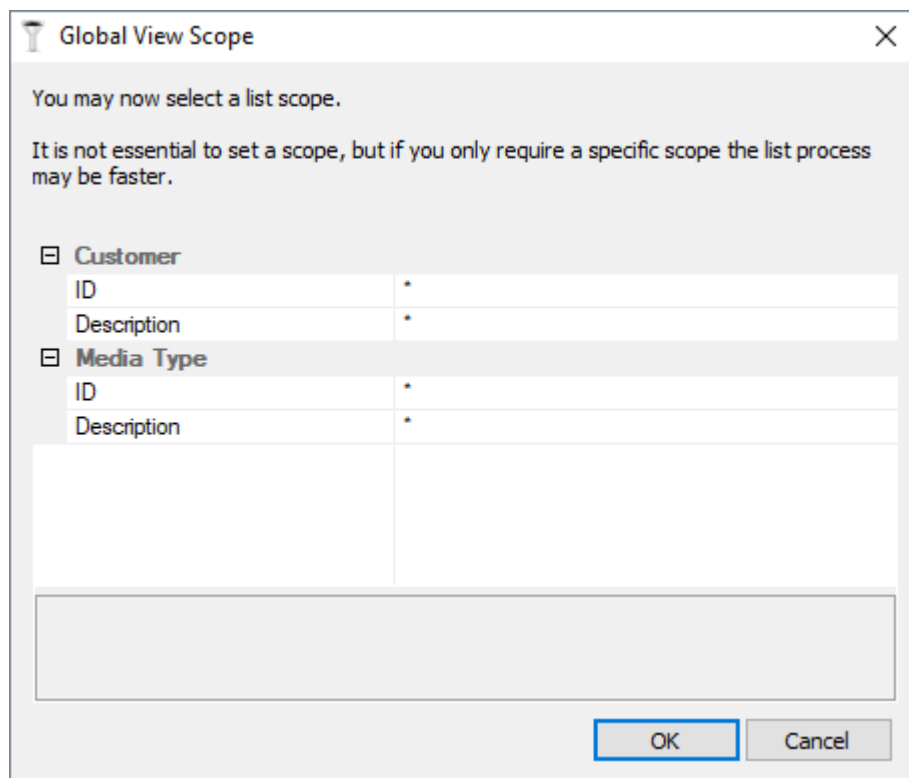

Volume Global View

Volume Global View allows you to view and/or search [volumes](#) across all [customers](#) and [media](#) types within the one report.

To open **Volume Global View** select from the main menu Tools → Volume Global View.

The **Global View Scope** window opens with wildcard (*) values for each search field by default which will include every volume within TapeTrack in the report.

The output results can be focused at this stage if a more refined report is preferred by using [String Filters](#) on the Customer ID or Description field and/or the Media ID or Description field.