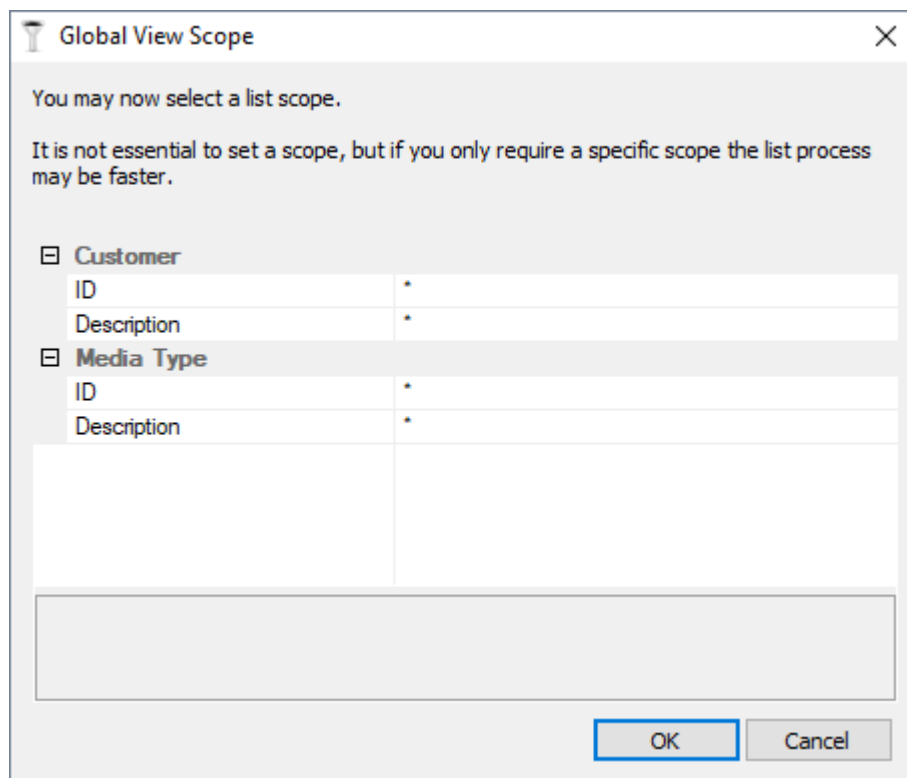

The **Global View Scope** window opens with wildcard (*) values for each search field by default which will include every volume within TapeTrack in the report.

The output results can be focused at this stage if a more refined report is preferred by using [String Filters](#) on the Customer ID or Description field and/or the Media ID or Description field.