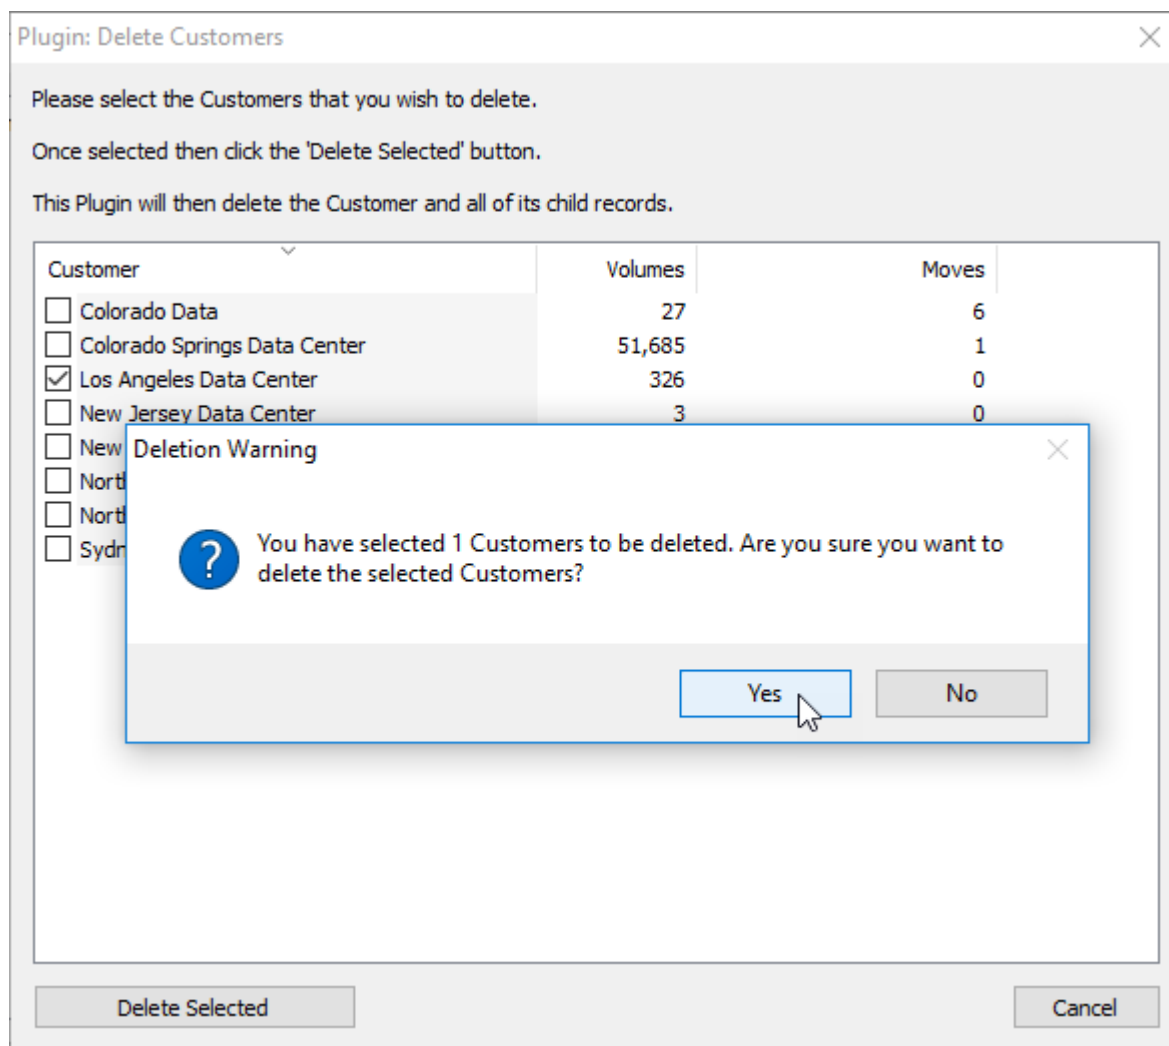

Template Repository

- **Customer:** Enter the Customer you want to clone the Repository from.
- **Media:** Enter the Media type to duplicate.
- **Repository:** Enter the Repository-ID.

Target(S)

- **Customer:** Enter the Customer you want to clone the Repository to.
- **Media:** Enter the Media type that will be duplicated.

When you have finished filling in the details click Clone to complete.

Customer Deletion Utility

The Customer Deletion Utility will delete the selected Customer along with all its dependencies.

Repository Rename Utility