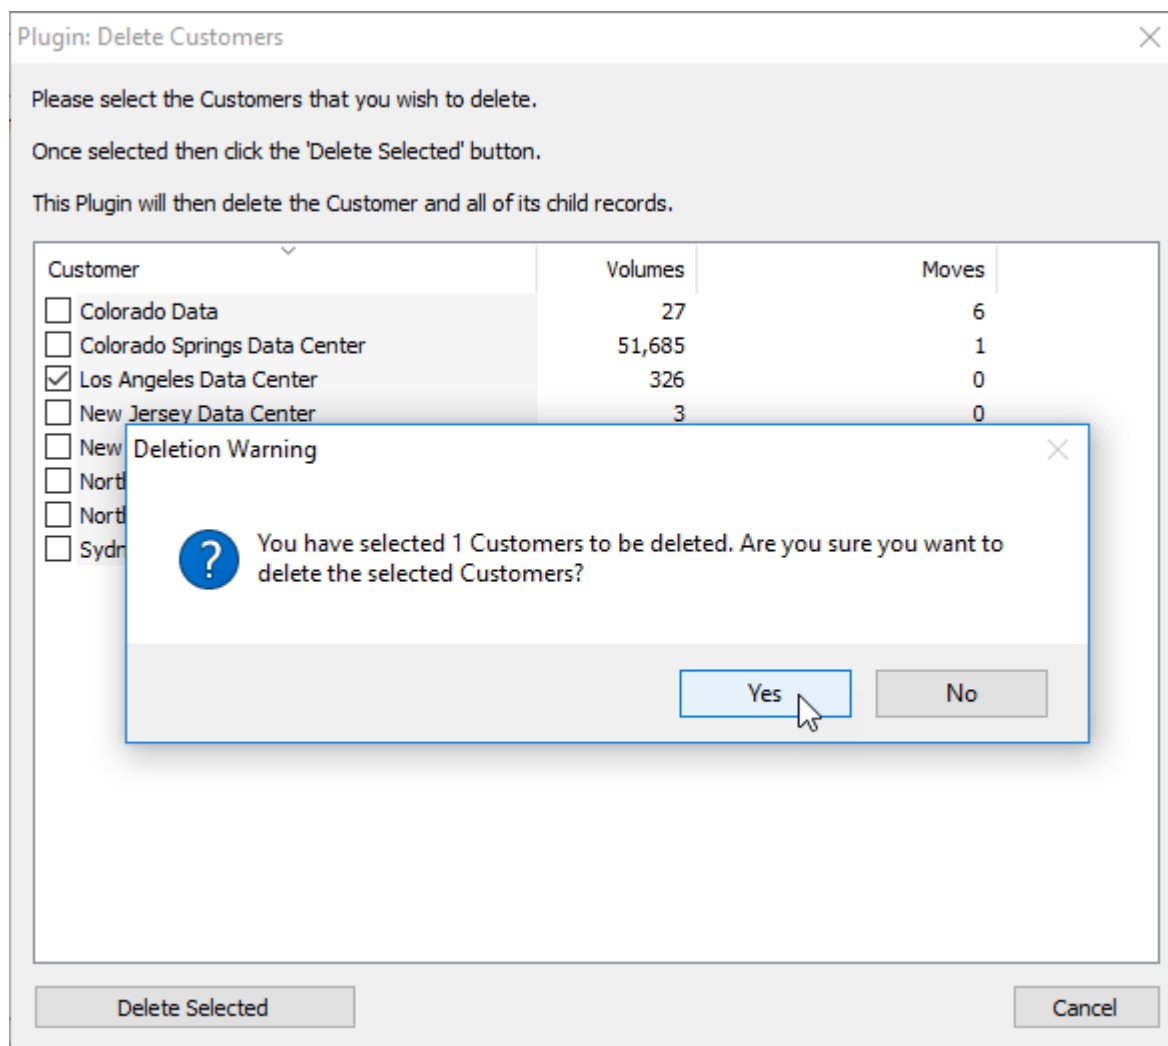

Template Repository

- **Customer:** Enter the Customer you want to clone the Repository from.
- **Media:** Enter the Media type to duplicate.
- **Repository:** Enter the Repository-ID.

Target(S)

- **Customer:** Enter the Customer you want to clone the Repository to.
- **Media:** Enter the Media type that will be duplicated.

When you have finished filling in the details click Clone to complete.

Customer Deletion Utility

The Customer Deletion Utility will delete the selected Customer along with all its dependencies.

Repository Rename Utility