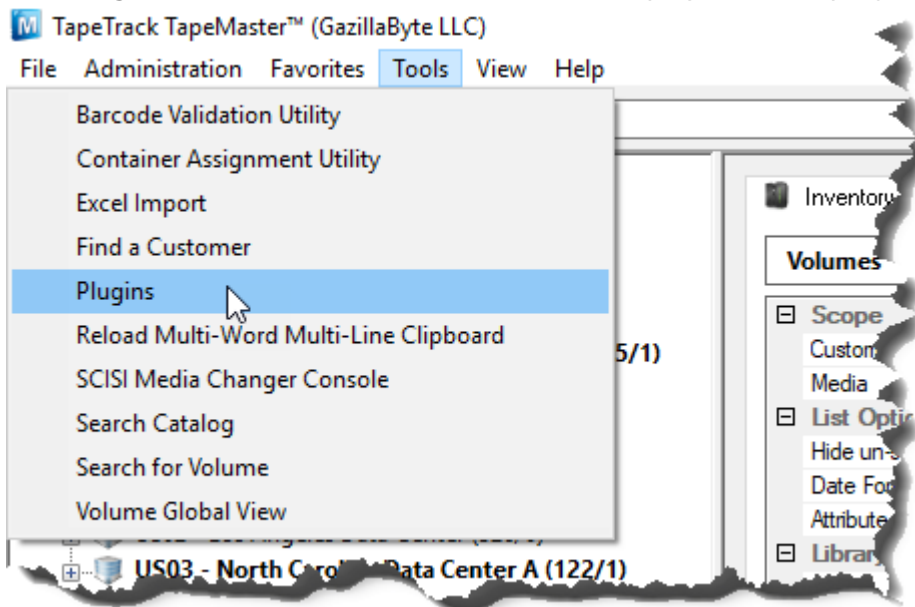

Plugins

Only Users with TapeMaster rights will be able to perform tasks with the Plugin tool.

The **Plugins** window under the **Tools** menu displays a list of plugins currently installed in TapeTrack.

There are three built-in plugins that come with each TapeMaster install. They are:

- **Clone Repository Utility**: Duplicates a Repository and puts it in another Customer.
- **Customer Deletion Utility**: Will delete a Customer and all of the Media Types, Repositories, and Volumes.
- **Repository Rename Utility**: Will change a Repository-ID and move all Volumes from the old Repository-ID to the new one.