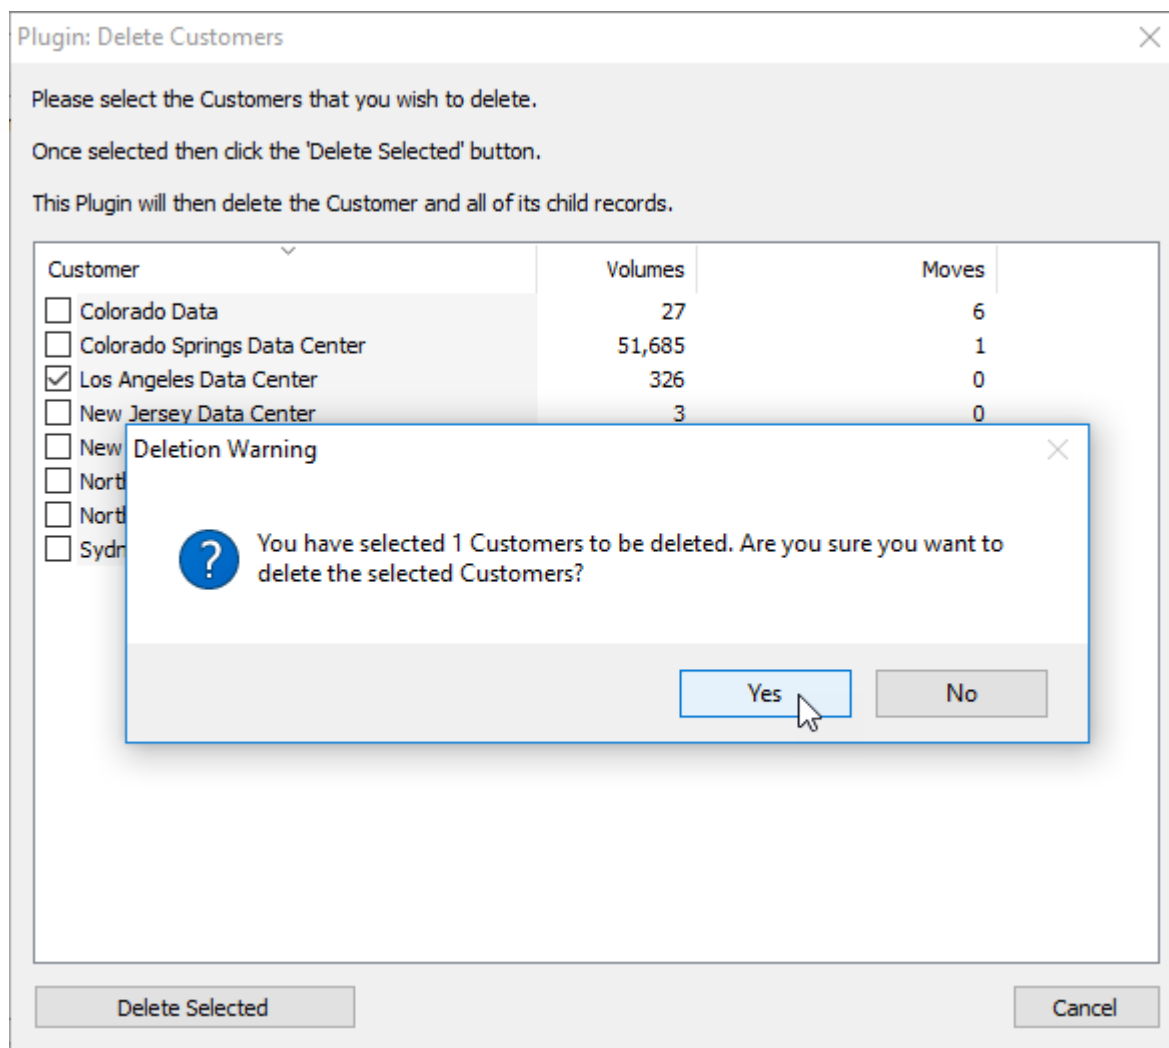

Template Repository

- **Customer:** Enter the Customer you want to clone the Repository from.
- **Media:** Enter the Media type to duplicate.
- **Repository:** Enter the Repository-ID.

Target(S)

- **Customer:** Enter the Customer you want to clone the Repository to.
- **Media:** Enter the Media type that will be duplicated.

When you have finished filling in the details click Clone to complete.

Customer Deletion Utility

The Customer Deletion Utility will delete the selected Customer along with all its dependencies.

Repository Rename Utility