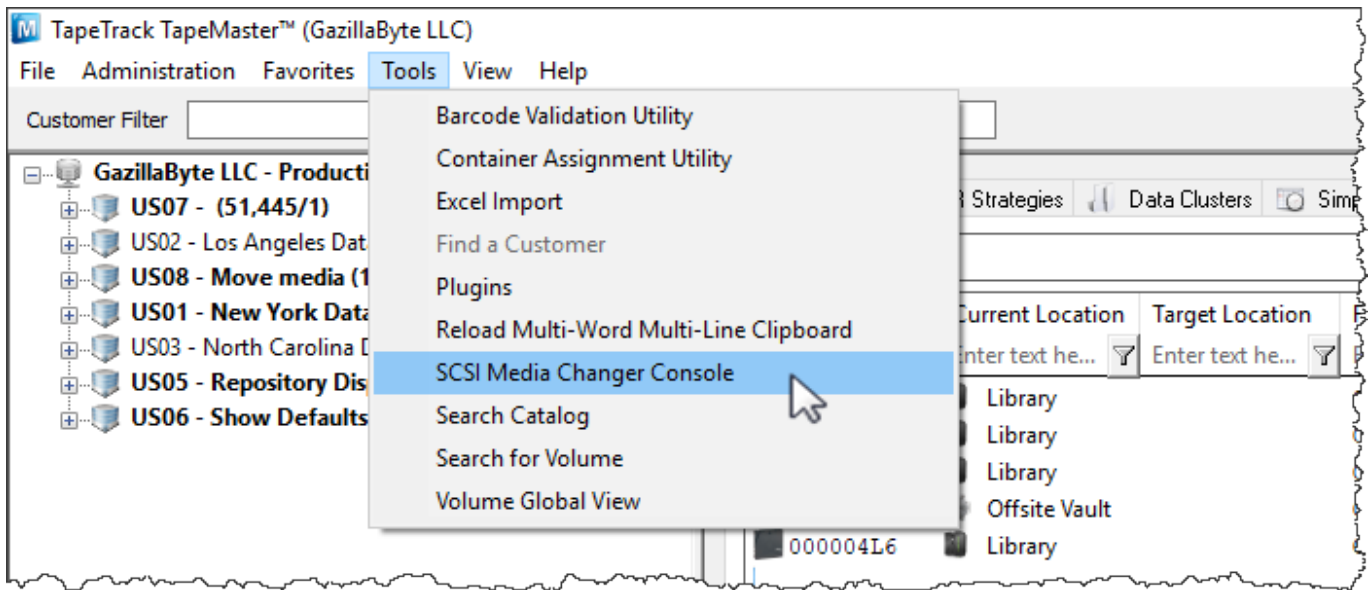

# SCSI Media Changer Console

From: <https://rtfm.tapetrack.com/> - **TapeTrack Documentation**

Permanent link: [https://rtfm.tapetrack.com/master/tools\\_scsi\\_console?rev=1508892066](https://rtfm.tapetrack.com/master/tools_scsi_console?rev=1508892066)