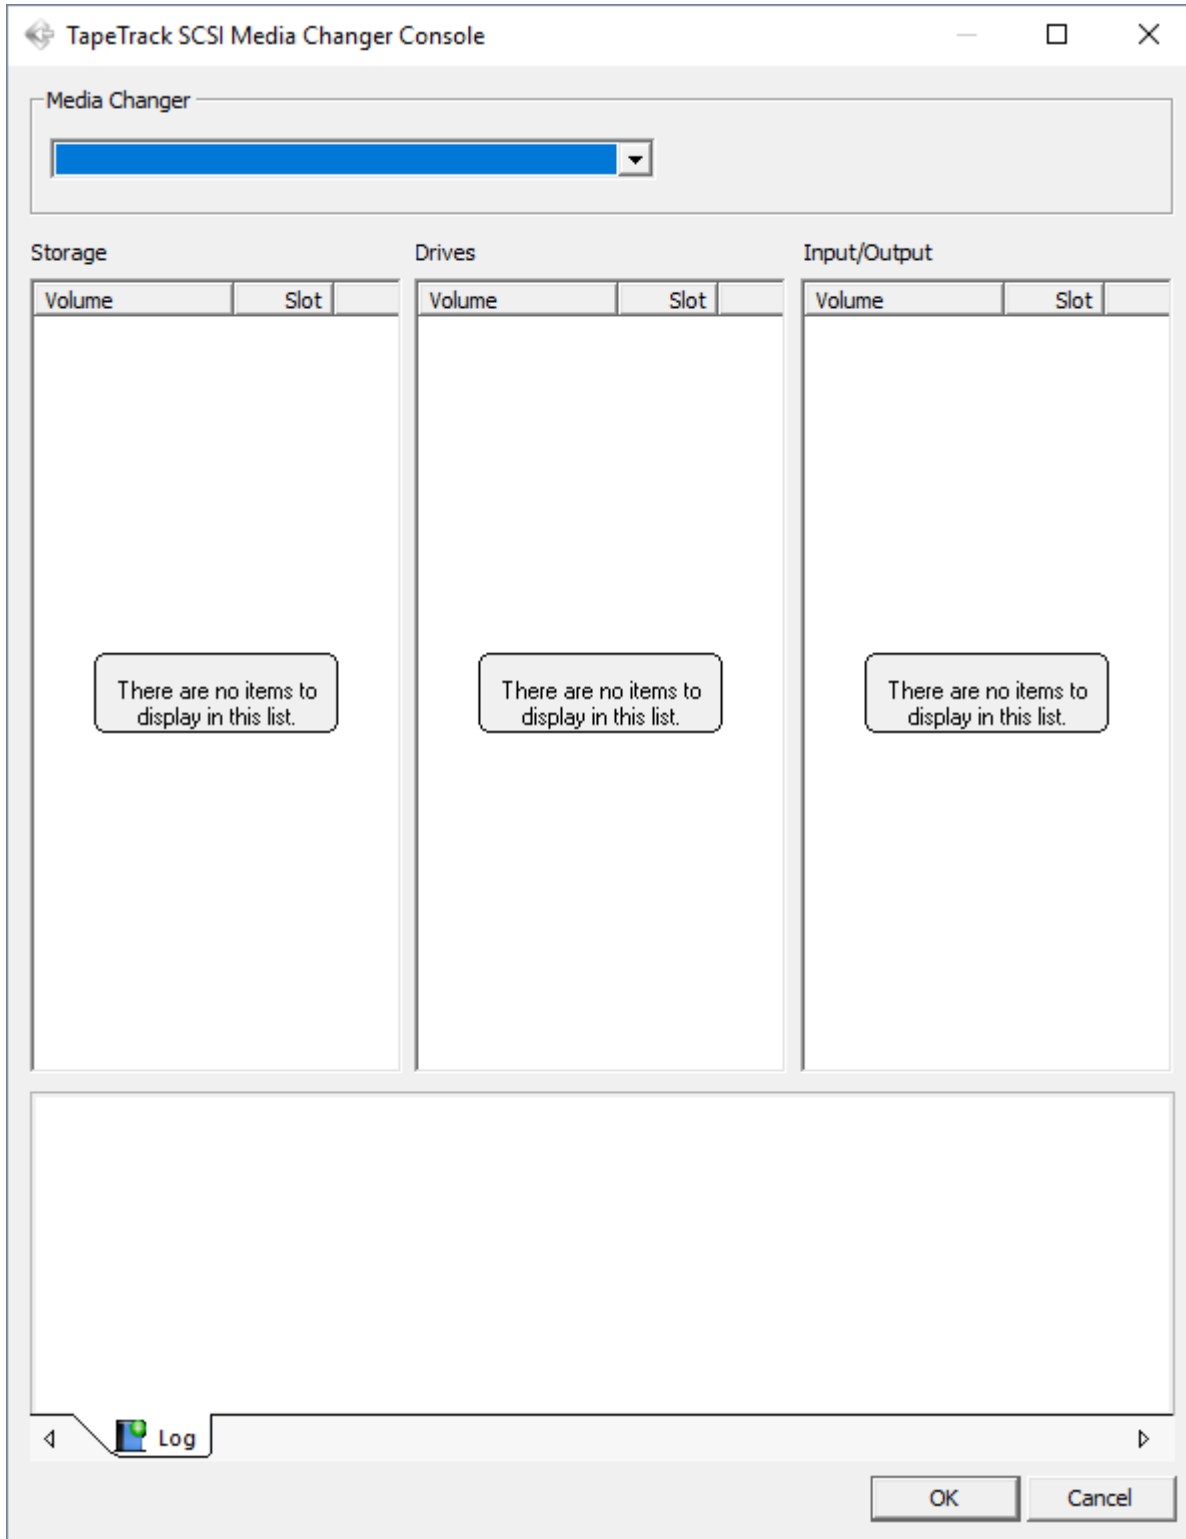

# SCSI Media Changer Console

From: <https://rtfm.tapetrack.com/> - **TapeTrack Documentation**

Permanent link: [https://rtfm.tapetrack.com/master/tools\\_scsi\\_console?rev=1508892066](https://rtfm.tapetrack.com/master/tools_scsi_console?rev=1508892066)