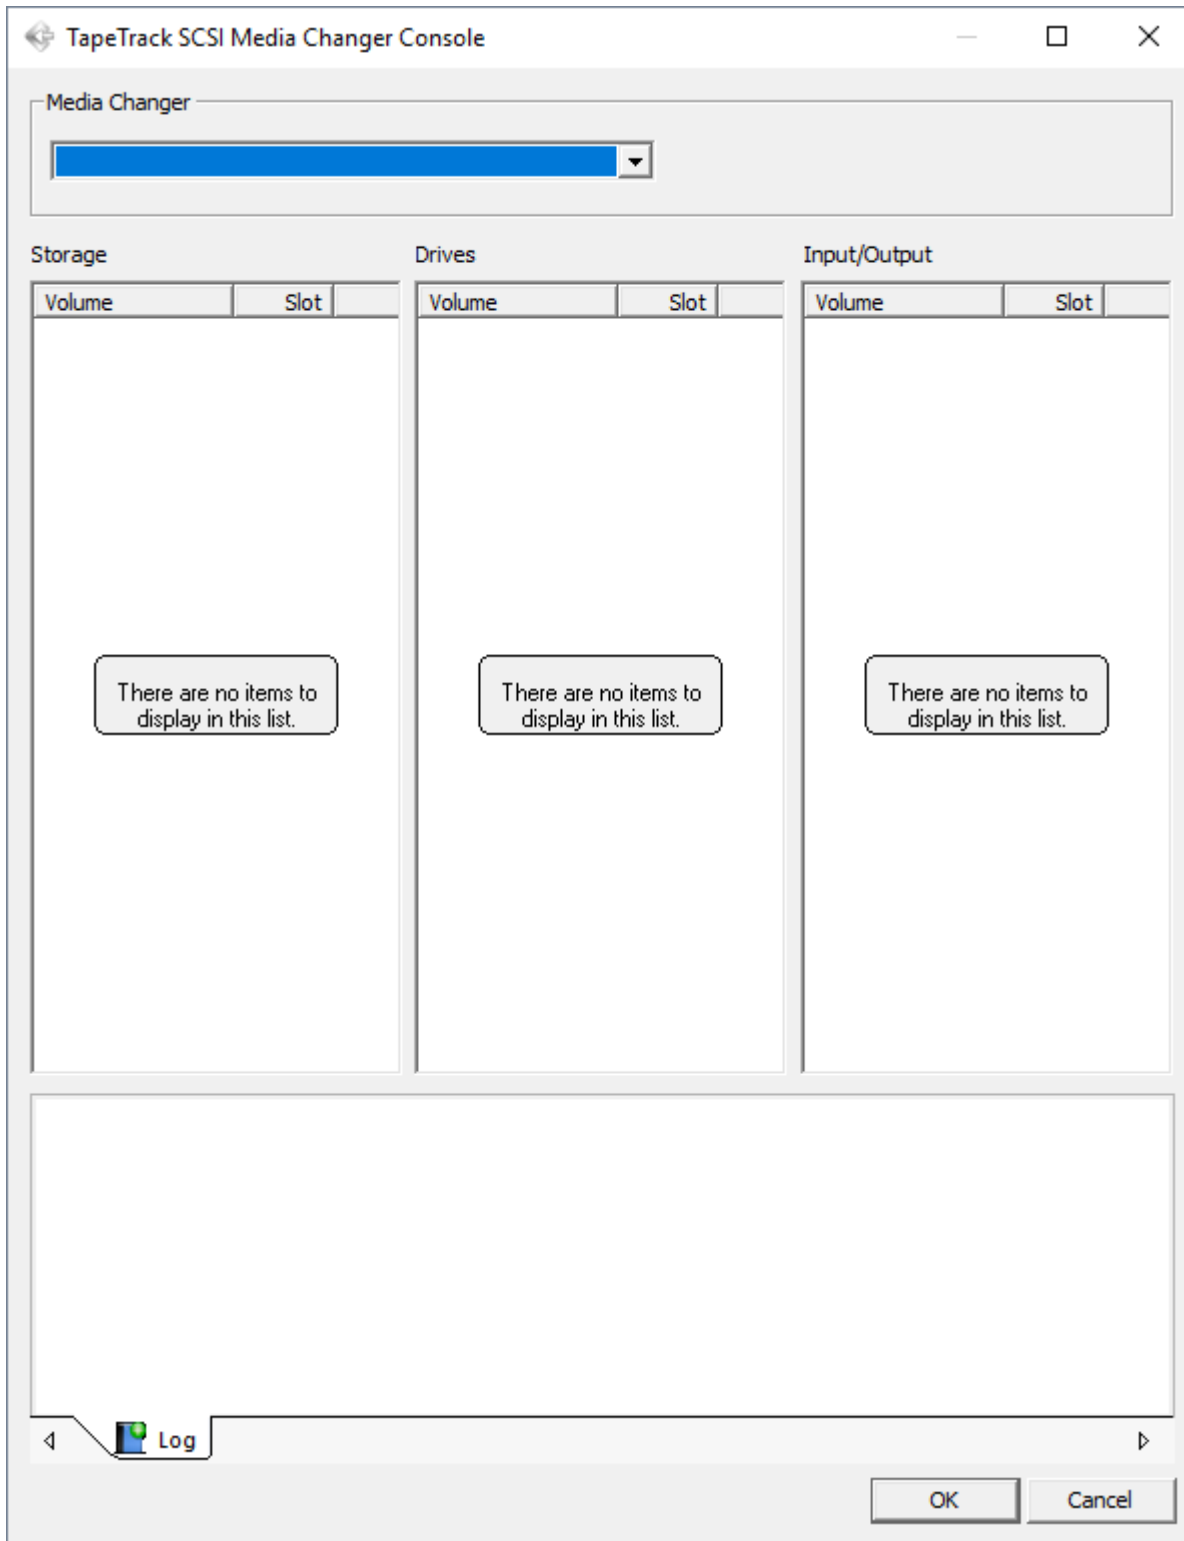

SCSI Media Changer Console

From: <https://rtfm.tapetrack.com/> - **TapeTrack Documentation**

Permanent link: https://rtfm.tapetrack.com/master/tools_scsi_console?rev=1508892066

Last update: **2025/01/21 22:07**