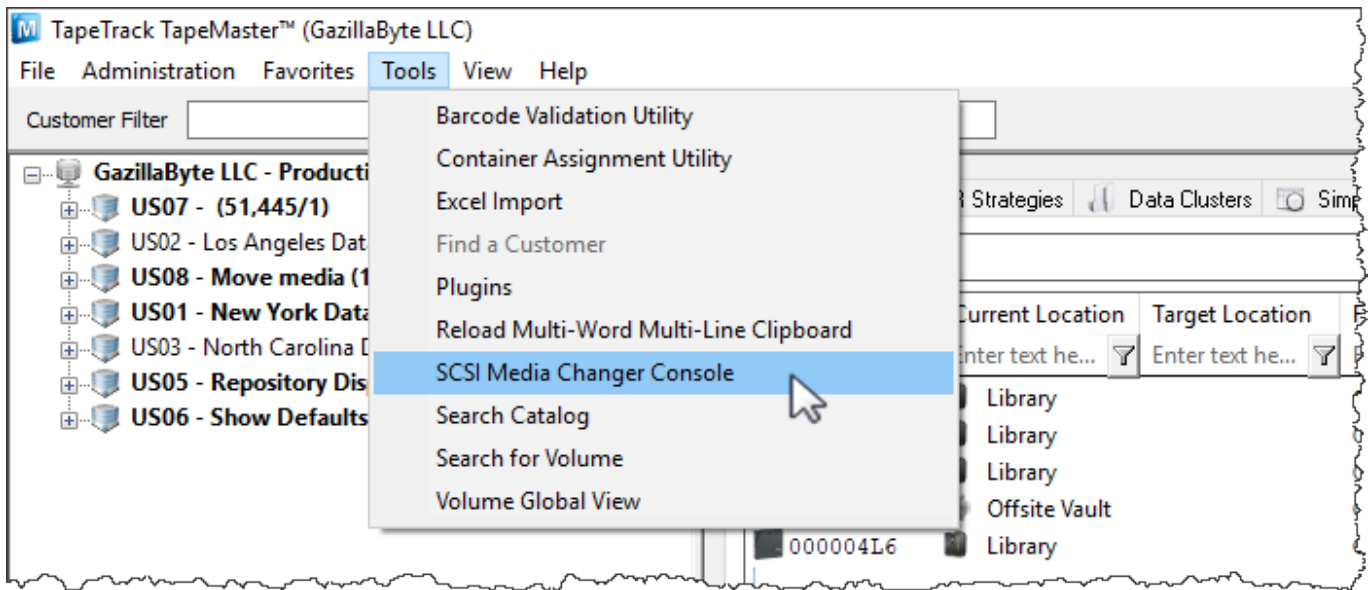

SCSI Media Changer Console

From: <https://rtfm.tapetrack.com/> - **TapeTrack Documentation**

Permanent link: https://rtfm.tapetrack.com/master/tools_scsi_console?rev=1508892066

Last update: **2025/01/21 22:07**