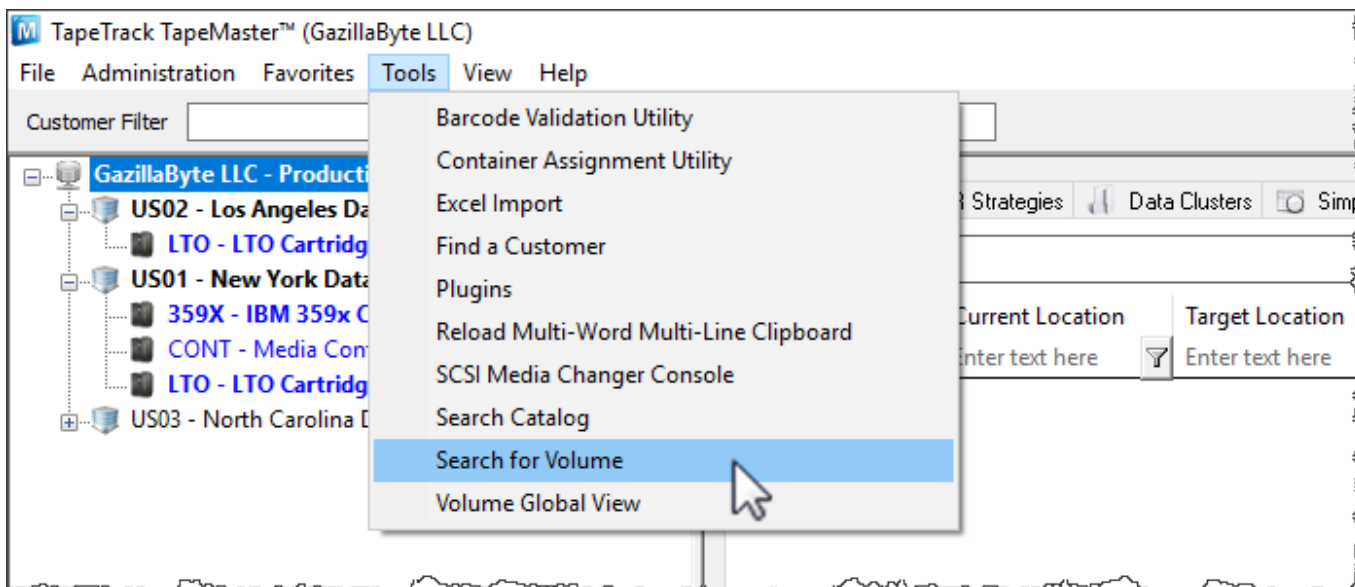

Search For Volume

From: <https://rtfm.tapetrack.com/> - **TapeTrack Documentation**

Permanent link: https://rtfm.tapetrack.com/master/tools_search_volume?rev=1508373148

Last update: **2025/01/21 22:07**