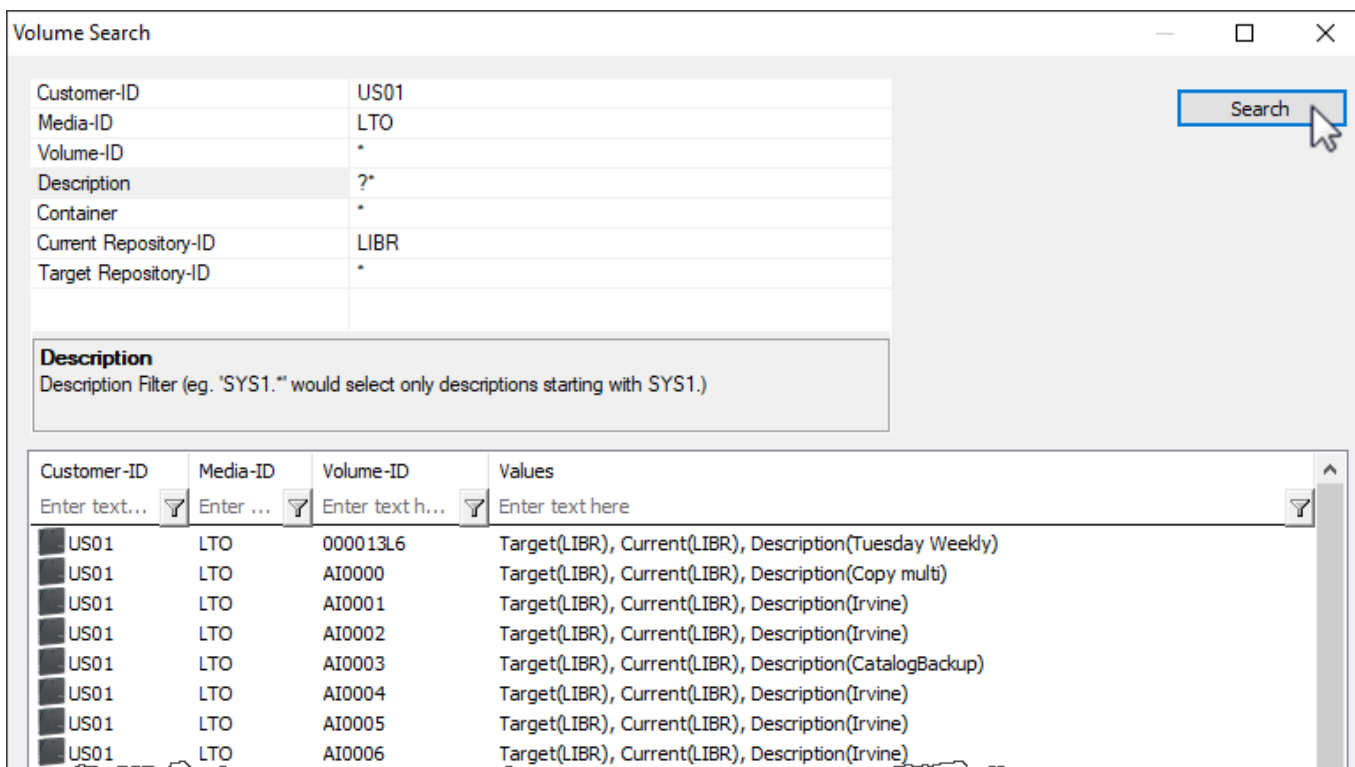

# Search For Volume

From: <https://rtfm.tapetrack.com/> - **TapeTrack Documentation**

Permanent link: [https://rtfm.tapetrack.com/master/tools\\_search\\_volume?rev=1508373148](https://rtfm.tapetrack.com/master/tools_search_volume?rev=1508373148)