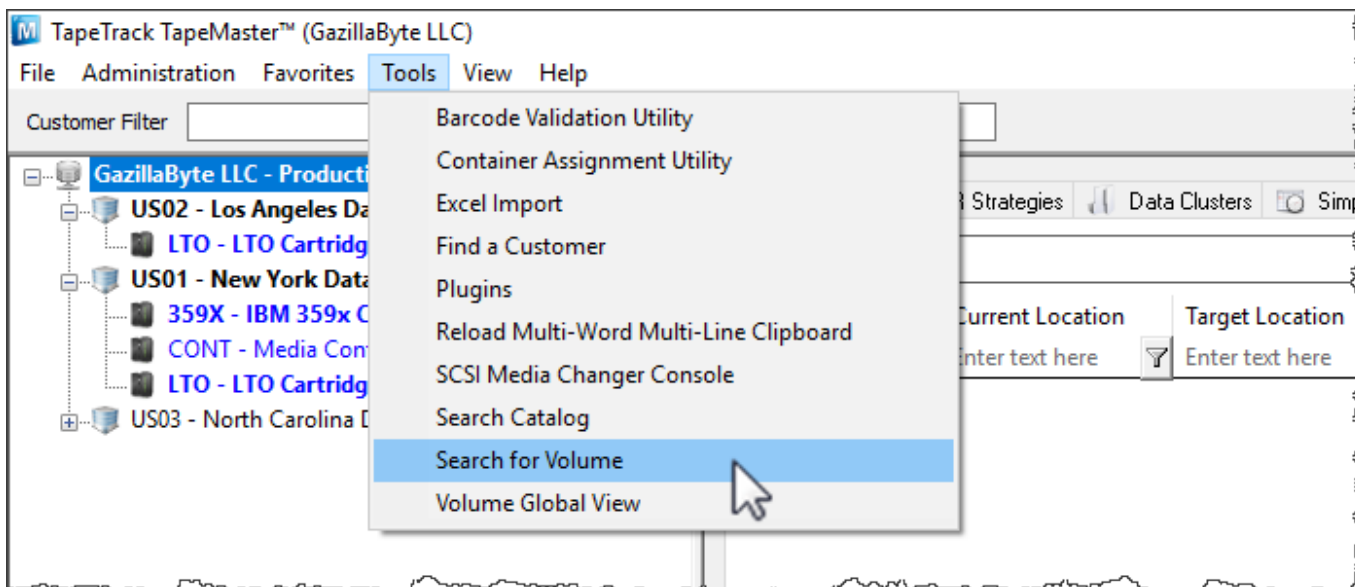

# Search For Volume

From: <https://rtfm.tapetrack.com/> - **TapeTrack Documentation**

Permanent link: [https://rtfm.tapetrack.com/master/tools\\_search\\_volume?rev=1508373148](https://rtfm.tapetrack.com/master/tools_search_volume?rev=1508373148)