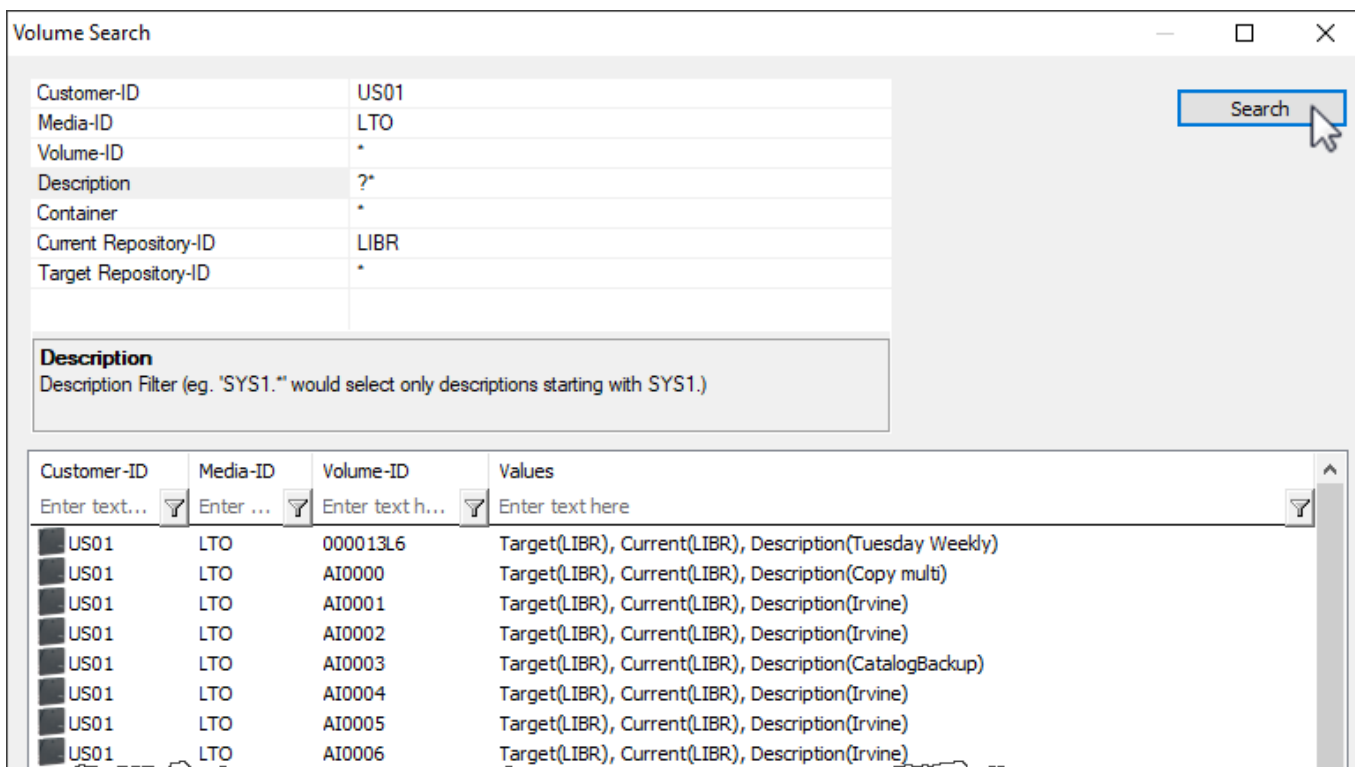

Search For Volume

From: <https://rtfm.tapetrack.com/> - **TapeTrack Documentation**

Permanent link: https://rtfm.tapetrack.com/master/tools_search_volume?rev=1508373148

Last update: **2025/01/21 22:07**