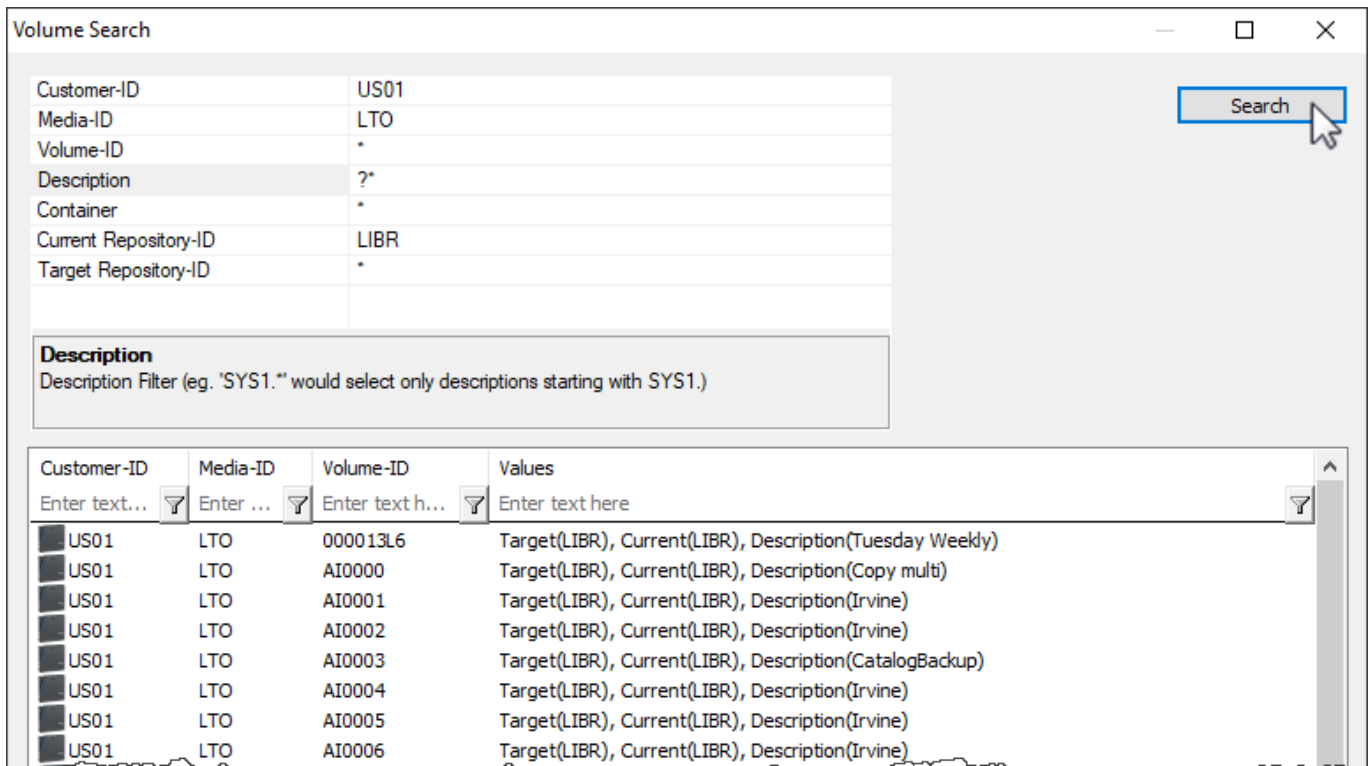

Search For Volume

From: <https://rtfm.tapetrack.com/> - **TapeTrack Documentation**

Permanent link: https://rtfm.tapetrack.com/master/tools_search_volume?rev=1508373148

Last update: **2025/01/21 22:07**