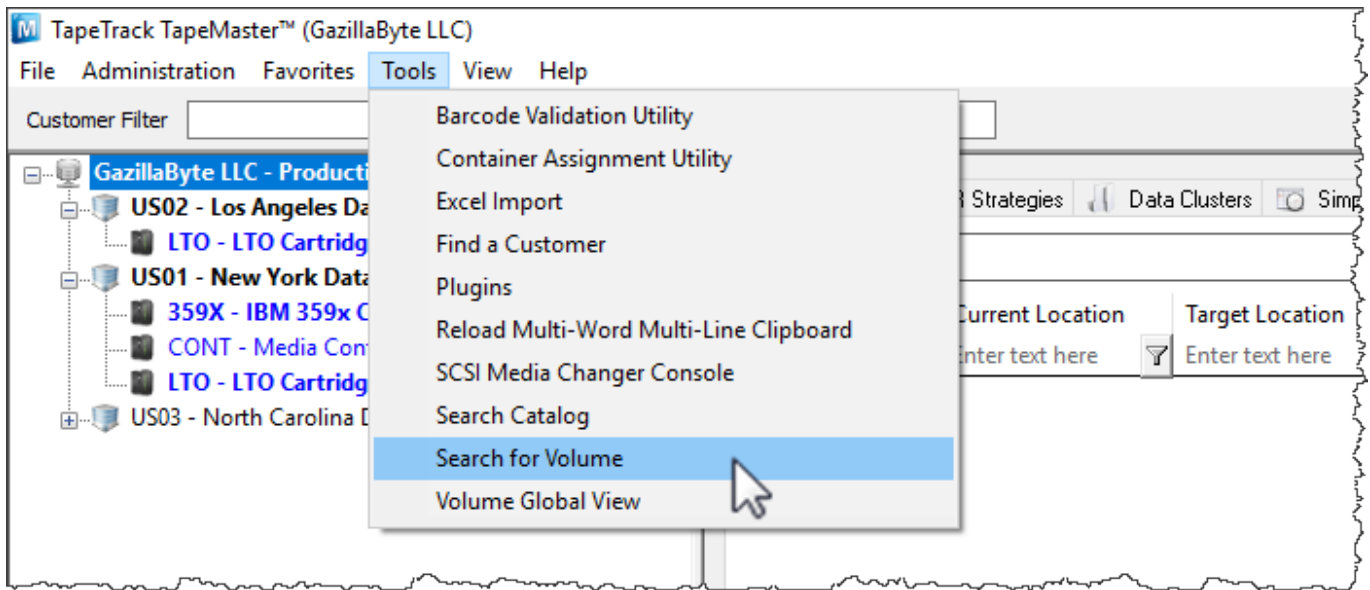

Search For Volume

From: <https://rtfm.tapetrack.com/> - **TapeTrack Documentation**

Permanent link: https://rtfm.tapetrack.com/master/tools_search_volume?rev=1508373148

Last update: **2025/01/21 22:07**