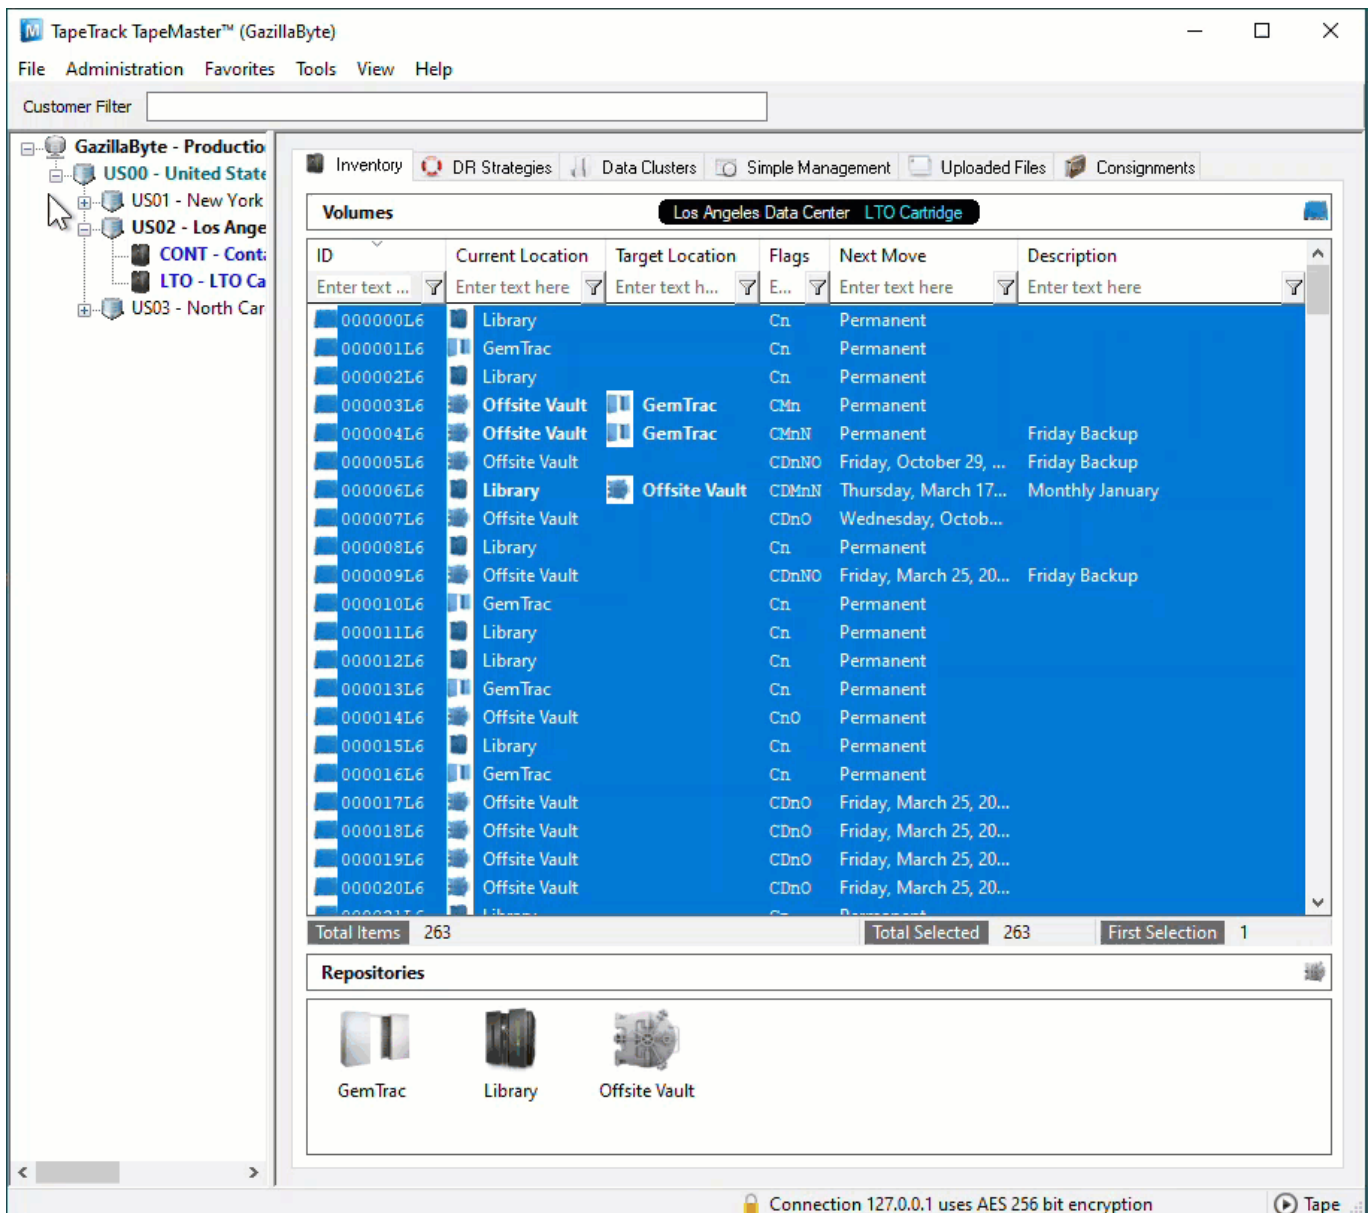

Volumes and associated information can be reordered by Volume-ID, Date or Days since the last fail by clicking on column headings. Clicking on the same heading will change the displayed order between ascending and descending order.