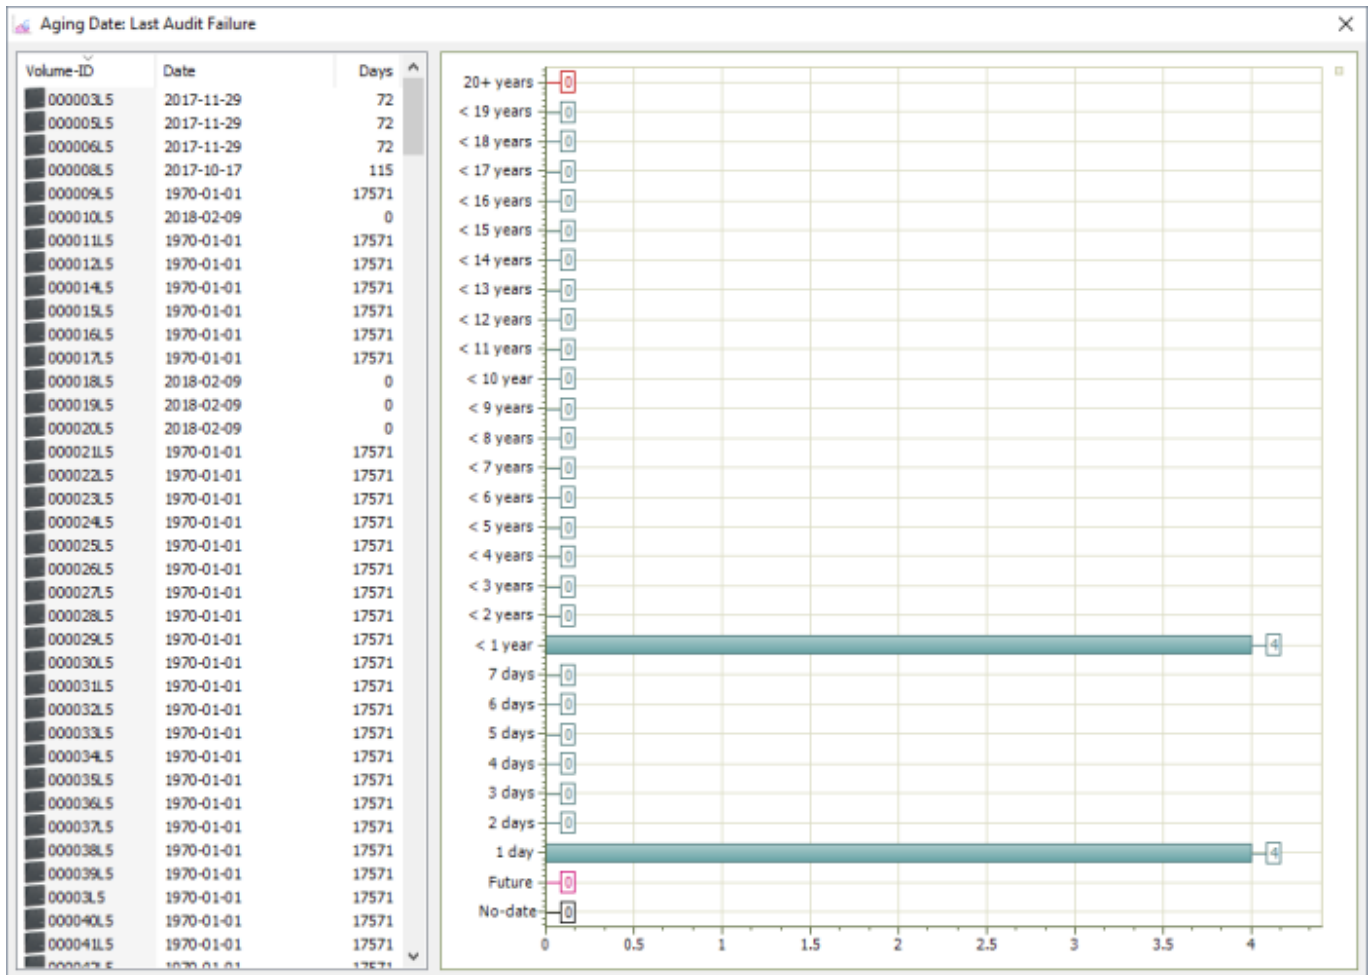

Date Aging - Last Audit Fail

Displays a table and bar graph of selected **Volumes** last audit fail date.

Selecting Volumes for Display

Select all **Volumes** by right-clicking in the Inventory window and select **Select→All**, or using **shift+click** and/or **control+click** select the range of **Volumes** required.

Display Next Move

Right-click the selected **Volumes** and click **Reports→Date Aging→Last Audit Failure Time**.

Volumes and associated information can be reordered by Volume-ID, Date or Days since the last fail by clicking on column headings. Clicking on the same heading will change the displayed order between ascending and descending order.

Right-Click Options

The screenshot shows the TapeTrack TapeMaster interface. On the left is a tree view of the organization structure: GazillaByte - Production, US00 - United State, US01 - New York, US02 - Los Ange, CONT - Cont, LTO - LTO Ca, and US03 - North Car. The main window displays a table of LTO Cartridge volumes in the Los Angeles Data Center. The table has columns for ID, Current Location, Target Location, Flags, Next Move, and Description. Below the table, it shows 'Total Items: 263', 'Total Selected: 1', and 'First Selection: 1'. At the bottom, there are icons for GemTrac, Library, and Offsite Vault repositories. A status bar at the bottom indicates 'Connection 127.0.0.1 uses AES 256 bit encryption' and a 'Tape' button.