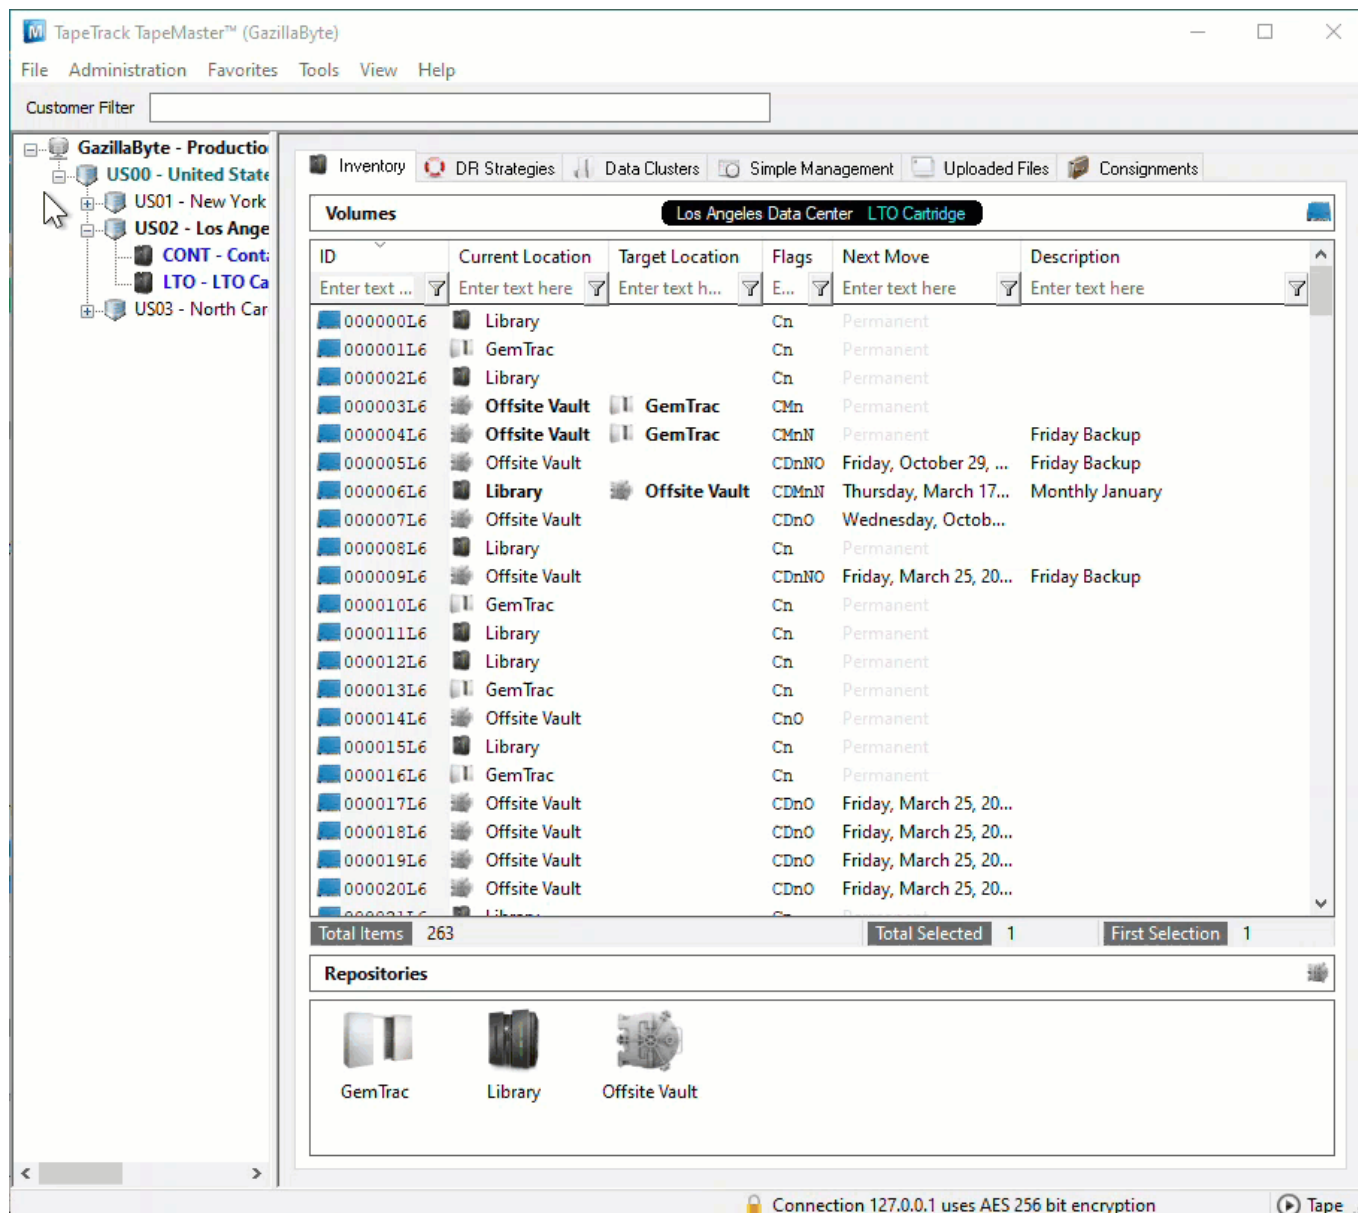

Date Aging - Last Audit Fail

Displays a table and bar graph of selected **Volumes** last audit fail date.

Selecting Volumes for Display

Select all **Volumes** by right-clicking in the Inventory window and select **Select→All**, or using **shift+click** and/or **control+click** select the range of **Volumes** required.

Display Next Move

Right-click the selected **Volumes** and click **Reports→Date Aging→Last Audit Failure Time**.

Volumes and associated information can be reordered by Volume-ID, Date or Days since the last fail by clicking on column headings. Clicking on the same heading will change the displayed order between ascending and descending order.

Right-Click Options

The screenshot shows the TapeTrack TapeMaster interface. On the left is a tree view of the organization structure: GazillaByte - Production, US00 - United State, US01 - New York, US02 - Los Ange, CONT - Cont, LTO - LTO Ca, and US03 - North Car. The main window displays a table of LTO Cartridge volumes in the Los Angeles Data Center. The table has columns for ID, Current Location, Target Location, Flags, Next Move, and Description. Below the table, it shows 'Total Items: 263', 'Total Selected: 1', and 'First Selection: 1'. At the bottom, there are icons for GemTrac, Library, and Offsite Vault repositories. A status bar at the bottom indicates 'Connection 127.0.0.1 uses AES 256 bit encryption' and a 'Tape' button.