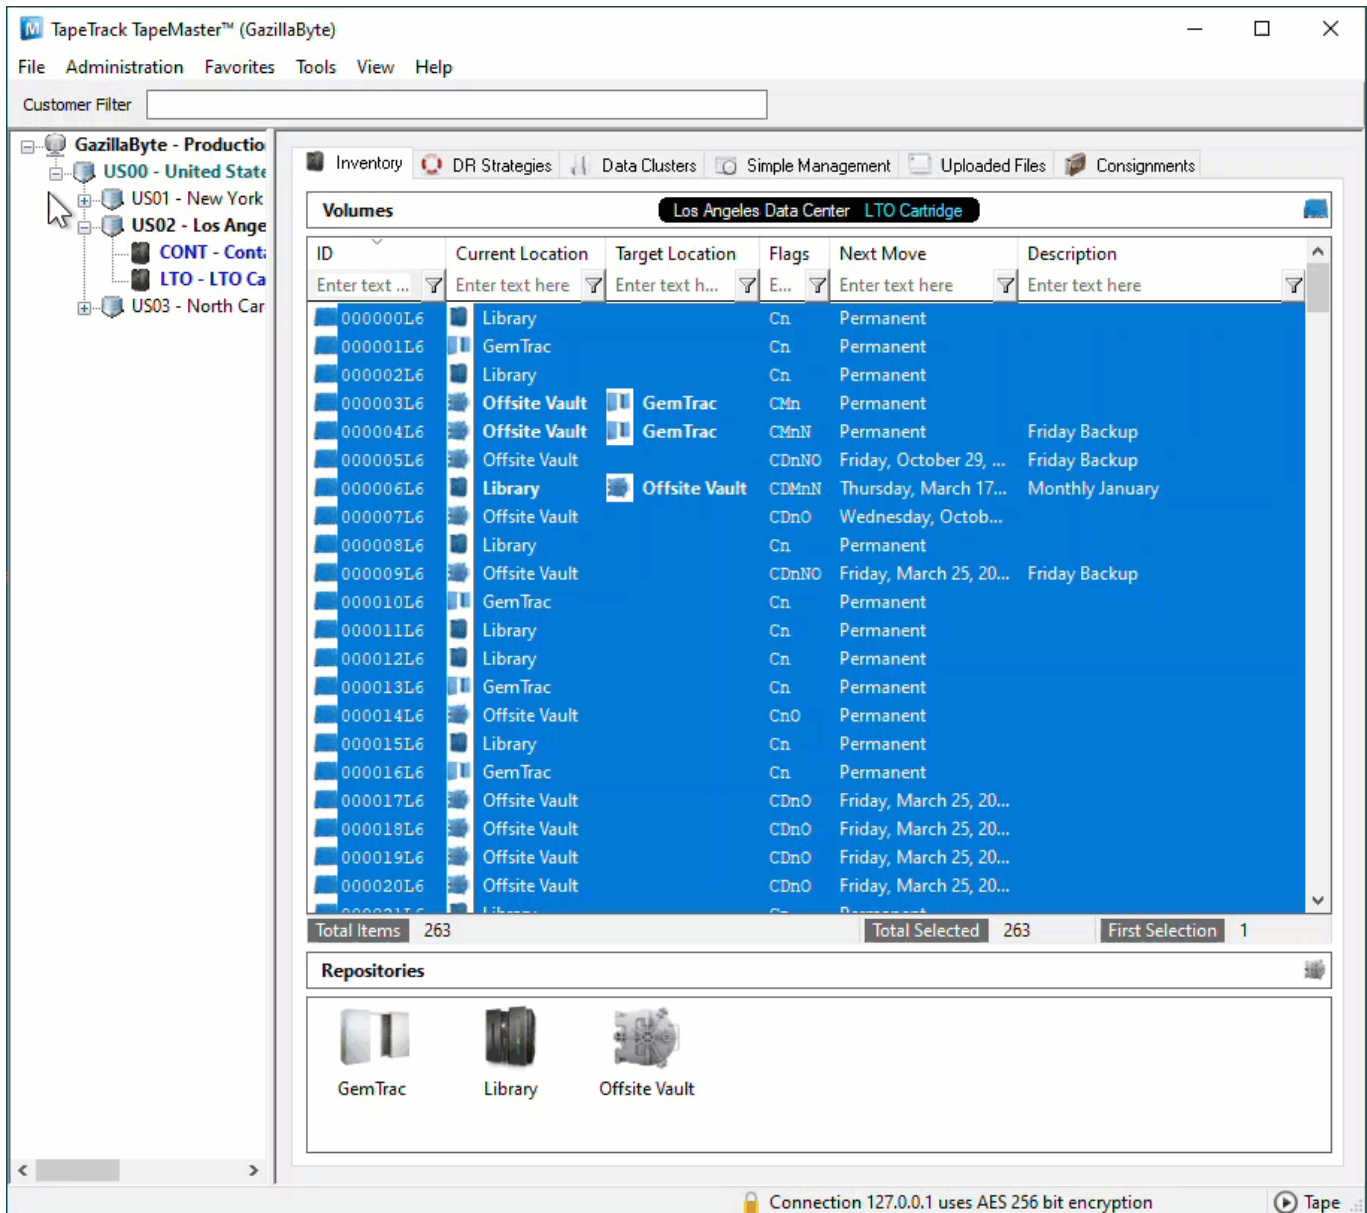

Date Aging - Last Audit Fail

Displays a table and bar graph of selected **Volumes** last audit fail date.

Selecting Volumes for Display

Select all **Volumes** by right-clicking in the Inventory window and select **Select→All**, or using **shift+click** and/or **control+click** select the range of **Volumes** required.

Display Next Move

Right-click the selected **Volumes** and click **Reports→Date Aging→Last Audit Failure Time**.

Volumes and associated information can be reordered by Volume-ID, Date or Days since the last fail by clicking on column headings. Clicking on the same heading will change the displayed order between ascending and descending order.

Right-Click Options

The screenshot shows the TapeTrack TapeMaster interface. On the left is a tree view of the organization structure: GazillaByte - Production, US00 - United State, US01 - New York, US02 - Los Ange, CONT - Cont, LTO - LTO Ca, and US03 - North Car. The main window displays a table of LTO Cartridge volumes in the Los Angeles Data Center. The table has columns for ID, Current Location, Target Location, Flags, Next Move, and Description. Below the table, it shows 'Total Items: 263', 'Total Selected: 1', and 'First Selection: 1'. At the bottom, there are icons for GemTrac, Library, and Offsite Vault repositories. A status bar at the bottom indicates 'Connection 127.0.0.1 uses AES 256 bit encryption' and a 'Tape' button.