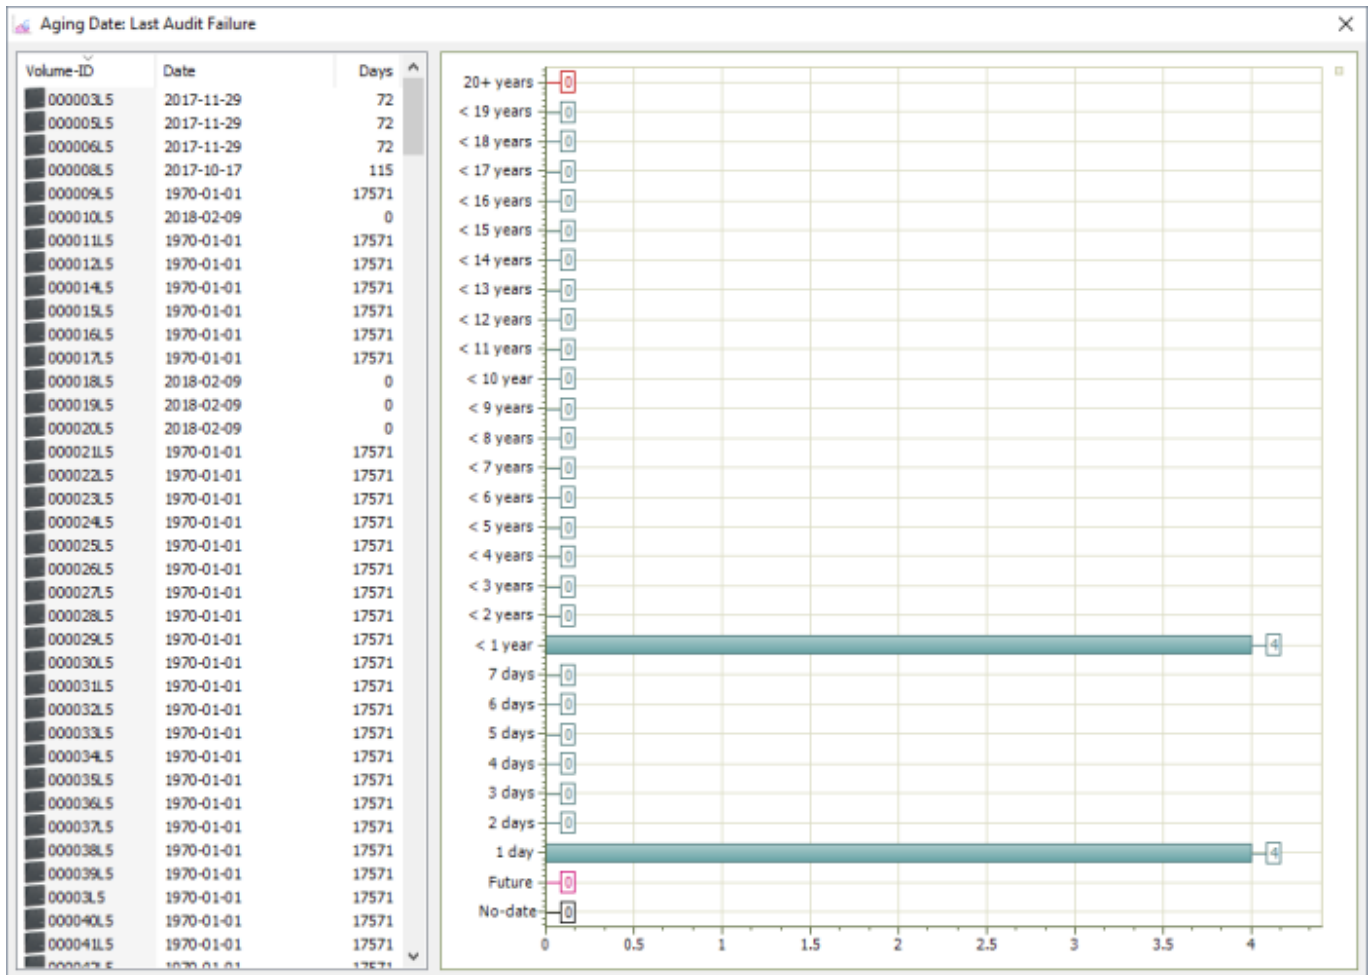

Right-Click Options