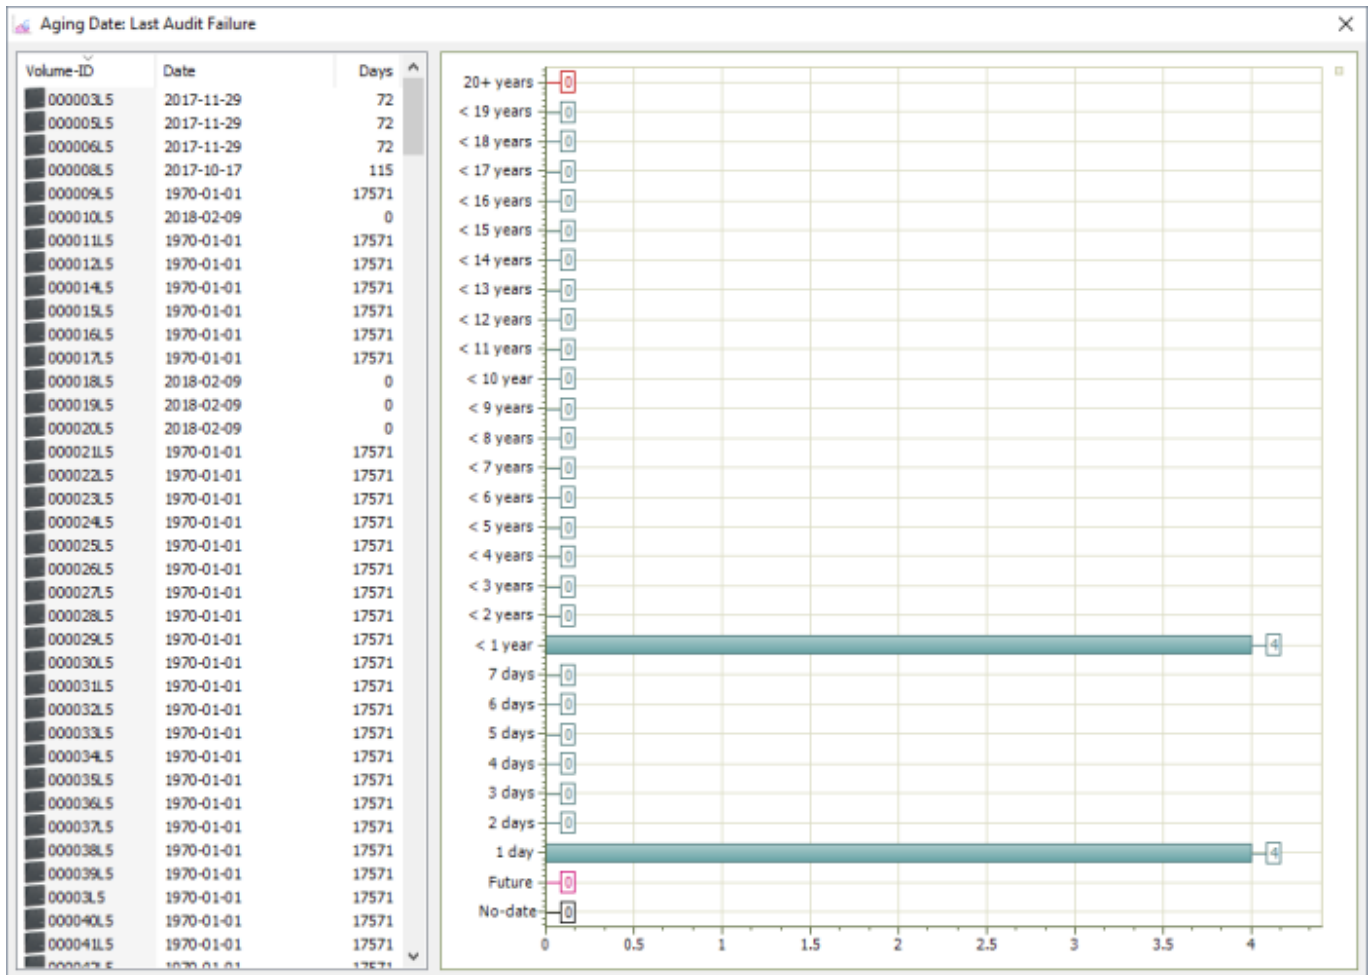

Date Aging - Last Audit Fail

Displays a table and bar graph of selected [Volumes](#) last audit fail date.

Selecting Volumes for Display

Select all [Volumes](#) by right-clicking in the Inventory window and select **Select→All**, or using **shift+click** and/or **control+click** select the range of [Volumes](#) required.

The screenshot shows the TapeTrack TapeMaster interface. The main window displays a table of volumes in the 'Los Angeles Data Center LTO Cartridge' repository. The table has the following columns: ID, Current Location, Target Location, Flags, Next Move, and Description. The 'Total Items' is 263, and 'Total Selected' is 1.

The interface also shows a 'Repositories' section at the bottom with icons for GemTrac, Library, and Offsite Vault. The status bar at the bottom indicates 'Connection 127.0.0.1 uses AES 256 bit encryption' and a 'Tape' icon.

Display Next Move

Right-click the selected [Volumes](#) and click **Reports→Date Aging→Last Audit Failure Time**.

Volumes and associated information can be reordered by Volume-ID, Date or Days since the last fail by clicking on column headings. Clicking on the same heading will change the displayed order between ascending and descending order.