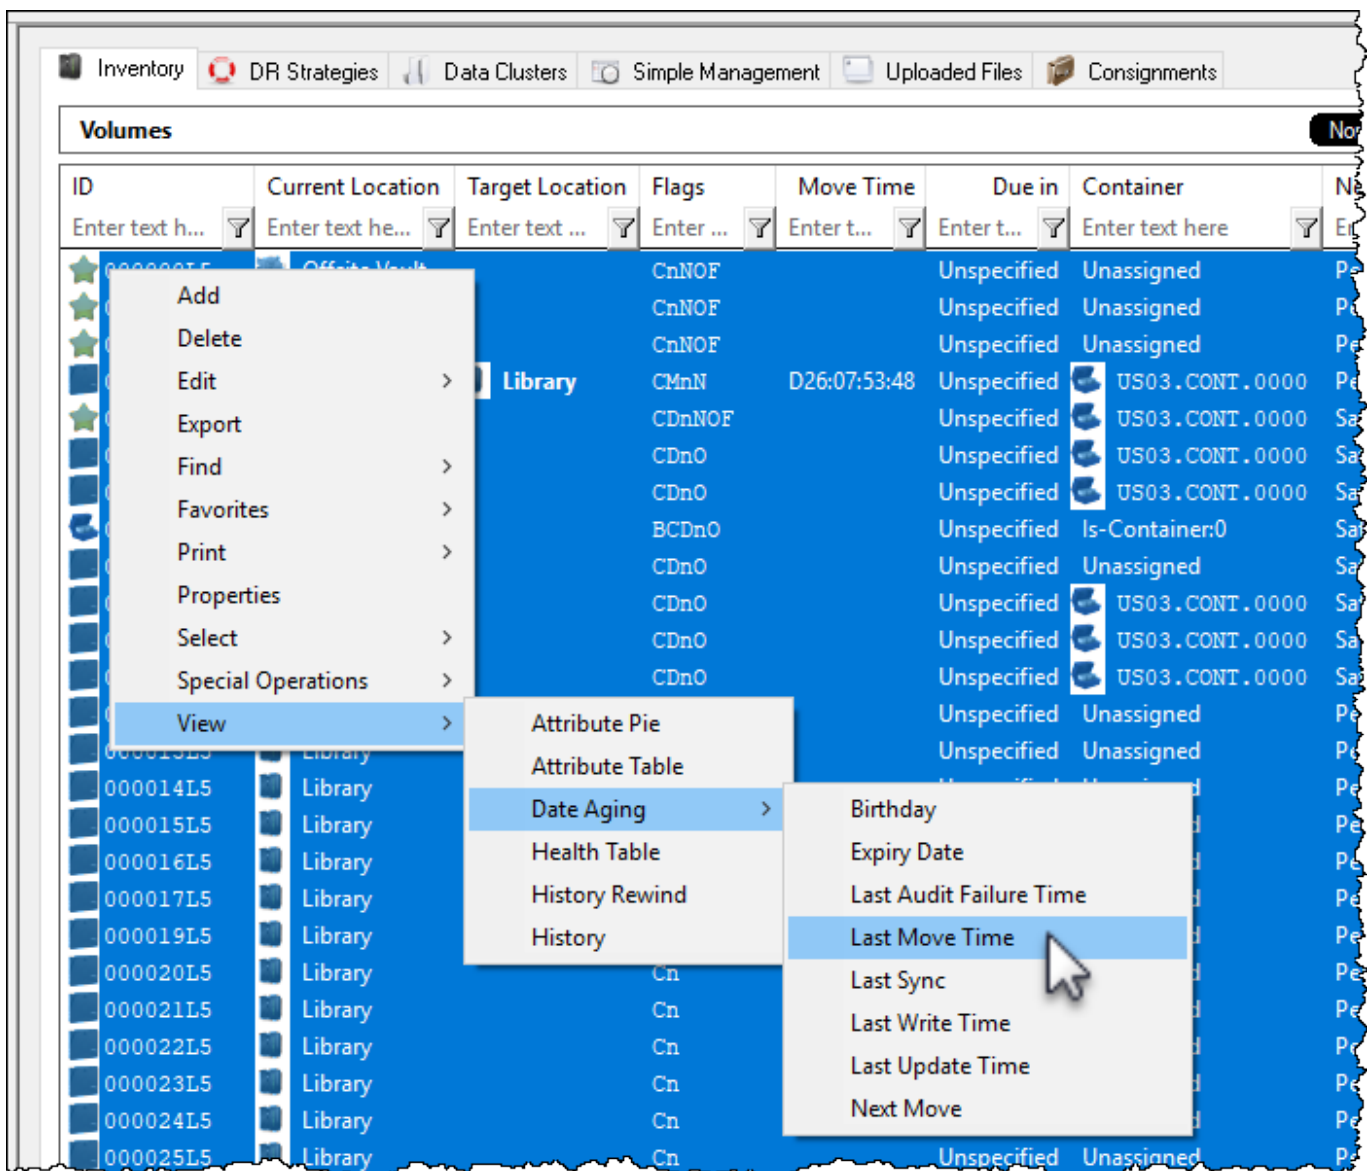

Date Aging - Last Move Time

Displays a table and bar graph of selected [Volumes](#) last move date and time.

Selecting Volumes for Display

Select all [Volumes](#) by right-clicking in the Inventory window and select **Select→All**, or using **shift+click** and/or **control+click** select the range of [Volumes](#) required.

Display Volume Last Move Time

Right-click the selected [Volumes](#) and click **Reports→Date Aging→Last Move Time**.

[Volumes](#) and associated information can be reordered by [Volume-ID](#), Date created or Days since creation by clicking on column headings. Clicking on the same heading will change the displayed

order between ascending and descending order.

Right-Click Options

Right-clicking in the table (left) side of the report gives you the options:

- Edit
 - Copy: Copies the selected Volume-ID's to the clipboard.
- Export
 - To Email: Adds a fixed with text file with Volume-IDs, Date and number of days until expiry to email
 - To Text File: Exports Volume-IDs, Date and number of days until expiry to fixed width text file.
- Copy Column
 - Volume - ID: Copies Volume-ID values to windows clipboard.
 - Date: Copies Date values to windows clipboard.
 - Days: Copies Days values to windows clipboard.
- Export (Ctrl+E): Exports data to file.
- Filters
 - Clear All (Ctrl+F): Clears Filter values.
 - Restore (Ctrl+L): Restore Filter values from file.
 - Save (Ctrl+K): Save Filter values to file.
- Print (Ctrl+P): Prints selected Volumes to PDF.