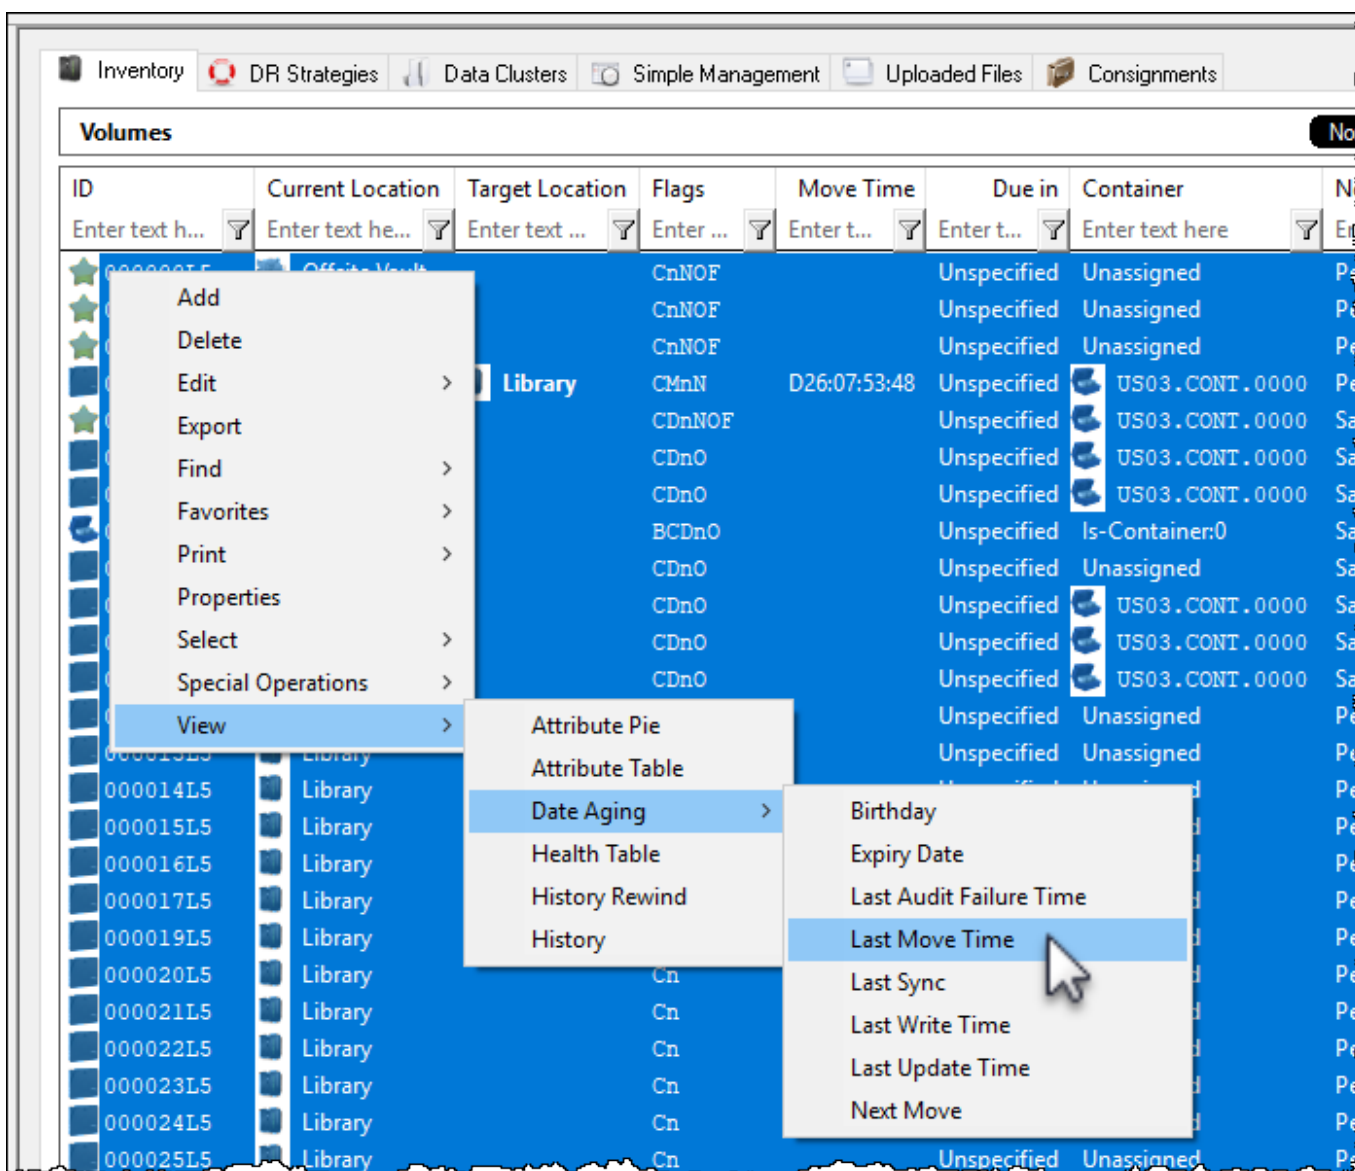

Date Aging - Last Move Time

Displays a table and bar graph of selected [Volumes](#) last move date and time.

Selecting Volumes for Display

Select all [Volumes](#) by right-clicking in the Inventory window and select **Select→All**, or using **shift+click** and/or **control+click** select the range of [Volumes](#) required.

Display Volume Last Move Time

Right-click the selected [Volumes](#) and click **Reports→Date Aging→Last Move Time**.

[Volumes](#) and associated information can be reordered by [Volume-ID](#), Date created or Days since creation by clicking on column headings. Clicking on the same heading will change the displayed

order between ascending and descending order.

Right-Click Options

Right-clicking in the table (left) side of the report gives you the options:

- Edit
 - Copy: Copies the selected Volume-ID's to the clipboard.
- Export
 - To Email: Adds a fixed with text file with Volume-IDs, Date and number of days until expiry to email
 - To Text File: Exports Volume-IDs, Date and number of days until expiry to fixed width text file.
- Copy Column
 - Volume - ID: Copies Volume-ID values to windows clipboard.
 - Date: Copies Date values to windows clipboard.
 - Days: Copies Days values to windows clipboard.
- Export (Ctrl+E): Exports data to file.
- Filters
 - Clear All (Ctrl+F): Clears Filter values.
 - Restore (Ctrl+L): Restore Filter values from file.
 - Save (Ctrl+K): Save Filter values to file.
- Print (Ctrl+P): Prints selected Volumes to PDF.

- **Select**
 - All (Ctrl+A): Select all **Volumes**.
 - Invert (Ctrl+I): Invert selected **Volumes**.
 - Random (Ctrl+R): Select a **User** set number of random **Volumes**.
- **View**
 - Icon (Ctrl+1): Set inventory view to Icons.
 - List (Ctrl+2): Set inventory view to List.
 - Report (Ctrl+3): Set inventory view to Report.
 - Small Icon (Ctrl+4): Set inventory view to Small Icons.