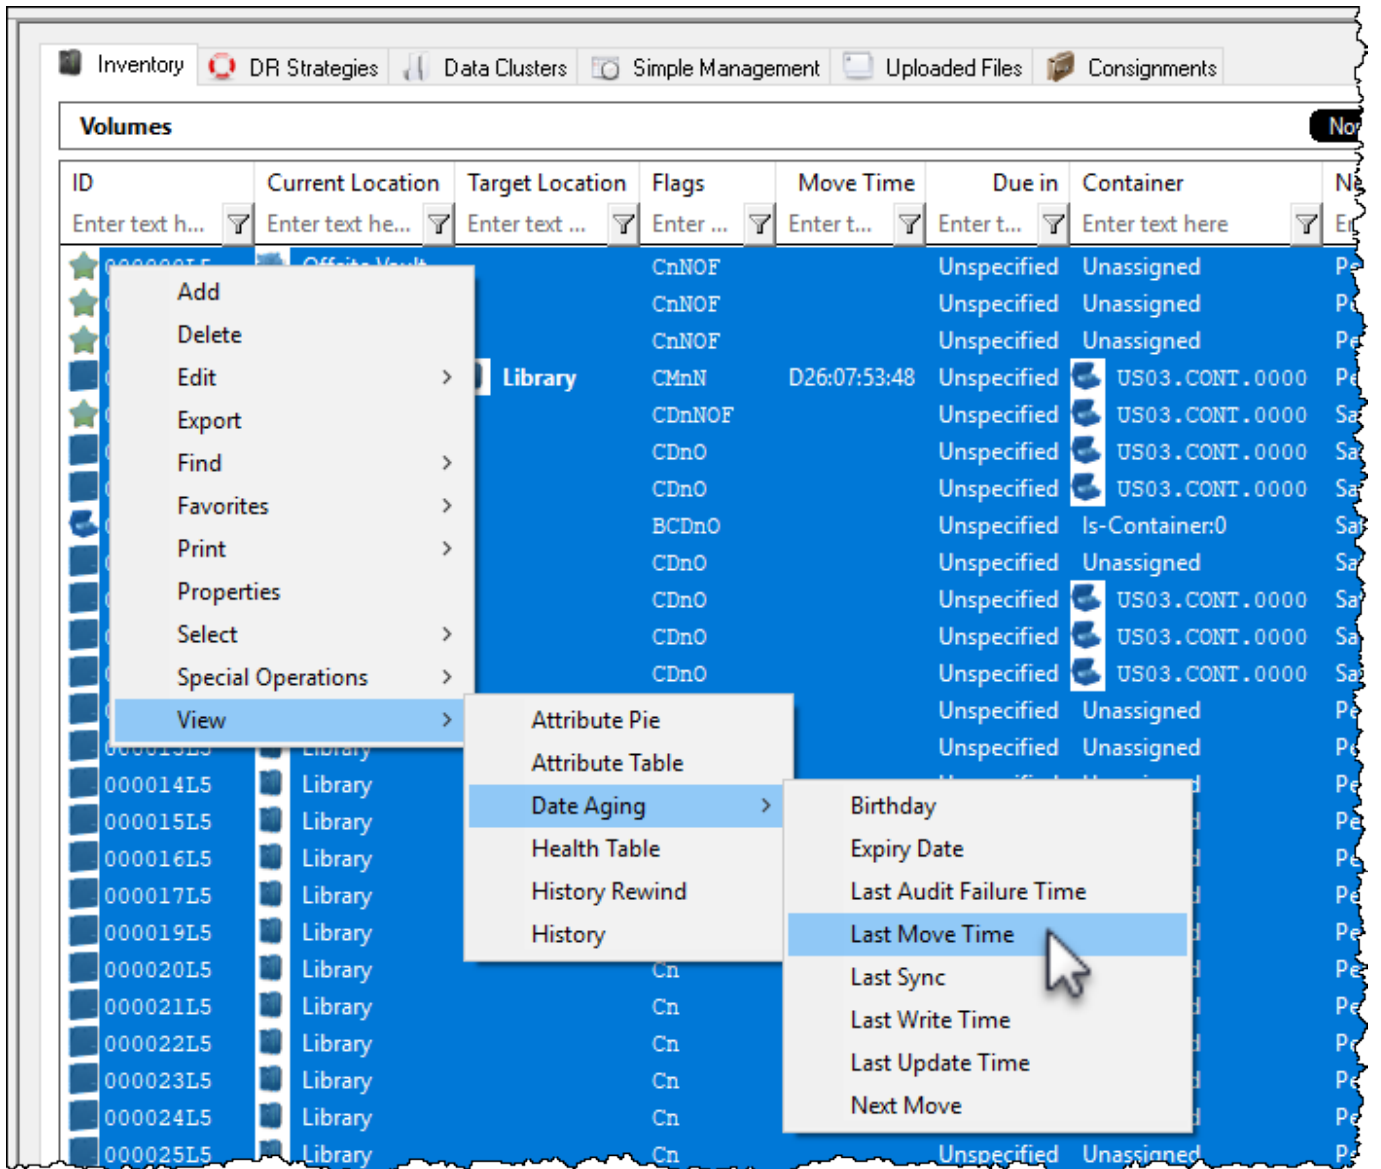

Volumes and associated information can be reordered by Volume-ID, Date created or Days since creation by clicking on column headings. Clicking on the same heading will change the displayed order between ascending and descending order.