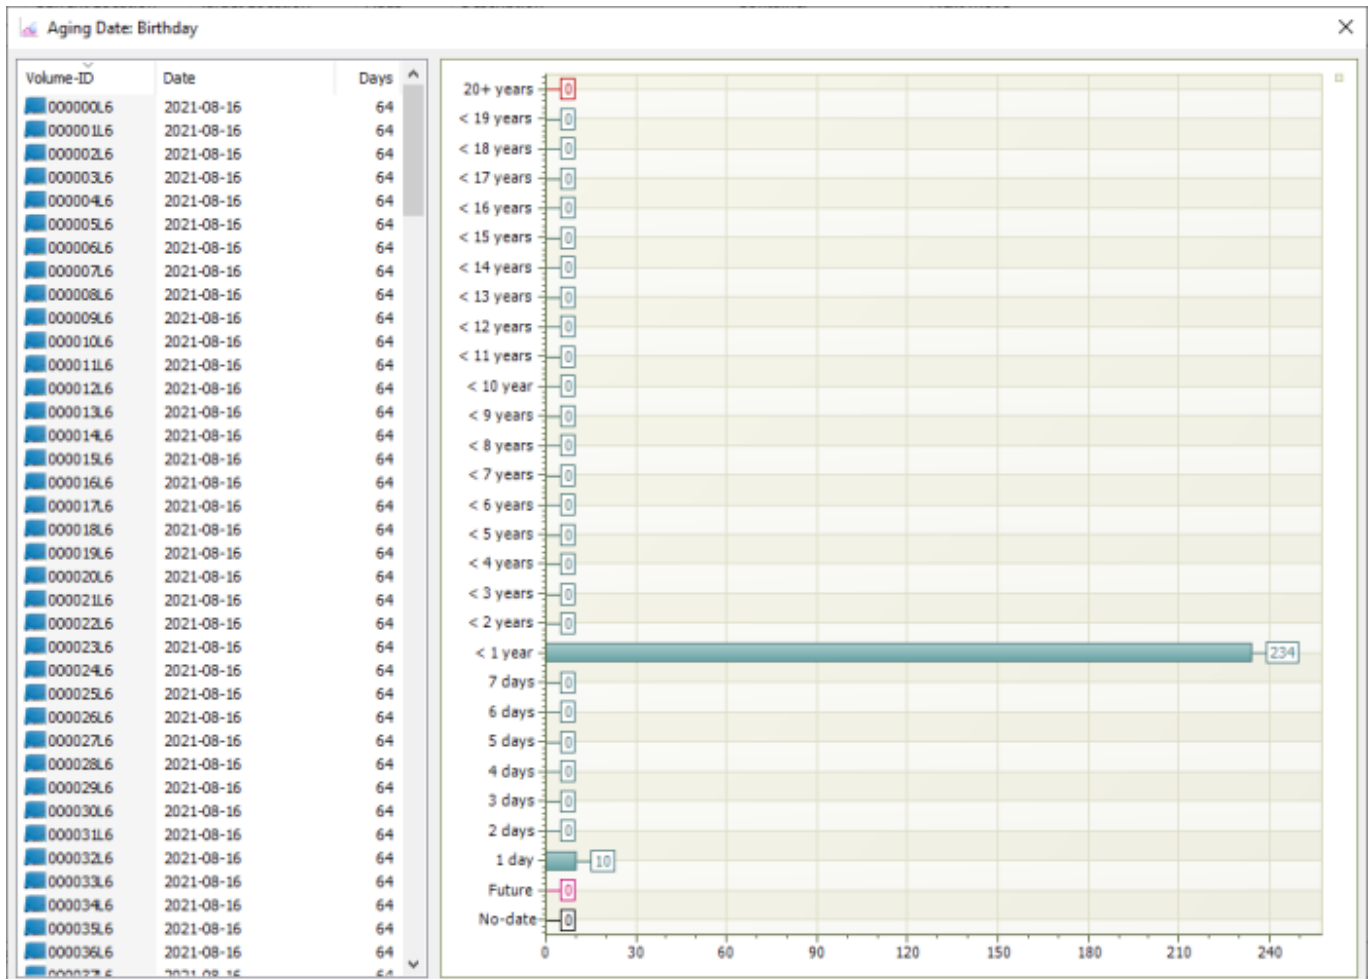

Date Aging - Last Move Time

Displays a table and bar graph of selected **Volumes** last move date and time.

Selecting Volumes for Display

Select all **Volumes** by right-clicking in the Inventory window and select **Select→All**, or using **shift+click** and/or **control+click** select the range of **Volumes** required.

Display Volume Last Move Time

Right-click the selected **Volumes** and click **Reports→Date Aging→Last Move Time**.

Volumes and associated information can be reordered by Volume-ID, Date created or Days since creation by clicking on column headings. Clicking on the same heading will change the displayed order between ascending and descending order.

Right-Click Options

Right-clicking in the table (left) side of the report gives you the options:

- Edit
 - Copy: Copies the selected Volume-ID's to the clipboard.
- Export
 - To Email: Adds a fixed with text file with Volume-IDs, Date and number of days until expiry to email
 - To Text File: Exports Volume-IDs, Date and number of days until expiry to fixed width text file.
- Copy Column
 - Volume- ID: Copies Volume-ID values to windows clipboard.
 - Date: Copies Date values to windows clipboard.
 - Days: Copies Days values to windows clipboard.
- Export (Ctrl+E): Exports data to file.
- Filters
 - Clear All (Ctrl+F): Clears Filter values.
 - Restore (Ctrl+L): Restore Filter values from file.
 - Save (Ctrl+K): Save Filter values to file.
- Print (Ctrl+P): Prints selected **Volumes** to PDF.
- Select
 - All (Ctrl+A): Select all **Volumes**.

Click the X in the top right of the window to close.

From:
<https://rtfm.tapetrack.com/> - **TapeTrack Documentation**

Permanent link:
https://rtfm.tapetrack.com/master/view/last_move_time?rev=1629429409