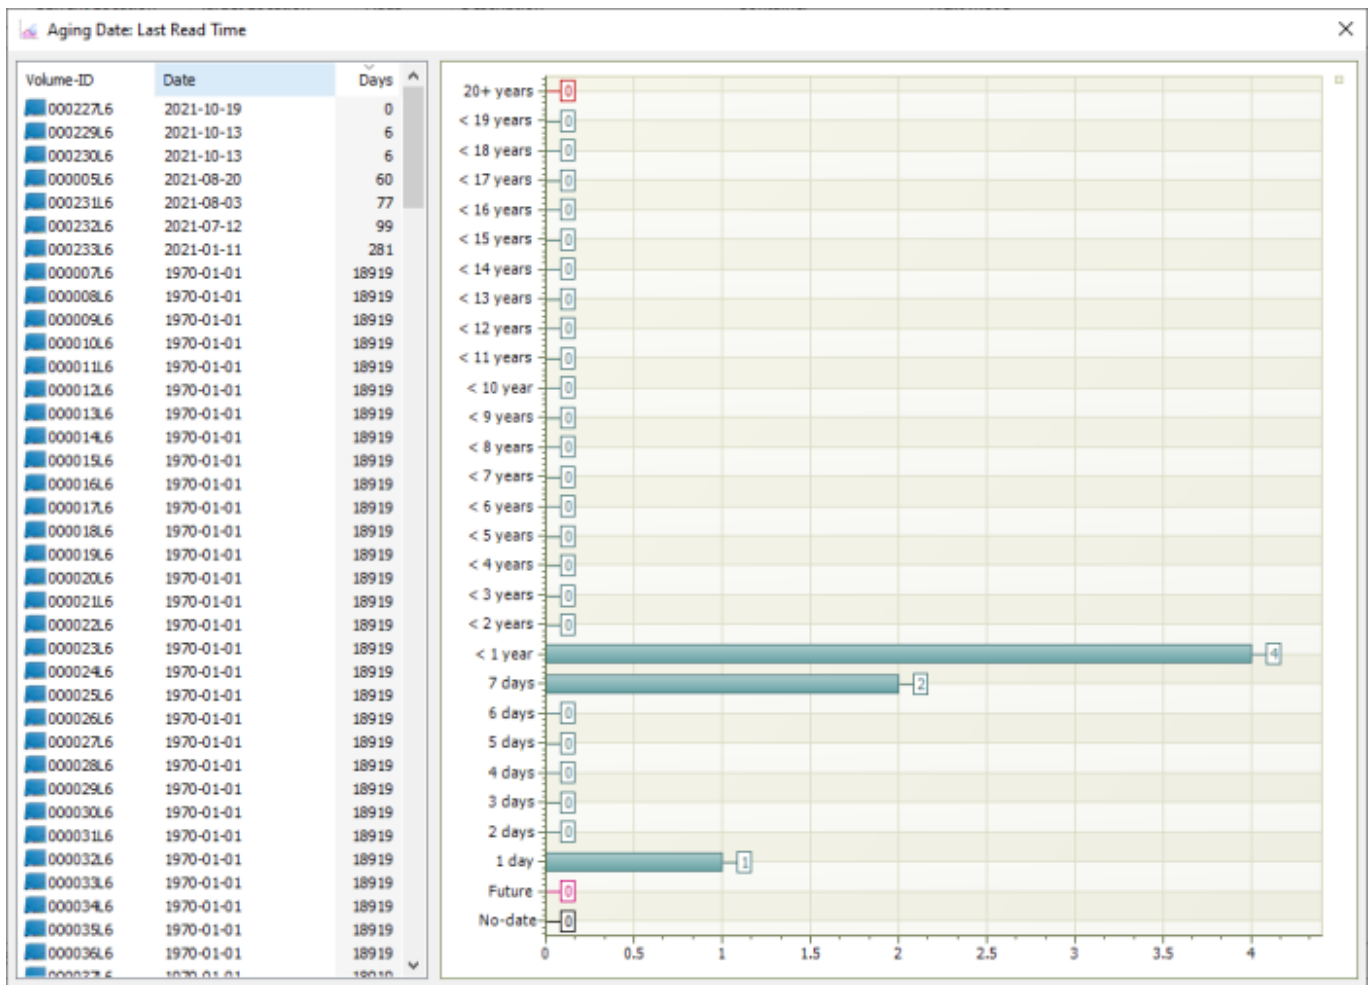

Date Aging - Last Read Time

Displays a table and bar graph of selected **Volumes** last read date and time.

Selecting Volumes for Display

Select all **Volumes** by right-clicking in the Inventory window and select **Select→All**, or using **shift+click** and/or **control+click** select the range of **Volumes** required.

Display Volume Last Read Time

Right-click the selected **Volumes** and click **Reports→Date Aging→Last Read Time**.

Volumes and associated information can be reordered by Volume-ID, Date or Days since last read by clicking on column headings. Clicking on the same heading will change the displayed order between ascending and descending order.

Right-Click Options

Right-clicking in the table (left) side of the report gives you the options:

- Edit
 - Copy: Copies the selected Volume-ID's to the clipboard.
- Export
 - To Email: Adds a fixed with text file with Volume-ID's, Date and number of days until expiry to email
 - To Text File: Exports Volume-ID's, Date and number of days until expiry to fixed width text file.
- Copy Column
 - Volume-ID: Copies Volume-ID values to windows clipboard.
 - Date: Copies Date values to windows clipboard.
 - Days: Copies Days values to windows clipboard.
- Export (Ctrl+E): Exports data to file.
- Filters
 - Clear All (Ctrl+F): Clears Filter values.
 - Restore (Ctrl+L): Restore Filter values from file.

- Save (Ctrl+K): Save Filter values to file.
- Print (Ctrl+P): Prints selected **Volumes** to PDF.
- Select
 - All (Ctrl+A): Select all **Volumes**.
 - Invert (Ctrl+I): Invert selected **Volumes**.
 - Random (Ctrl+R): Select a **User** set number of random **Volumes**.
- View
 - Icon (Ctrl+1): Set inventory view to Icons.
 - List (Ctrl+2): Set inventory view to List.
 - Report (Ctrl+3): Set inventory view to Report.
 - Small Icon (Ctrl+4): Set inventory view to Small Icons.