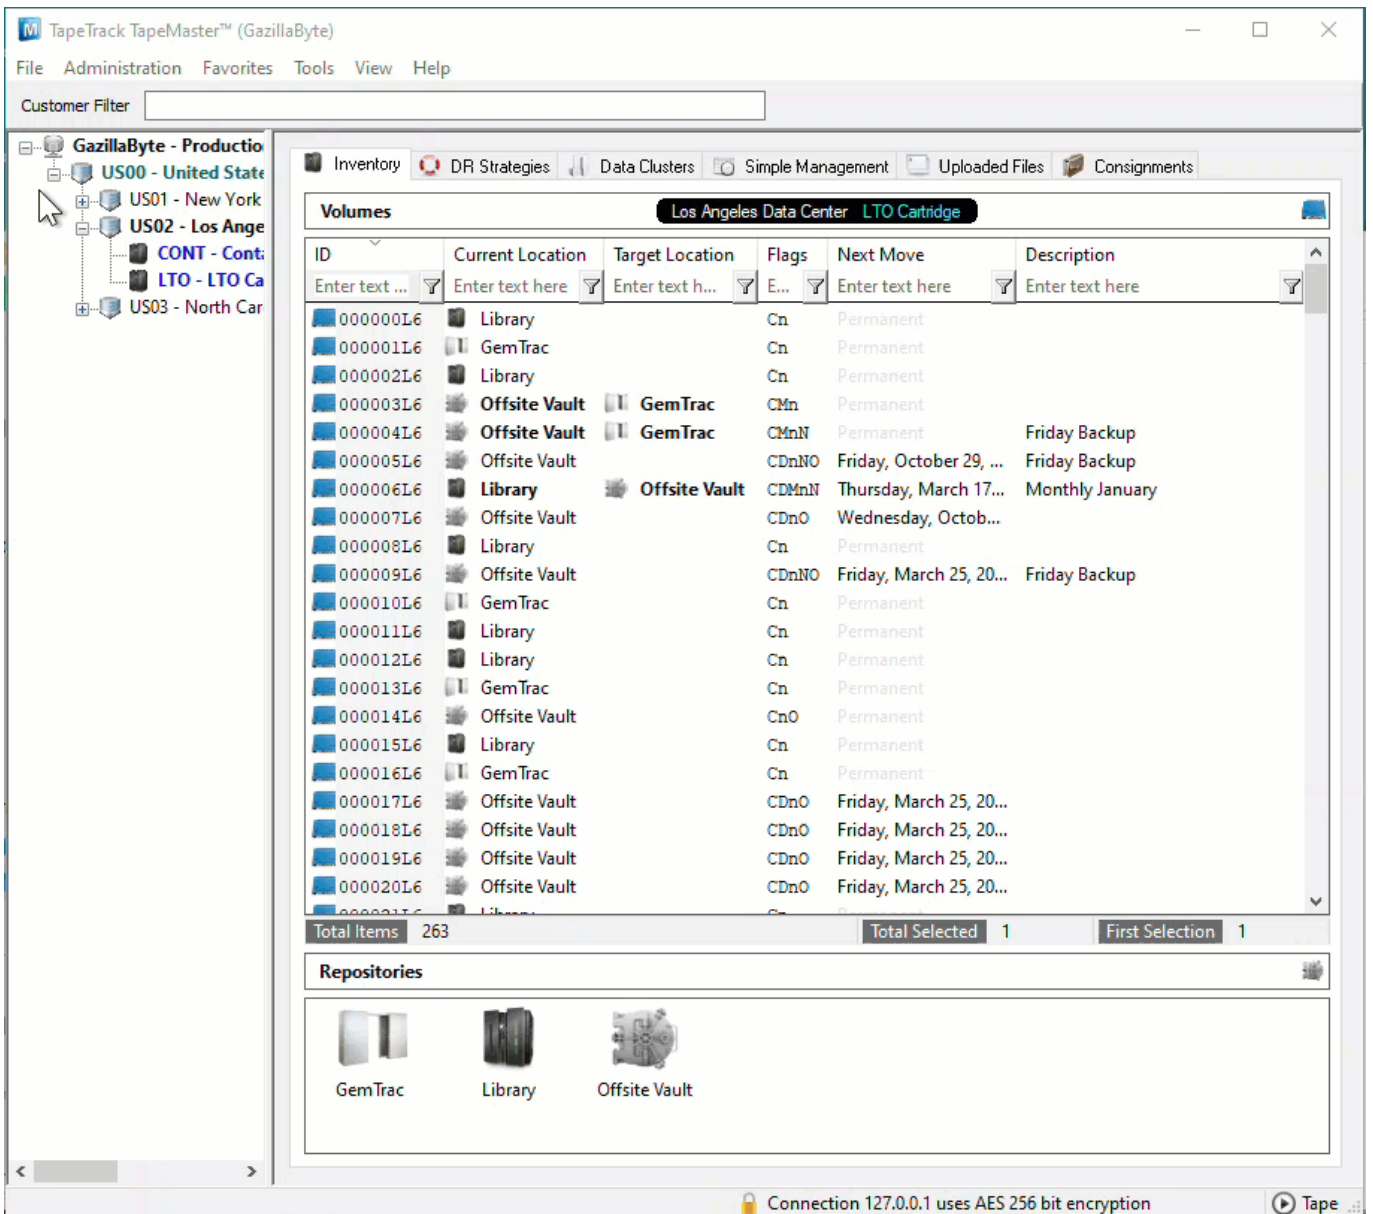

Date Aging - Last Read Time

Displays a table and bar graph of selected **Volumes** last read date and time.

Selecting Volumes for Display

Select all **Volumes** by right-clicking in the Inventory window and select **Select→All**, or using **shift+click** and/or **control+click** select the range of **Volumes** required.

Display Volume Last Read Time

Right-click the selected **Volumes** and click **Reports→Date Aging→Last Read Time**.

Volumes and associated information can be reordered by Volume-ID, Date or Days since last read by clicking on column headings. Clicking on the same heading will change the displayed order between ascending and descending order.

Right-Click Options

Right-clicking in the table (left) side of the report gives you the options:

- Edit
 - Copy: Copies the selected Volume-ID's to the clipboard.
- Export
 - To Email: Adds a fixed with text file with Volume-ID's, Date and number of days until expiry to email
 - To Text File: Exports Volume-ID's, Date and number of days until expiry to fixed width text file.
- Copy Column
 - Volume-ID: Copies Volume-ID values to windows clipboard.
 - Date: Copies Date values to windows clipboard.
 - Days: Copies Days values to windows clipboard.
- Export (Ctrl+E): Exports data to file.
- Filters
 - Clear All (Ctrl+F): Clears Filter values.
 - Restore (Ctrl+L): Restore Filter values from file.