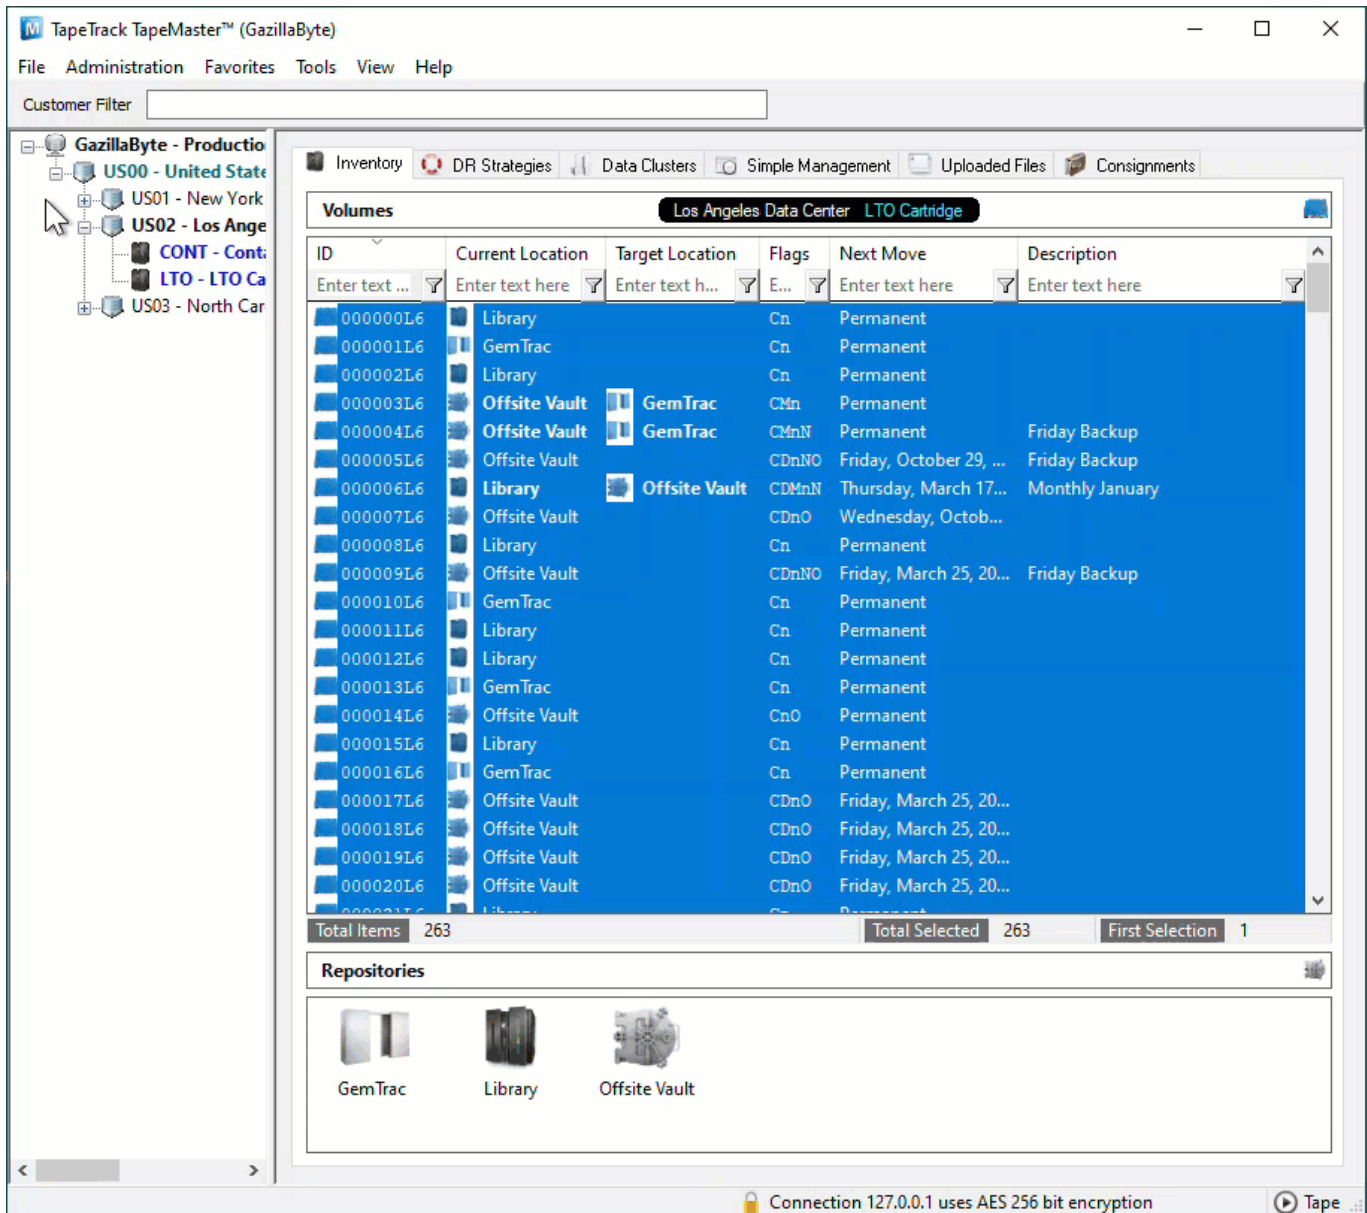

Date Aging - Last Sync

Displays a table and bar graph of selected **Volumes** last synchronization date.

Selecting Volumes for Display

Select all **Volumes** by right-clicking in the Inventory window and select **Select→All**, or using **shift+click** and/or **control+click** select the range of **Volumes** required.

Display Last Sync Date

Right-click the selected **Volumes** and click **Reports→Date Aging→Last Sync**.

Volumes and associated information can be reordered by Volume-ID, Date or Days since last sync by clicking on column headings. Clicking on the same heading will change the displayed order between ascending and descending order.

Right-Click Options

Right-clicking in the table (left) side of the report gives you the options:

- Edit
 - Copy: Copies the selected Volume-ID's to the clipboard.
- Export
 - To Email: Adds a fixed with text file with Volume-IDs, Date and number of days until expiry to email
 - To Text File: Exports Volume-IDs, Date and number of days until expiry to fixed width text file.
- Copy Column
 - Volume - ID: Copies Volume-ID values to windows clipboard.
 - Date: Copies Date values to windows clipboard.
 - Days: Copies Days values to windows clipboard.
- Export (Ctrl+E): Exports data to file.
- Filters
 - Clear All (Ctrl+F): Clears Filter values.
 - Restore (Ctrl+L): Restore Filter values from file.
 - Save (Ctrl+K): Save Filter values to file.
- Print (Ctrl+P): Prints selected **Volumes** to PDF.
- Select
 - All (Ctrl+A): Select all **Volumes**.