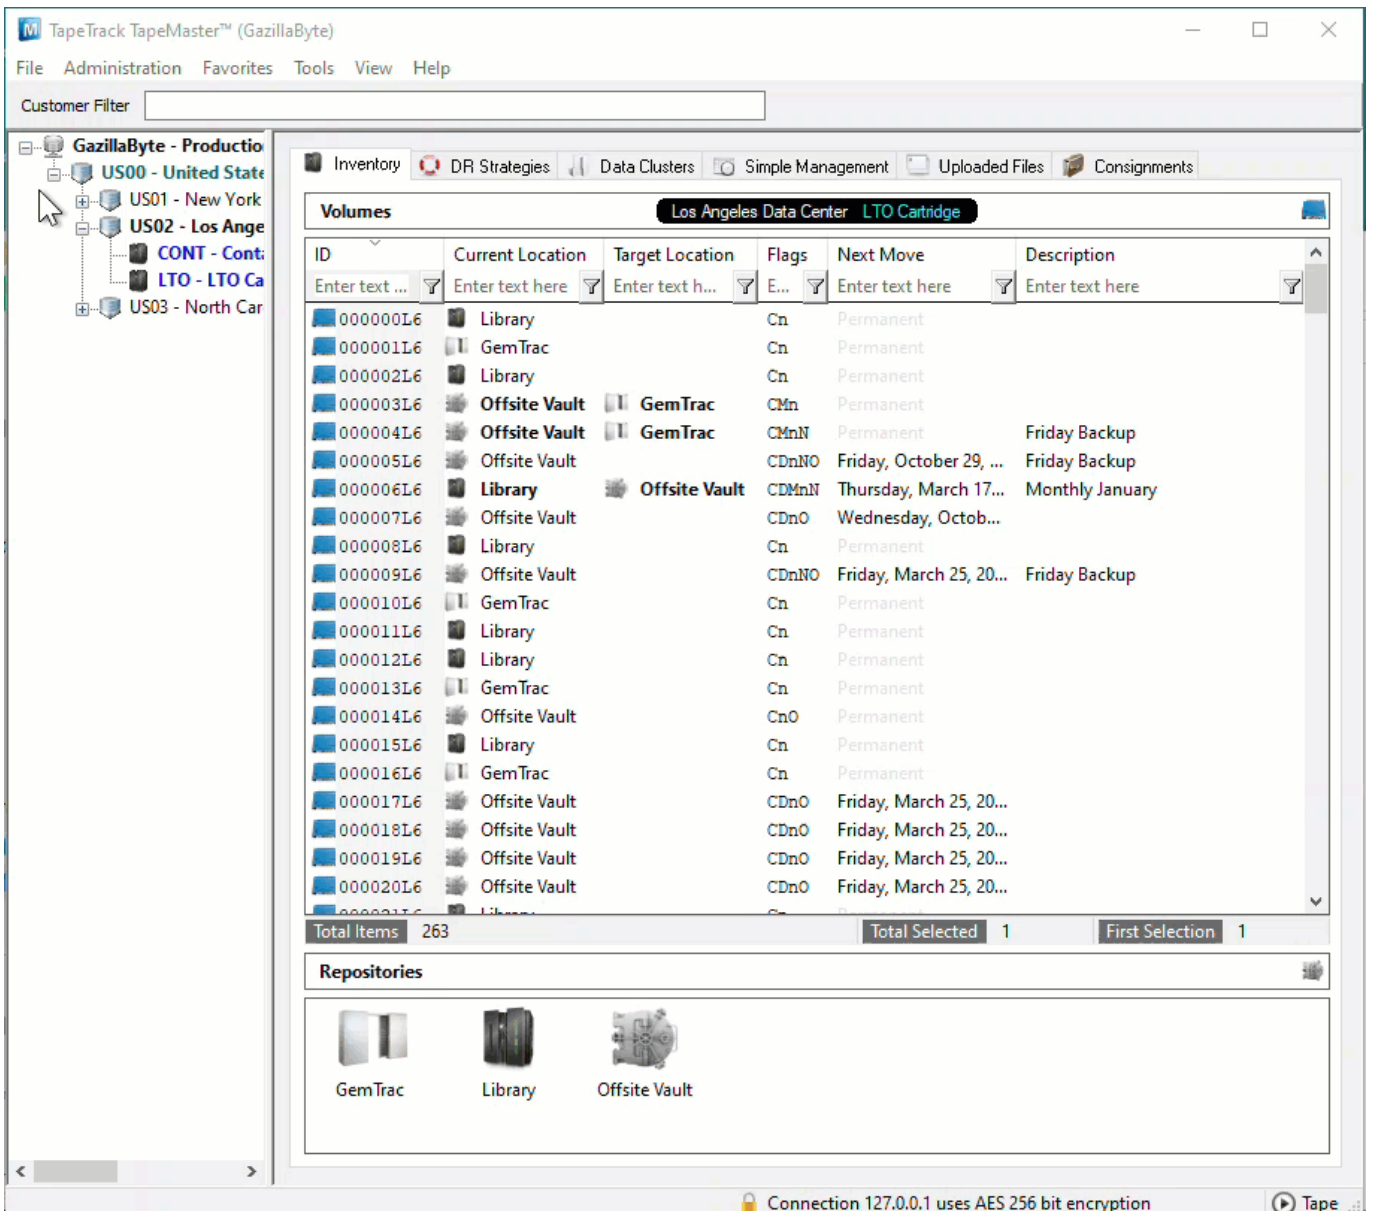

Date Aging - Last Sync

Displays a table and bar graph of selected **Volumes** last synchronization date.

Selecting Volumes for Display

Select all **Volumes** by right-clicking in the Inventory window and select **Select→All**, or using **shift+click** and/or **control+click** select the range of **Volumes** required.

Display Last Sync Date

Right-click the selected **Volumes** and click **Reports→Date Aging→Last Sync**.

Volumes and associated information can be reordered by Volume-ID, Date or Days since last sync by clicking on column headings. Clicking on the same heading will change the displayed order between ascending and descending order.

Right-Click Options

Right-clicking in the table (left) side of the report gives you the options:

- Edit
 - Copy: Copies the selected Volume-ID's to the clipboard.
- Export
 - To Email: Adds a fixed with text file with Volume-IDs, Date and number of days until expiry to email
 - To Text File: Exports Volume-IDs, Date and number of days until expiry to fixed width text file.
- Copy Column
 - Volume - ID: Copies Volume-ID values to windows clipboard.
 - Date: Copies Date values to windows clipboard.
 - Days: Copies Days values to windows clipboard.
- Export (Ctrl+E): Exports data to file.
- Filters
 - Clear All (Ctrl+F): Clears Filter values.
 - Restore (Ctrl+L): Restore Filter values from file.
 - Save (Ctrl+K): Save Filter values to file.
- Print (Ctrl+P): Prints selected **Volumes** to PDF.
- Select
 - All (Ctrl+A): Select all **Volumes**.