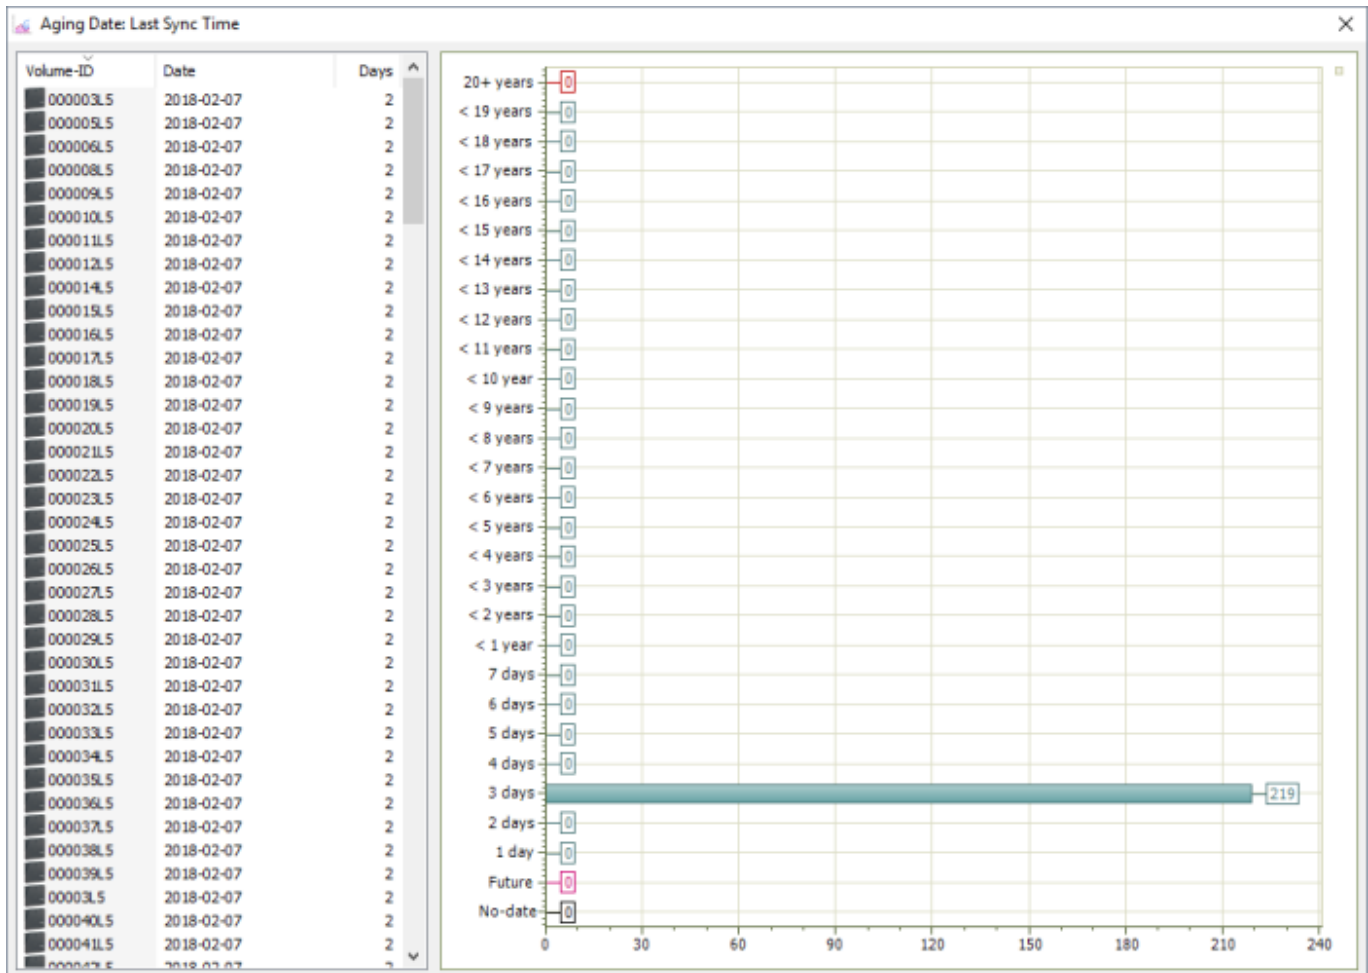

Date Aging - Last Sync

Displays a table and bar graph of selected **Volumes** last synchronization date.

Selecting Volumes for Display

Select all **Volumes** by right-clicking in the Inventory window and select **Select→All**, or using **shift+click** and/or **control+click** select the range of **Volumes** required.

Display Last Sync Date

Right-click the selected **Volumes** and click **Reports→Date Aging→Last Sync**.

Volumes and associated information can be reordered by Volume-ID, Date or Days since last sync by clicking on column headings. Clicking on the same heading will change the displayed order between ascending and descending order.

Right-Click Options

Right-clicking in the table (left) side of the report gives you the options:

- Edit
 - Copy: Copies the selected Volume-ID's to the clipboard.
- Export
 - To Email: Adds a fixed with text file with Volume-IDs, Date and number of days until expiry to email
 - To Text File: Exports Volume-IDs, Date and number of days until expiry to fixed width text file.
- Copy Column
 - Volume - ID: Copies Volume-ID values to windows clipboard.
 - Date: Copies Date values to windows clipboard.
 - Days: Copies Days values to windows clipboard.
- Export (Ctrl+E): Exports data to file.
- Filters
 - Clear All (Ctrl+F): Clears Filter values.
 - Restore (Ctrl+L): Restore Filter values from file.
 - Save (Ctrl+K): Save Filter values to file.
- Print (Ctrl+P): Prints selected **Volumes** to PDF.
- Select
 - All (Ctrl+A): Select all **Volumes**.

- Invert (Ctrl+I): Invert selected [Volumes](#).
- Random (Ctrl+R): Select a [User](#) set number of random [Volumes](#).
- View
 - Icon (Ctrl+1): Set inventory view to Icons.
 - List (Ctrl+2): Set inventory view to List.
 - Report (Ctrl+3): Set inventory view to Report.
 - Small Icon (Ctrl+4): Set inventory view to Small Icons.