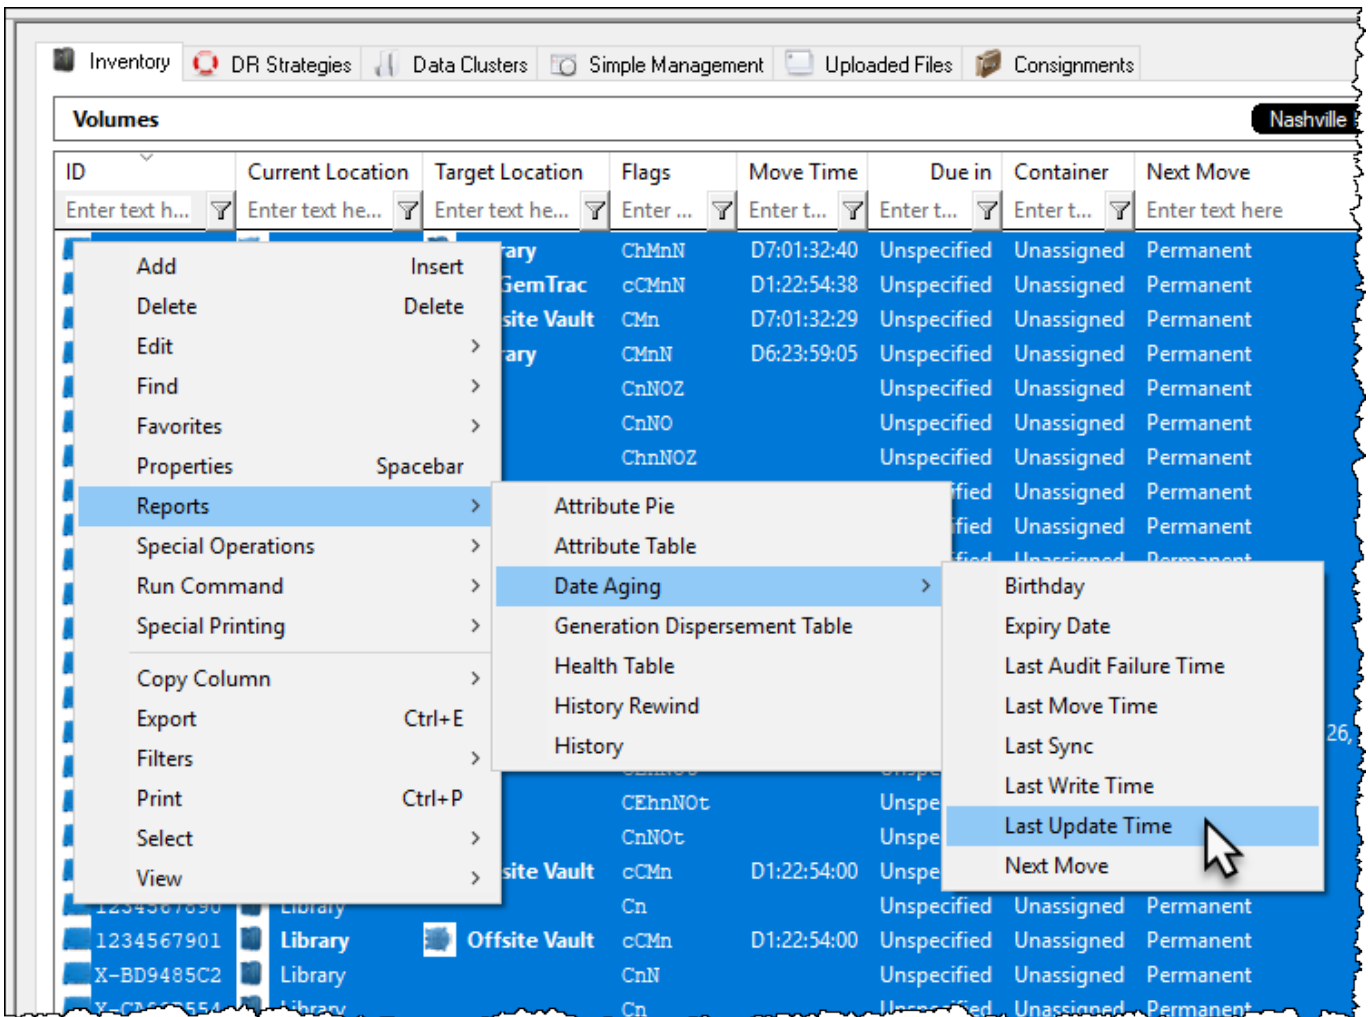

Date Aging - Last Update Time

Displays a table and bar graph of selected [Volumes](#) last update time and date.

Selecting Volumes for Display

Select all [Volumes](#) by right-clicking in the inventory window and select **Select→All**, or using shift+click and/or control+click select the range of [Volumes](#) required.

Display Volume Last Update Time

Right-click the selected [Volumes](#) and click **Reports→Date Aging→Last Update Time**.

[Volumes](#) and associated information can be reordered by [Volume-ID](#), Date or Days since last write by clicking on column headings. Clicking on the same heading will change the displayed order between ascending and descending order.

Right-Click Options

Right-clicking in the table (left) side of the report gives you the options:

- Edit
 - Copy: Copies the selected Volume-ID's to the clipboard.
- Export
 - To Email: Adds a fixed with text file with Volume-IDs, Date and number of days until expiry to email
 - To Text File: Exports Volume-IDs, Date and number of days until expiry to fixed width text file.
- Copy Column
 - Volume - ID: Copies Volume-ID values to windows clipboard.
 - Date: Copies Date values to windows clipboard.
 - Days: Copies Days values to windows clipboard.
- Export (Ctrl+E): Exports data to file.
- Filters
 - Clear All (Ctrl+F): Clears Filter values.
 - Restore (Ctrl+L): Restore Filter values from file.
 - Save (Ctrl+K): Save Filter values to file.
- Print (Ctrl+P): Prints selected Volumes to PDF.
- Select
 - All (Ctrl+A): Select all Volumes.