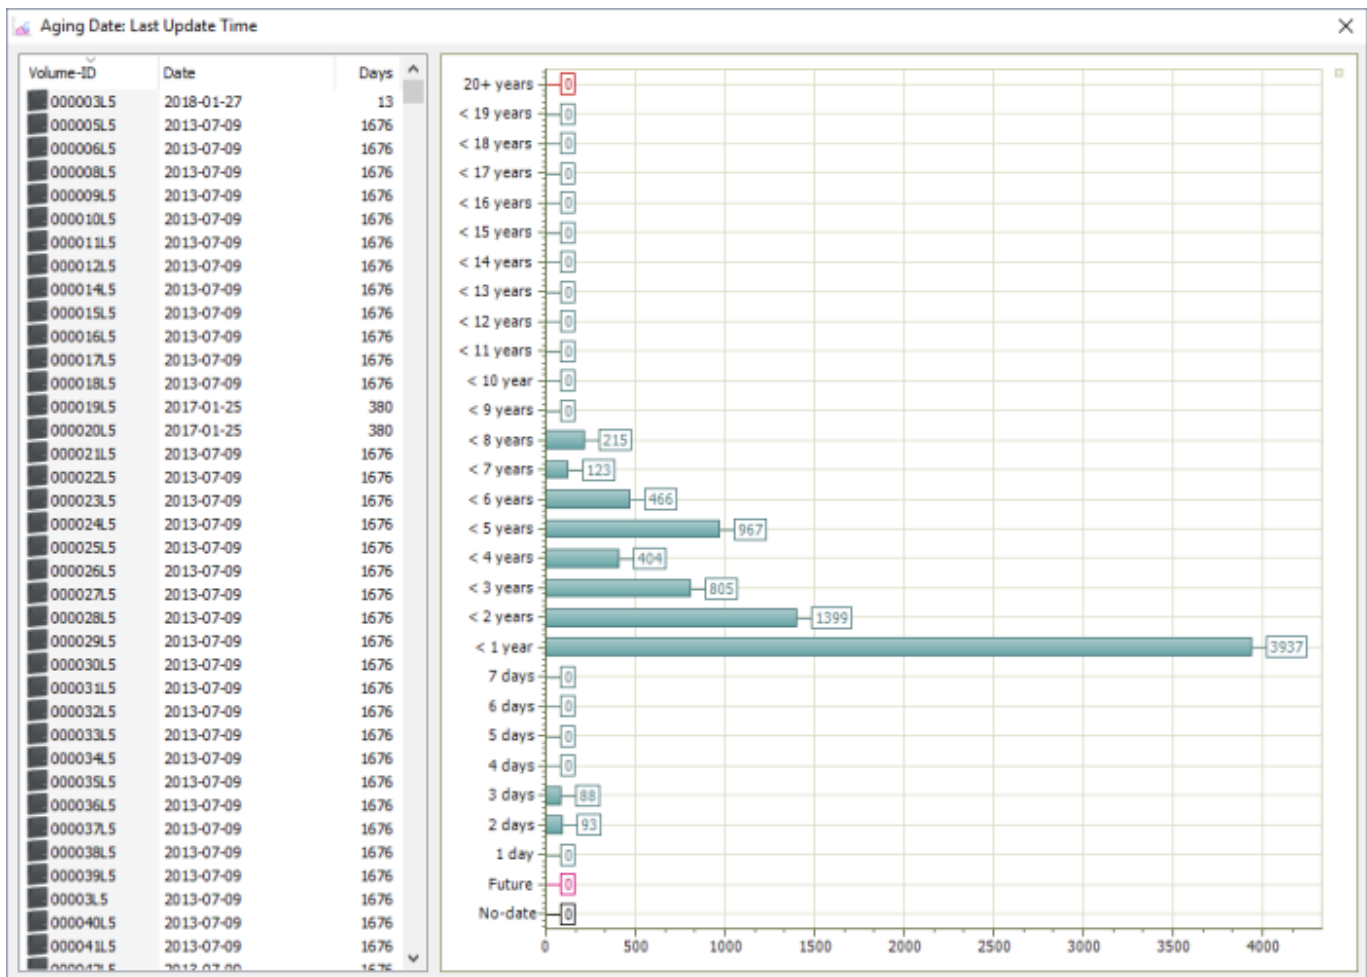

Date Aging - Last Update Time

Displays a table and bar graph of selected [Volumes](#) last update time and date.

Selecting Volumes for Display

Select all [Volumes](#) by right-clicking in the inventory window and select **Select→All**, or using shift+click and/or control+click select the range of [Volumes](#) required.

Display Volume Last Update Time

Right-click the selected [Volumes](#) and click **Reports→Date Aging→Last Update Time**.

[Volumes](#) and associated information can be reordered by [Volume-ID](#), Date or Days since last write by clicking on column headings. Clicking on the same heading will change the displayed order between ascending and descending order.

Right-Click Options

Right-clicking in the table (left) side of the report gives you the options:

- Edit
 - Copy: Copies the selected Volume-ID's to the clipboard.
- Export
 - To Email: Adds a fixed with text file with Volume-IDs, Date and number of days until expiry to email
 - To Text File: Exports Volume-IDs, Date and number of days until expiry to fixed width text file.
- Copy Column
 - Volume - ID: Copies Volume-ID values to windows clipboard.
 - Date: Copies Date values to windows clipboard.
 - Days: Copies Days values to windows clipboard.
- Export (Ctrl+E): Exports data to file.
- Filters
 - Clear All (Ctrl+F): Clears Filter values.
 - Restore (Ctrl+L): Restore Filter values from file.
 - Save (Ctrl+K): Save Filter values to file.
- Print (Ctrl+P): Prints selected Volumes to PDF.
- Select
 - All (Ctrl+A): Select all Volumes.

- Invert (Ctrl+I): Invert selected [Volumes](#).
- Random (Ctrl+R): Select a [User](#) set number of random [Volumes](#).
- View
 - Icon (Ctrl+1): Set inventory view to Icons.
 - List (Ctrl+2): Set inventory view to List.
 - Report (Ctrl+3): Set inventory view to Report.
 - Small Icon (Ctrl+4): Set inventory view to Small Icons.