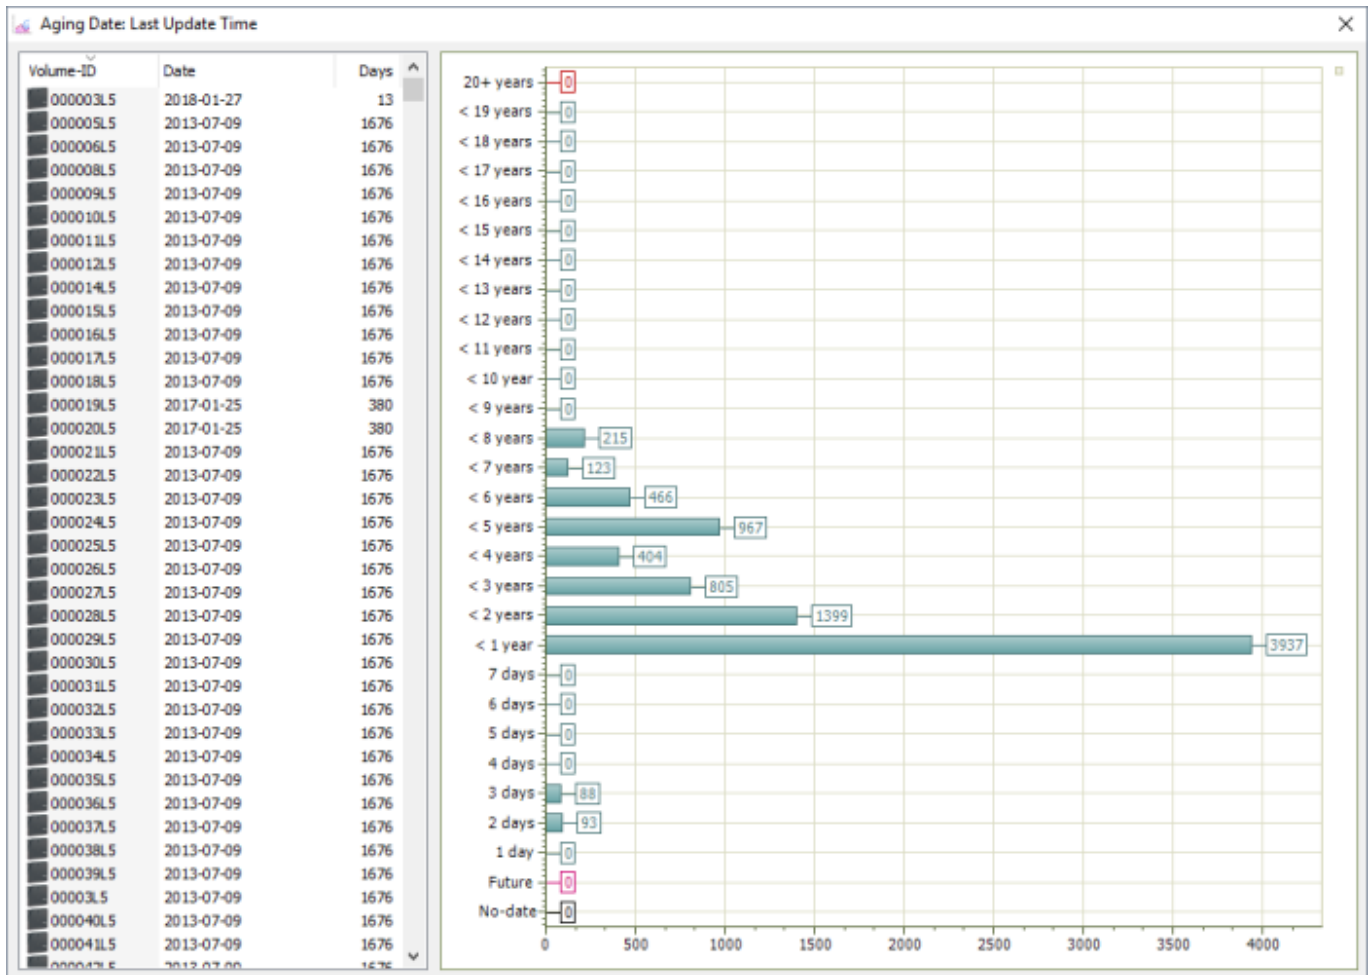

Date Aging - Last Update Time

Displays a table and bar graph of selected [Volumes](#) last update time and date.

Selecting Volumes for Display

Select all [Volumes](#) by right-clicking in the inventory window and select Select→All, or using shift+click and/or control+click select the range of [Volumes](#) required.

Display Volume Last Update Time

Right-click the selected [Volumes](#) and click Reports→Date Aging→Last Update Time.

[Volumes](#) and associated information can be reordered by [Volume-ID](#), Date or Days since last write by clicking on column headings. Clicking on the same heading will change the displayed order between ascending and descending order.

Right-Click Options

Right-clicking in the table (left) side of the report gives you the options:

- Edit
 - Copy: Copies the selected Volume-ID's to the clipboard.
- Export
 - To Email: Adds a fixed with text file with Volume-IDs, Date and number of days until expiry to email
 - To Text File: Exports Volume-IDs, Date and number of days until expiry to fixed width text file.
- Copy Column
 - Volume - ID: Copies Volume-ID values to windows clipboard.
 - Date: Copies Date values to windows clipboard.
 - Days: Copies Days values to windows clipboard.
- Export (Ctrl+E): Exports data to file.
- Filters
 - Clear All (Ctrl+F): Clears Filter values.
 - Restore (Ctrl+L): Restore Filter values from file.
 - Save (Ctrl+K): Save Filter values to file.
- Print (Ctrl+P): Prints selected Volumes to PDF.
- Select
 - All (Ctrl+A): Select all Volumes.