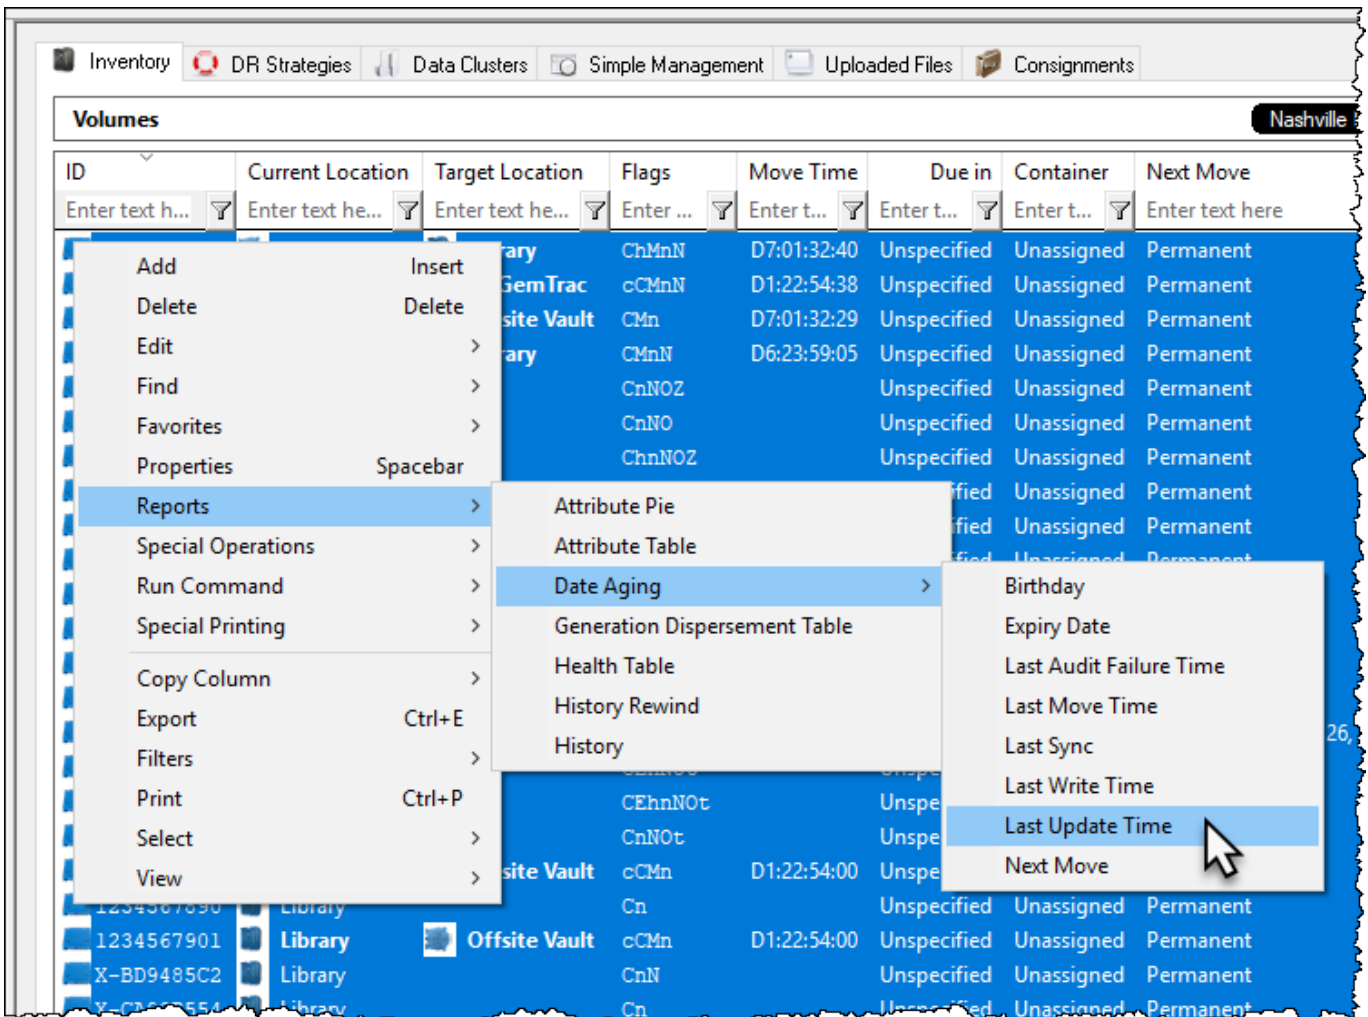

Date Aging - Last Update Time

Displays a table and bar graph of selected [Volumes](#) last update time and date.

Selecting Volumes for Display

Select all [Volumes](#) by right-clicking in the inventory window and select Select→All, or using shift+click and/or control+click select the range of [Volumes](#) required.

Display Volume Last Update Time

Right-click the selected [Volumes](#) and click Reports→Date Aging→Last Update Time.

[Volumes](#) and associated information can be reordered by [Volume-ID](#), Date or Days since last write by clicking on column headings. Clicking on the same heading will change the displayed order between ascending and descending order.

Right-Click Options

Right-clicking in the table (left) side of the report gives you the options:

- Edit
 - Copy: Copies the selected Volume-ID's to the clipboard.
- Export
 - To Email: Adds a fixed with text file with Volume-IDs, Date and number of days until expiry to email
 - To Text File: Exports Volume-IDs, Date and number of days until expiry to fixed width text file.
- Copy Column
 - Volume - ID: Copies Volume-ID values to windows clipboard.
 - Date: Copies Date values to windows clipboard.
 - Days: Copies Days values to windows clipboard.
- Export (Ctrl+E): Exports data to file.
- Filters
 - Clear All (Ctrl+F): Clears Filter values.
 - Restore (Ctrl+L): Restore Filter values from file.
 - Save (Ctrl+K): Save Filter values to file.
- Print (Ctrl+P): Prints selected Volumes to PDF.
- Select
 - All (Ctrl+A): Select all Volumes.