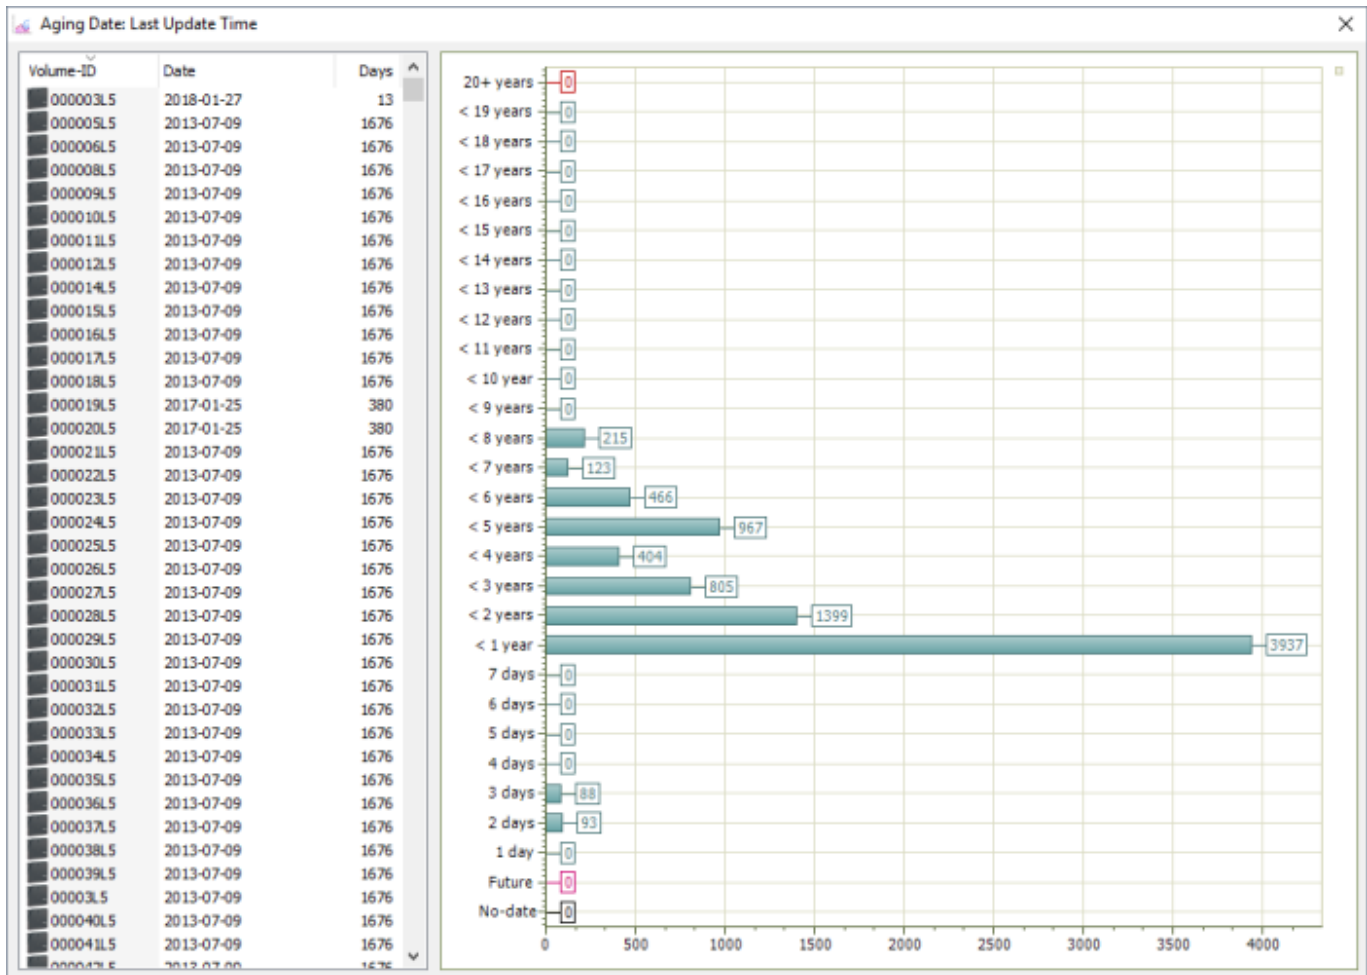

Date Aging - Last Update Time

Displays a table and bar graph of selected [Volumes](#) last update time and date.

Selecting Volumes for Display

Select all [Volumes](#) by right-clicking in the inventory window and select **Select→All**, or using shift+click and/or control+click select the range of [Volumes](#) required.

Display Volume Last Update Time

Right-click the selected [Volumes](#) and click **Reports→Date Aging→Last Update Time**.

[Volumes](#) and associated information can be reordered by [Volume-ID](#), Date or Days since last write by clicking on column headings. Clicking on the same heading will change the displayed order between ascending and descending order.

Right-Click Options

Right-clicking in the table (left) side of the report gives you the options:

- Edit
 - Copy: Copies the selected Volume-ID's to the clipboard.
- Export
 - To Email: Adds a fixed with text file with Volume-IDs, Date and number of days until expiry to email
 - To Text File: Exports Volume-IDs, Date and number of days until expiry to fixed width text file.
- Copy Column
 - Volume - ID: Copies Volume-ID values to windows clipboard.
 - Date: Copies Date values to windows clipboard.
 - Days: Copies Days values to windows clipboard.
- Export (Ctrl+E): Exports data to file.
- Filters
 - Clear All (Ctrl+F): Clears Filter values.
 - Restore (Ctrl+L): Restore Filter values from file.
 - Save (Ctrl+K): Save Filter values to file.
- Print (Ctrl+P): Prints selected Volumes to PDF.
- Select
 - All (Ctrl+A): Select all Volumes.

- Invert (Ctrl+I): Invert selected [Volumes](#).
- Random (Ctrl+R): Select a [User](#) set number of random [Volumes](#).
- View
 - Icon (Ctrl+1): Set inventory view to Icons.
 - List (Ctrl+2): Set inventory view to List.
 - Report (Ctrl+3): Set inventory view to Report.
 - Small Icon (Ctrl+4): Set inventory view to Small Icons.