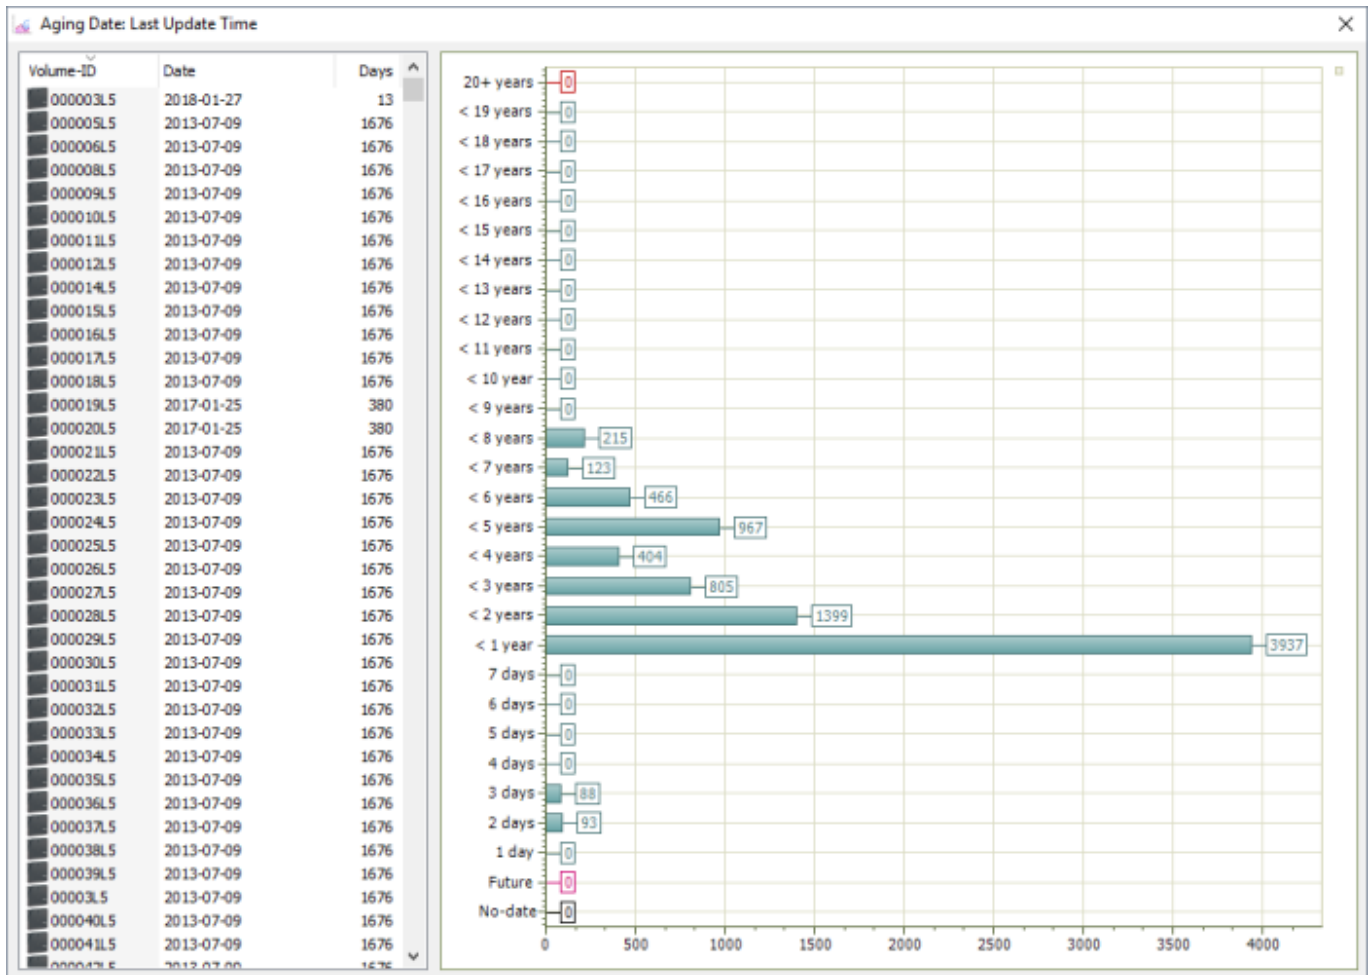

Date Aging - Last Update Time

Displays a table and bar graph of selected **Volumes** last update time and date.

Selecting Volumes for Display

Select all **Volumes** by right-clicking in the inventory window and select **Select→All**, or using **shift+click** and/or **control+click** select the range of **Volumes** required.

Display Volume Last Update Time

Right-click the selected **Volumes** and click **Reports→Date Aging→Last Update Time**.

Volumes and associated information can be reordered by **Volume-ID**, Date or Days since last write by clicking on column headings. Clicking on the same heading will change the displayed order between ascending and descending order.

Right-Click Options

Right-clicking in the table (left) side of the report gives you the options:

- Edit
 - Copy: Copies the selected Volume-ID's to the clipboard.
- Export
 - To Email: Adds a fixed with a text file with Volume-IDs, Date and number of days until expiry to email
 - To Text File: Exports Volume-IDs, Date and number of days until expiry to fixed-width text file.
- Copy Column
 - Volume - ID: Copies Volume-ID values to windows clipboard.
 - Date: Copies Date values to windows clipboard.
 - Days: Copies Days values to windows clipboard.
- Export (Ctrl+E): Exports data to file.
- Filters
 - Clear All (Ctrl+F): Clears Filter values.
 - Restore (Ctrl+L): Restore Filter values from file.
 - Save (Ctrl+K): Save Filter values to file.
- Print (Ctrl+P): Prints selected Volumes to PDF.
- Select
 - All (Ctrl+A): Select all Volumes.