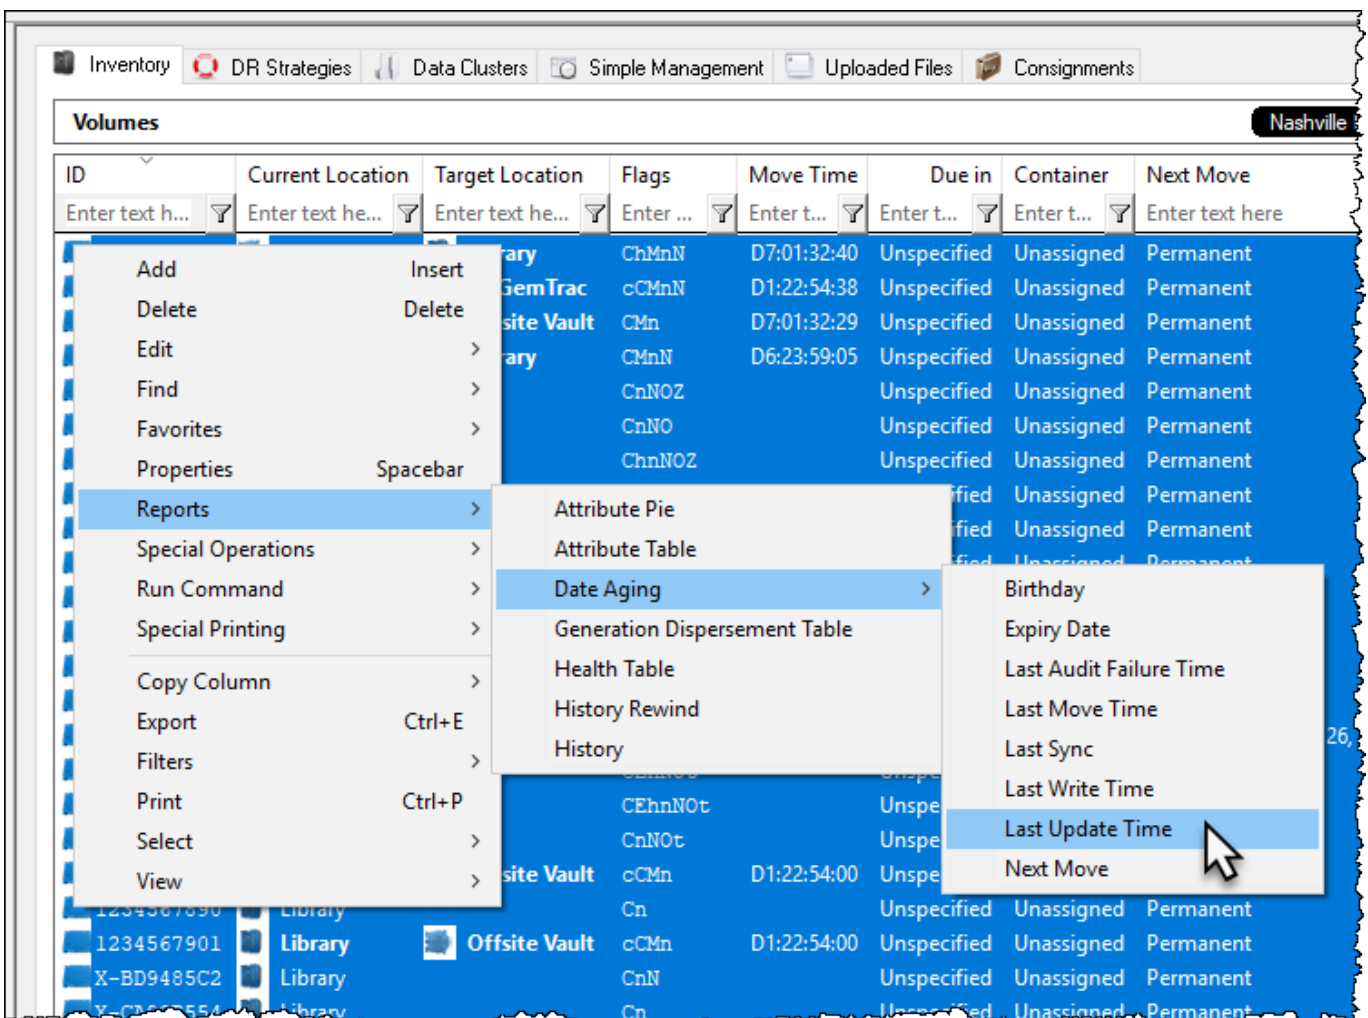

Date Aging - Last Update Time

Displays a table and bar graph of selected **Volumes** last update time and date.

Selecting Volumes for Display

Select all **Volumes** by right-clicking in the inventory window and select **Select→All**, or using **shift+click** and/or **control+click** select the range of **Volumes** required.

Display Volume Last Update Time

Right-click the selected **Volumes** and click **Reports→Date Aging→Last Update Time**.

Volumes and associated information can be reordered by **Volume-ID**, Date or Days since last write by clicking on column headings. Clicking on the same heading will change the displayed order between ascending and descending order.

Right-Click Options

Right-clicking in the table (left) side of the report gives you the options:

- Edit
 - Copy: Copies the selected Volume-ID's to the clipboard.
- Export
 - To Email: Adds a fixed with a text file with Volume-IDs, Date and number of days until expiry to email
 - To Text File: Exports Volume-IDs, Date and number of days until expiry to fixed-width text file.
- Copy Column
 - Volume - ID: Copies Volume-ID values to windows clipboard.
 - Date: Copies Date values to windows clipboard.
 - Days: Copies Days values to windows clipboard.
- Export (Ctrl+E): Exports data to file.
- Filters
 - Clear All (Ctrl+F): Clears Filter values.
 - Restore (Ctrl+L): Restore Filter values from file.
 - Save (Ctrl+K): Save Filter values to file.
- Print (Ctrl+P): Prints selected Volumes to PDF.
- Select
 - All (Ctrl+A): Select all Volumes.

- Invert (Ctrl+I): Invert selected [Volumes](#).
- Random (Ctrl+R): Select a [User](#) set number of random [Volumes](#).
- View
 - Icon (Ctrl+1): Set inventory view to Icons.
 - List (Ctrl+2): Set inventory view to List.
 - Report (Ctrl+3): Set inventory view to Report.
 - Small Icon (Ctrl+4): Set inventory view to Small Icons.