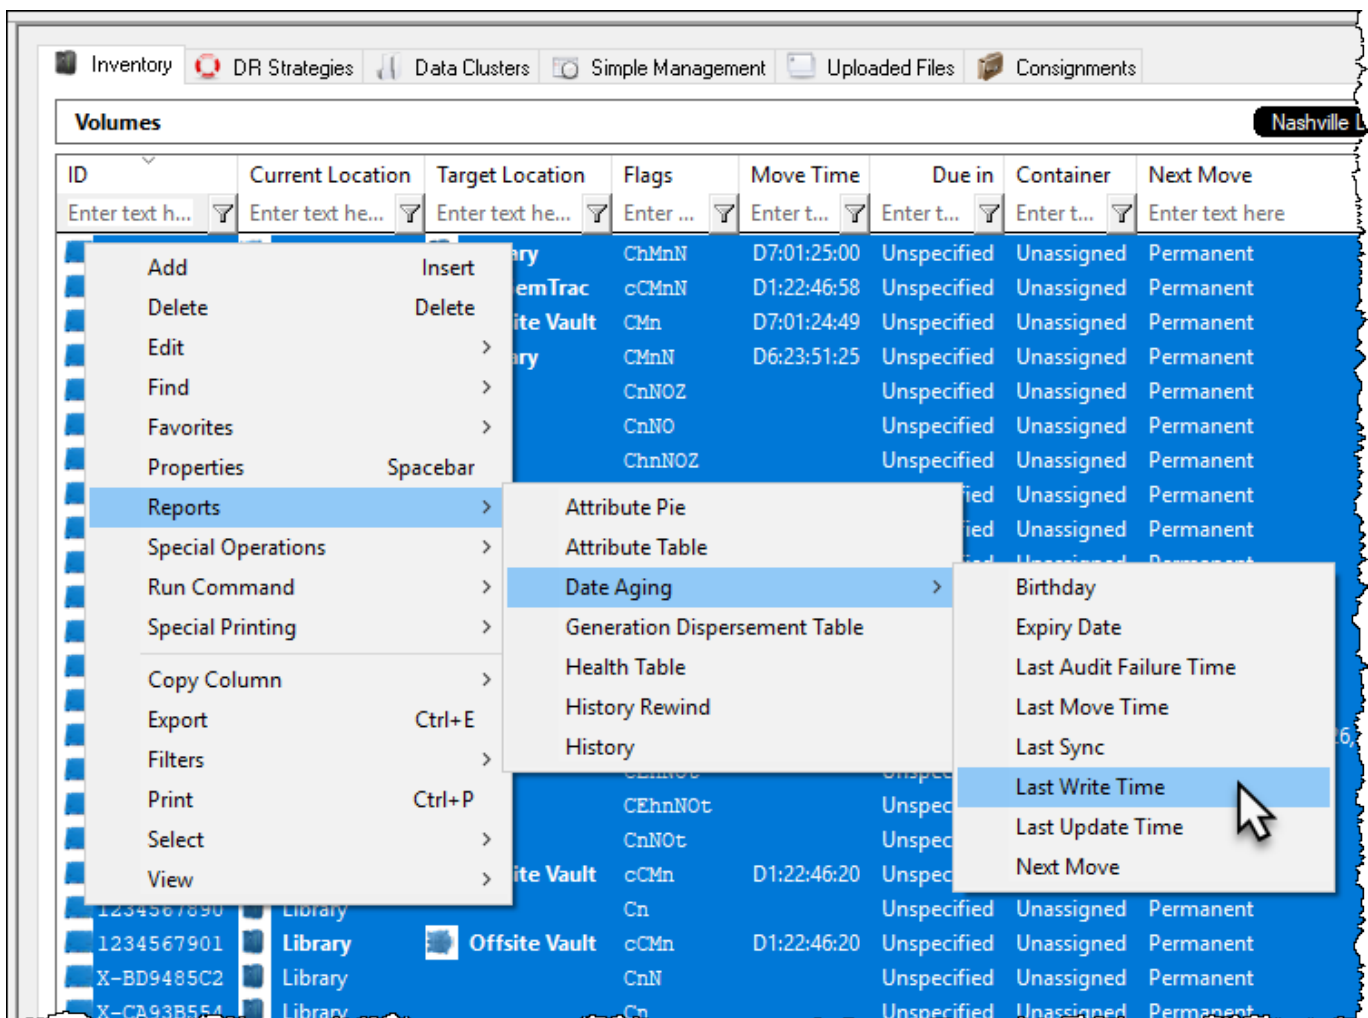

Date Aging - Last Write Time

Displays a table and bar graph of selected [Volumes](#) last write time and date.

Selecting Volumes for Display

Select all [Volumes](#) by right-clicking in the inventory window and select **Select→All**, or using **shift+click** and/or **control+click** select the range of [Volumes](#) required.

Display Last Write Time

Right-click the selected [Volumes](#) and click **Reports→Date Aging→Last Write Time**.

[Volumes](#) and associated information can be reordered by [Volume-ID](#), Date or Days since last write by clicking on column headings. Clicking on the same heading will change the displayed order between ascending and descending order.

Right-Click Options

Right-clicking in the table (left) side of the report gives you the options:

- Edit
 - Copy: Copies the selected Volume-ID's to the clipboard.
- Export
 - To Email: Adds a fixed with text file with Volume-IDs, Date and number of days until expiry to email
 - To Text File: Exports Volume-IDs, Date and number of days until expiry to fixed width text file.
- Copy Column
 - Volume - ID: Copies Volume-ID values to windows clipboard.
 - Date: Copies Date values to windows clipboard.
 - Days: Copies Days values to windows clipboard.
- Export (Ctrl+E): Exports data to file.
- Filters
 - Clear All (Ctrl+F): Clears Filter values.
 - Restore (Ctrl+L): Restore Filter values from file.
 - Save (Ctrl+K): Save Filter values to file.
- Print (Ctrl+P): Prints selected Volumes to PDF.
- Select
 - All (Ctrl+A): Select all Volumes.

- Invert (Ctrl+I): Invert selected [Volumes](#).
- Random (Ctrl+R): Select a [User](#) set number of random [Volumes](#).
- View
 - Icon (Ctrl+1): Set inventory view to Icons.
 - List (Ctrl+2): Set inventory view to List.
 - Report (Ctrl+3): Set inventory view to Report.
 - Small Icon (Ctrl+4): Set inventory view to Small Icons.