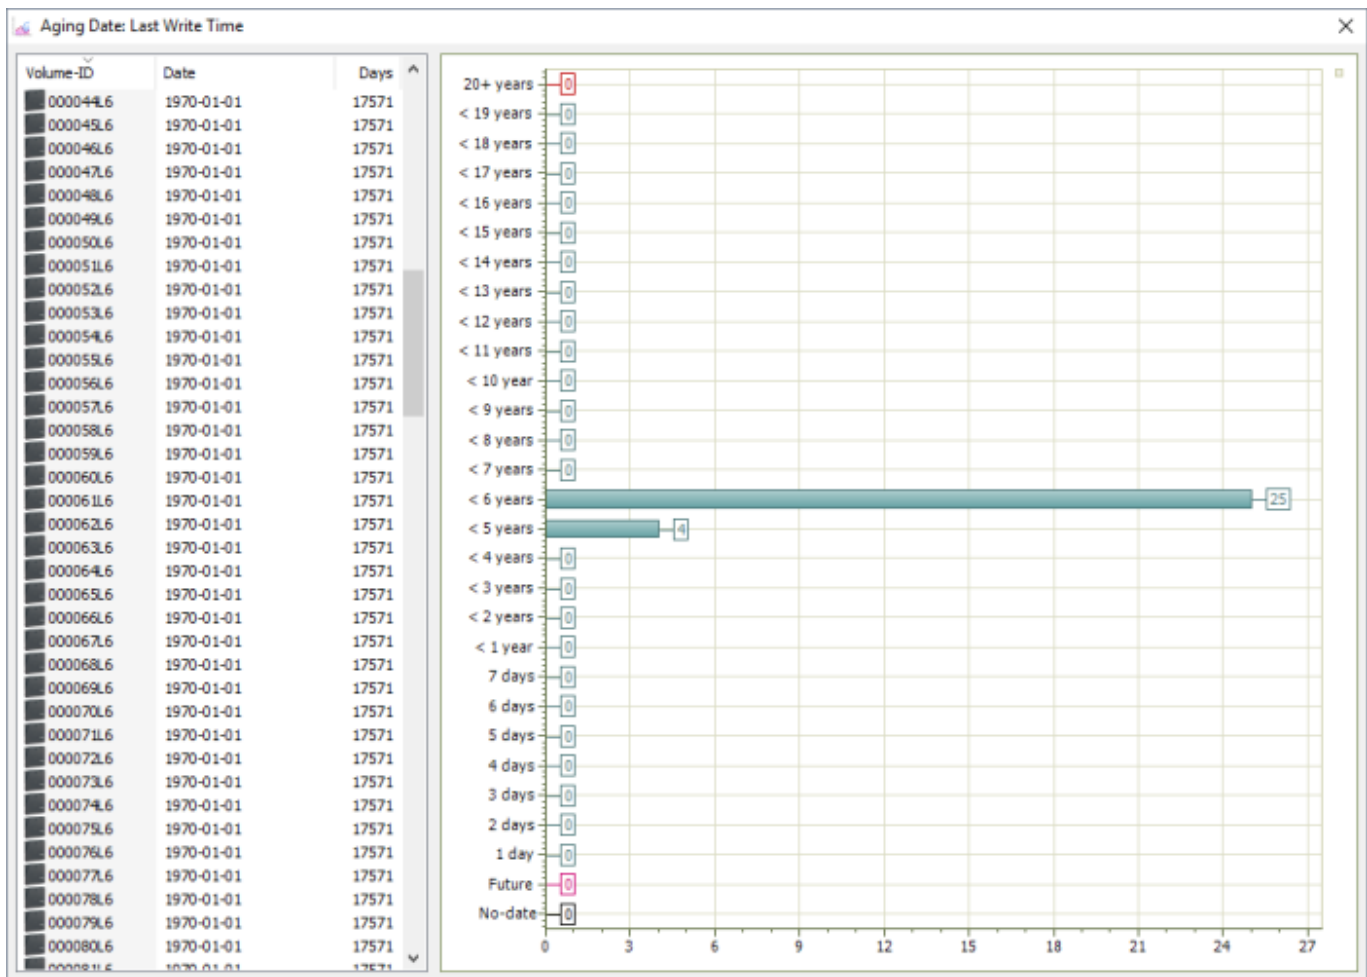

Date Aging - Last Write Time

Displays a table and bar graph of selected [Volumes](#) last write time and date.

Selecting Volumes for Display

Select all [Volumes](#) by right-clicking in the inventory window and select **Select→All**, or using **shift+click** and/or **control+click** select the range of [Volumes](#) required.

Display Last Write Time

Right-click the selected [Volumes](#) and click **Reports→Date Aging→Last Write Time**.

[Volumes](#) and associated information can be reordered by [Volume-ID](#), Date or Days since last write by clicking on column headings. Clicking on the same heading will change the displayed order between ascending and descending order.

Right-Click Options

Right-clicking in the table (left) side of the report gives you the options:

- Edit
 - Copy: Copies the selected Volume-ID's to the clipboard.
- Export
 - To Email: Adds a fixed with text file with Volume-IDs, Date and number of days until expiry to email
 - To Text File: Exports Volume-IDs, Date and number of days until expiry to fixed width text file.
- Copy Column
 - Volume - ID: Copies Volume-ID values to windows clipboard.
 - Date: Copies Date values to windows clipboard.
 - Days: Copies Days values to windows clipboard.
- Export (Ctrl+E): Exports data to file.
- Filters
 - Clear All (Ctrl+F): Clears Filter values.
 - Restore (Ctrl+L): Restore Filter values from file.
 - Save (Ctrl+K): Save Filter values to file.
- Print (Ctrl+P): Prints selected Volumes to PDF.
- Select
 - All (Ctrl+A): Select all Volumes.

- Invert (Ctrl+I): Invert selected [Volumes](#).
- Random (Ctrl+R): Select a [User](#) set number of random [Volumes](#).
- View
 - Icon (Ctrl+1): Set inventory view to Icons.
 - List (Ctrl+2): Set inventory view to List.
 - Report (Ctrl+3): Set inventory view to Report.
 - Small Icon (Ctrl+4): Set inventory view to Small Icons.