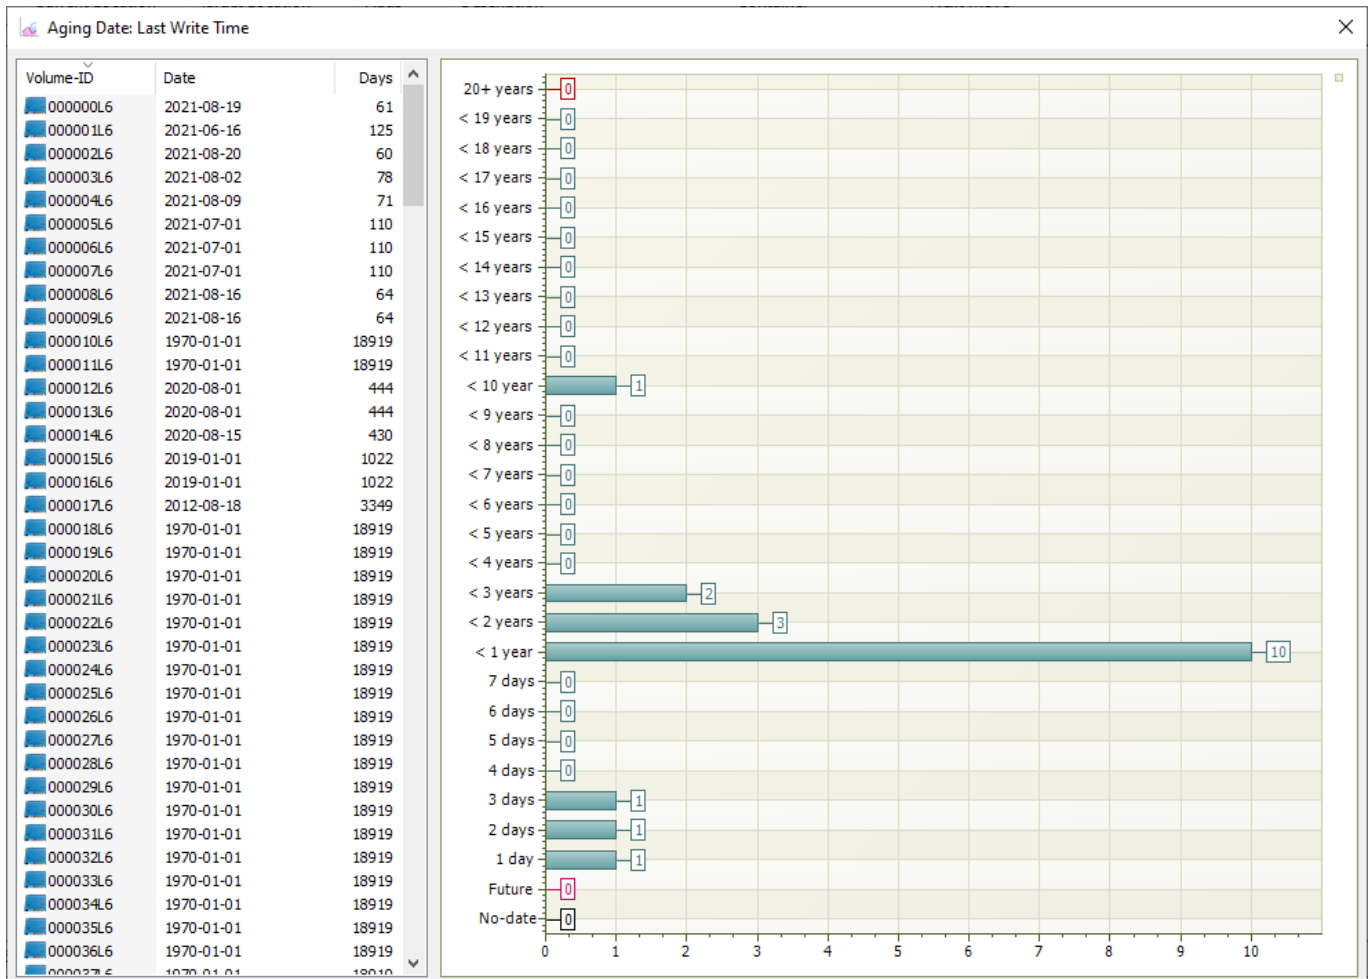

The screenshot displays the TapeTrack TapeMaster interface. The main window shows a table of volumes with the following columns: ID, Current Location, Target Location, Flags, Next Move, and Description. The table is filtered to show volumes in the 'Los Angeles Data Center' using 'LTO Cartridge'.

Summary statistics: Total Items: 263, Total Selected: 1, First Selection: 1.

Repositories shown: GemTrac, Library, Offsite Vault.

Connection: 127.0.0.1 uses AES 256 bit encryption.

## Display Last Write Time

Right-click the selected [Volumes](#) and click **Reports→Date Aging→Last Write Time**.

Volumes and associated information can be reordered by Volume-ID, Date or Days since last write by clicking on column headings. Clicking on the same heading will change the displayed order between ascending and descending order.

## Right-Click Options

Right clicking on the left window will present a menu of extra functions:

- Properties: Opens [Volume Properties](#), if multiple [Volumes](#) are selected [Volume Properties](#) will open sequentially for each one.
- Copy Column
  - Volume - ID: Copies selected [Volume-ID's](#) column values to Windows Clipboard.
  - Date: Copies selected [Volume-ID's](#) Dates column values to Windows Clipboard.
  - Days: Copies selected [Volume-ID's](#) Days column values to Windows Clipboard.
- Count Unique Values
  - Volume - ID: Counts unique selected [Volume-ID's](#) column values and displays them in a Pie Chart and table.
  - Date: Counts unique selected Dates column values and displays them in a Pie Chart and table.
  - Days: Counts unique selected Days column values and displays them in a Pie Chart and table.
- Export: Opens Export window to export selected [Volume-ID's](#) to file.
- Filters
  - Clear All
  - Restore
  - Save
- Print: Prints selected [Volumes](#) to PDF.