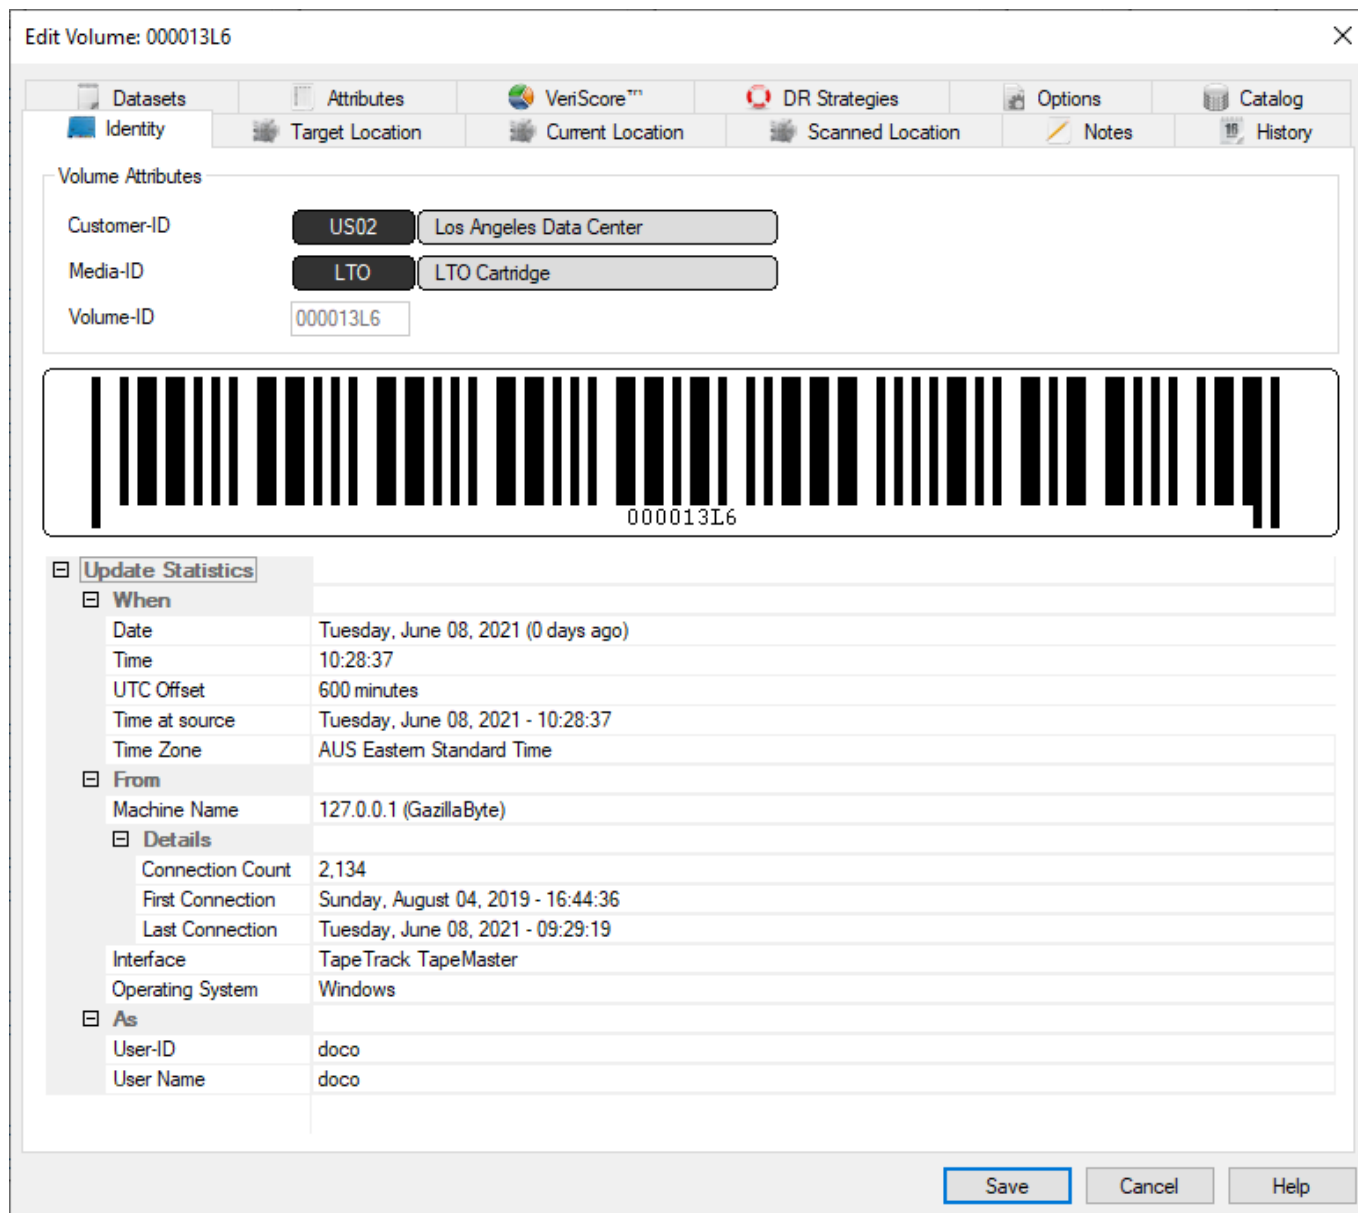

## Volume Properties Window

The **Volume Properties Window** contains information and administrative controls for each individual **Volume**. It can be accessed by right-clicking on a **Volume** in the Inventory window and selecting Properties.

This can also be achieved by either selecting the required **Volume/s** and pressing the space bar on your keyboard or double-clicking the a **Volume** in the **Volume List**.

There are twelve tabs in the **Volume Properties** window.

- **Identity**: Displays the **Customer-ID**, **Media-ID** and **Volume-ID** for the selected **Volume**.
- **Target Location**: Displays the Repository and Slot that a **Volume** is moving to if it is in a **Move**. If a **Volume** is not in a **Move**, this will be the same as the Current Location.
- **Current Location**: Displays the Repository and Slot where a Volume was last confirmed. If a **Volume** is not in a **Move**, this will be the Repository where the **Volume** should physically be.
- **Scanned Location**: Displays the Repository and Slot where a **Volume** was last scanned or confirmed. If a **Volume** is not in a **Move**, this will be the Repository that the **Volume** is from.

- **Notes:** Displays Notes about the selected **Volume**.
- **History:** Displays all transactions that have occurred with the selected **Volume**, including Date, Time, **Repository** moved from, and **Repository** moved to.
- **Datasets:** Displays a list of Datasets associated with the selected **Volume**.
- **Attributes:** Used to set **Attributes** for a selected **Volume**.
- **VeriScore™:** Displays VeriScore™ information for each **Volume**.
- **DR Strategies:** Displays which **Disaster Recovery Strategies** a **Volume** is associated with.
- **Options:** Provides a list of configuration options for each **Volume**.
- **Catalog:** Displays Catalog information.