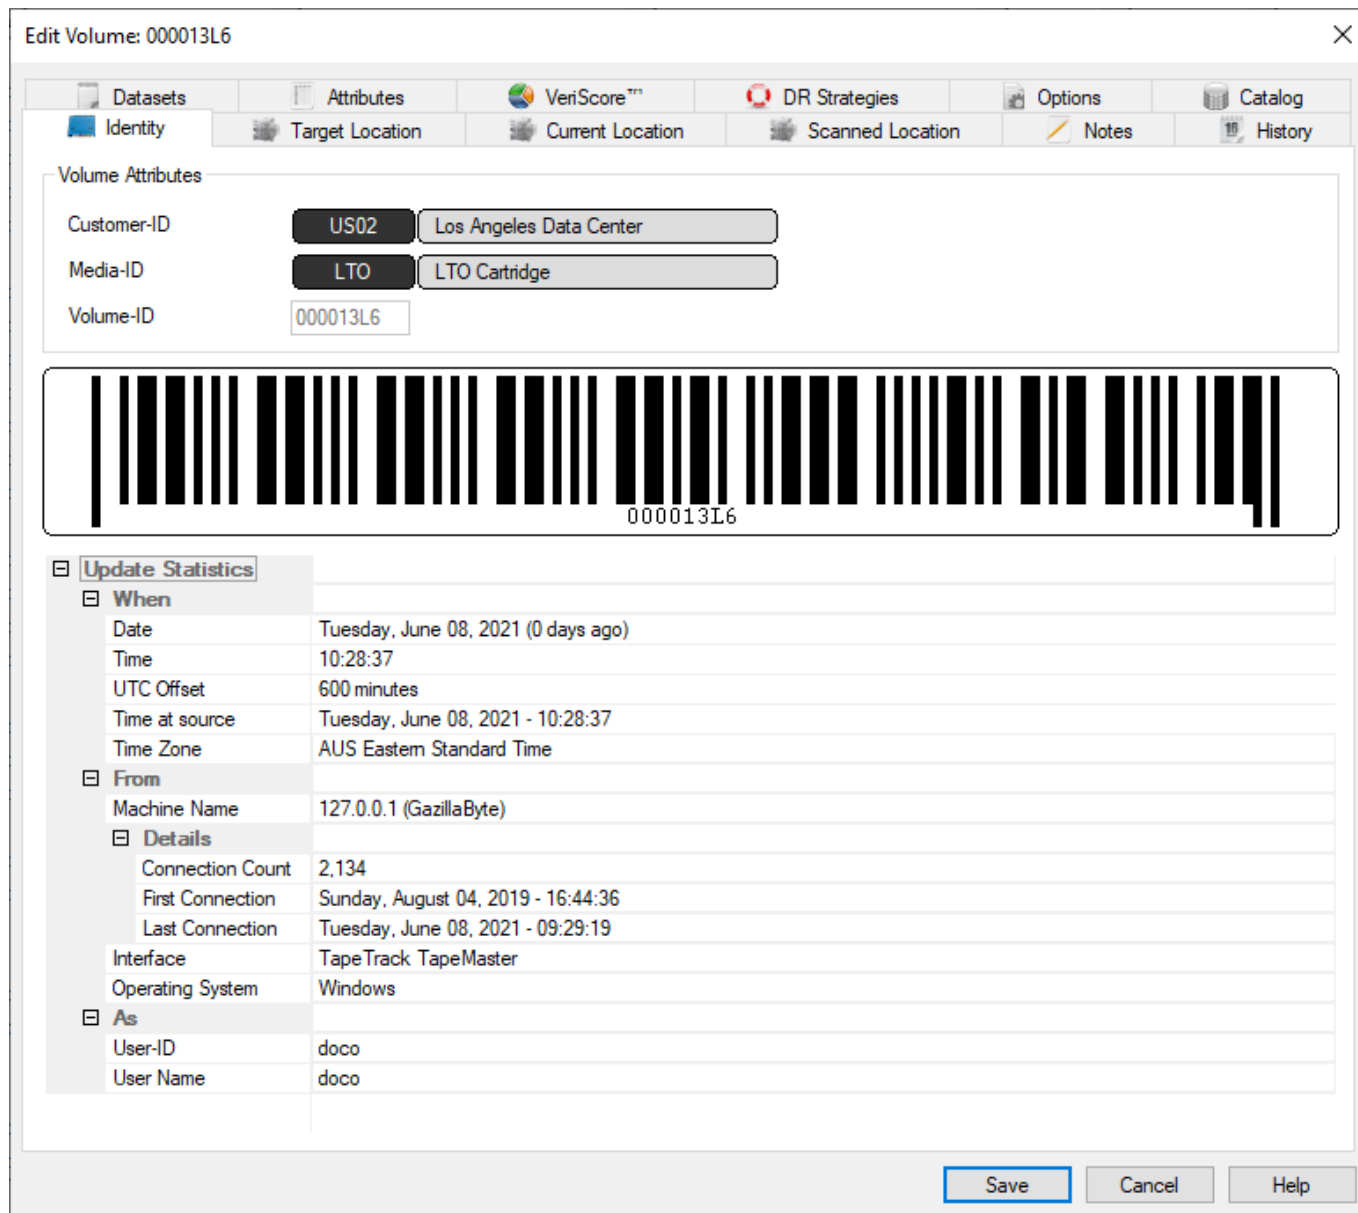

# Volume Properties Window

The **Volume Properties Window** contains information and administrative controls for each individual **Volume**. It can be accessed by right-clicking on a **Volume** in the **Volume List** and selecting Properties or by double-clicking a **Volume** in the **Volume List**.

There are twelve tabs in the Volume Properties Window.

1. **Identity**: Displays the **Customer-ID**, **Media-ID** and **Volume-ID** for the selected **Volume**.
2. **Target Location**: Displays the **Repository** and **Slot** that a **Volume** is moving to if it is in a **Move**. If a **Volume** is not in a **Move**, this will be the same as the **Current Location**.
3. **Current Location**: Displays the **Repository** and **Slot** where a **Volume** was last confirmed. If a **Volume** is not in a **Move**, this will be the **Repository** where the **Volume** should physically be.
4. **Scanned Location**: Displays the **Repository** and **Slot** where a **Volume** was last scanned or confirmed. If a **Volume** is not in a **Move**, this will be the **Repository** that the **Volume** is from.
5. **Notes**: Displays **Notes** about the selected **Volume**.
6. **History**: Displays all transactions that have occurred with the selected **Volume**, including **Date**, **Time**, **Repository** moved from, and **Repository** moved to.

7. **Datasets**: Displays a list of Datasets associated with the selected **Volume**.
8. **Attributes**: Used to set **Attributes** for a selected **Volume**.
9. **VeriScore™**: Displays VeriScore™ information for each **Volume**.
10. **DR Strategies**: Displays which **Disaster Recovery Strategies** a **Volume** is associated with.
11. **Options**: Provides a list of configuration options for each **Volume**.
12. **Catalog**: