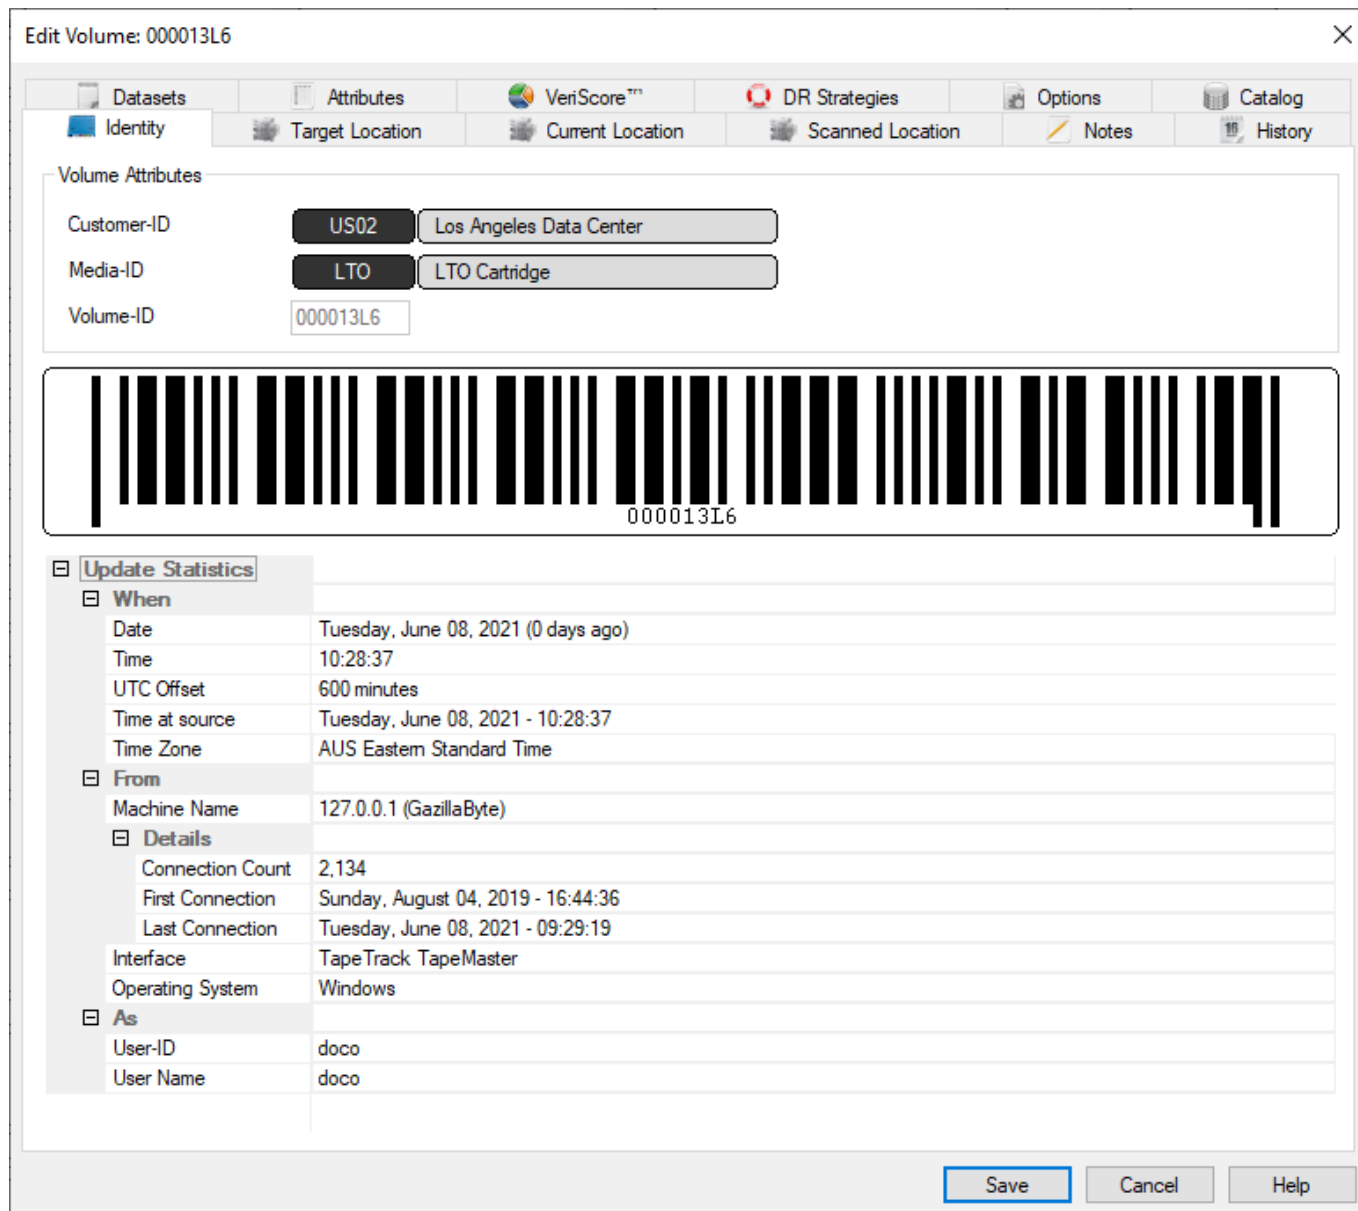

# Volume Properties Window

The **Volume Properties Window** contains information and administrative controls for each individual **Volume**. It can be accessed by right-clicking on a **Volume** in the **Volume List** and selecting Properties or by double-clicking a **Volume** in the **Volume List**.

There are twelve tabs in the Volume Properties Window.

1. **Identity**: Displays the **Customer-ID**, **Media-ID** and **Volume-ID** for the selected **Volume**.
2. **Target Location**: Displays the **Repository** and **Slot** that a **Volume** is moving to if it is in a **Move**. If a **Volume** is not in a **Move**, this will be the same as the **Current Location**.
3. **Current Location**: Displays the **Repository** and **Slot** where a **Volume** was last confirmed. If a **Volume** is not in a **Move**, this will be the **Repository** where the **Volume** should physically be.
4. **Scanned Location**: Displays the **Repository** and **Slot** where a **Volume** was last scanned or confirmed. If a **Volume** is not in a **Move**, this will be the **Repository** that the **Volume** is from.
5. **Notes**: Displays **Notes** about the selected **Volume**.
6. **History**: Displays all transactions that have occurred with the selected **Volume**, including **Date**, **Time**, **Repository** moved from, and **Repository** moved to.

7. **Datasets**: Displays a list of Datasets associated with the selected **Volume**.
8. **Attributes**: Used to set **Attributes** for a selected **Volume**.
9. **VeriScore™**: Displays VeriScore™ information for each **Volume**.
10. **DR Strategies**: Displays which **Disaster Recovery Strategies** a **Volume** is associated with.
11. **Options**: Provides a list of configuration options for each **Volume**.
12. **Catalog**: