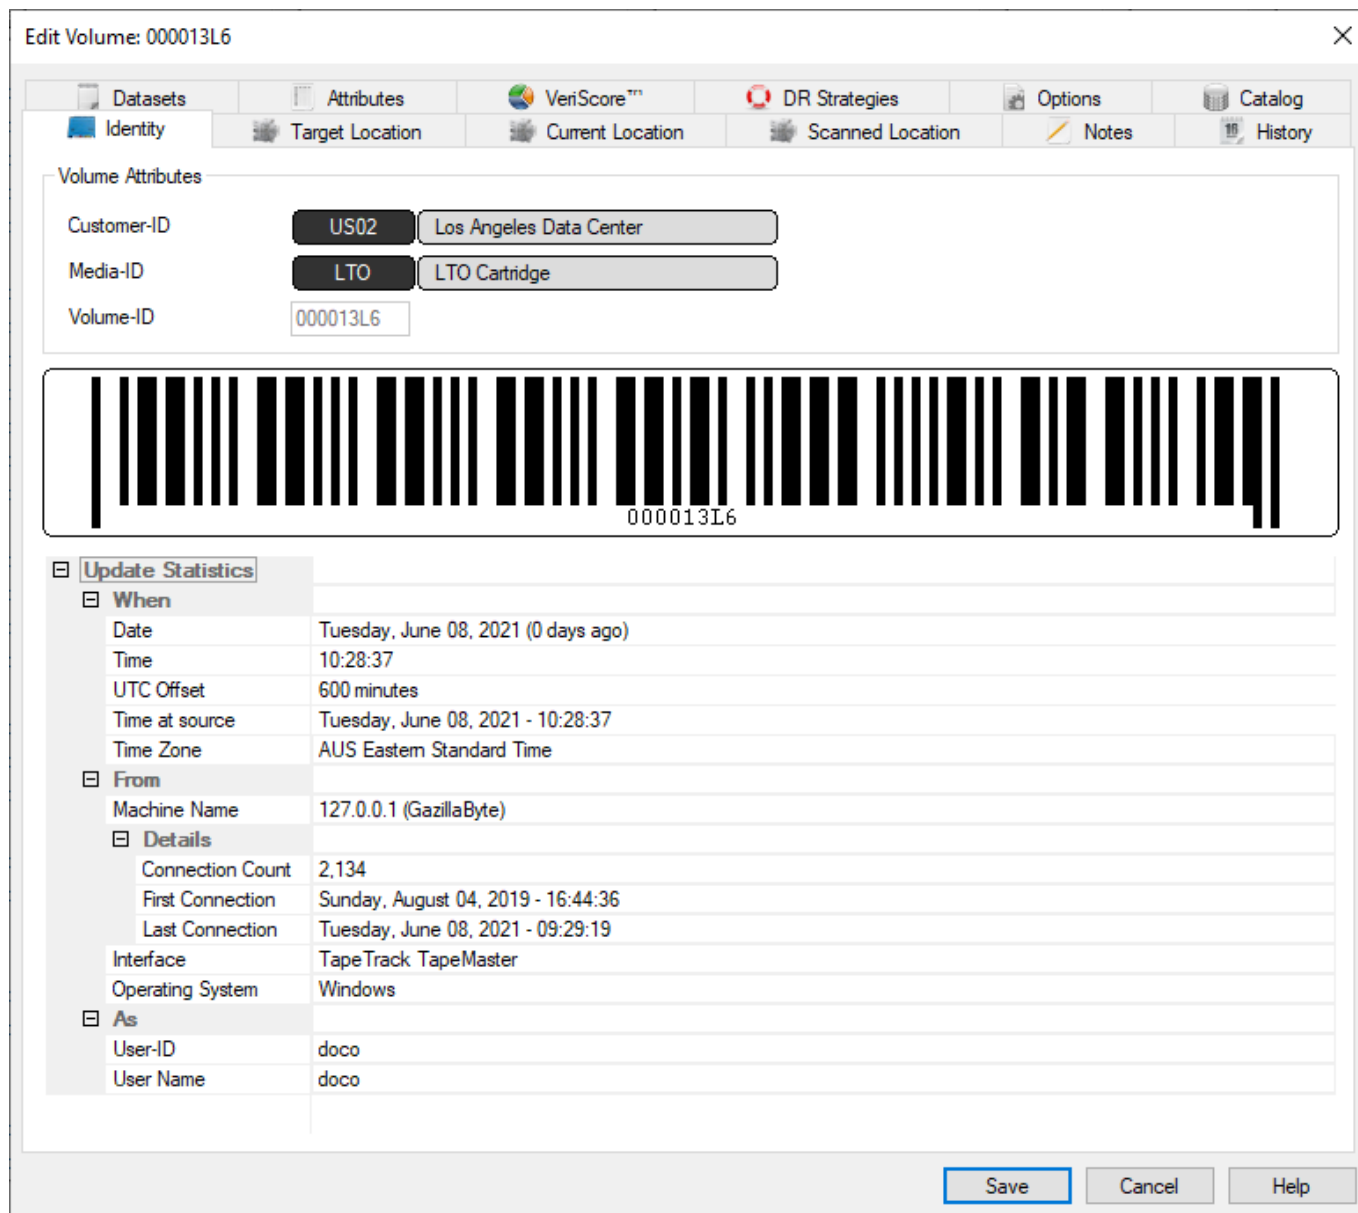

# Volume Properties Window

The **Volume Properties Window** contains information and administrative controls for each individual **Volume**. It can be accessed by right-clicking on a **Volume** in the **Volume List** and selecting Properties. This can also be done by either hitting the space bar on your keyboard or double-clicking the a **Volume** in the **Volume List**.

There are twelve tabs in the Volume Properties Window.

1. **Identity**: Displays the **Customer-ID**, **Media-ID** and **Volume-ID** for the selected **Volume**.
2. **Target Location**: Displays the Repository and Slot that a **Volume** is moving to if it is in a **Move**. If a **Volume** is not in a **Move**, this will be the same as the Current Location.
3. **Current Location**: Displays the Repository and Slot where a Volume was last confirmed. If a **Volume** is not in a **Move**, this will be the Repository where the **Volume** should physically be.
4. **Scanned Location**: Displays the Repository and Slot where a **Volume** was last scanned or confirmed. If a **Volume** is not in a **Move**, this will be the Repository that the **Volume** is from.
5. **Notes**: Displays Notes about the selected **Volume**.
6. **History**: Displays all transactions that have occurred with the selected **Volume**, including Date,

Time, [Repository](#) moved from, and [Repository](#) moved to.

7. **Datasets**: Displays a list of Datasets associated with the selected [Volume](#).
8. **Attributes**: Used to set [Attributes](#) for a selected [Volume](#).
9. **VeriScore™**: Displays VeriScore™ information for each [Volume](#).
10. **DR Strategies**: Displays which [Disaster Recovery Strategies](#) a [Volume](#) is associated with.
11. **Options**: Provides a list of configuration options for each [Volume](#).
12. **Catalog**: