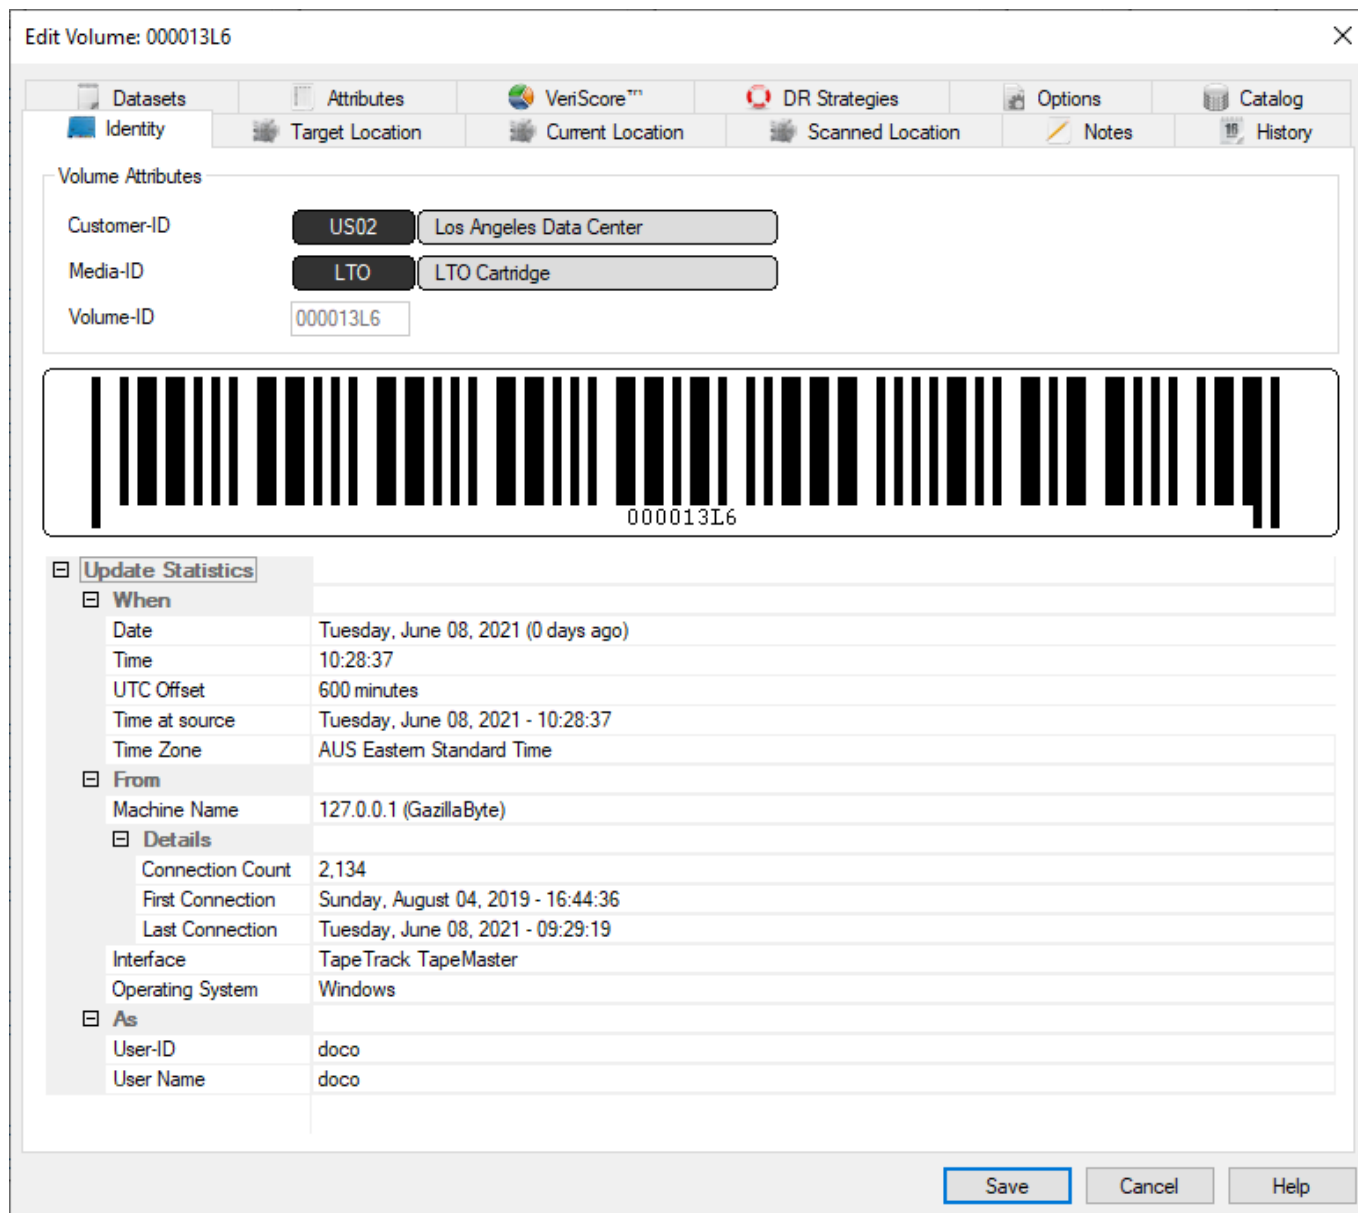

# Volume Properties Window

The **Volume Properties Window** contains information and administrative controls for each individual **Volume**. It can be accessed by right-clicking on a **Volume** in the **Volume List** and selecting Properties.

This can also be achieved by either selecting the required **Volume/s** and pressing the space bar on your keyboard or double-clicking the a **Volume** in the **Volume List**.

There are twelve tabs in the Volume Properties Window.

- **Identity**: Displays the **Customer-ID**, **Media-ID** and **Volume-ID** for the selected **Volume**.
- **Target Location**: Displays the Repository and **Slot** that a **Volume** is moving to if it is in a **Move**. If a **Volume** is not in a **Move**, this will be the same as the Current Location.
- **Current Location**: Displays the **Repository** and **Slot** where a Volume was last confirmed. If a **Volume** is not in a **Move**, this will be the **Repository** where the **Volume** should physically be.
- **Scanned Location**: Displays the **Repository** and **Slot** where a **Volume** was last scanned or confirmed. If a **Volume** is not in a **Move**, this will be the **Repository** that the **Volume** is from.

- **Notes:** Displays Notes about the selected **Volume**.
- **History:** Displays all transactions that have occurred with the selected **Volume**, including Date, Time, **Repository** moved from, and **Repository** moved to.
- **Datasets:** Displays a list of Datasets associated with the selected **Volume**.
- **Attributes:** Used to set **Attributes** for a selected **Volume**.
- **VeriScore™:** Displays VeriScore™ information for each **Volume**.
- **DR Strategies:** Displays which **Disaster Recovery Strategies** a **Volume** is associated with.
- **Options:** Provides a list of configuration options for each **Volume**.
- **Catalog:**