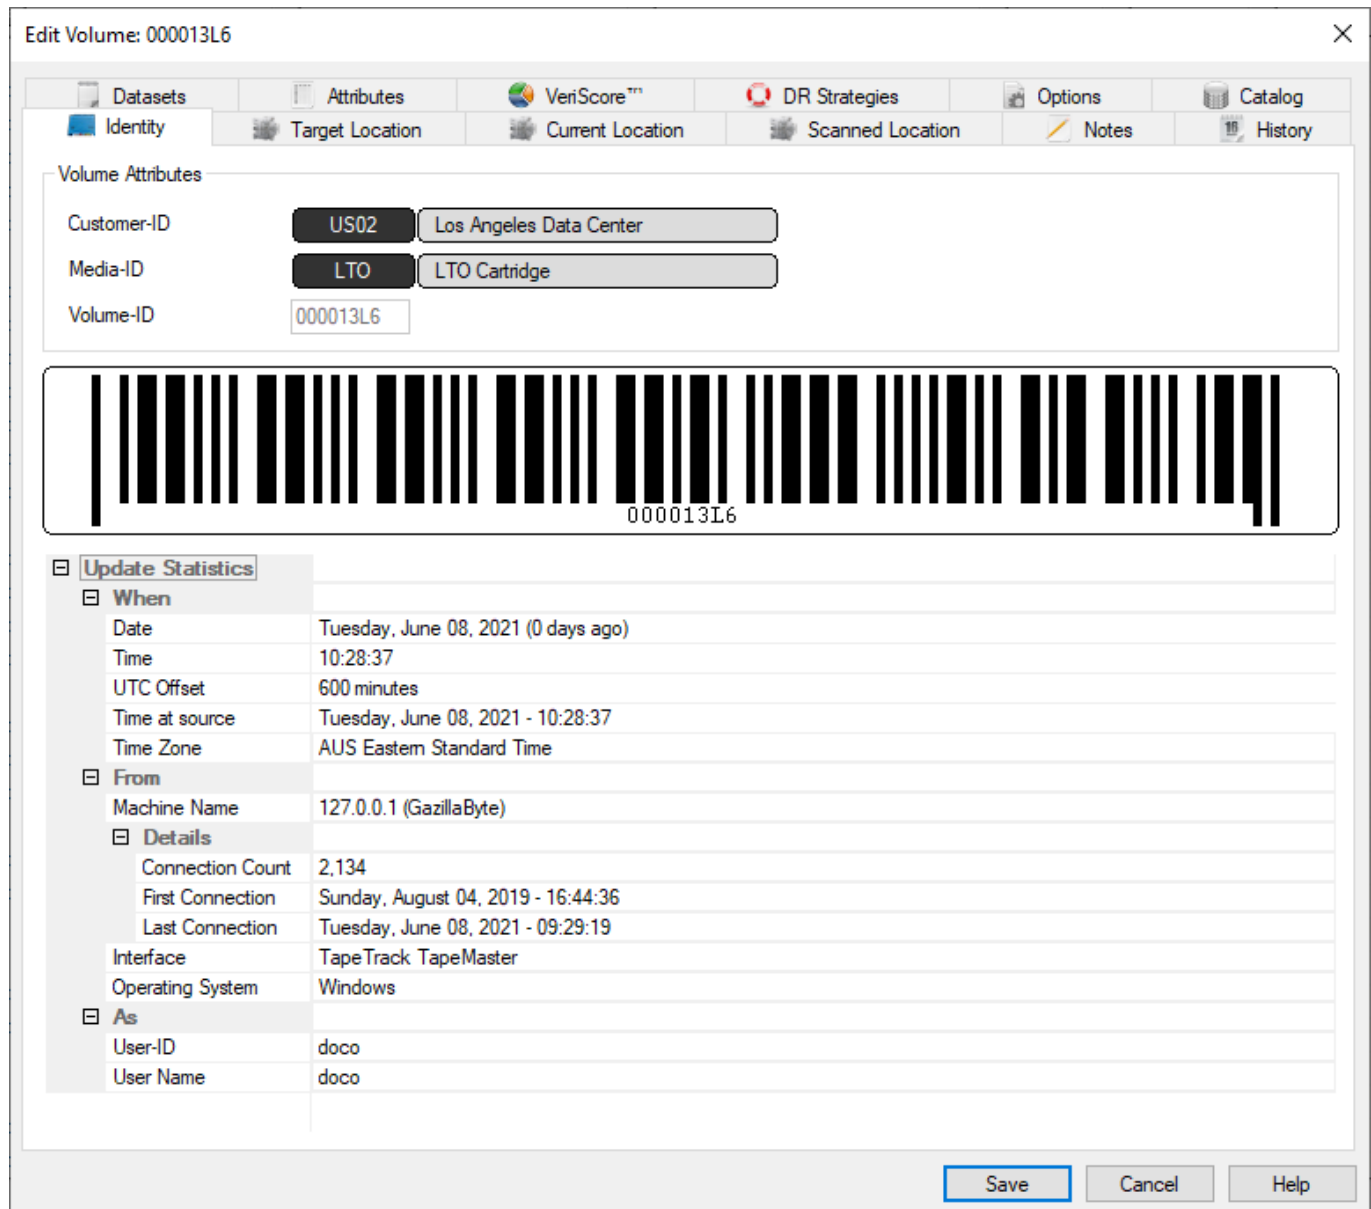

## Volume Properties Window

The **Volume Properties Window** contains information and administrative controls for each individual **Volume**. It can be accessed by right-clicking on a **Volume** in the **Volume List** and selecting Properties.

This can also be achieved by either selecting the required **Volume/s** and pressing the space bar on your keyboard or double-clicking the a **Volume** in the **Volume List**.

There are twelve tabs in the **Volume Properties** window.

- **Identity**: Displays the **Customer-ID**, **Media-ID** and **Volume-ID** for the selected **Volume**.
- **Target Location**: Displays the Repository and **Slot** that a **Volume** is moving to if it is in a **Move**. If a **Volume** is not in a **Move**, this will be the same as the Current Location.
- **Current Location**: Displays the **Repository** and **Slot** where a Volume was last confirmed. If a **Volume** is not in a **Move**, this will be the **Repository** where the **Volume** should physically be.
- **Scanned Location**: Displays the **Repository** and **Slot** where a **Volume** was last scanned or confirmed. If a **Volume** is not in a **Move**, this will be the **Repository** that the **Volume** is from.

- **Notes:** Displays Notes about the selected **Volume**.
- **History:** Displays all transactions that have occurred with the selected **Volume**, including Date, Time, **Repository** moved from, and **Repository** moved to.
- **Datasets:** Displays a list of Datasets associated with the selected **Volume**.
- **Attributes:** Used to set **Attributes** for a selected **Volume**.
- **VeriScore™:** Displays VeriScore™ information for each **Volume**.
- **DR Strategies:** Displays which **Disaster Recovery Strategies** a **Volume** is associated with.
- **Options:** Provides a list of configuration options for each **Volume**.
- **Catalog:**