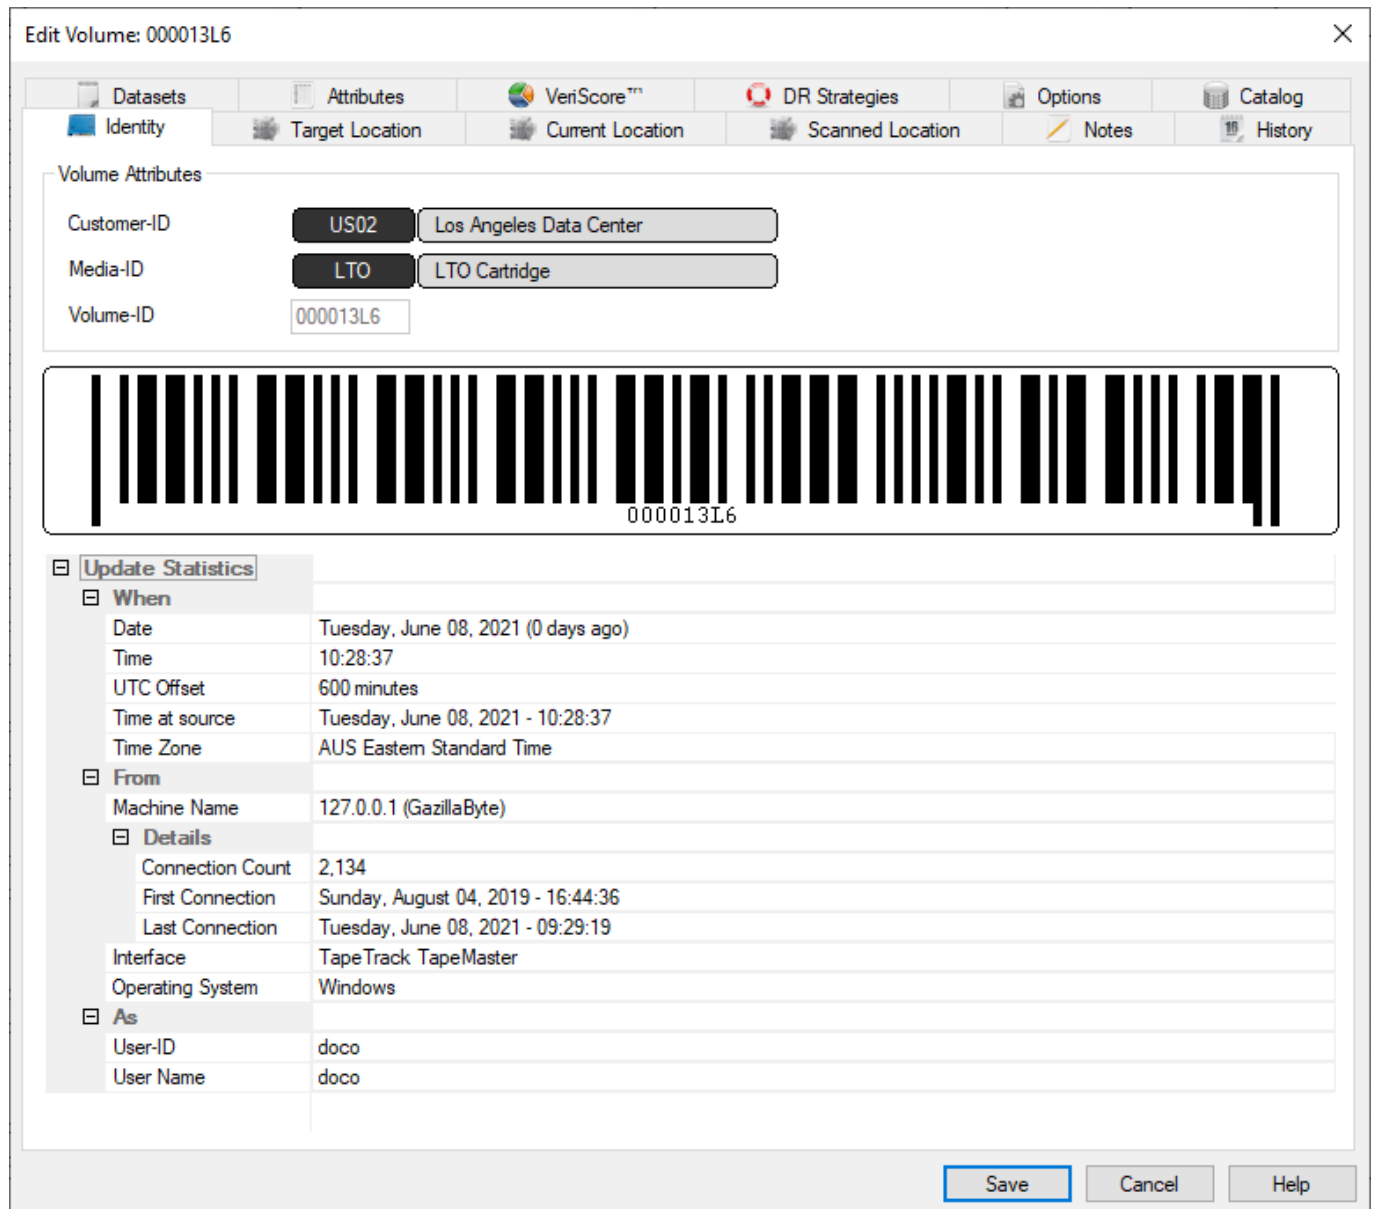

Volume Properties Window

The **Volume Properties Window** contains information and administrative controls for each individual **Volume**. It can be accessed by right-clicking on a **Volume** in the **Volume List** and selecting Properties.

This can also be achieved by either selecting the required **Volume/s** and pressing the space bar on your keyboard or double-clicking the a **Volume** in the **Volume List**.

There are twelve tabs in the **Volume Properties** window.

- **Identity**: Displays the **Customer-ID**, **Media-ID** and **Volume-ID** for the selected **Volume**.
- **Target Location**: Displays the Repository and **Slot** that a **Volume** is moving to if it is in a **Move**. If a **Volume** is not in a **Move**, this will be the same as the Current Location.
- **Current Location**: Displays the **Repository** and **Slot** where a Volume was last confirmed. If a **Volume** is not in a **Move**, this will be the **Repository** where the **Volume** should physically be.
- **Scanned Location**: Displays the **Repository** and **Slot** where a **Volume** was last scanned or confirmed. If a **Volume** is not in a **Move**, this will be the **Repository** that the **Volume** is from.

- **Notes:** Displays Notes about the selected **Volume**.
- **History:** Displays all transactions that have occurred with the selected **Volume**, including Date, Time, **Repository** moved from, and **Repository** moved to.
- **Datasets:** Displays a list of Datasets associated with the selected **Volume**.
- **Attributes:** Used to set **Attributes** for a selected **Volume**.
- **VeriScore™:** Displays VeriScore™ information for each **Volume**.
- **DR Strategies:** Displays which **Disaster Recovery Strategies** a **Volume** is associated with.
- **Options:** Provides a list of configuration options for each **Volume**.
- **Catalog:**