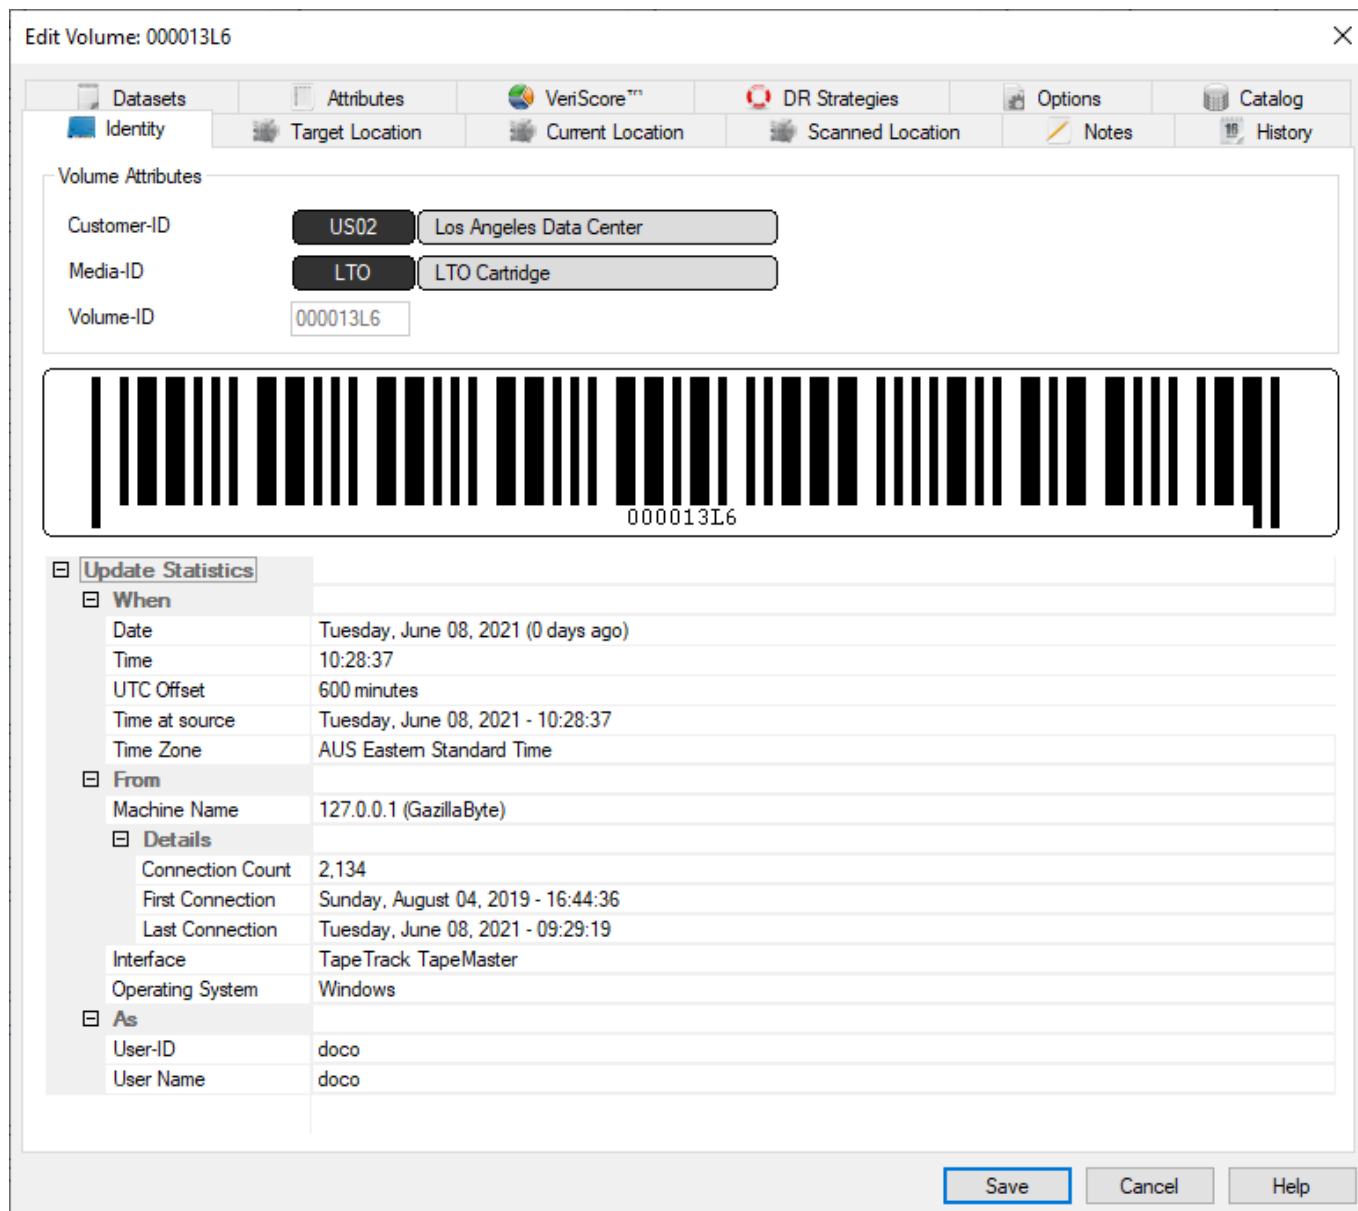

Volume Properties Window

The **Volume Properties Window** contains information and administrative controls for each individual **Volume**. It can be accessed by right-clicking on a **Volume** in the **Volume List** and selecting Properties.

This can also be achieved by either selecting the required **Volume/s** and pressing the space bar on your keyboard or double-clicking the a **Volume** in the **Volume List**.

There are twelve tabs in the **Volume Properties** window.

- **Identity**: Displays the **Customer-ID**, **Media-ID** and **Volume-ID** for the selected **Volume**.
- **Target Location**: Displays the Repository and **Slot** that a **Volume** is moving to if it is in a **Move**. If a **Volume** is not in a **Move**, this will be the same as the Current Location.
- **Current Location**: Displays the **Repository** and **Slot** where a Volume was last confirmed. If a **Volume** is not in a **Move**, this will be the **Repository** where the **Volume** should physically be.
- **Scanned Location**: Displays the **Repository** and **Slot** where a **Volume** was last scanned or confirmed. If a **Volume** is not in a **Move**, this will be the **Repository** that the **Volume** is from.

- **Notes:** Displays Notes about the selected **Volume**.
- **History:** Displays all transactions that have occurred with the selected **Volume**, including Date, Time, **Repository** moved from, and **Repository** moved to.
- **Datasets:** Displays a list of Datasets associated with the selected **Volume**.
- **Attributes:** Used to set **Attributes** for a selected **Volume**.
- **VeriScore™:** Displays VeriScore™ information for each **Volume**.
- **DR Strategies:** Displays which **Disaster Recovery Strategies** a **Volume** is associated with.
- **Options:** Provides a list of configuration options for each **Volume**.
- **Catalog:** Displays Catalog information.