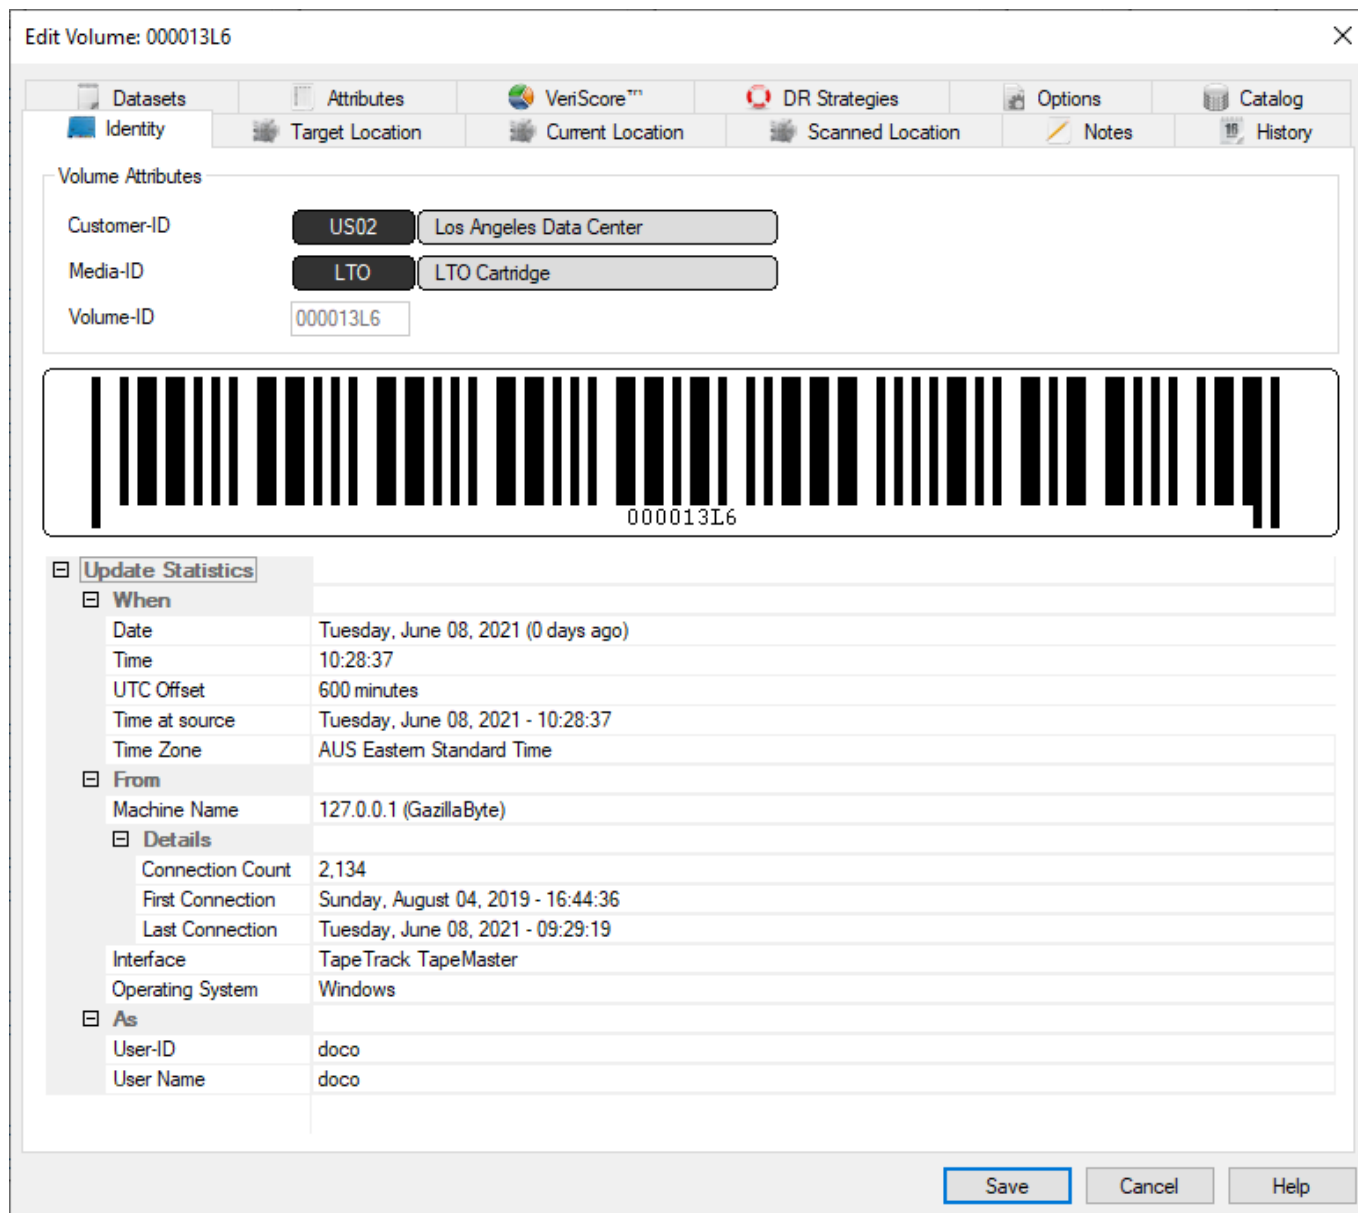

Volume Properties Window

The **Volume Properties Window** contains information and administrative controls for each individual **Volume**. It can be accessed by right-clicking on a **Volume** in the **Volume List** and selecting **Properties**.

This can also be achieved by either selecting the required **Volume/s** and pressing the space bar on your keyboard or double-clicking the a **Volume** in the **Volume List**.

There are twelve tabs in the **Volume Properties** window.

- **Identity**: Displays the **Customer-ID**, **Media-ID** and **Volume-ID** for the selected **Volume**.
- **Target Location**: Displays the Repository and **Slot** that a **Volume** is moving to if it is in a **Move**. If a **Volume** is not in a **Move**, this will be the same as the Current Location.
- **Current Location**: Displays the **Repository** and **Slot** where a Volume was last confirmed. If a **Volume** is not in a **Move**, this will be the **Repository** where the **Volume** should physically be.
- **Scanned Location**: Displays the **Repository** and **Slot** where a **Volume** was last scanned or confirmed. If a **Volume** is not in a **Move**, this will be the **Repository** that the **Volume** is from.

- **Notes:** Displays Notes about the selected **Volume**.
- **History:** Displays all transactions that have occurred with the selected **Volume**, including Date, Time, **Repository** moved from, and **Repository** moved to.
- **Datasets:** Displays a list of Datasets associated with the selected **Volume**.
- **Attributes:** Used to set **Attributes** for a selected **Volume**.
- **VeriScore™:** Displays VeriScore™ information for each **Volume**.
- **DR Strategies:** Displays which **Disaster Recovery Strategies** a **Volume** is associated with.
- **Options:** Provides a list of configuration options for each **Volume**.
- **Catalog:** Displays Catalog information.