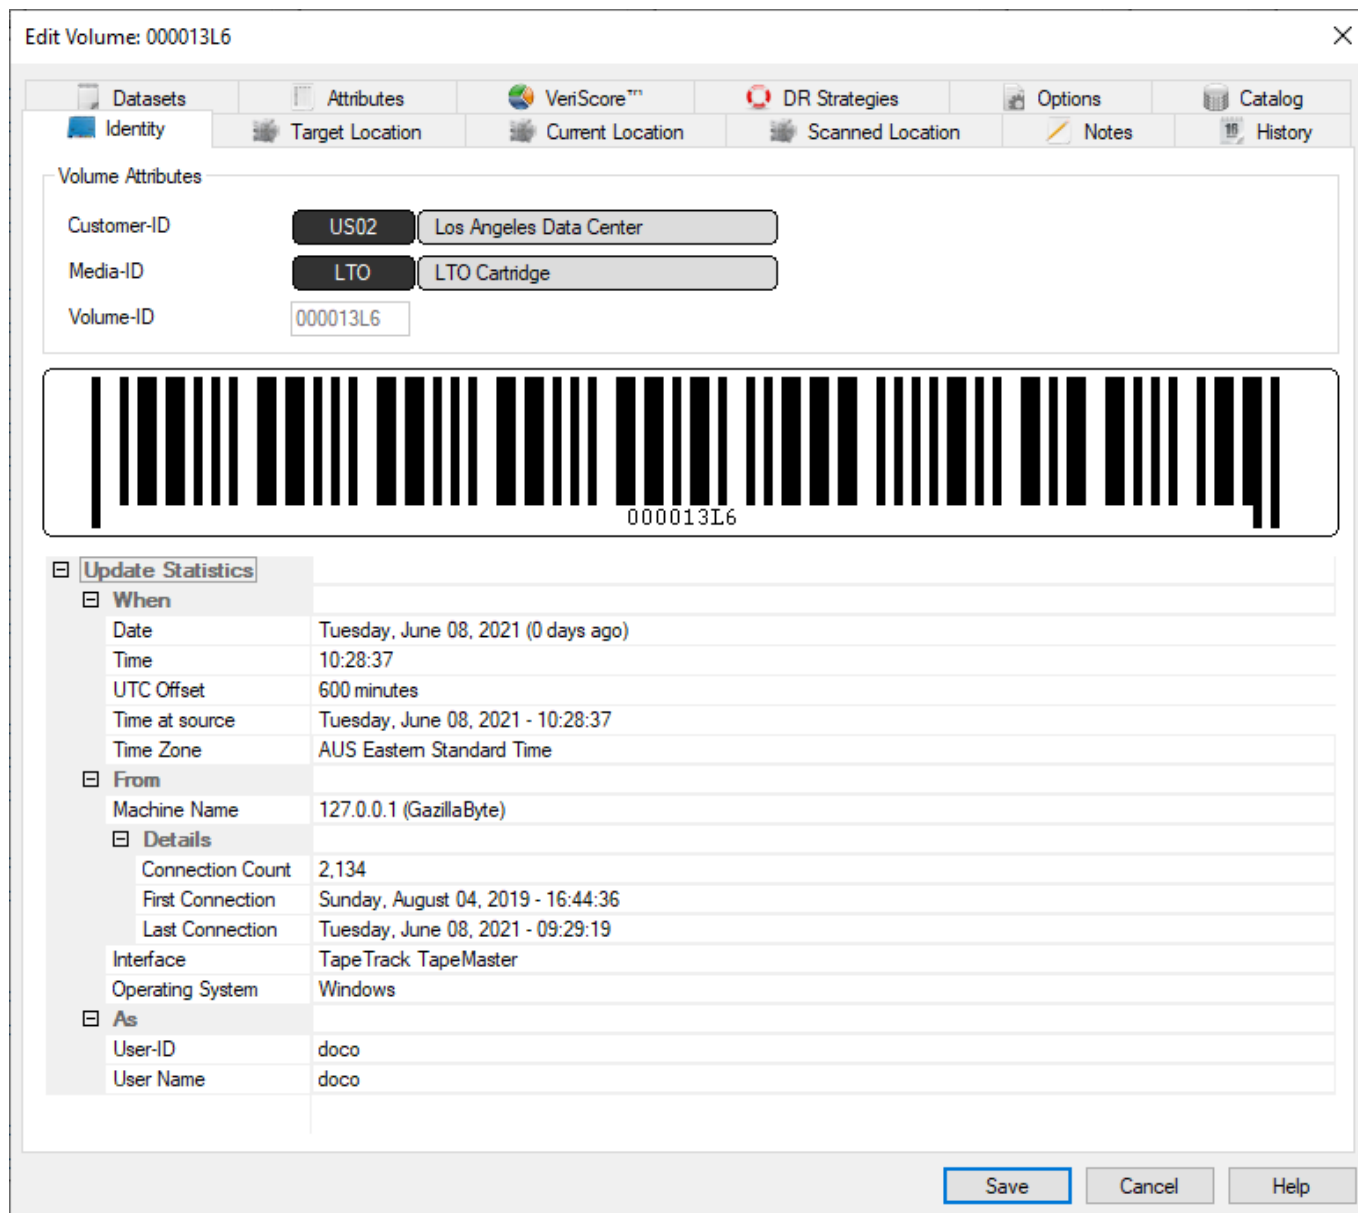

Volume Properties Window

The **Volume Properties Window** contains information and administrative controls for each individual **Volume**. It can be accessed by right-clicking on a **Volume** in the **Volume List** and selecting **Properties**.

This can also be achieved by either selecting the required **Volume/s** and pressing the space bar on your keyboard or double-clicking the a **Volume** in the **Volume List**.

There are twelve tabs in the **Volume Properties** window.

- **Identity**: Displays the **Customer-ID**, **Media-ID** and **Volume-ID** for the selected **Volume**.
- **Target Location**: Displays the **Repository** and **Slot** that a **Volume** is moving to if it is in a **Move**. If a **Volume** is not in a **Move**, this will be the same as the **Current Location**.
- **Current Location**: Displays the **Repository** and **Slot** where a **Volume** was last confirmed. If a **Volume** is not in a **Move**, this will be the **Repository** where the **Volume** should physically be.
- **Scanned Location**: Displays the **Repository** and **Slot** where a **Volume** was last scanned or confirmed. If a **Volume** is not in a **Move**, this will be the **Repository** that the **Volume** is from.

- **Notes:** Displays Notes about the selected **Volume**.
- **History:** Displays all transactions that have occurred with the selected **Volume**, including Date, Time, **Repository** moved from, and **Repository** moved to.
- **Datasets:** Displays a list of Datasets associated with the selected **Volume**.
- **Attributes:** Used to set **Attributes** for a selected **Volume**.
- **VeriScore™:** Displays VeriScore™ information for each **Volume**.
- **DR Strategies:** Displays which **Disaster Recovery Strategies** a **Volume** is associated with.
- **Options:** Provides a list of configuration options for each **Volume**.
- **Catalog:** Displays Catalog information.