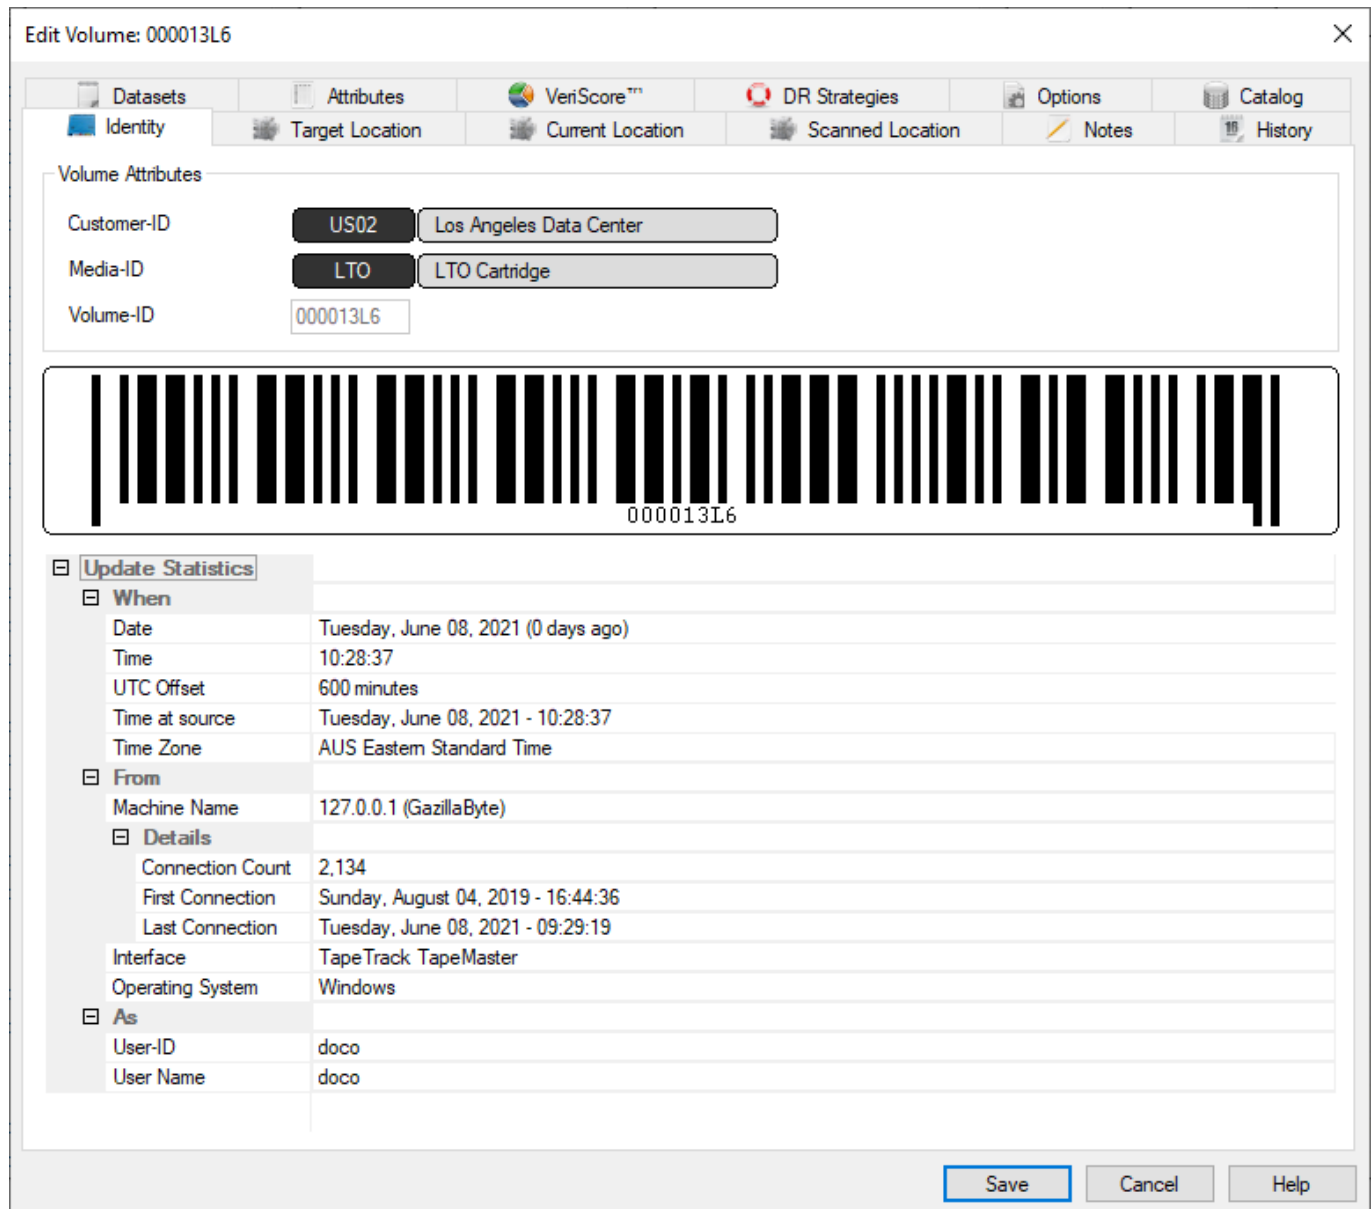

Volume Properties Window

The **Volume Properties Window** contains information and administrative controls for each individual **Volume**. It can be accessed by right-clicking on a **Volume** in the **Volume List** and selecting **Properties**.

This can also be achieved by either selecting the required **Volume/s** and pressing the space bar on your keyboard or double-clicking the a **Volume** in the **Volume List**.

There are twelve tabs in the **Volume Properties** window.

- **Identity**: Displays the **Customer-ID**, **Media-ID** and **Volume-ID** for the selected **Volume**.
- **Target Location**: Displays the **Repository** and **Slot** that a **Volume** is moving to if it is in a **Move**. If a **Volume** is not in a **Move**, this will be the same as the **Current Location**.
- **Current Location**: Displays the **Repository** and **Slot** where a **Volume** was last confirmed. If a **Volume** is not in a **Move**, this will be the **Repository** where the **Volume** should physically be.
- **Scanned Location**: Displays the **Repository** and **Slot** where a **Volume** was last scanned or confirmed. If a **Volume** is not in a **Move**, this will be the **Repository** that the **Volume** is from.

- **Notes:** Displays Notes about the selected **Volume**.
- **History:** Displays all transactions that have occurred with the selected **Volume**, including Date, Time, **Repository** moved from, and **Repository** moved to.
- **Datasets:** Displays a list of Datasets associated with the selected **Volume**.
- **Attributes:** Used to set **Attributes** for a selected **Volume**.
- **VeriScore™:** Displays VeriScore™ information for each **Volume**.
- **DR Strategies:** Displays which **Disaster Recovery Strategies** a **Volume** is associated with.
- **Options:** Provides a list of configuration options for each **Volume**.
- **Catalog:** Displays Catalog information.