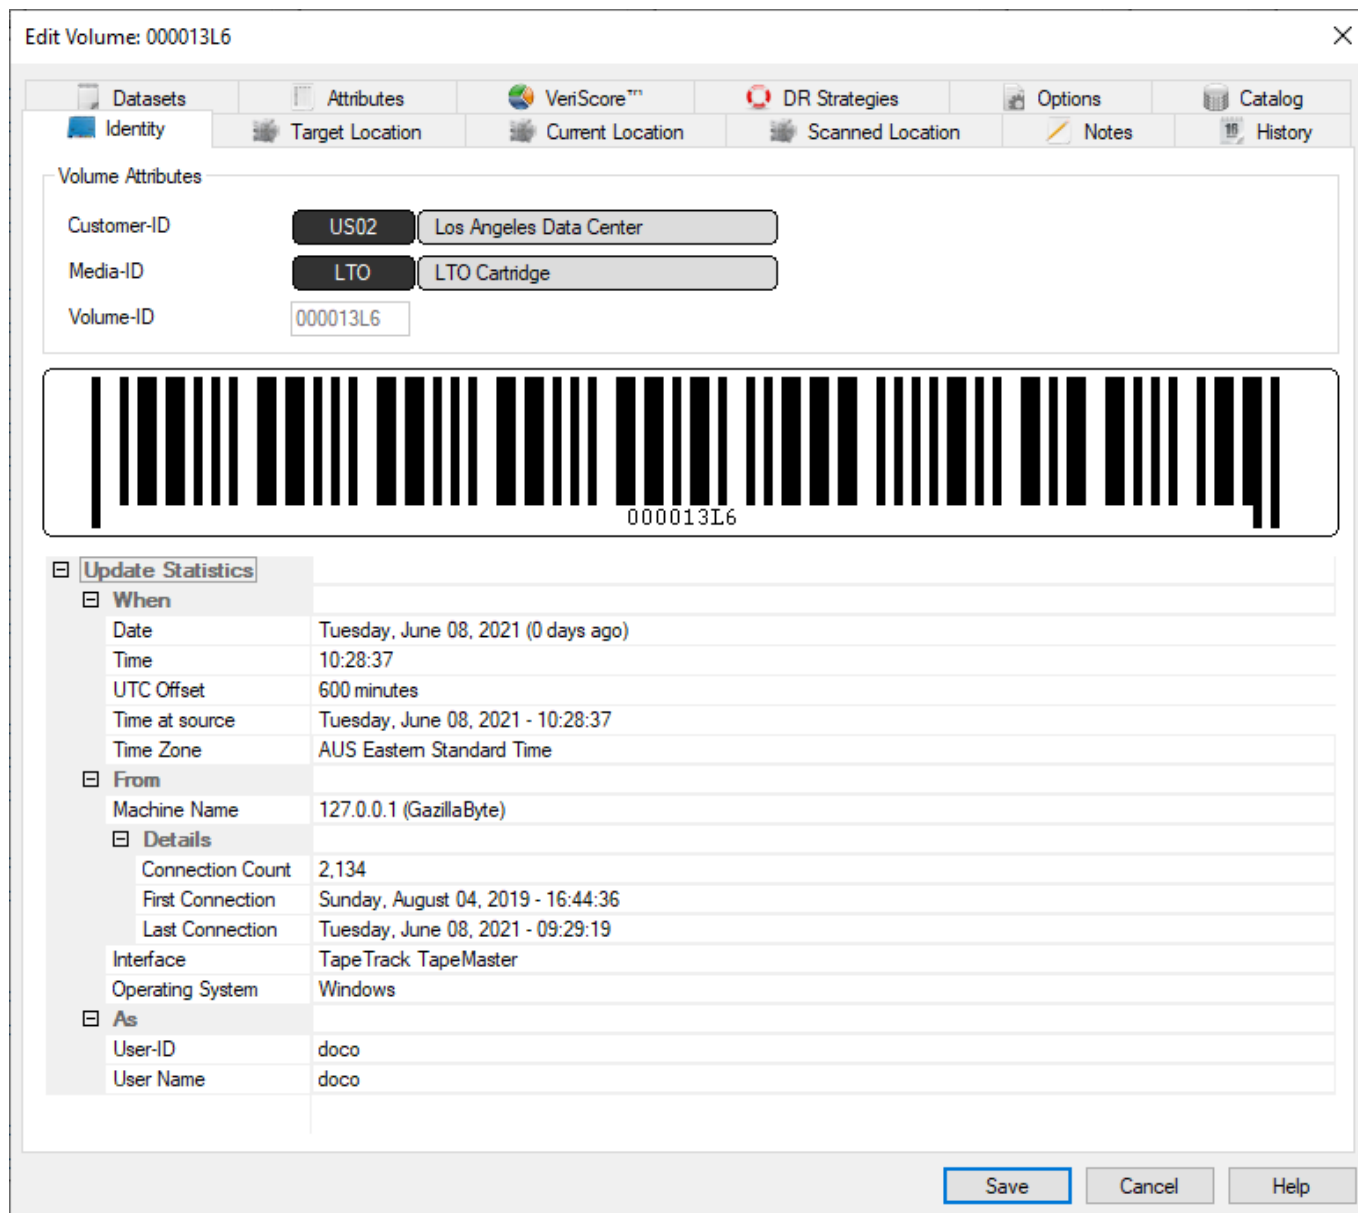

# Volume Properties Window

The **Volume Properties Window** contains information and administrative controls for each individual **Volume**. It can be accessed by right-clicking on a **Volume** in the Inventory window and selecting Properties.

This can also be achieved by either selecting the required **Volume/s** and pressing the space bar on your keyboard or double-clicking the a **Volume** in the **Volume List**.

There are twelve tabs in the **Volume Properties** window.

- **Identity**: Displays the **Customer-ID**, **Media-ID** and **Volume-ID** for the selected **Volume**.
- **Target Location**: Displays the Repository and Slot that a **Volume** is moving to if it is in a **Move**. If a **Volume** is not in a **Move**, this will be the same as the Current Location.
- **Current Location**: Displays the Repository and Slot where a Volume was last confirmed. If a **Volume** is not in a **Move**, this will be the Repository where the **Volume** should physically be.
- **Scanned Location**: Displays the Repository and Slot where a **Volume** was last scanned or confirmed. If a **Volume** is not in a **Move**, this will be the Repository that the **Volume** is from.

- **Notes:** Displays Notes about the selected **Volume**.
- **History:** Displays all transactions that have occurred with the selected **Volume**, including Date, Time, **Repository** moved from, and **Repository** moved to.
- **Datasets:** Displays a list of Datasets associated with the selected **Volume**.
- **Attributes:** Used to set **Attributes** for a selected **Volume**.
- **VeriScore™:** Displays VeriScore™ information for each **Volume**.
- **DR Strategies:** Displays which **Disaster Recovery Strategies** a **Volume** is associated with.
- **Options:** Provides a list of configuration options for each **Volume**.
- **Catalog:** Displays Catalog information.