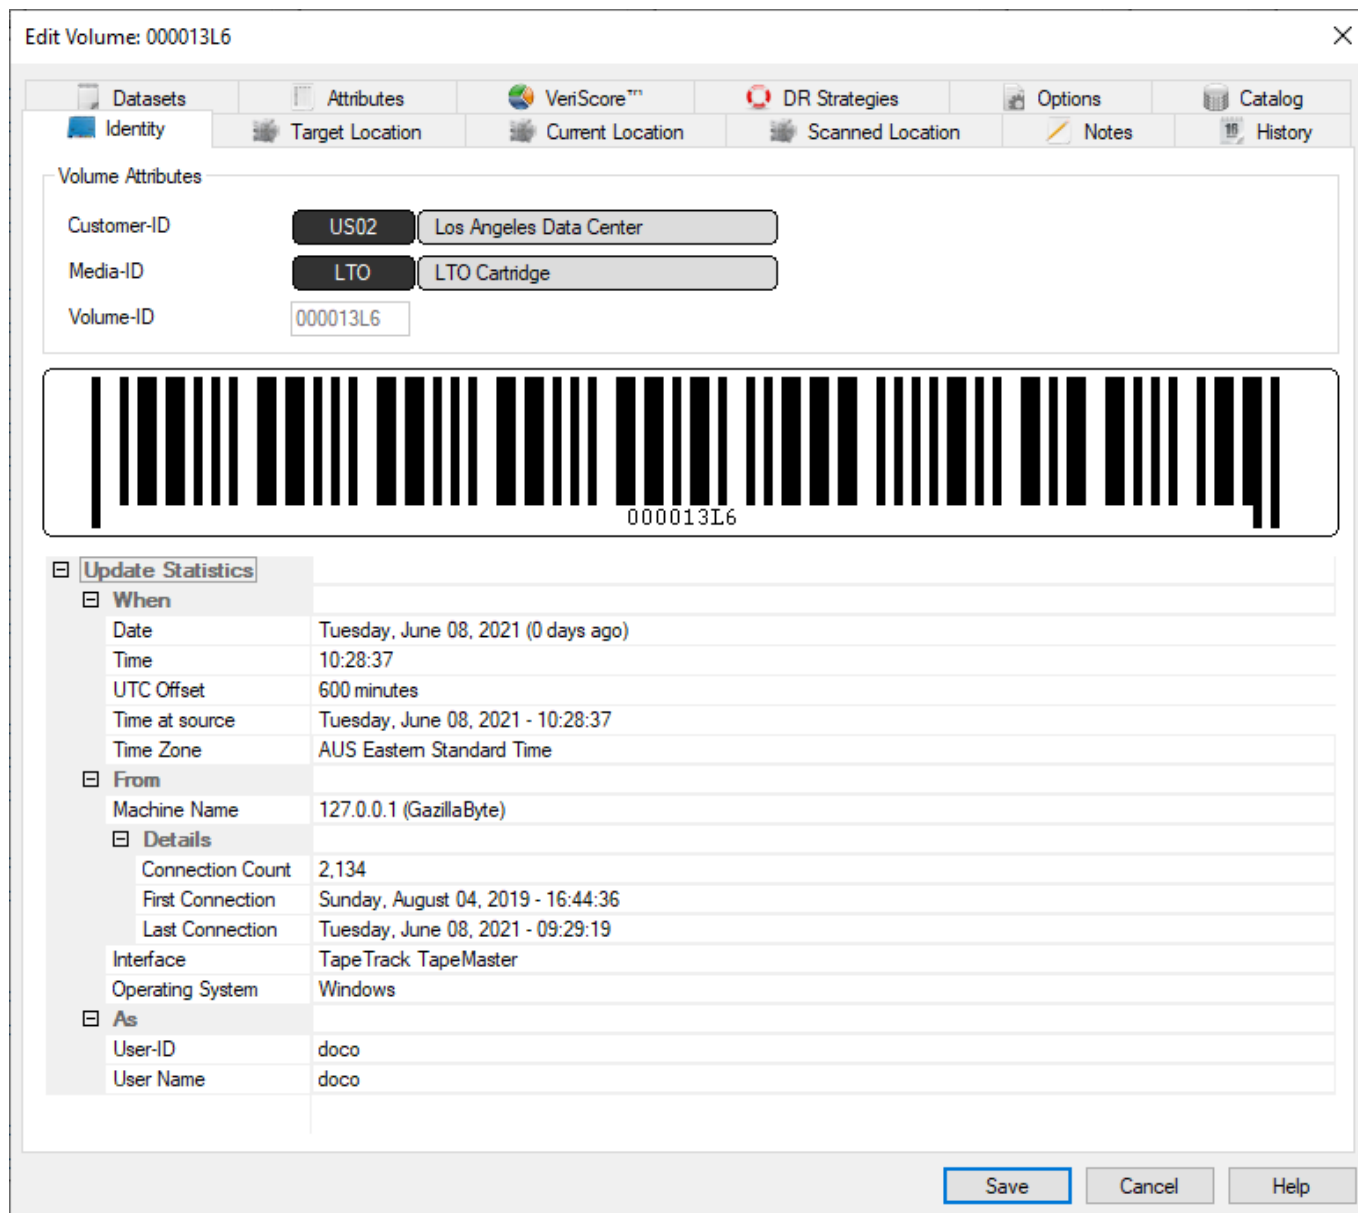

## Volume Properties Window

The **Volume Properties Window** contains information and administrative controls for each individual **Volume**. It can be accessed by right-clicking on a **Volume** in the Inventory window and selecting Properties.

This can also be achieved by either selecting the required **Volume/s** and pressing the space bar on your keyboard or double-clicking the a **Volume** in the **Volume List**.

There are twelve tabs in the **Volume Properties** window.

- **Identity**: Displays the **Customer-ID**, **Media-ID** and **Volume-ID** for the selected **Volume**.
- **Target Location**: Displays the Repository and **Slot** that a **Volume** is moving to if it is in a **Move**. If a **Volume** is not in a **Move**, this will be the same as the Current Location.
- **Current Location**: Displays the **Repository** and **Slot** where a Volume was last confirmed. If a **Volume** is not in a **Move**, this will be the **Repository** where the **Volume** should physically be.
- **Scanned Location**: Displays the **Repository** and **Slot** where a **Volume** was last scanned or confirmed. If a **Volume** is not in a **Move**, this will be the **Repository** that the **Volume** is from.

- **Notes:** Displays Notes about the selected **Volume**.
- **History:** Displays all transactions that have occurred with the selected **Volume**, including Date, Time, **Repository** moved from, and **Repository** moved to.
- **Datasets:** Displays a list of Datasets associated with the selected **Volume**.
- **Attributes:** Used to set **Attributes** for a selected **Volume**.
- **VeriScore™:** Displays VeriScore™ information for each **Volume**.
- **DR Strategies:** Displays which **Disaster Recovery Strategies** a **Volume** is associated with.
- **Options:** Provides a list of configuration options for each **Volume**.
- **Catalog:** Displays Catalog information.