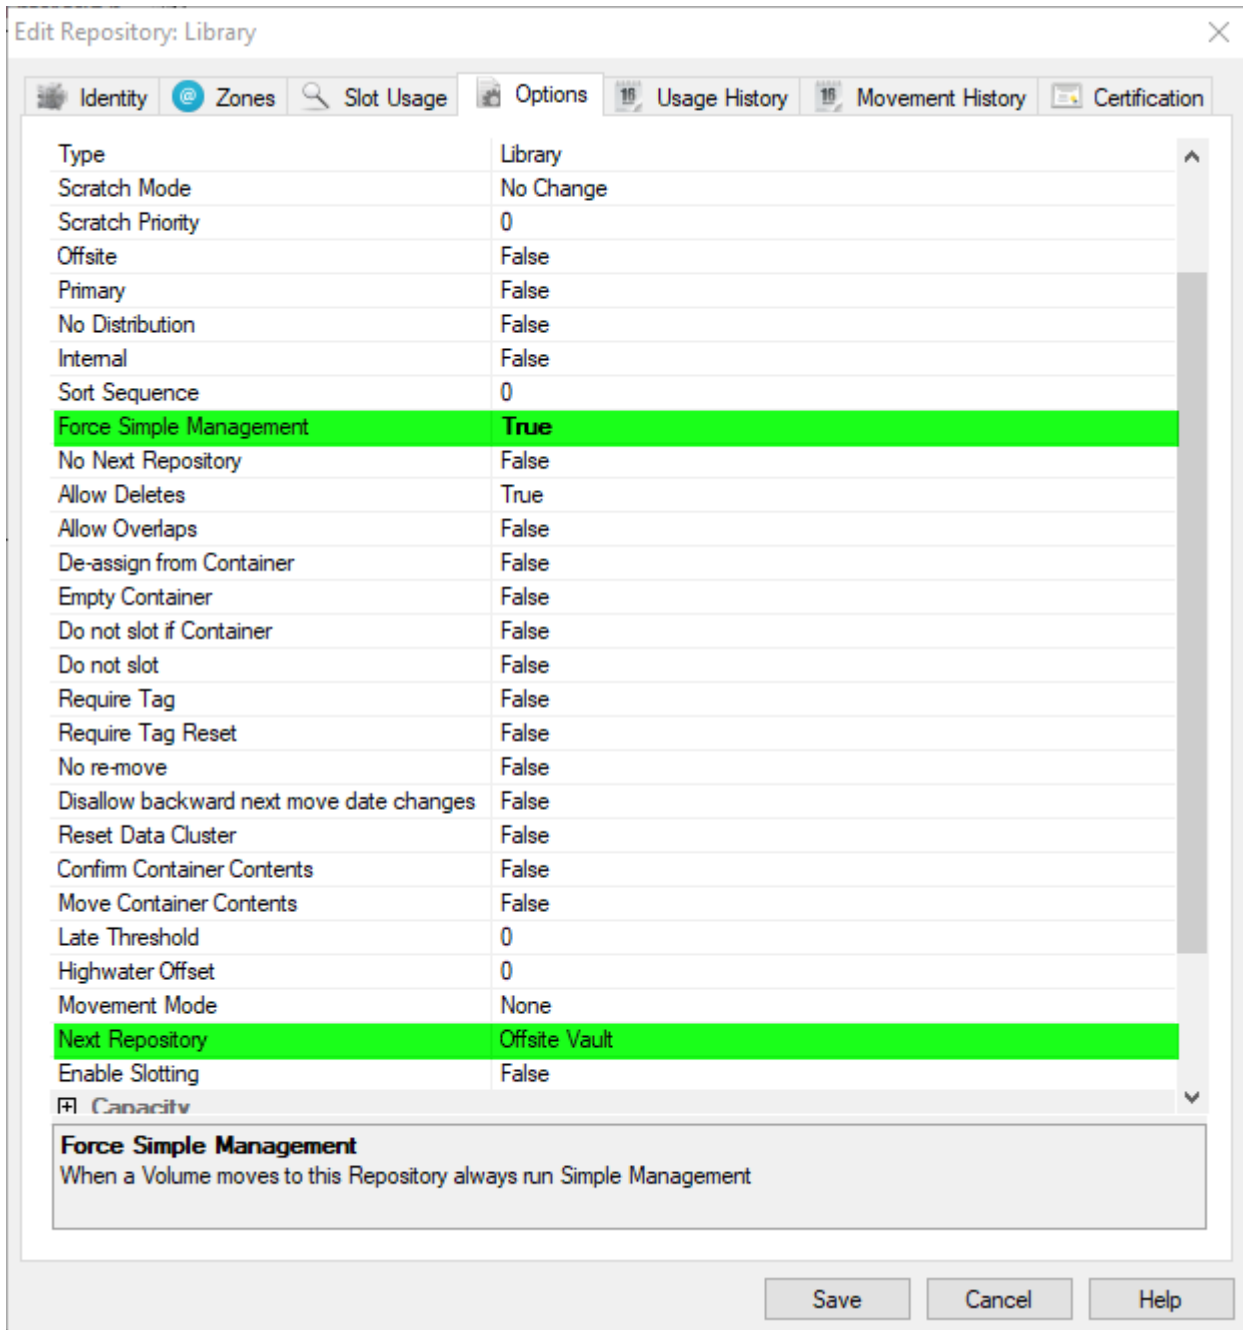

Simple Management Rules

Simple Management rules allow automation of a volumes next move date based on matching preset criteria. The rules can filter off media ID, volume ID, data cluster, from repository and/or to repository values.

Enabling Simple Management

Simple Management can be enabled for a Target Repository, or for a specific Volume.

When enabled at a Repository level, a matching Simple Management Rule must exist with a matching scope for every Volume moved to that Repository.

When enabled for a specific Volume, a Simple Management Rule must exist with a matching scope that for every Repository that the Volume will move to.

Enabling at a Repository level

- Force Simple Management option is set to **True**.
- As Simple Management sets a Next Move Date, and Volumes are traditionally moved using the [TMSS10MovePending](#) program, it is recommended that the Next Repository option is set to an appropriate value.

Creating a Simple Management Rule

From the required Customer's media type select the Simple Management tab.

Right click in the main window and select Add, or press **Insert** on your keyboard.

In the identity tab, insert a description to describe the rule.