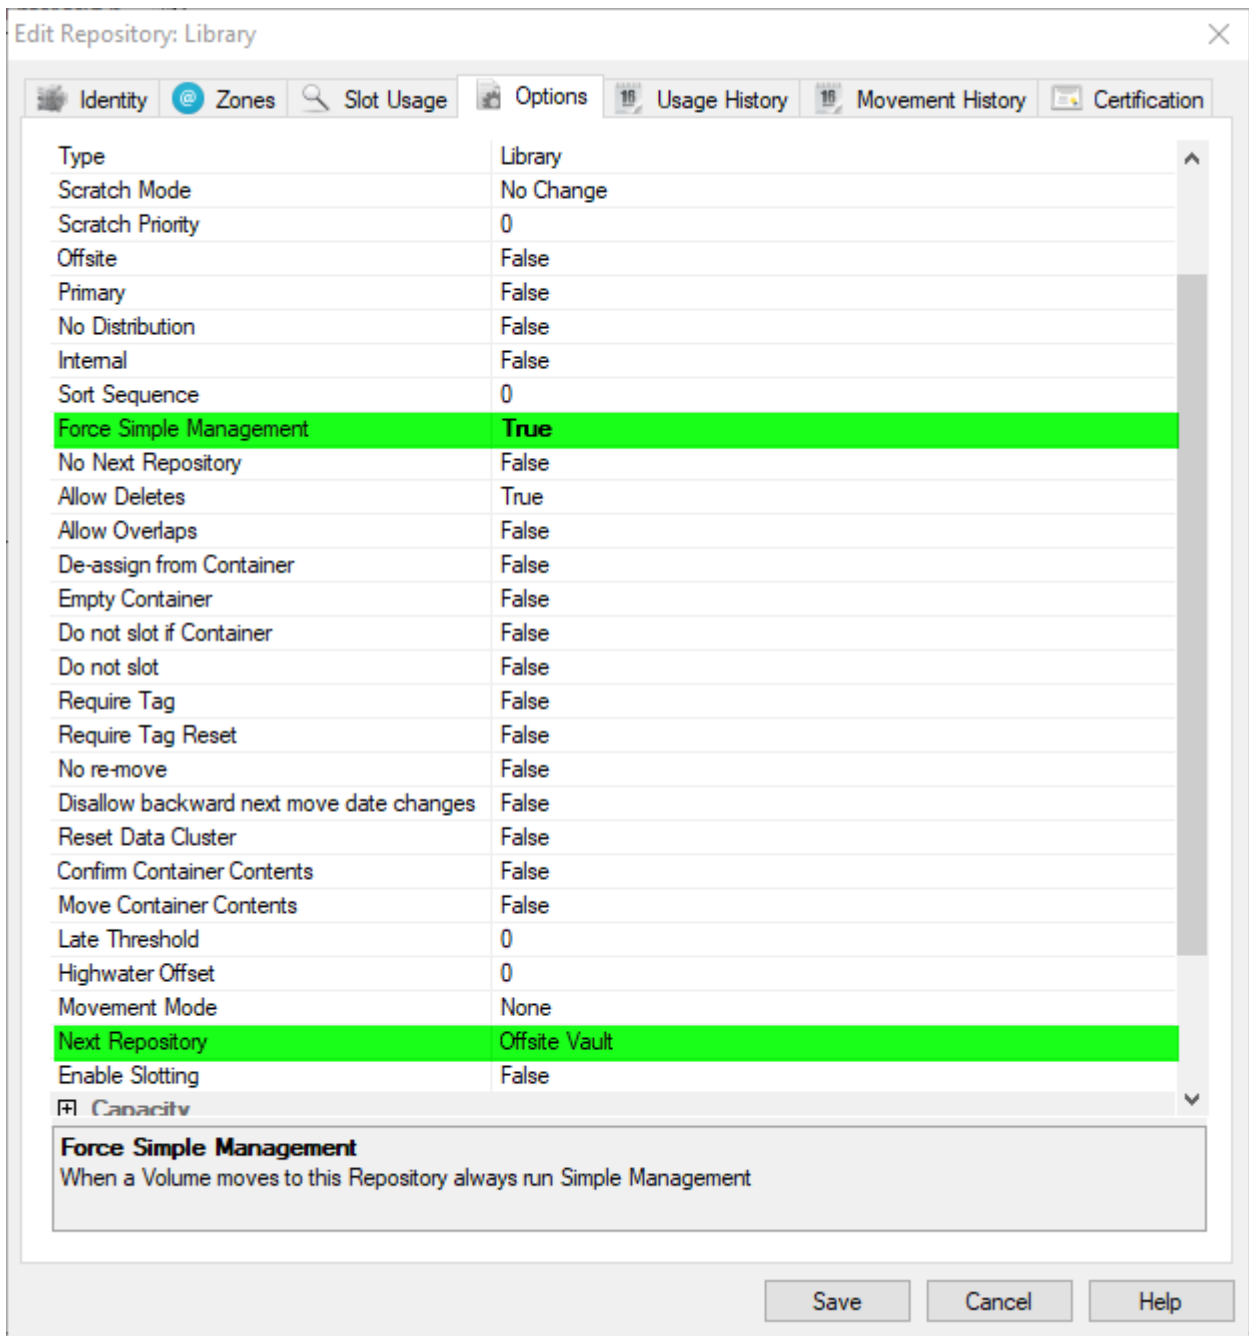

Simple Management Rules

Simple Management rules allow automation of a volumes next move date based on matching preset criteria. The rules can filter off media ID, volume ID, data cluster, from repository and/or to repository values.

Enabling Simple Management

Simple Management can be enabled for a Target Repository, or for a specific Volume.

When enabled at a Repository level, a matching Simple Management Rule must exist with a matching scope for every Volume moved to that Repository.

When enabled for a specific Volume, a Simple Management Rule must exist with a matching scope that for every Repository that the Volume will move to.

Enabling at a Repository level

- Force Simple Management option is set to **True**.
- As Simple Management sets a Next Move Date, and Volumes are traditionally moved using the [TMSS10MovePending](#) program, it is recommended that the Next Repository option is set to an appropriate value.

Creating a Simple Management Rule

From the required Customer's media type select the Simple Management tab.

Right click in the main window and select Add, or press **Insert** on your keyboard.

In the identity tab, insert a description to describe the rule.