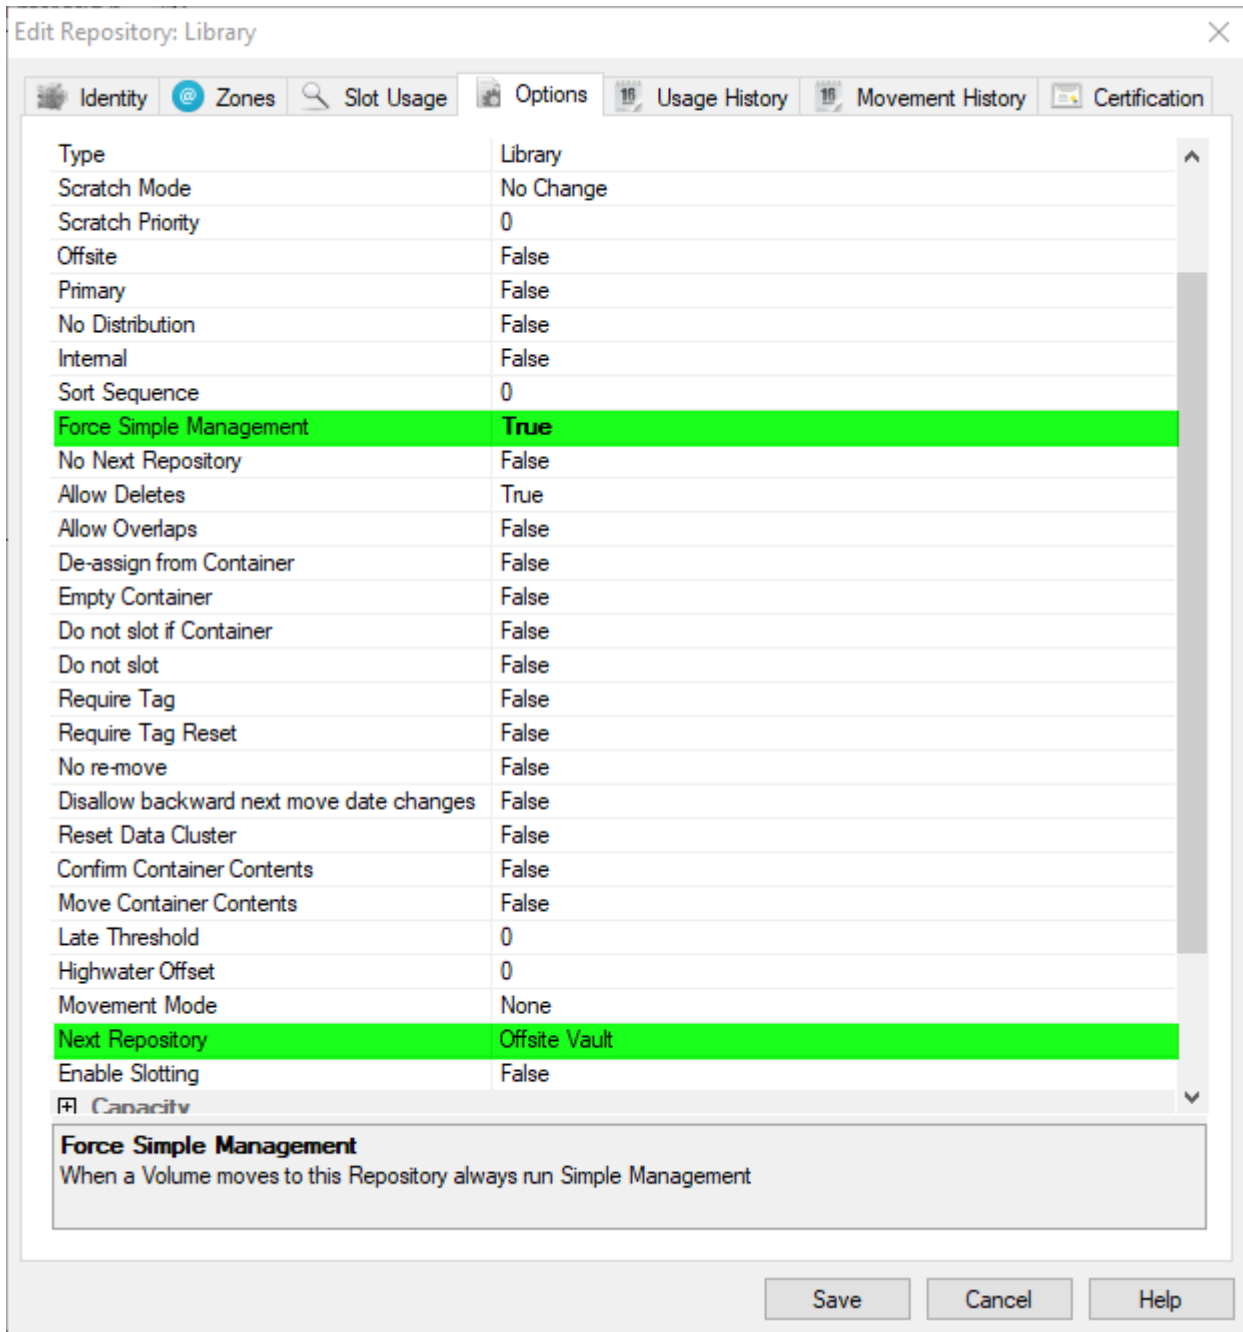

Simple Management Rules

Simple Management rules allow automation of a volumes next move date based on matching preset criteria. The rules can filter off media ID, volume ID, data cluster, from repository and/or to repository values.

Enabling Simple Management

Simple Management can be enabled for a Target Repository, or for a specific Volume.

When enabled at a Repository level, a matching Simple Management Rule must exist with a matching scope for every Volume moved to that Repository.

When enabled for a specific Volume, a Simple Management Rule must exist with a matching scope that for every Repository that the Volume will move to.

Enabling at a Repository level

- Force Simple Management option is set to **True**.
- As Simple Management sets a Next Move Date, and Volumes are traditionally moved using the [TMSS10MovePending](#) program, it is recommended that the Next Repository option is set to an appropriate value.

Creating a Simple Management Rule

From the required Customer's media type select the Simple Management tab.

Right-click in the main window and select Add, or press **Insert** on your keyboard.

In the identity tab, insert a description to describe the rule.