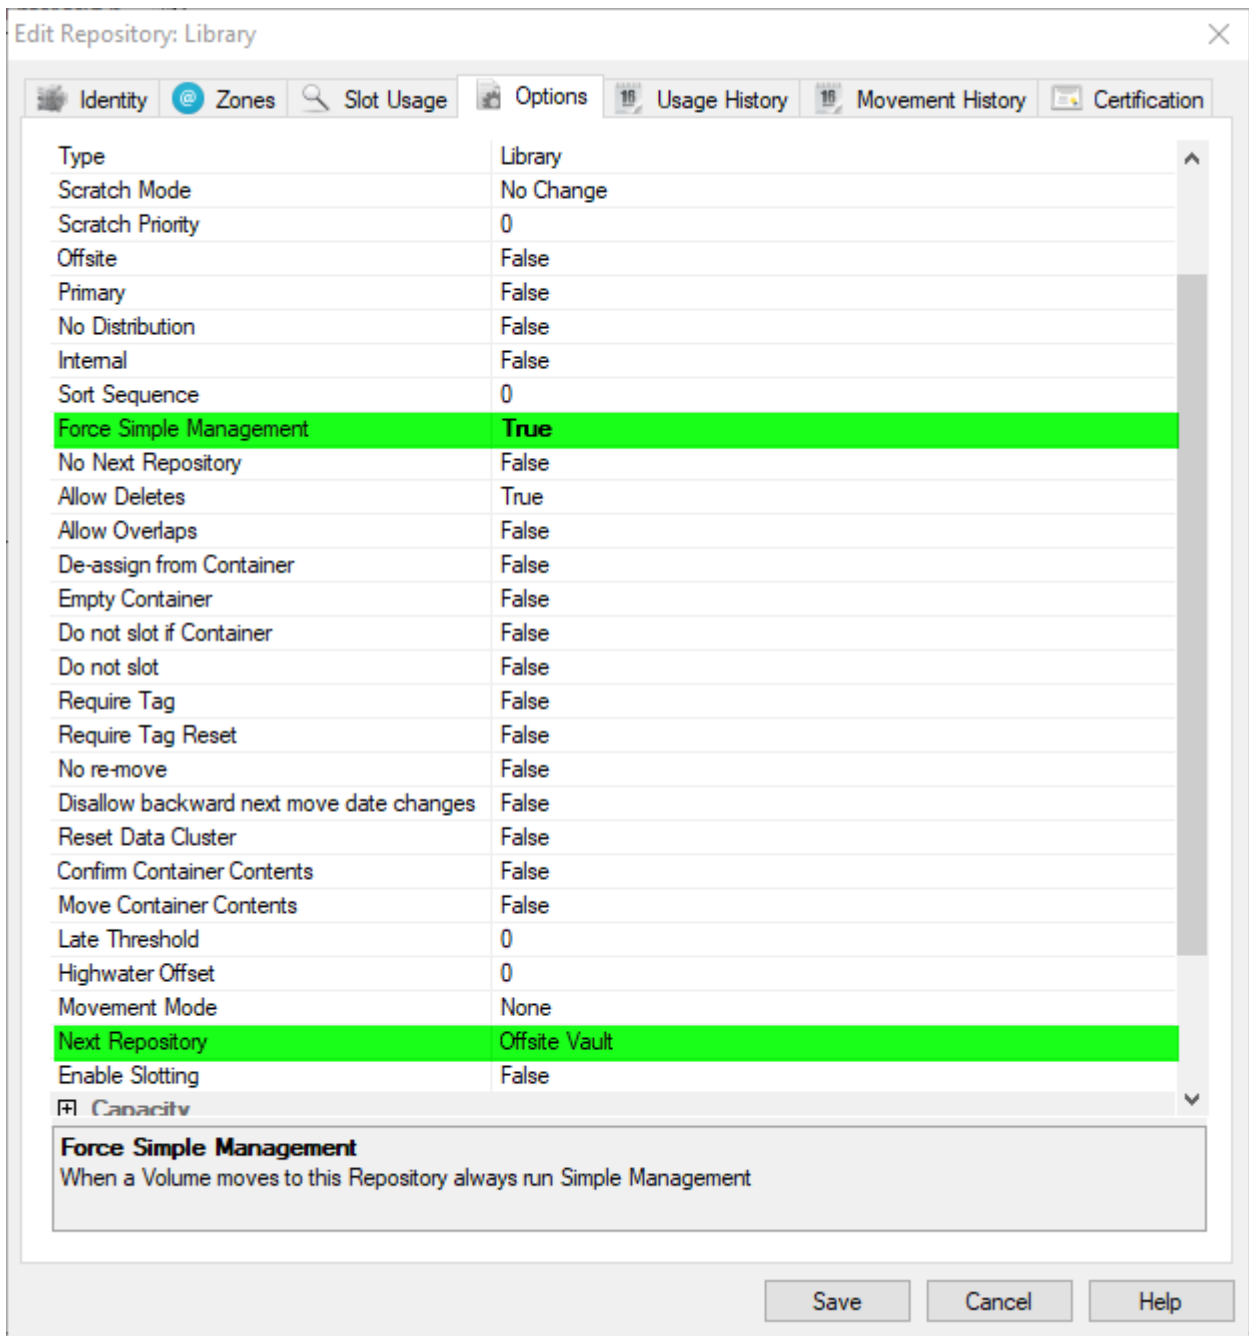

Simple Management Rules

Simple Management rules allow automation of a volumes next move date based on matching preset criteria. The rules can filter off media ID, volume ID, data cluster, from repository and/or to repository values.

Enabling Simple Management

Simple Management can be enabled for a Target Repository, or for a specific Volume.

When enabled at a Repository level, a matching Simple Management Rule must exist with a matching scope for every Volume moved to that Repository.

When enabled for a specific Volume, a Simple Management Rule must exist with a matching scope that for every Repository that the Volume will move to.

Enabling at a Repository level

- Force Simple Management option is set to **True**.
- As Simple Management sets a Next Move Date, and Volumes are traditionally moved using the [TMSS10MovePending](#) program, it is recommended that the Next Repository option is set to an appropriate value.

Creating a Simple Management Rule

From the required Customer's media type select the Simple Management tab.

Right-click in the main window and select Add, or press **Insert** on your keyboard.

In the identity tab, insert a description to describe the rule.