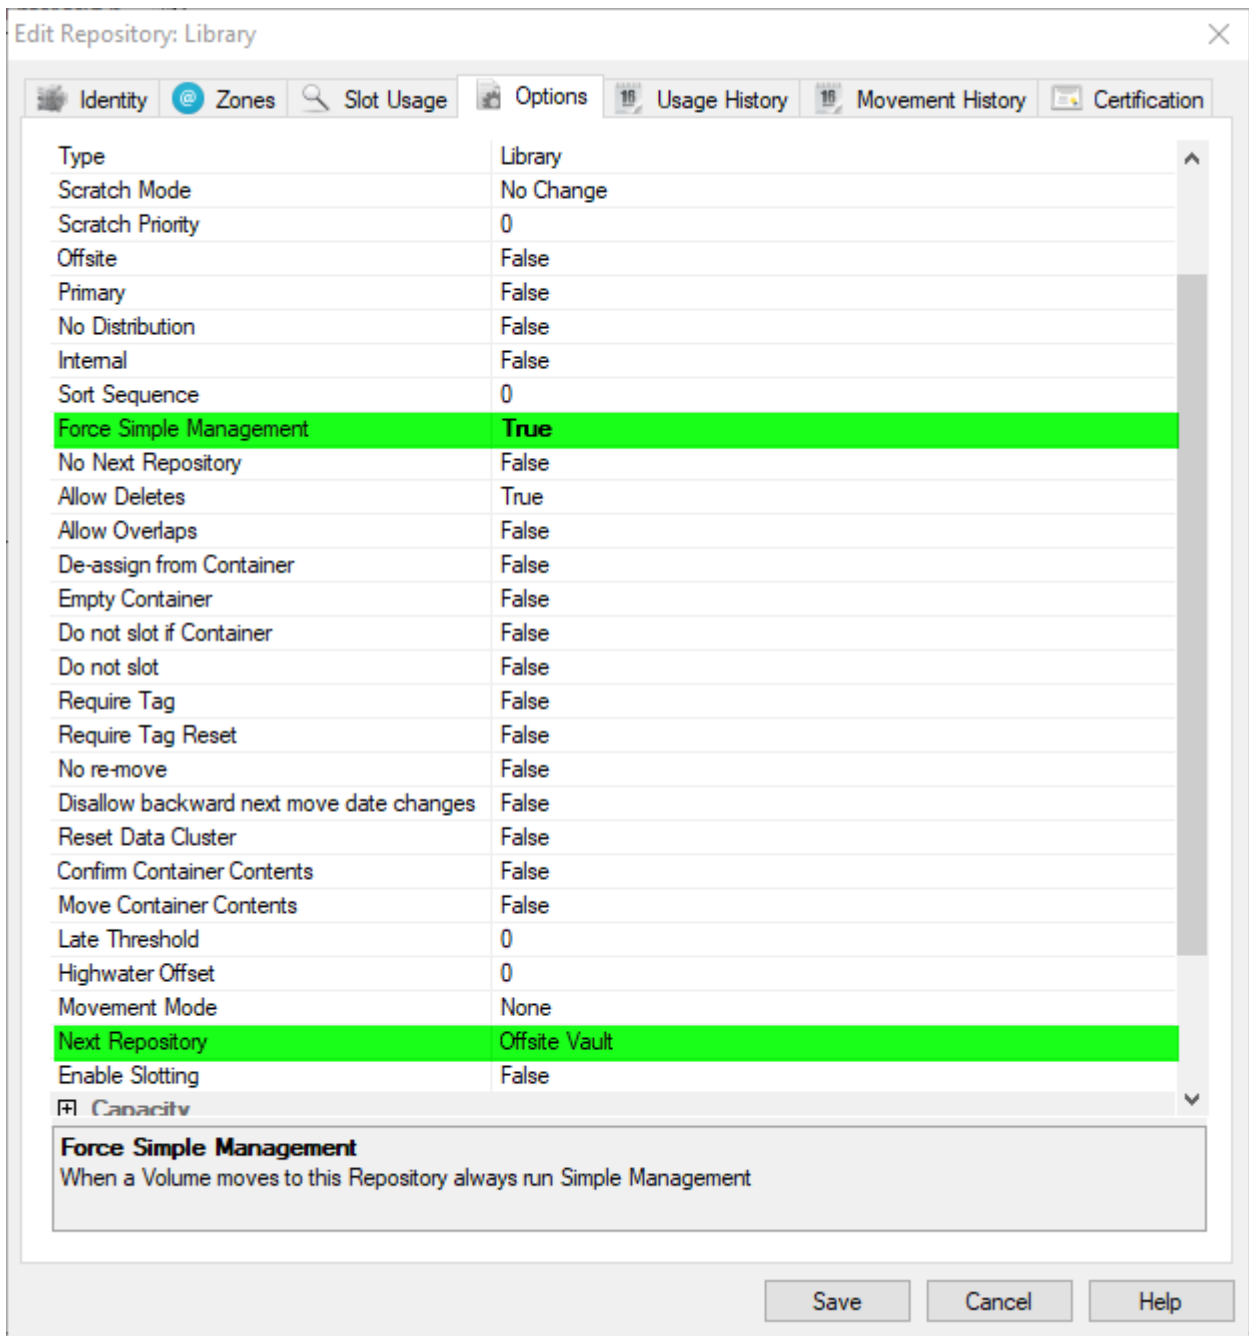

Simple Management Rules

Simple Management rules allow automation of a volumes next move date based on matching preset criteria. The rules can filter off Media-ID, volume ID, data cluster, from repository and/or to repository values.

Enabling Simple Management

Simple Management can be enabled for a Target Repository, or for a specific Volume.

When enabled at a Repository level, a matching Simple Management Rule must exist with a matching scope for every Volume moved to that Repository.

When enabled for a specific Volume, a Simple Management Rule must exist with a matching scope that for every Repository that the Volume will move to.

Enabling at a Repository level

- Force Simple Management option is set to **True**.
- As Simple Management sets a Next Move Date, and Volumes are traditionally moved using the [TMSS10MovePending](#) program, it is recommended that the Next Repository option is set to an appropriate value.

Creating a Simple Management Rule

From the required Customer's media type select the Simple Management tab.

Right-click in the main window and select Add, or press **Insert** on your keyboard.

In the identity tab, insert a description to describe the rule.