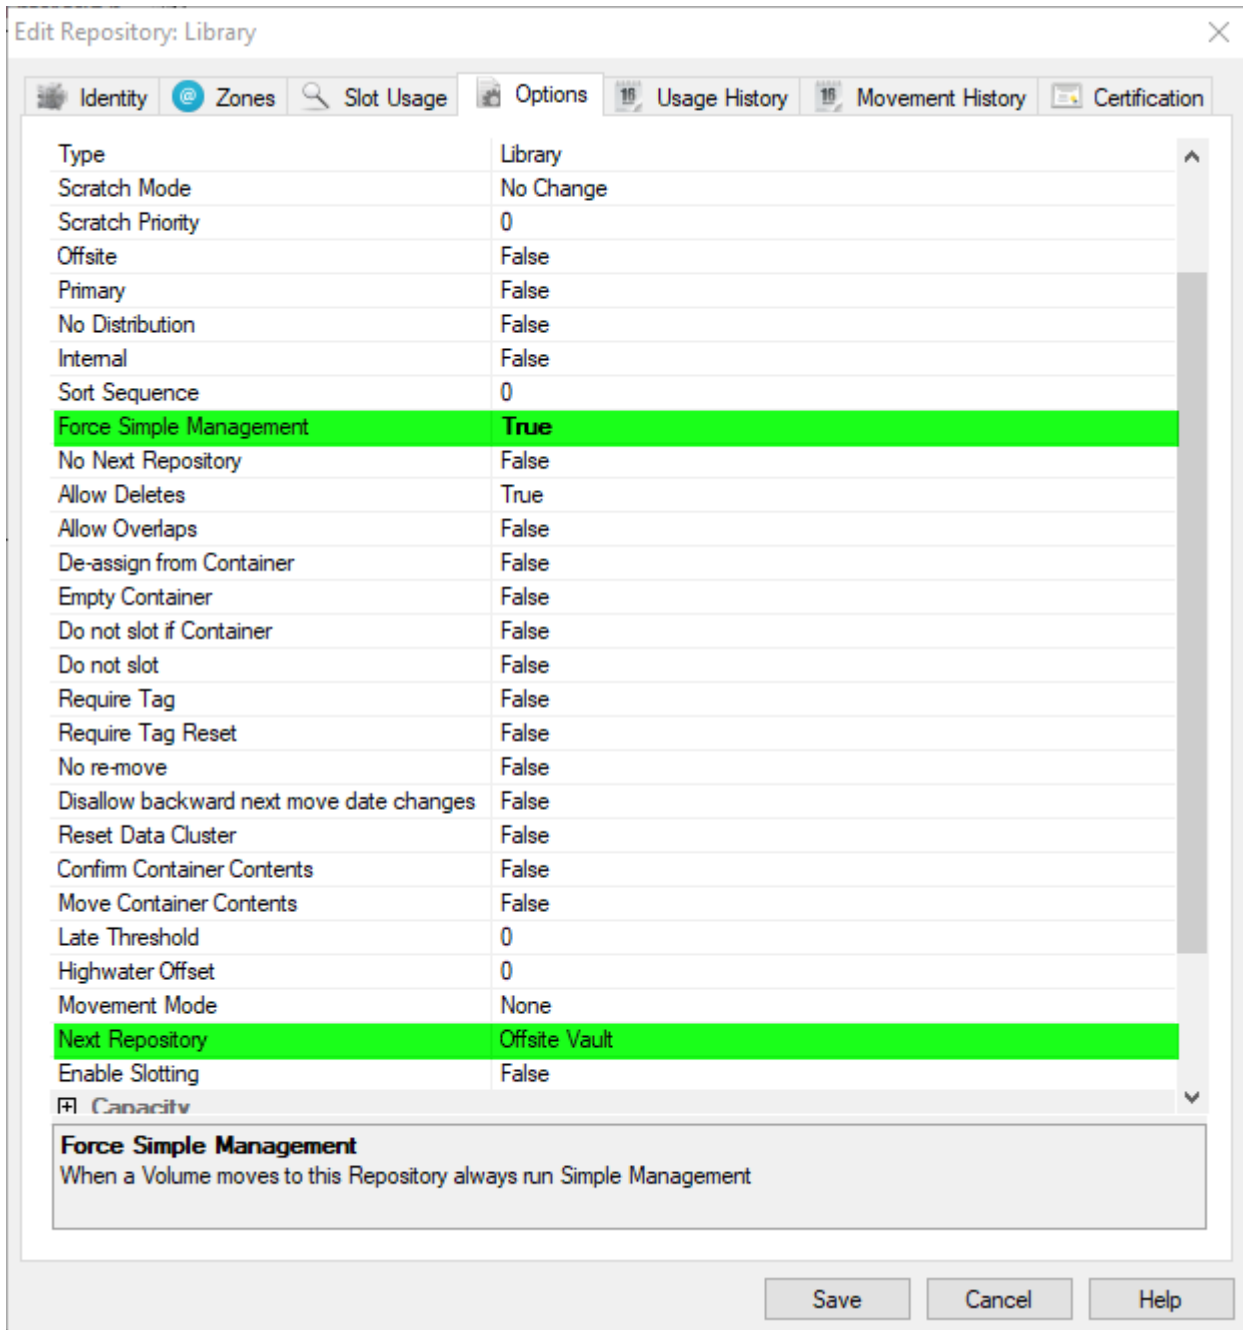

Simple Management Rules

Simple Management rules allow automation of a volumes next move date based on matching preset criteria. The rules can filter off Media-ID, volume ID, data cluster, from repository and/or to repository values.

Enabling Simple Management

Simple Management can be enabled for a Target Repository, or for a specific Volume.

When enabled at a Repository level, a matching Simple Management Rule must exist with a matching scope for every Volume moved to that Repository.

When enabled for a specific Volume, a Simple Management Rule must exist with a matching scope that for every Repository that the Volume will move to.

Enabling at a Repository level

- Force Simple Management option is set to **True**.
- As Simple Management sets a Next Move Date, and Volumes are traditionally moved using the [TMSS10MovePending](#) program, it is recommended that the Next Repository option is set to an appropriate value.

Creating a Simple Management Rule

From the required Customer's media type select the Simple Management tab.

Right-click in the main window and select Add, or press **Insert** on your keyboard.

In the identity tab, insert a description to describe the rule.