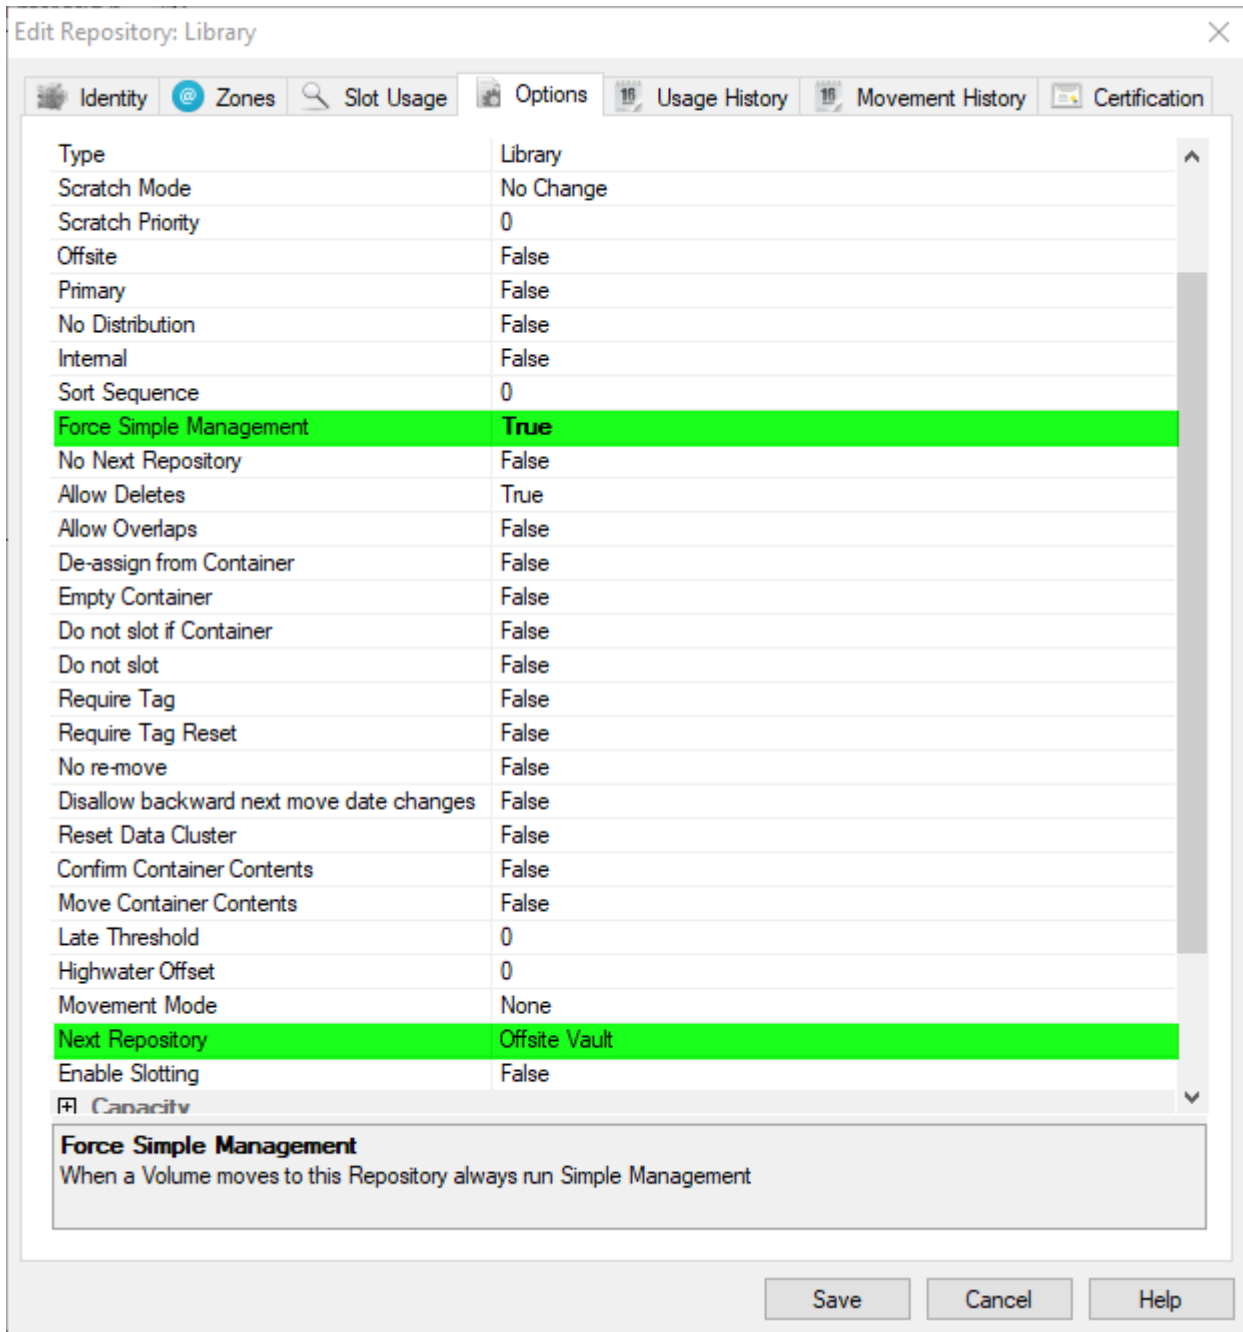

Simple Management Rules

Simple Management rules allow automation of a volumes next move date based on matching preset criteria. The rules can filter off Media-ID, Volume-ID, data cluster, from repository and/or to repository values.

Enabling Simple Management

Simple Management can be enabled for a Target Repository, or for a specific Volume.

When enabled at a Repository level, a matching Simple Management Rule must exist with a matching scope for every Volume moved to that Repository.

When enabled for a specific Volume, a Simple Management Rule must exist with a matching scope that for every Repository that the Volume will move to.

Enabling at a Repository level

- Force Simple Management option is set to **True**.
- As Simple Management sets a Next Move Date, and Volumes are traditionally moved using the [TMSS10MovePending](#) program, it is recommended that the Next Repository option is set to an appropriate value.

Creating a Simple Management Rule

From the required Customer's media type select the Simple Management tab.

Right-click in the main window and select Add, or press **Insert** on your keyboard.

In the identity tab, insert a description to describe the rule.