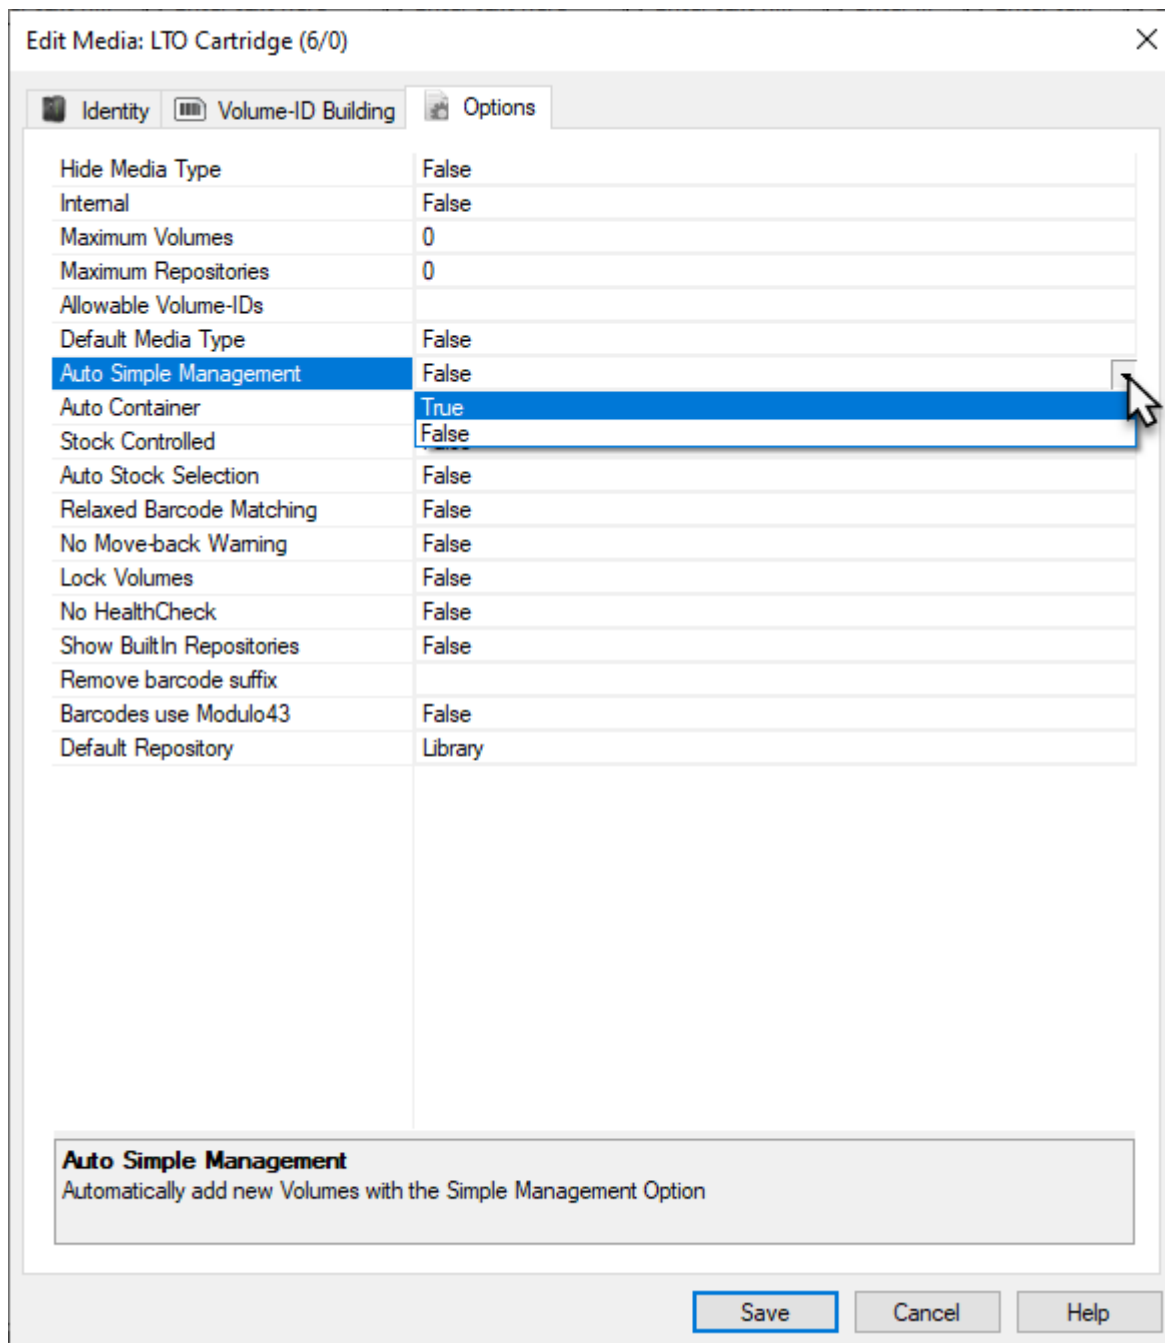

# Auto Simple Management

The [Media](#) Option Auto Simple Management

## Options

- True:
- False:

[options](#), [media options](#)

Last update: 2025/01/21 22:07 options::media:auto\_simple\_management [https://rtfm.tapetrack.com/options/media/auto\\_simple\\_management?rev=1573425094](https://rtfm.tapetrack.com/options/media/auto_simple_management?rev=1573425094)

---

From: <https://rtfm.tapetrack.com/> - **TapeTrack Documentation**

Permanent link: [https://rtfm.tapetrack.com/options/media/auto\\_simple\\_management?rev=1573425094](https://rtfm.tapetrack.com/options/media/auto_simple_management?rev=1573425094)