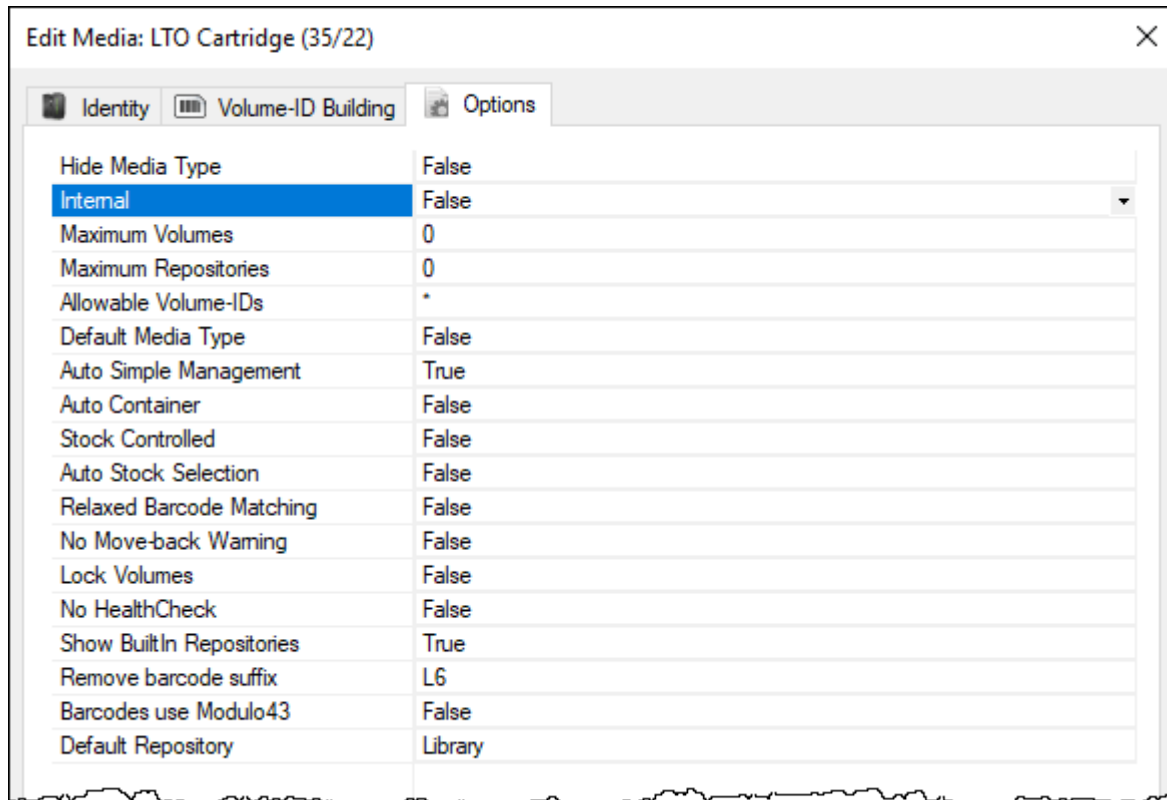

# Internal

The [Media Option](#) Internal signifies that the [Media](#) type has an Internal purpose and should not be displayed in all applications (e.g. [TapeTrack for iPhone](#)).

## Options

- True: Media is designated as Internal.
- False: Media is not designated as Internal.

[options](#), [media options](#)

From:  
<https://rtfm.tapetrack.com/> - **TapeTrack Documentation**

Permanent link:  
<https://rtfm.tapetrack.com/options/media/internal>