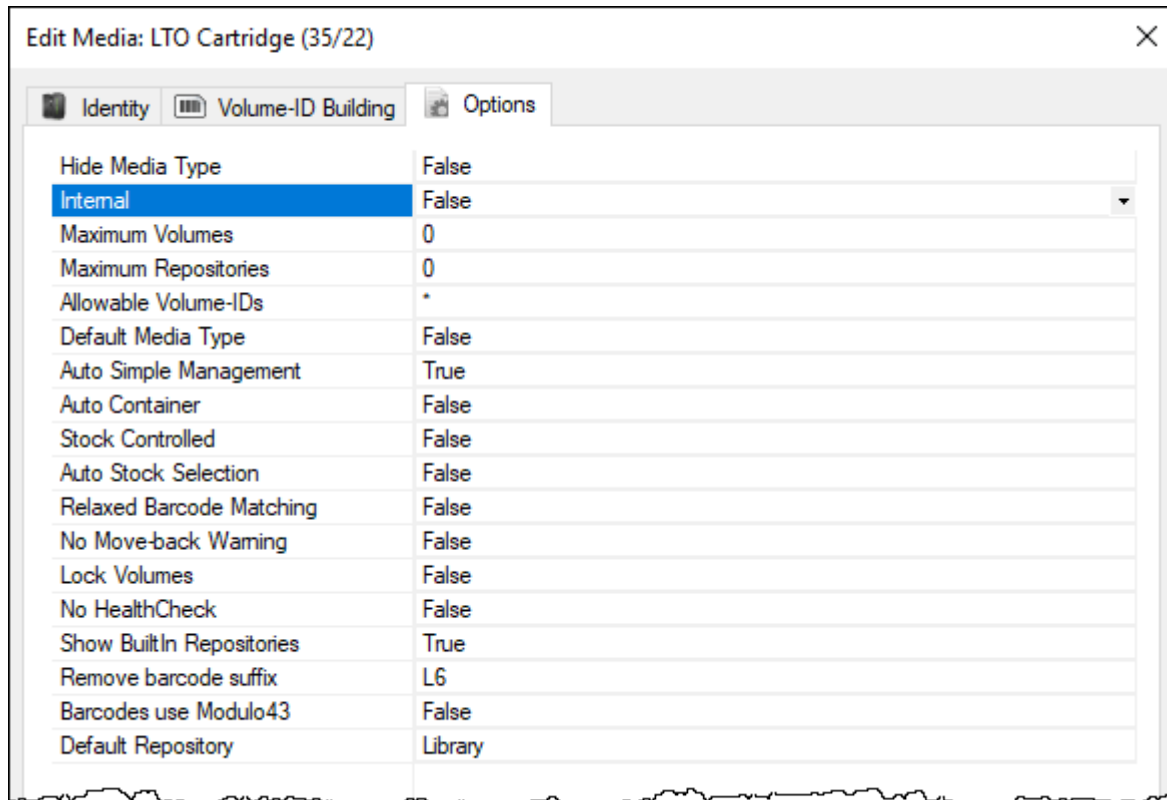

Internal

The [Media Option](#) Internal signifies that the [Media](#) type has an Internal purpose and should not be displayed in all applications (e.g. [TapeTrack for iPhone](#)).

Options

- True: Media is designated as Internal.
- False: Media is not designated as Internal.

[options](#), [media options](#)

From:
<https://rtfm.tapetrack.com/> - **TapeTrack Documentation**

Permanent link:
<https://rtfm.tapetrack.com/options/media/internal?rev=1573427132>

Last update: **2025/01/21 22:07**