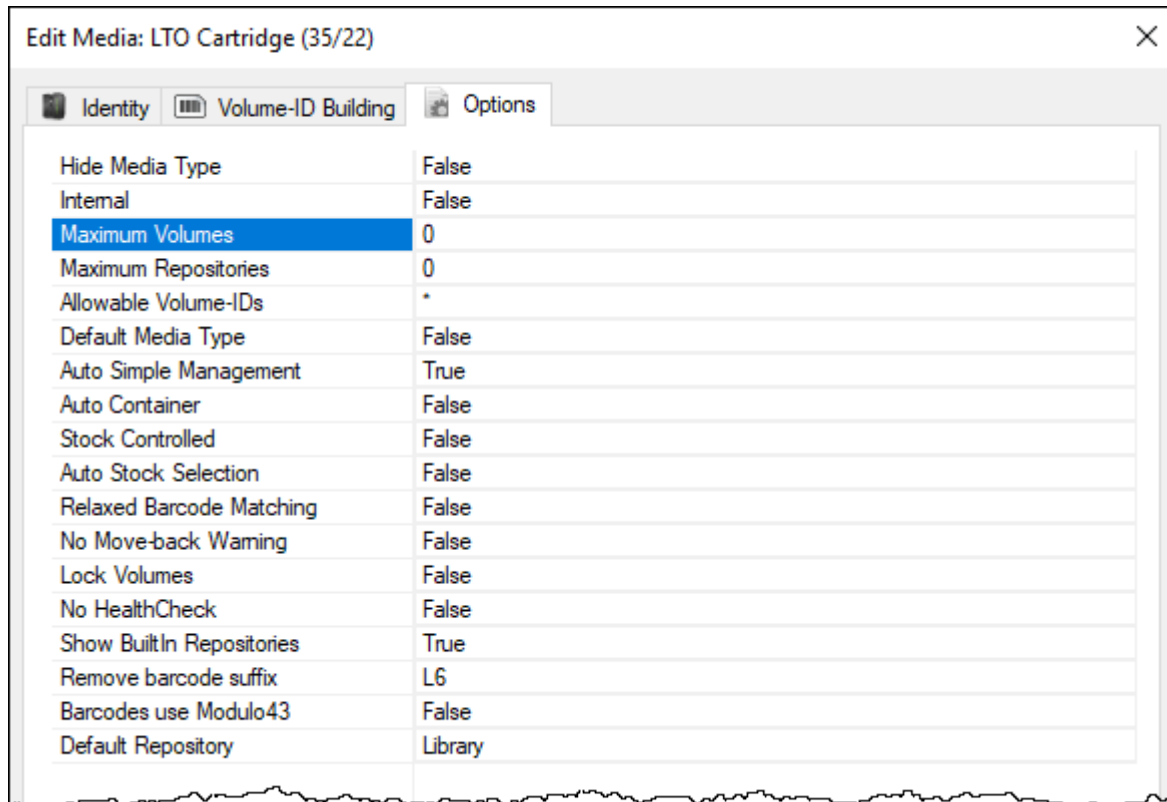

## Options

- 0: Unlimited [Volumes](#).
- Int: Integer for maximum number of [Volumes](#).

[options](#), [media options](#)

From:  
<https://rtfm.tapetrack.com/> - **TapeTrack Documentation**

Permanent link:  
[https://rtfm.tapetrack.com/options/media/maximum\\_volumes?rev=1557891267](https://rtfm.tapetrack.com/options/media/maximum_volumes?rev=1557891267)