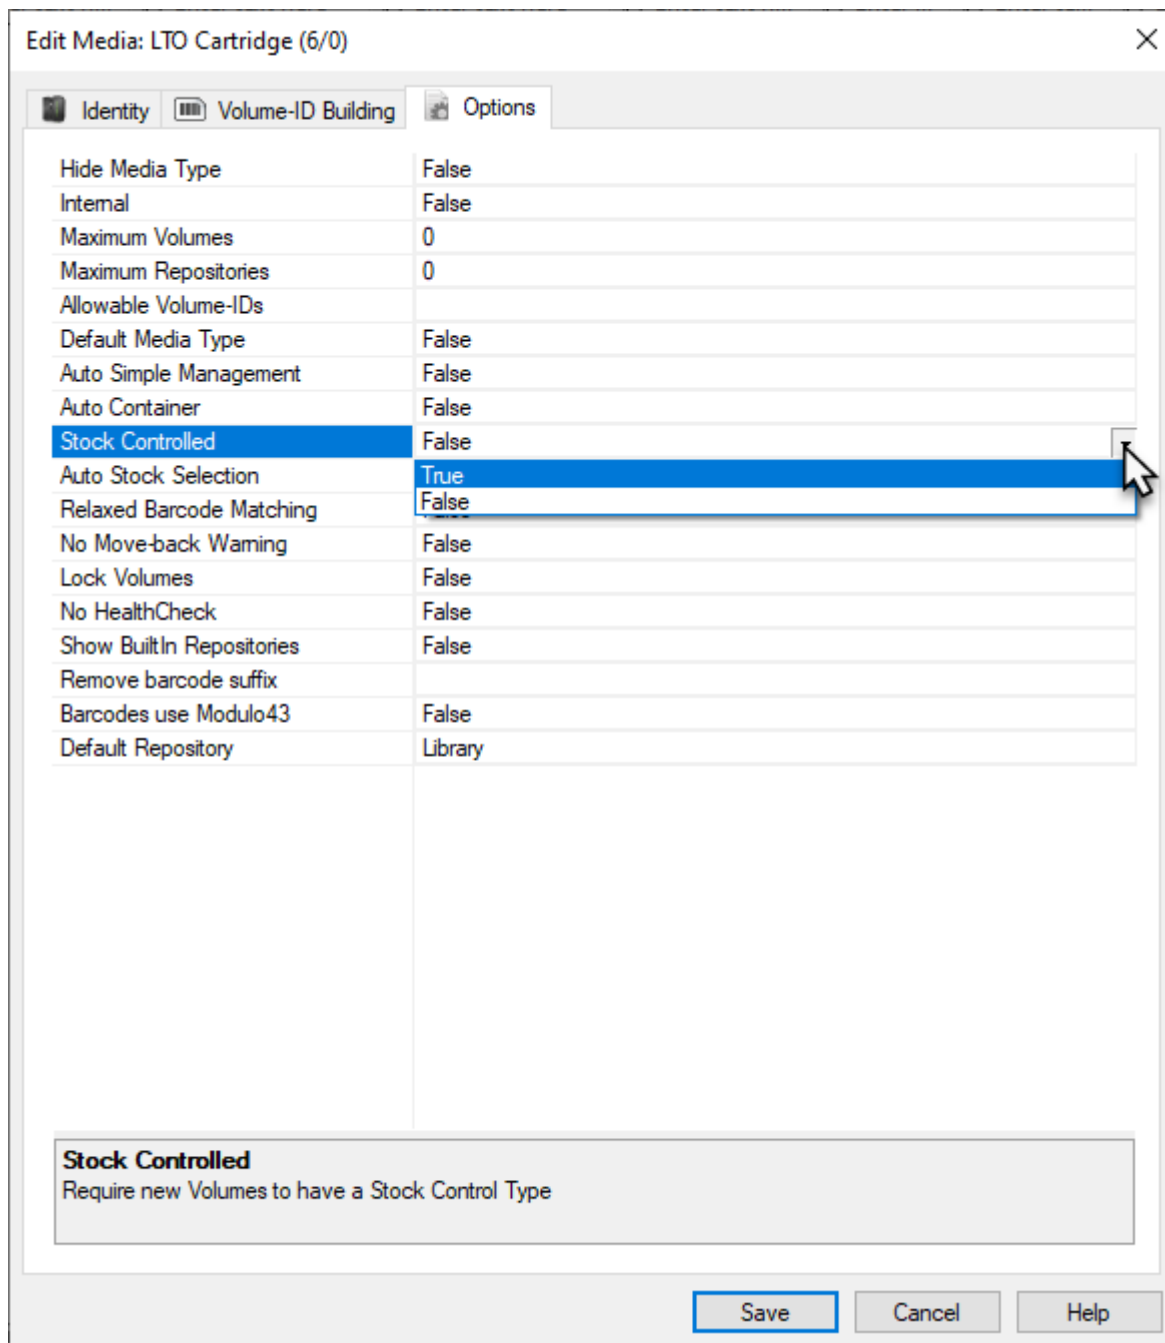

Stock Controlled

The [Media Option](#) Stock Controlled requires all new [Volumes](#) to have a [Stock Control](#) Type.

Options

- True: New [Volumes](#) must have a [Stock Control](#) Type.
- False: New [Volumes](#) do not need a [Stock Control](#) Type.

[options](#), [media options](#), [stock control](#)

From:

<https://rtfm.tapetrack.com/> - **TapeTrack Documentation**

Permanent link:

https://rtfm.tapetrack.com/options/media/stock_controlled

Last update: **2025/01/21 22:07**