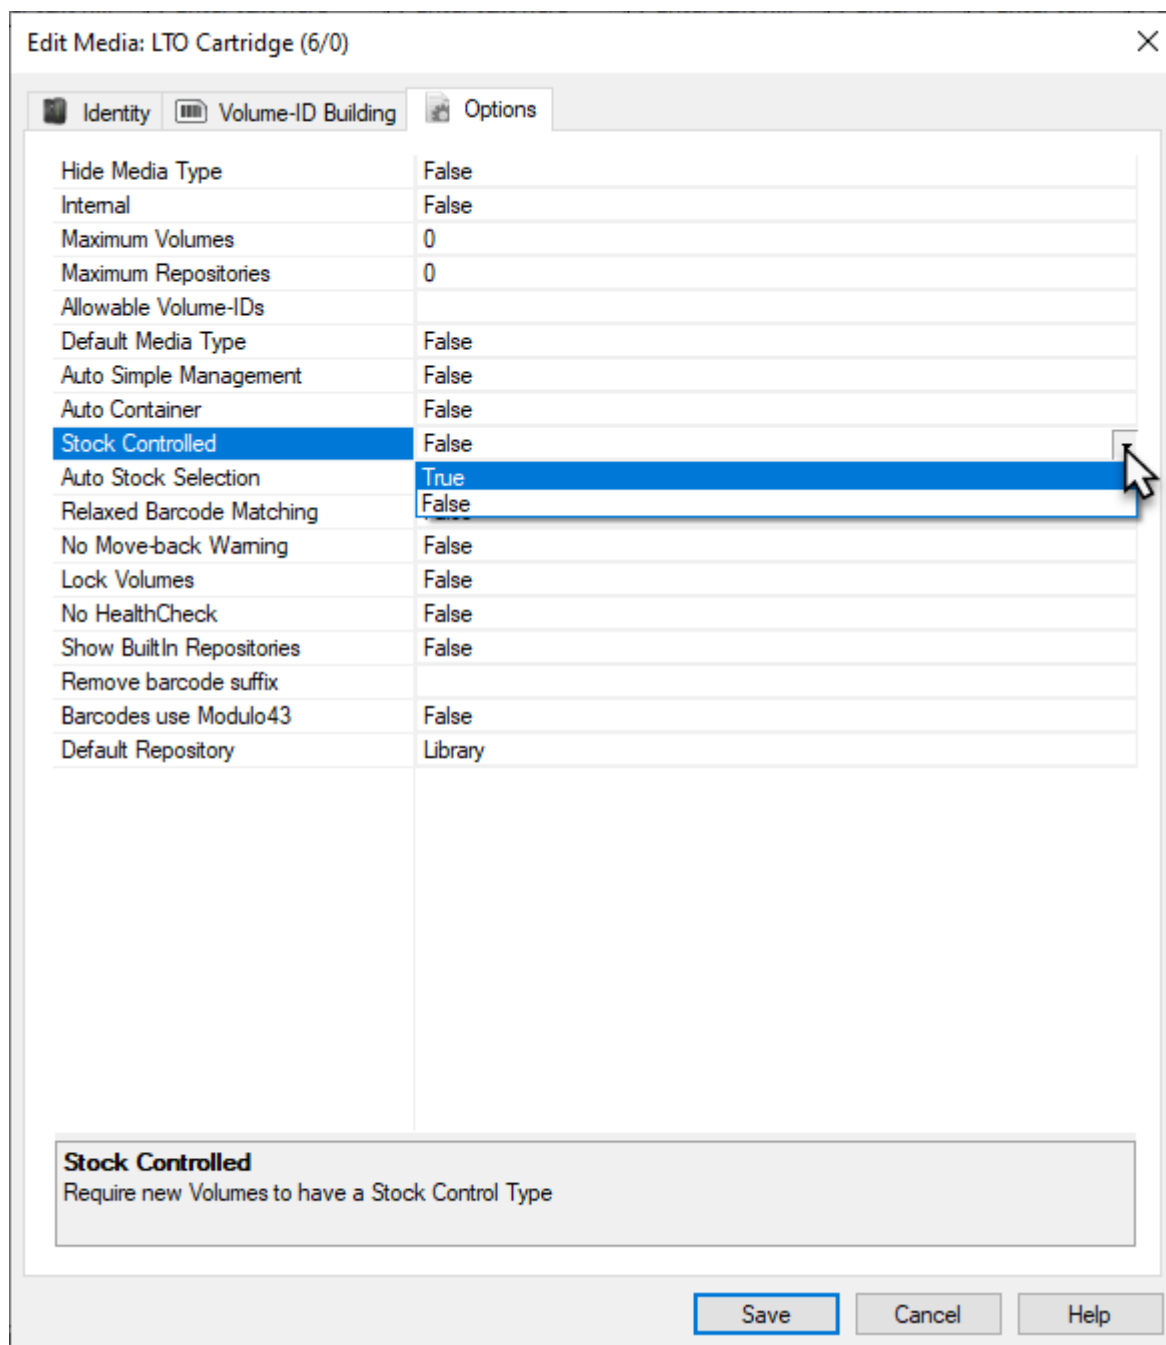

Stock Controlled

The [Media Option](#) Stock Controlled requires all new [Volumes](#) to have a [Stock Control](#) Type.

Options

- True: New [Volumes](#) must have a [Stock Control](#) Type.
- False: New [Volumes](#) do not need a [Stock Control](#) Type.

[options](#), [media options](#), [stock control](#)

From:

<https://rtfm.tapetrack.com/> - **TapeTrack Documentation**

Permanent link:

https://rtfm.tapetrack.com/options/media/stock_controlled

Last update: **2025/01/21 22:07**