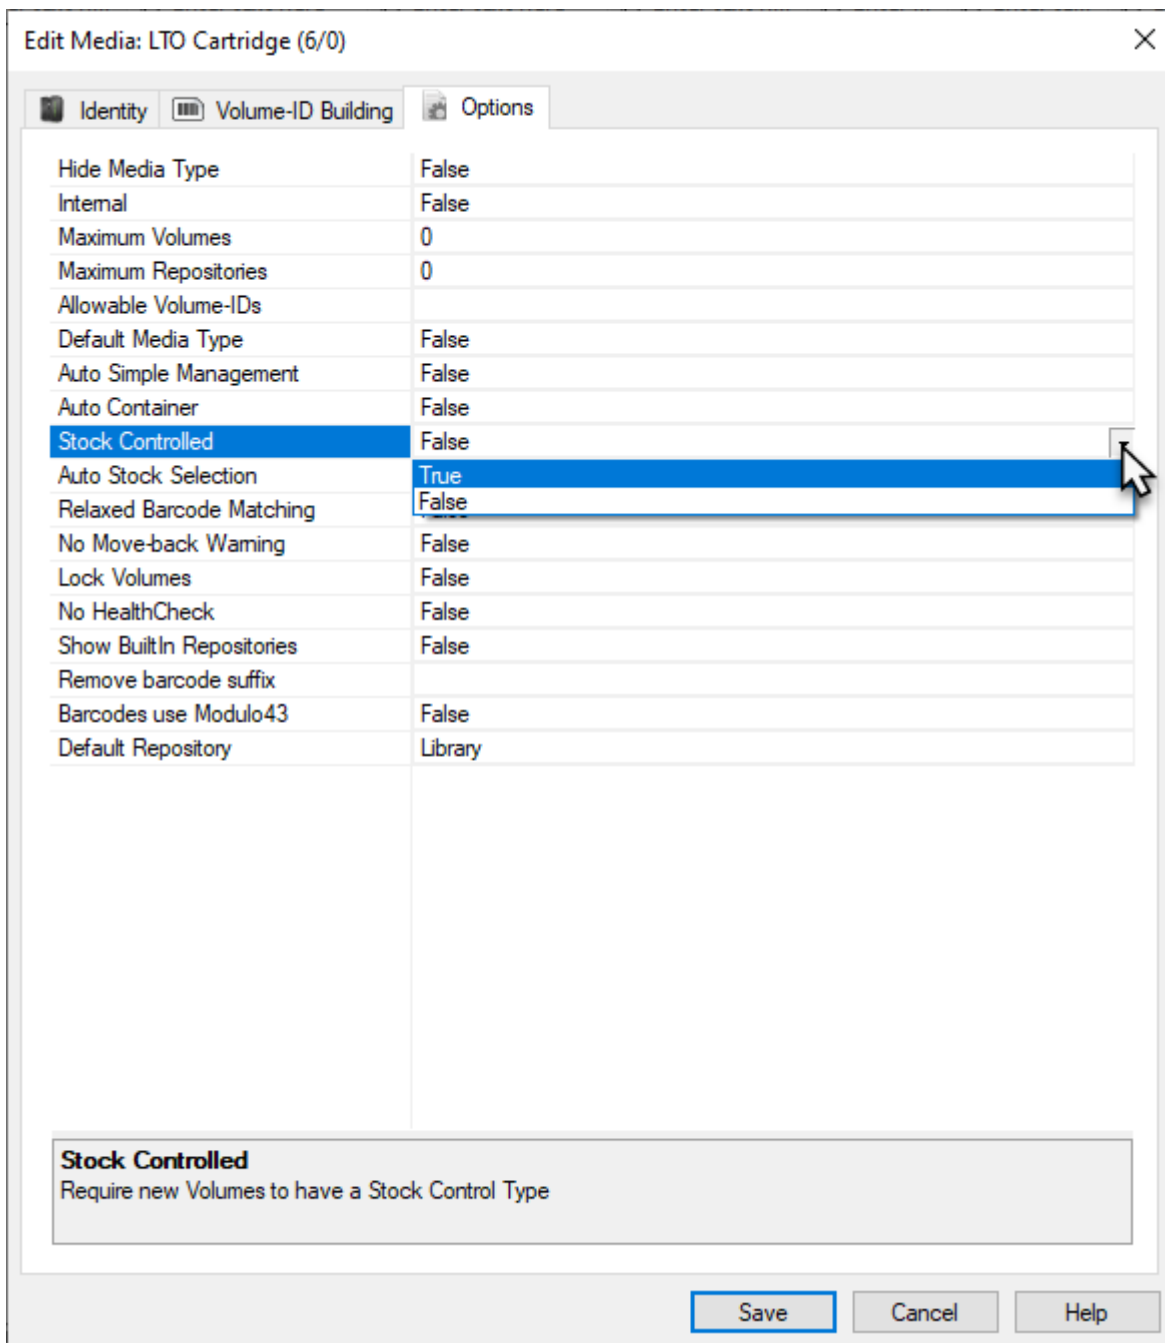

Stock Controlled

The [Media Option](#) Stock Controlled requires all new [Volumes](#) to have a [Stock Control](#) Type.

Options

- True: New [Volumes](#) must have a [Stock Control](#) Type.
- False: New [Volumes](#) do not need a [Stock Control](#) Type.

[options](#), [media options](#), [stock control](#)