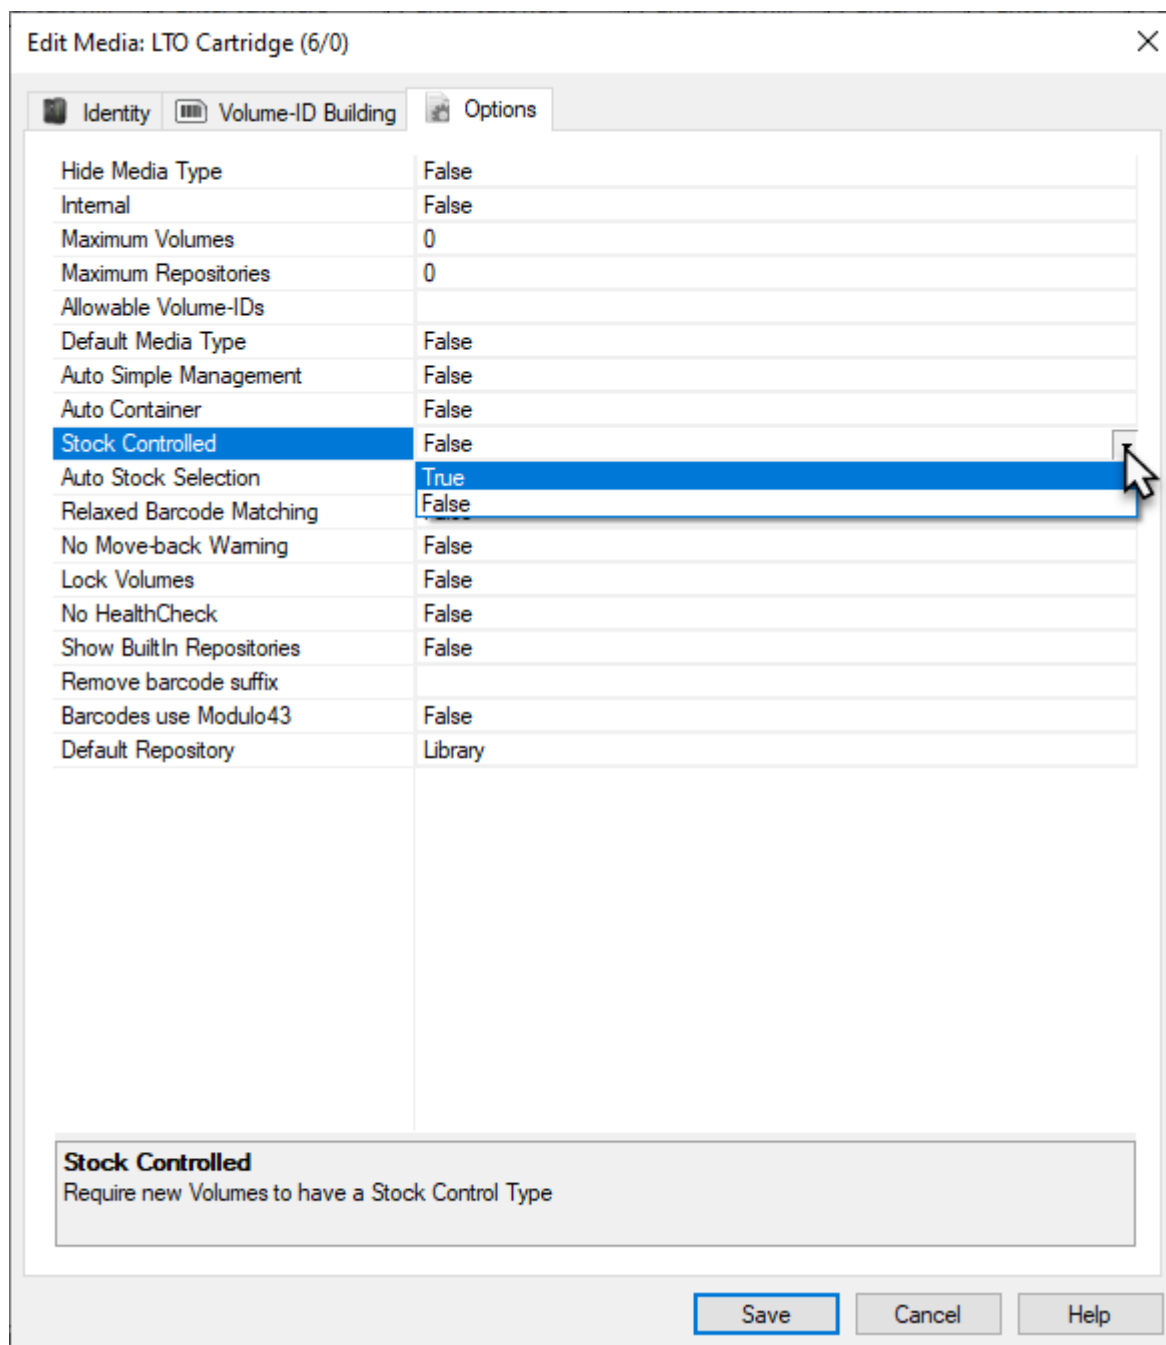

# Stock Controlled

The [Media Option](#) Stock Controlled requires all new [Volumes](#) to have a [Stock Control](#) Type.