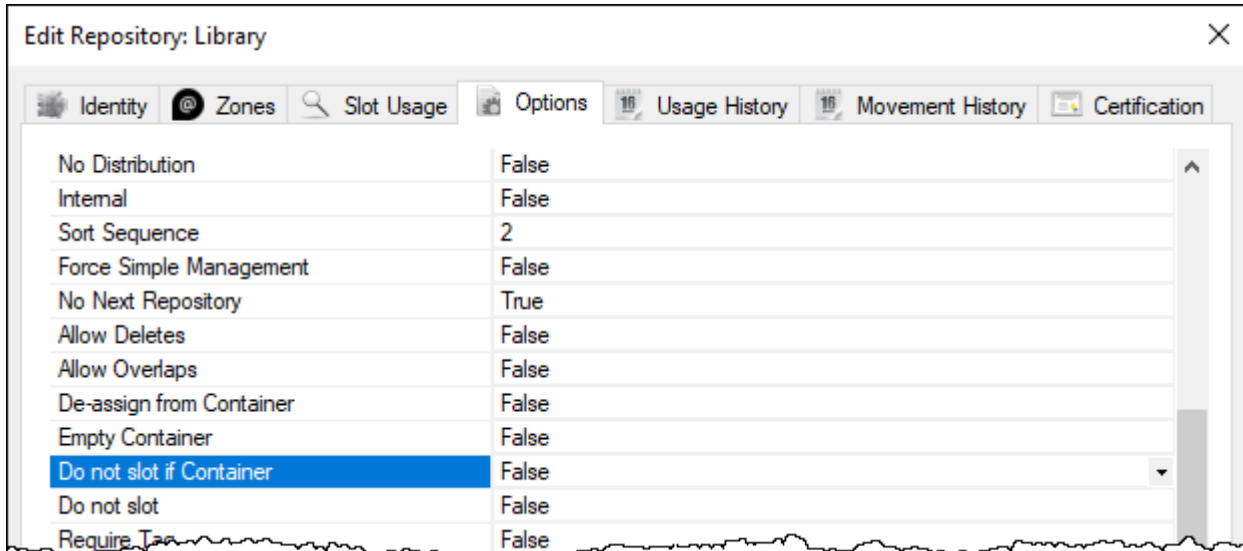

Do Not Slot If Container

The [Repository Option](#) Do Not Slot If Container stops [TMSS10SlotAllocation](#) from automatically slotting Containers when Confirmed into this [Repository](#).

Do Not Slot If Container Options

- True: Containers will not be Slotted when Confirmed.
- False: Containers will be Slotted when Confirmed.

[repository options](#)

From:
<https://rtfm.tapetrack.com/> - **TapeTrack Documentation**

Permanent link:
https://rtfm.tapetrack.com/options/repository/do_not_slot_if_container