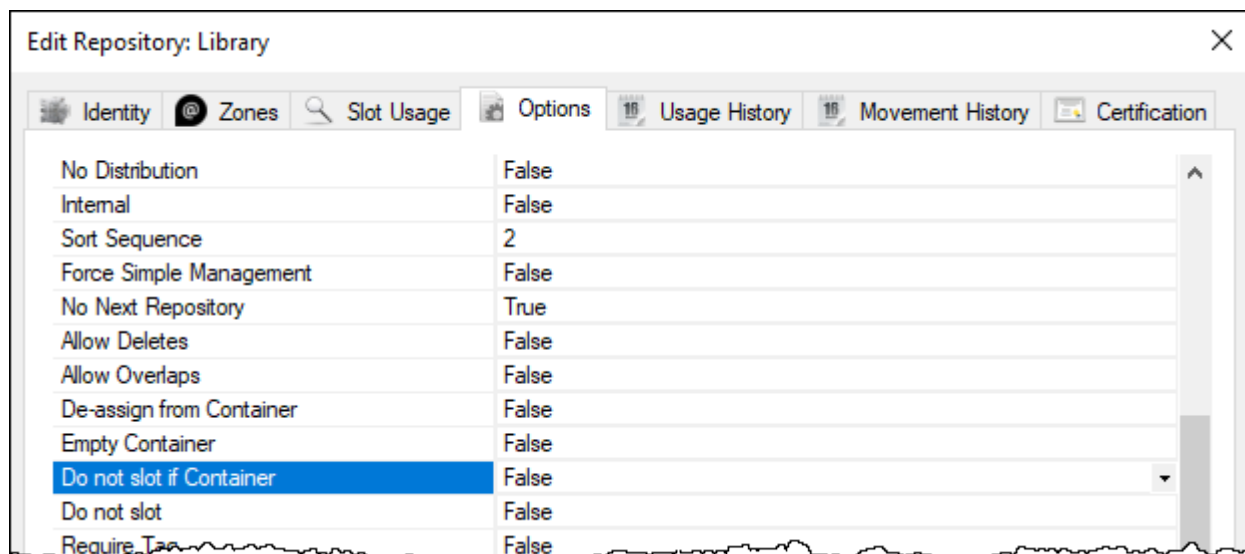

Do Not Slot If Container

The [Repository Option](#) Do Not Slot If Container stops [TMSS10SlotAllocation](#) from automatically slotting Containers when Confirmed into this [Repository](#).

Do Not Slot If Container Options

- True: Containers will not be Slotted when Confirmed.
- False: Containers will be Slotted when Confirmed.

[repository options](#)

From:
<https://rtfm.tapetrack.com/> - **TapeTrack Documentation**

Permanent link:
https://rtfm.tapetrack.com/options/repository/do_not_slot_if_container