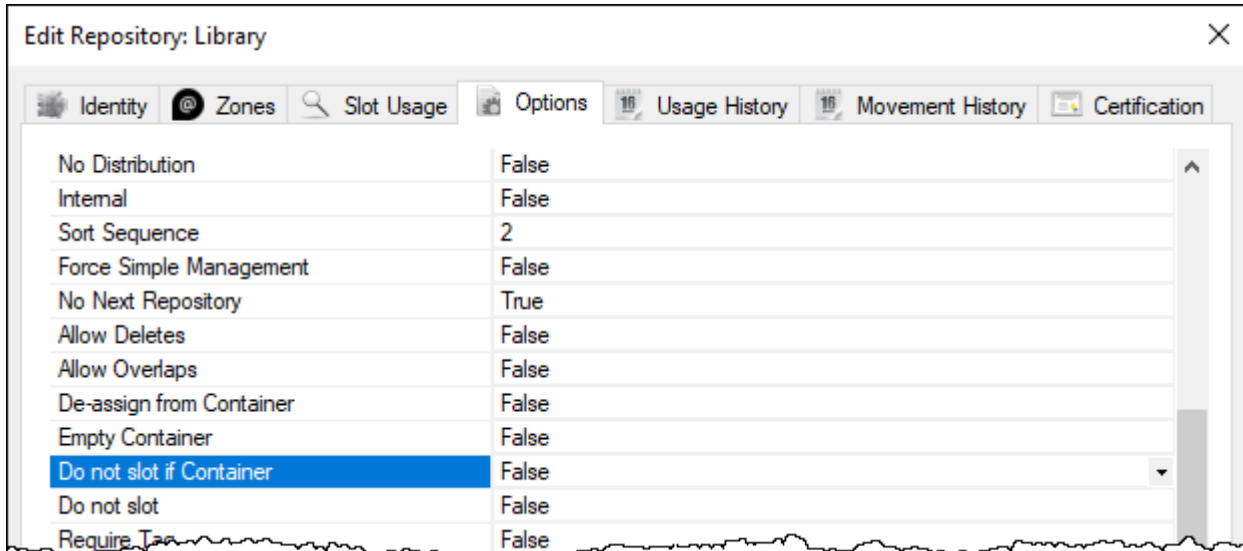

Do Not Slot If Container

The [Repository](#) Option Do Not Slot If Container stops [TMSS10SlotAllocation](#) from automatically slotting Containers when Confirmed into this [Repository](#).

Do Not Slot If Container Options

- True: Containers will not be Slotted when Confirmed.
- False: Containers will be Slotted when Confirmed.

[repository options](#)

From: <https://rtfm.tapetrack.com/> - **TapeTrack Documentation**

Permanent link: https://rtfm.tapetrack.com/options/repository/do_not_slot_if_container?rev=1573439546