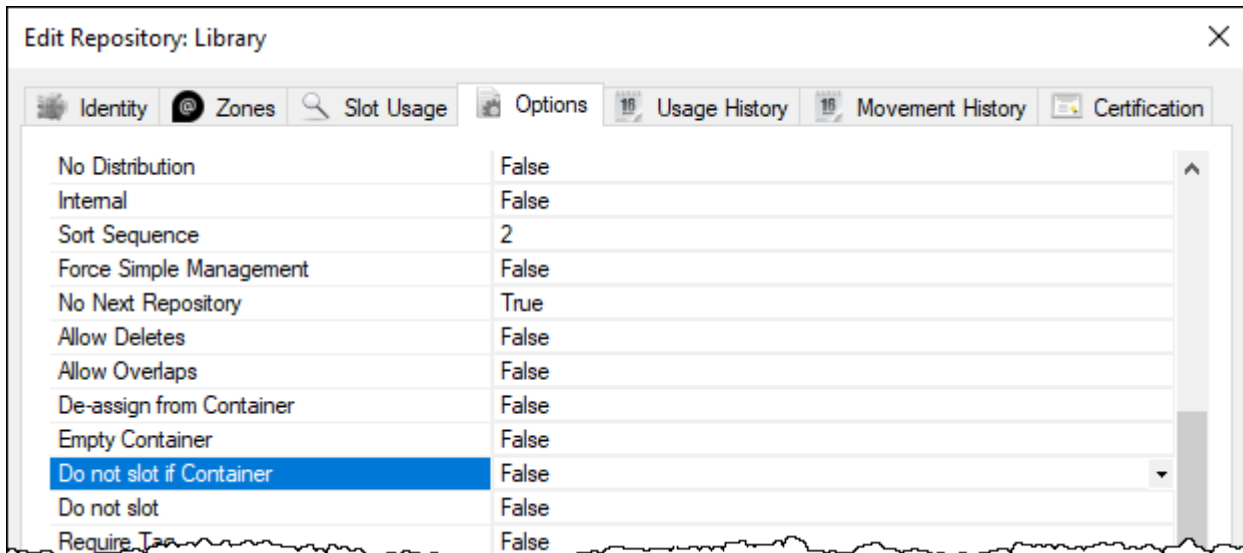

Do Not Slot If Container

The [Repository](#) Option Do Not Slot If Container stops [TMSS10SlotAllocation](#) from automatically slotting Containers when Confirmed into this [Repository](#).

Do Not Slot If Container Options

- True: Containers will not be Slotted when Confirmed.
- False: Containers will be Slotted when Confirmed.

[repository options](#)

From: <https://rtfm.tapetrack.com/> - **TapeTrack Documentation**

Permanent link: https://rtfm.tapetrack.com/options/repository/do_not_slot_if_container?rev=1573439546