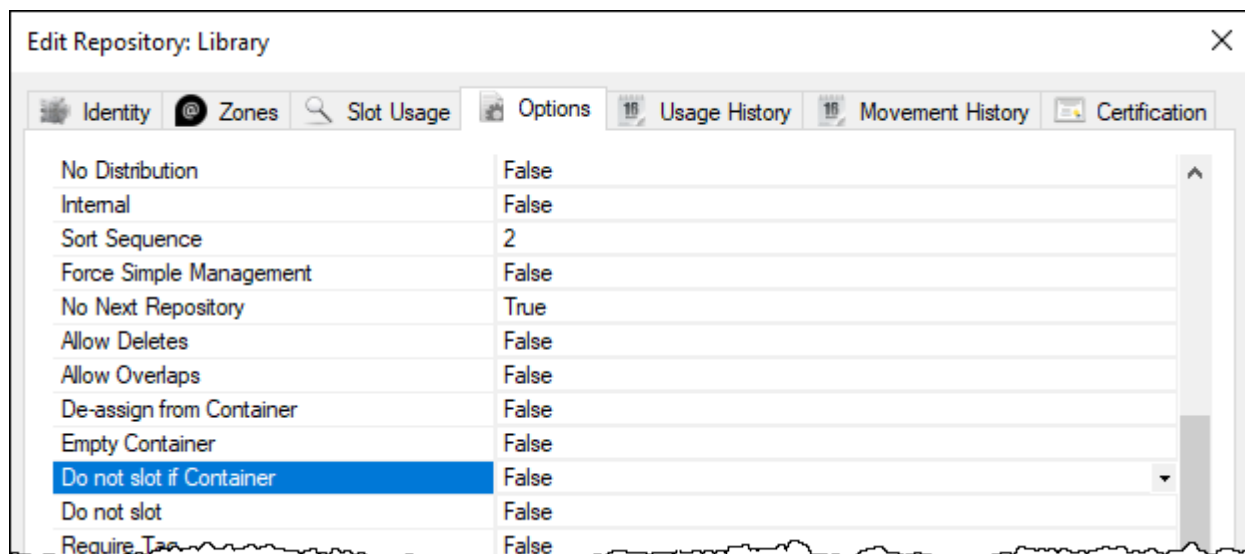

Do Not Slot If Container

The [Repository](#) Option Do Not Slot If Container stops [TMSS10SlotAllocation](#) from automatically slotting Containers when Confirmed into this [Repository](#).

Do Not Slot If Container Options

- True: Containers will not be Slotted when Confirmed.
- False: Containers will be Slotted when Confirmed.

[repository options](#)

From: <https://rtfm.tapetrack.com/> - **TapeTrack Documentation**

Permanent link: https://rtfm.tapetrack.com/options/repository/do_not_slot_if_container?rev=1573439546